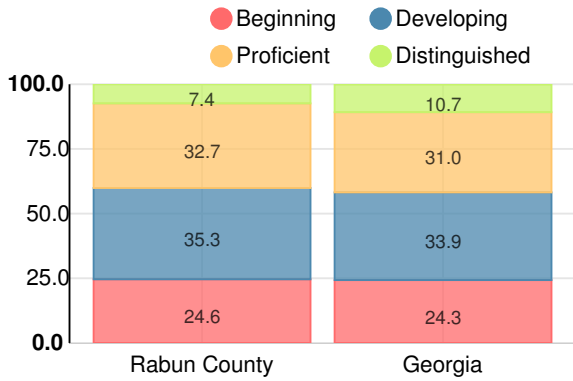

Per Pupil Expenditures

Race/Ethnicity

- Asian/Pacific Islander
- American Indian/Alaskan
- Black
- Hispanic
- Multi-racial
- White

Economically Disadvantaged (ED)

- ED
- Not ED

Students with Disability (SWD)

- SWD
- Not SWD

English Language Learners (ELL)

- ELL
- Not ELL

Elementary

English

Percent of students scoring in each performance level on 2018 Georgia Milestones for elementary grades

Mathematics

Percent of students scoring in each performance level on 2018 Georgia Milestones for elementary grades

Science

Percent of students scoring in each performance level on 2018 Georgia Milestones for elementary grades

Social Studies

Percent of students scoring in each performance level on 2018 Georgia Milestones for elementary grades