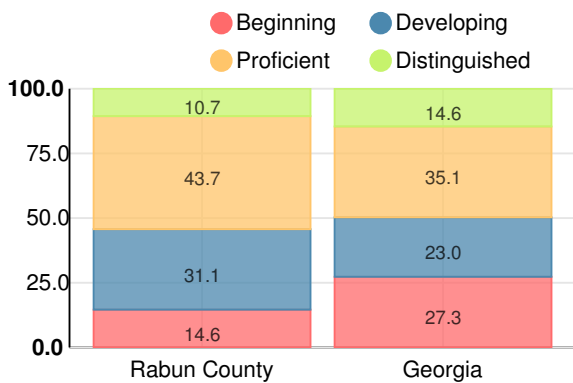

Science

Percent of students scoring in each performance level on 2018 Georgia Milestones for middle school grades

Social Studies

Percent of students scoring in each performance level on 2018 Georgia Milestones for middle school grades

Reading at or above the Grade Level Target (8th Grade)

Percent of students in grade 8 achieving Lexile measure greater than 1097

High School

American Literature & Composition

Percent of students scoring in each performance level on 2018 Georgia Milestones

Coordinate Algebra/Algebra I

Percent of students scoring in each performance level on 2018 Georgia Milestones

Biology

Percent of students scoring in each performance level on 2018 Georgia Milestones

US History