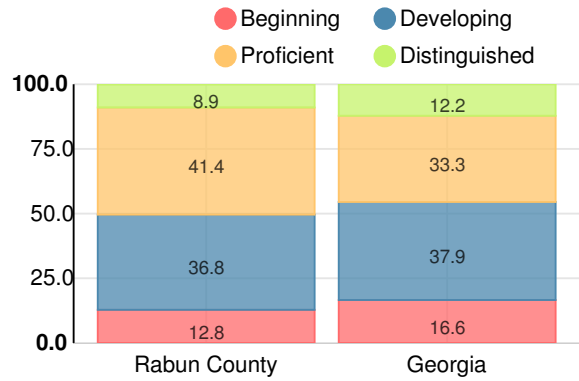

Per Pupil Expenditures

Race/Ethnicity

- Asian/Pacific Islander
- American Indian/Alaskan
- Black
- Hispanic
- Multi-racial
- White

Economically Disadvantaged (ED)

- ED
- Not ED

Students with Disability (SWD)

- SWD
- Not SWD

English Language Learners (ELL)

- ELL
- Not ELL

Elementary

English

Percent of students scoring in each performance level on 2018 Georgia Milestones for elementary grades

Mathematics

Percent of students scoring in each performance level on 2018 Georgia Milestones for elementary grades

Science

Percent of students scoring in each performance level on 2018 Georgia Milestones for elementary grades

Social Studies

Percent of students scoring in each performance level on 2018 Georgia Milestones for elementary grades