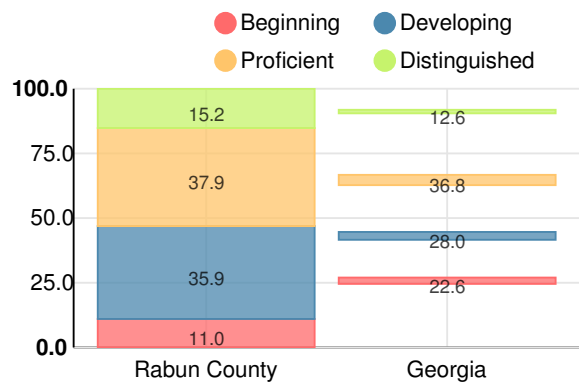

Science

Percent of students scoring in each performance level on 2018 Georgia Milestones for middle school grades

Social Studies

Percent of students scoring in each performance level on 2018 Georgia Milestones for middle school grades

Coordinate Algebra/Algebra I

Percent of students scoring in each performance level on 2018 Georgia Milestones

Biology

Percent of students scoring in each performance level on 2018 Georgia Milestones

US History

Percent of students scoring in each performance level on 2018 Georgia Milestones

College & Career Readiness

Percent of 12th grade students who are college and career ready

Accelerated Course Taking

Percent of high school graduates earning high school credit for accelerated enrollment