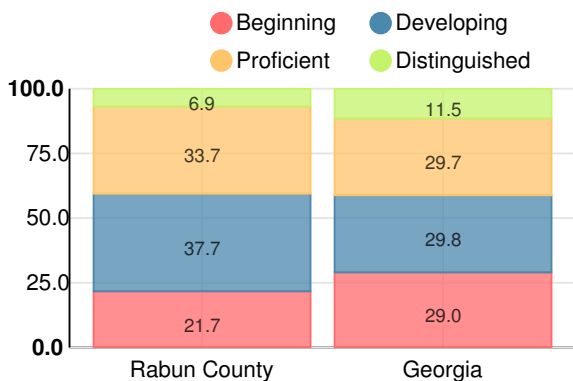

Performance Snapshot

- Rabun County's **overall performance is higher than 64% of districts.**
- Its elementary students' **academic growth is higher than 59% of districts.**
- Its middle school students' **academic growth is higher than 88% of districts.**
- Its high school students' **academic growth is higher than 93% of districts.**
- **50.9% of its 3rd grade students are reading at or above the grade level target.**
- **64.7% of its 8th grade students are reading at or above the grade level target.**
- **Its four-year graduation rate is 94.4%, which is higher than 88% of districts.**
- **63.3% of graduates are college and career ready.**

Per Pupil Expenditures

Race/Ethnicity

- Asian/Pacific Islander
- American Indian/Alaskan
- Black
- Hispanic
- Multi-racial
- White

Economically Disadvantaged (ED)

- ED
- Not ED

Students with Disability (SWD)

- SWD
- Not SWD

English Language Learners (ELL)

- ELL
- Not ELL

Elementary

English

Percent of students scoring in each performance level on 2018 Georgia Milestones for elementary grades

Mathematics

Percent of students scoring in each performance level on 2018 Georgia Milestones for elementary grades

Science

Percent of students scoring in each performance level on 2018 Georgia Milestones for elementary grades

Social Studies

Percent of students scoring in each performance level on 2018 Georgia Milestones for elementary grades