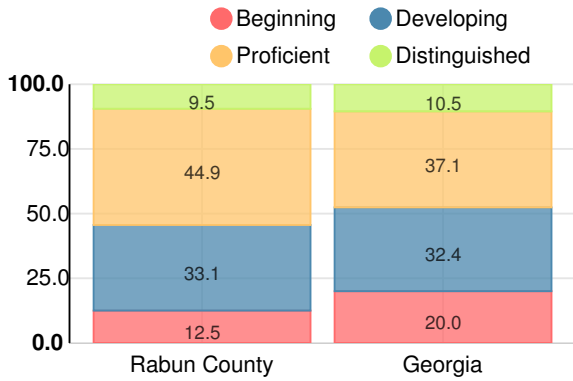

Science

Percent of students scoring in each performance level on 2018 Georgia Milestones for middle school grades

Social Studies

Percent of students scoring in each performance level on 2018 Georgia Milestones for middle school grades

Reading at or above the Grade Level Target (8th Grade)

Percent of students in grade 8 achieving Lexile measure greater than 1097

High School

American Literature & Composition

Percent of students scoring in each performance level on 2018 Georgia Milestones

Coordinate Algebra/Algebra I

Percent of students scoring in each performance level on 2018 Georgia Milestones

Biology

Percent of students scoring in each performance level on 2018 Georgia Milestones

US History