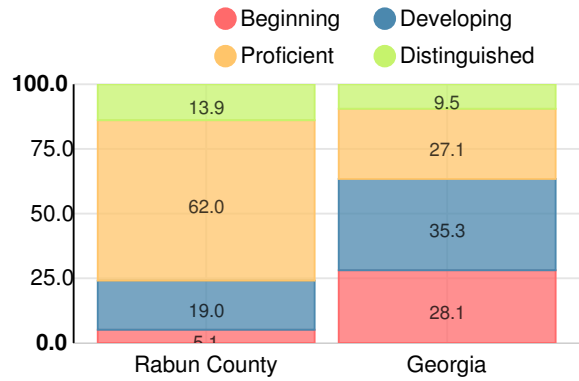

Middle School

English

Percent of students scoring in each performance level on 2018 Georgia Milestones for middle school grades

Mathematics

Percent of students scoring in each performance level on 2018 Georgia Milestones for middle school grades

Science

Percent of students scoring in each performance level on 2018 Georgia Milestones for middle school grades

Social Studies

Percent of students scoring in each performance level on 2018 Georgia Milestones for middle school grades

Reading at or above the Grade Level Target (8th Grade)

Percent of students in grade 8 achieving Lexile measure greater than 1097

High School

American Literature & Composition

Percent of students scoring in each performance level on 2018 Georgia Milestones

Coordinate Algebra/Algebra I

Percent of students scoring in each performance level on 2018 Georgia Milestones

Biology

Percent of students scoring in each performance level on 2018 Georgia Milestones

US History