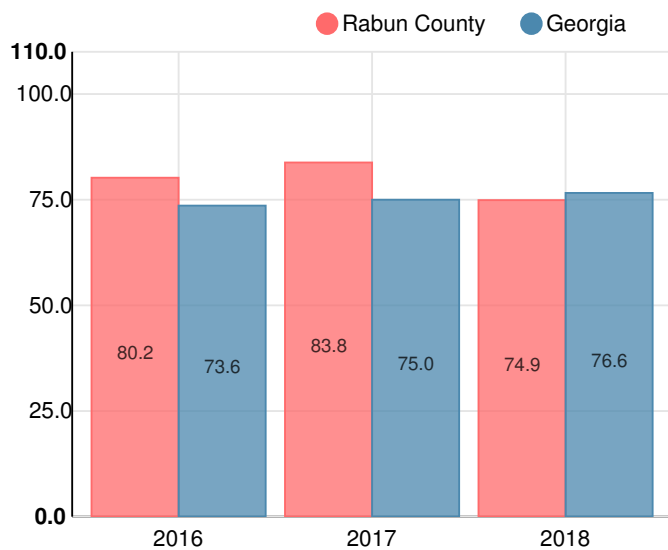

Rabun County

963 Tiger Connector Road, Tiger, GA 30576

(706)212-4350

Enrollment: 2159 students

Note: For information on educator qualifications and other federal reporting requirements, [click here](#). Discipline data are available in the [K-12 Student Discipline Dashboard](#).

Performance Snapshot

- Rabun County's **overall performance is higher than 64% of districts.**
- Its elementary students' **academic growth is higher than 59% of districts.**
- Its middle school students' **academic growth is higher than 88% of districts.**
- Its high school students' **academic growth is higher than 93% of districts.**
- **50.9% of its 3rd grade students are reading at or above the grade level target.**
- **64.7% of its 8th grade students are reading at or above the grade level target.**
- **Its four-year graduation rate is 94.4%, which is higher than 88% of districts.**
- **63.3% of graduates are college and career ready.**

District Wide

C
74.9

Year	Rabun County
2018	C
2017	B
2016	B

Grade conversion	
A	90 - 100
B	80 - 89.9
C	70 - 79.9
D	60 - 69.9
F	0 - 59.9

CCRPI Single Score