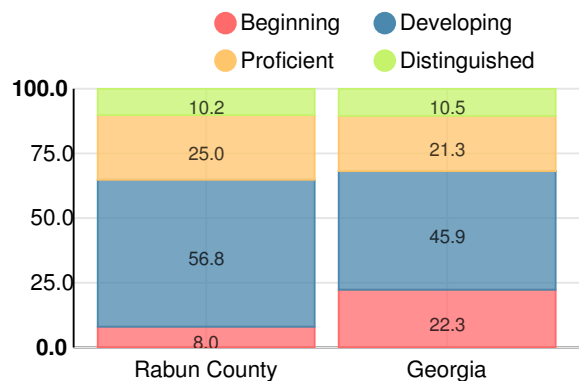

Per Pupil Expenditures

Race/Ethnicity

- Asian/Pacific Islander
- American Indian/Alaskan
- Black
- Hispanic
- Multi-racial
- White

Economically Disadvantaged (ED)

- ED
- Not ED

Students with Disability (SWD)

- SWD
- Not SWD

English Language Learners (ELL)

- ELL
- Not ELL

Elementary

English

Percent of students scoring in each performance level on 2018 Georgia Milestones for elementary grades

Mathematics

Percent of students scoring in each performance level on 2018 Georgia Milestones for elementary grades

Science

Percent of students scoring in each performance level on 2018 Georgia Milestones for elementary grades

Social Studies

Percent of students scoring in each performance level on 2018 Georgia Milestones for elementary grades