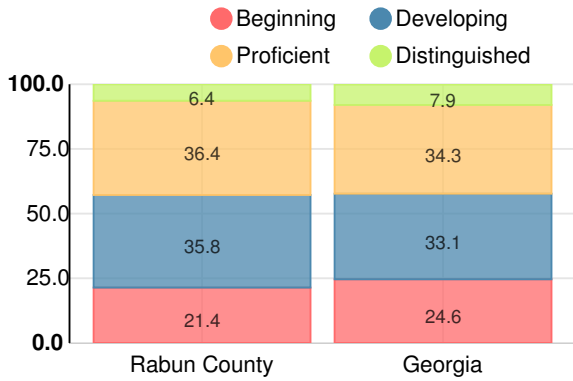

Science

Percent of students scoring in each performance level on 2018 Georgia Milestones for elementary grades

Social Studies

Percent of students scoring in each performance level on 2018 Georgia Milestones for elementary grades

Reading at or above the Grade Level Target (3rd Grade)

Percent of students in grade 3 achieving Lexile measure equal to or greater than 670

Reading at or above the Grade Level Target (5th Grade)

Percent of students in grade 5 achieving Lexile measure equal to or greater than 920

Middle School

English

Percent of students scoring in each performance level on 2018 Georgia Milestones for middle school grades

Mathematics

Percent of students scoring in each performance level on 2018 Georgia Milestones for middle school grades