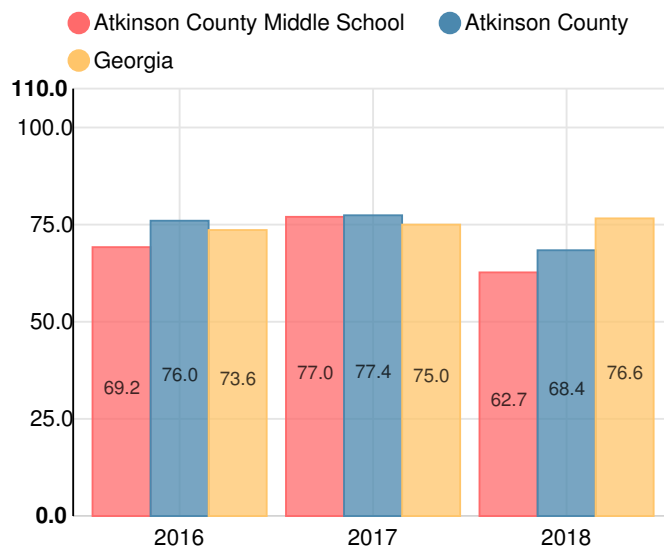

Performance Snapshot

- Atkinson County Middle School's **overall performance is higher than 21% of schools in the state** and is lower than its district.
- Its students' **academic growth is higher than 9% of schools in the state**.
- **64.5% of its 8th grade students are reading at or above the grade level target**.

School Wide

D

62.7

Year	Atkinson County Middle School
2018	D
2017	C
2016	D
2015	C
2014	C

Grade conversion	
A	90 - 100
B	80 - 89.9
C	70 - 79.9
D	60 - 69.9
F	0 - 59.9

CCRPI Single Score

Student Mobility Rate

10.1%