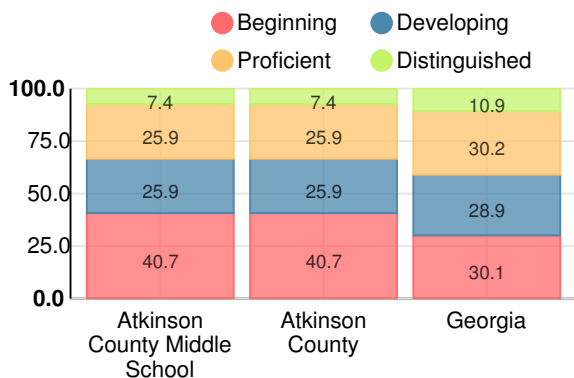

School Climate Star Rating

Financial Efficiency Star Rating

Per Pupil Expenditures

Race/Ethnicity

- Asian/Pacific Islander
- American Indian/Alaskan
- Black
- Hispanic
- Multi-racial
- White

Economically Disadvantaged (ED)

Indicator	2018
Content Mastery	58.2
Progress	67.9
Closing Gaps	42.3
Readiness	75.6
CCRPI Score	62.7

English

Percent of students scoring in each performance level on 2018 Georgia Milestones for middle school grades

Mathematics

Percent of students scoring in each performance level on 2018 Georgia Milestones for middle school grades

Science

Percent of students scoring in each performance level on 2018 Georgia Milestones for middle school grades