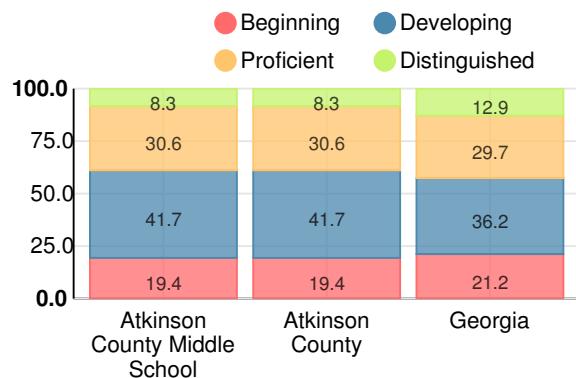

School Climate Star Rating

Financial Efficiency Star Rating

Per Pupil Expenditures

Race/Ethnicity

- Asian/Pacific Islander
- American Indian/Alaskan
- Black
- Hispanic
- Multi-racial
- White

Economically Disadvantaged (ED)

Indicator	2018
Content Mastery	58.2
Progress	67.9
Closing Gaps	42.3
Readiness	75.6
CCRPI Score	62.7

English

Percent of students scoring in each performance level on 2018 Georgia Milestones for middle school grades

Mathematics

Percent of students scoring in each performance level on 2018 Georgia Milestones for middle school grades

Science

Percent of students scoring in each performance level on 2018 Georgia Milestones for middle school grades

Social Studies

Percent of students scoring in each performance level on 2018 Georgia Milestones for middle school grades

Reading at or above the Grade Level Target (8th Grade)

Percent of students in grade 8 achieving Lexile measure greater than 1097