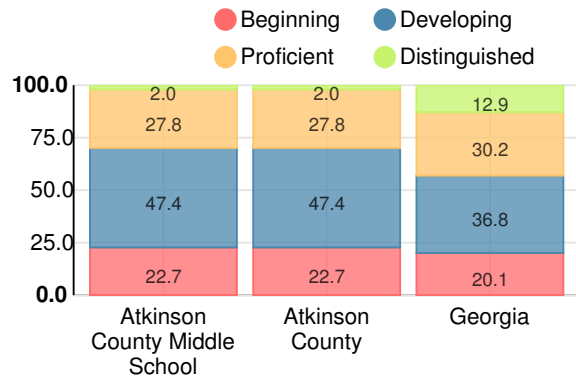

School Climate Star Rating

Financial Efficiency Star Rating

Per Pupil Expenditures

Race/Ethnicity

- Asian/Pacific Islander
- American Indian/Alaskan
- Black
- Hispanic
- Multi-racial
- White

Economically Disadvantaged (ED)

Indicator	2018
Content Mastery	58.2
Progress	67.9
Closing Gaps	42.3
Readiness	75.6
CCRPI Score	62.7

English

Percent of students scoring in each performance level on 2018 Georgia Milestones for middle school grades

Mathematics

Percent of students scoring in each performance level on 2018 Georgia Milestones for middle school grades

Science

Percent of students scoring in each performance level on 2018 Georgia Milestones for middle school grades