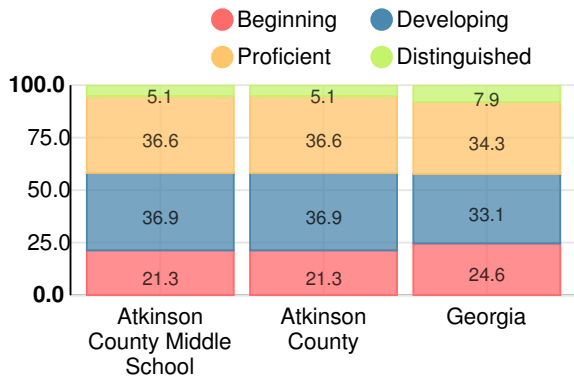

School Climate Star Rating

Financial Efficiency Star Rating

Per Pupil Expenditures

Race/Ethnicity

- Asian/Pacific Islander
- American Indian/Alaskan
- Black
- Hispanic
- Multi-racial
- White

Economically Disadvantaged (ED)

- ED
- Not ED

Students with Disability (SWD)

- SWD
- Not SWD

English Language Learners (ELL)

- ELL
- Not ELL

Middle School

CCRPI Score

Atkinson County Middle School

Indicator	2018
Content Mastery	58.2
Progress	67.9
Closing Gaps	42.3
Readiness	75.6
CCRPI Score	62.7

English

Percent of students scoring in each performance level on 2018 Georgia Milestones for middle school grades