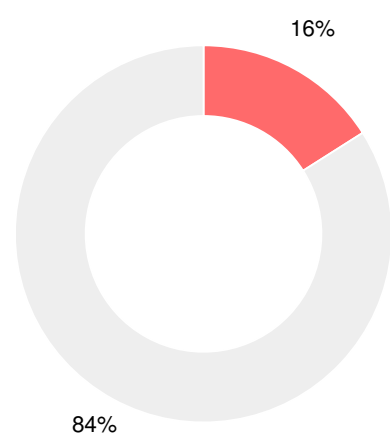

English Language Learners (ELL)

- ELL
- Not ELL