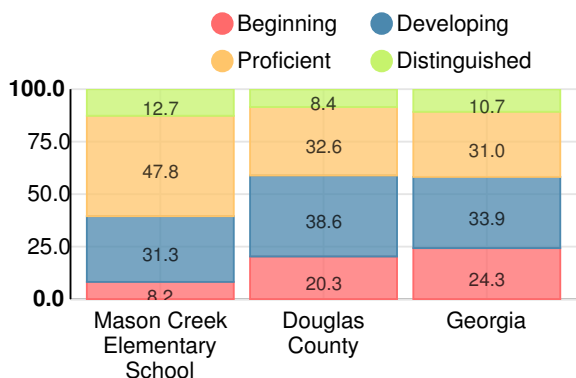

Performance Snapshot

- Mason Creek Elementary School's **overall performance is higher than 81% of schools in the state** and is higher than its district.
- Its students' **academic growth is higher than 68% of schools in the state** and lower than its district.
- **60.9% of its 3rd grade students are reading at or above the grade level target.**
- Mason Creek Elementary School is **Beating the Odds**, meaning that it performs better than similar schools.

School Climate Star Rating

Financial Efficiency Star Rating

Per Pupil Expenditures

Race/Ethnicity

- Asian/Pacific Islander
- American Indian/Alaskan
- Black
- Hispanic
- Multi-racial
- White

Economically Disadvantaged (ED)

- ED
- Not ED

Students with Disability (SWD)

- SWD
- Not SWD

English Language Learners (ELL)

- ELL
- Not ELL

Elementary

CCRPI Score

Mason Creek Elementary School

Indicator	2018
Content Mastery	81.0
Progress	88.0
Closing Gaps	70.0
Readiness	86.1
CCRPI Score	82.8

English

Percent of students scoring in each performance level on 2018 Georgia Milestones for elementary grades