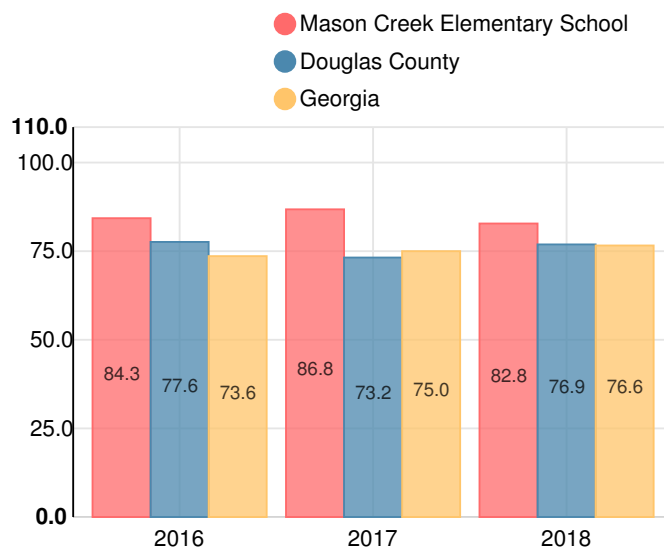

Performance Snapshot

- Mason Creek Elementary School's **overall performance is higher than 81% of schools in the state** and is higher than its district.
- Its students' **academic growth is higher than 68% of schools in the state** and lower than its district.
- **60.9% of its 3rd grade students are reading at or above the grade level target.**
- Mason Creek Elementary School is **Beating the Odds**, meaning that it performs better than similar schools.

School Wide

B

82.8

Year	Mason Creek Elementary School
2018	B
2017	B
2016	B
2015	B
2014	B

Grade conversion	
A	90 - 100
B	80 - 89.9
C	70 - 79.9
D	60 - 69.9
F	0 - 59.9

CCRPI Single Score

Student Mobility Rate

14.2%

School Climate Star Rating

Financial Efficiency Star Rating

Per Pupil Expenditures

Race/Ethnicity

- Asian/Pacific Islander
- American Indian/Alaskan
- Black
- Hispanic
- Multi-racial
- White

Economically Disadvantaged (ED)