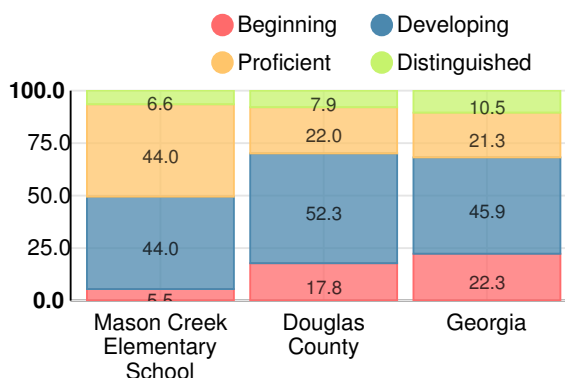

School Climate Star Rating

Financial Efficiency Star Rating

Per Pupil Expenditures

Race/Ethnicity

- Asian/Pacific Islander
- American Indian/Alaskan
- Black
- Hispanic
- Multi-racial
- White

Economically Disadvantaged (ED)

Indicator	2018
Content Mastery	81.0
Progress	88.0
Closing Gaps	70.0
Readiness	86.1
CCRPI Score	82.8

English

Percent of students scoring in each performance level on 2018 Georgia Milestones for elementary grades

Mathematics

Percent of students scoring in each performance level on 2018 Georgia Milestones for elementary grades

Science

Percent of students scoring in each performance level on 2018 Georgia Milestones for elementary grades

Social Studies

Percent of students scoring in each performance level on 2018 Georgia Milestones for elementary grades

**Reading at or above the Grade Level Target
(3rd Grade)**

Percent of students in grade 3 achieving Lexile measure equal to or greater than 670