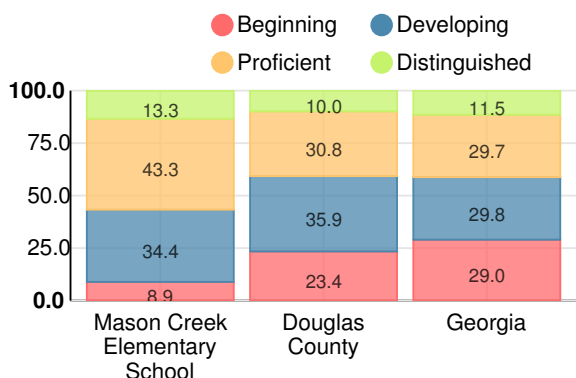

Performance Snapshot

- Mason Creek Elementary School's **overall performance is higher than 81% of schools in the state** and is higher than its district.
- Its students' **academic growth is higher than 68% of schools in the state** and lower than its district.
- **60.9% of its 3rd grade students are reading at or above the grade level target.**
- Mason Creek Elementary School is **Beating the Odds**, meaning that it performs better than similar schools.

School Climate Star Rating

Financial Efficiency Star Rating

Per Pupil Expenditures

Race/Ethnicity

- Asian/Pacific Islander
- American Indian/Alaskan
- Black
- Hispanic
- Multi-racial
- White

Economically Disadvantaged (ED)

Indicator	2018
Content Mastery	81.0
Progress	88.0
Closing Gaps	70.0
Readiness	86.1
CCRPI Score	82.8

English

Percent of students scoring in each performance level on 2018 Georgia Milestones for elementary grades

Mathematics

Percent of students scoring in each performance level on 2018 Georgia Milestones for elementary grades

Science

Percent of students scoring in each performance level on 2018 Georgia Milestones for elementary grades