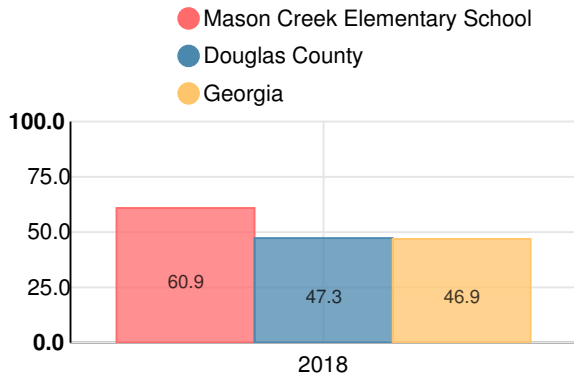

Indicator	2018
Content Mastery	81.0
Progress	88.0
Closing Gaps	70.0
Readiness	86.1
CCRPI Score	82.8

English

Percent of students scoring in each performance level on 2018 Georgia Milestones for elementary grades

Mathematics

Percent of students scoring in each performance level on 2018 Georgia Milestones for elementary grades

Science

Percent of students scoring in each performance level on 2018 Georgia Milestones for elementary grades

Social Studies

Percent of students scoring in each performance level on 2018 Georgia Milestones for elementary grades

**Reading at or above the Grade Level Target
(3rd Grade)**

Percent of students in grade 3 achieving Lexile measure equal to or greater than 670