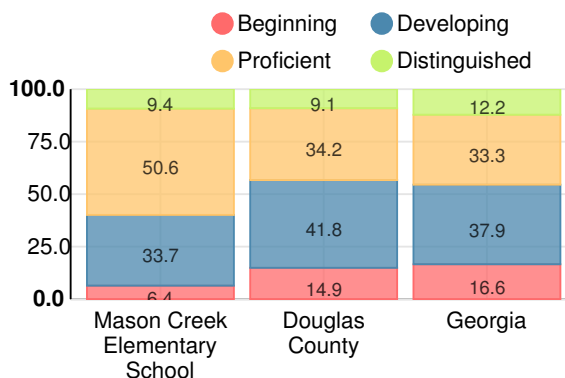

Performance Snapshot

- Mason Creek Elementary School's **overall performance is higher than 81% of schools in the state** and is higher than its district.
- Its students' **academic growth is higher than 68% of schools in the state** and lower than its district.
- **60.9% of its 3rd grade students are reading at or above the grade level target.**
- Mason Creek Elementary School is **Beating the Odds**, meaning that it performs better than similar schools.

School Climate Star Rating

Financial Efficiency Star Rating

Per Pupil Expenditures

Race/Ethnicity

- Asian/Pacific Islander
- American Indian/Alaskan
- Black
- Hispanic
- Multi-racial
- White

Economically Disadvantaged (ED)

Indicator	2018
Content Mastery	81.0
Progress	88.0
Closing Gaps	70.0
Readiness	86.1
CCRPI Score	82.8

English

Percent of students scoring in each performance level on 2018 Georgia Milestones for elementary grades

Mathematics

Percent of students scoring in each performance level on 2018 Georgia Milestones for elementary grades

Science

Percent of students scoring in each performance level on 2018 Georgia Milestones for elementary grades