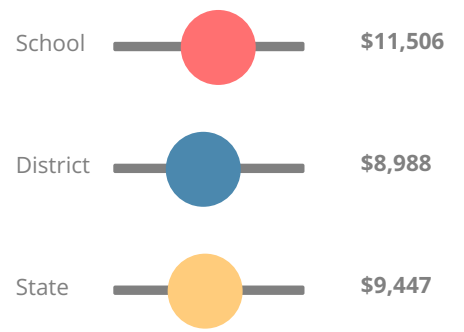

School Wide

B

82.8

Year	Mason Creek Elementary School
2018	B
2017	B
2016	B
2015	B
2014	B

Grade conversion	
A	90 - 100
B	80 - 89.9
C	70 - 79.9
D	60 - 69.9
F	0 - 59.9

CCRPI Single Score

Student Mobility Rate

14.2%

School Climate Star Rating

Financial Efficiency Star Rating

Per Pupil Expenditures

Race/Ethnicity

- Asian/Pacific Islander
- American Indian/Alaskan
- Black
- Hispanic
- Multi-racial
- White

Economically Disadvantaged (ED)