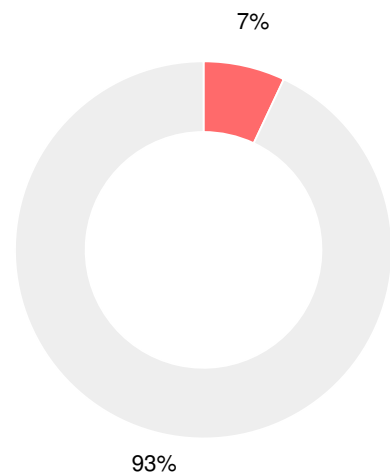

English Language Learners (ELL)

- ELL
- Not ELL