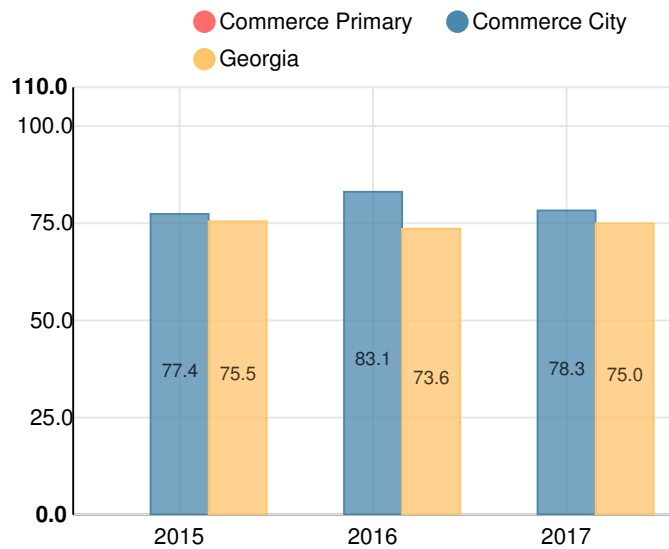

Commerce Primary

395 Minish Dr, Commerce, GA 30529

(706)335-5587

Grades: K-2

Enrollment: 371 students

School Wide

Year	Commerce Primary
2017	-
2016	-
2015	-
2014	A
2013	A

Grade conversion	
A	90 - 100
B	80 - 89.9
C	70 - 79.9
D	60 - 69.9
F	0 - 59.9

NA

CCRPI Single Score