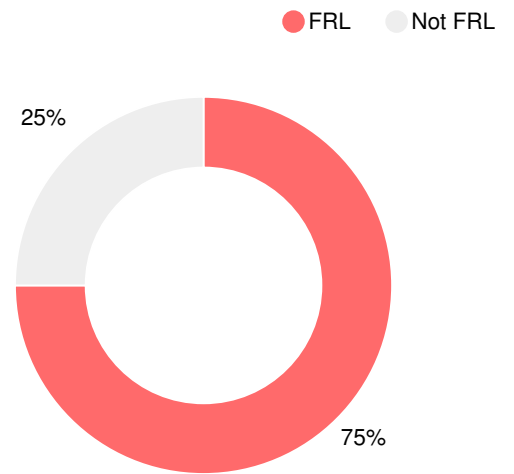

NA

CCRPI Single Score

Student Mobility Rate

13.2%

School Climate Star Rating

Per Pupil Expenditures

Race/Ethnicity

Free/Reduced-Price Lunch (FRL)

Students with Disability (SWD)

English Language Learners (ELL)