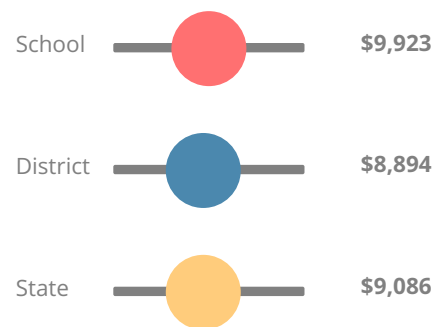

NA

CCRPI Single Score

Student Mobility Rate

13.2%

School Climate Star Rating

Per Pupil Expenditures

Race/Ethnicity

Free/Reduced-Price Lunch (FRL)