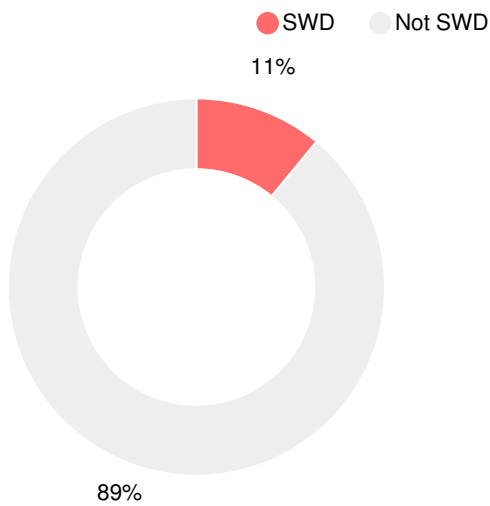

NA

CCRPI Single Score

Student Mobility Rate

13.2%

School Climate Star Rating

Per Pupil Expenditures

Race/Ethnicity

Free/Reduced-Price Lunch (FRL)

Students with Disability (SWD)

English Language Learners (ELL)