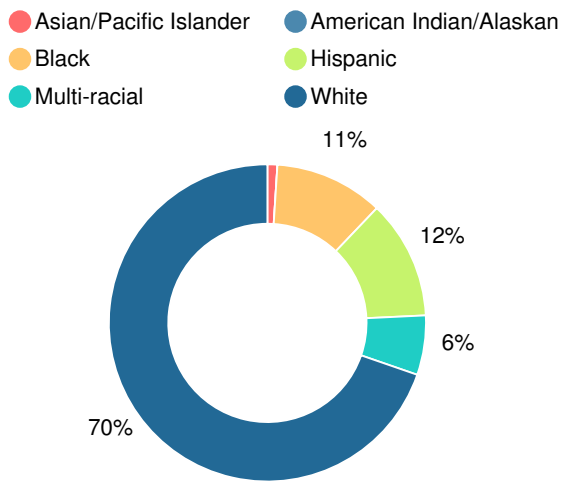

NA

CCRPI Single Score

Student Mobility Rate

13.2%

School Climate Star Rating

Per Pupil Expenditures

Race/Ethnicity

Free/Reduced-Price Lunch (FRL)