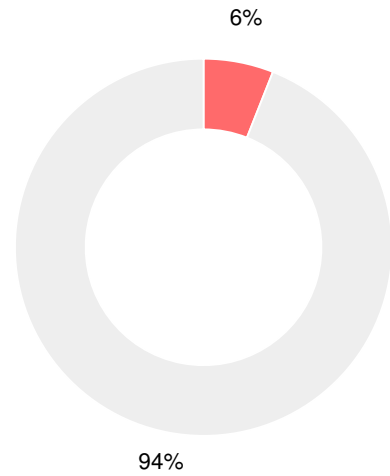

Grade conversion	
A	90 - 100
B	80 - 89.9
C	70 - 79.9
D	60 - 69.9
F	0 - 59.9

CCRPI Single Score

New Prospect Elementary School

Student Mobility Rate

18.7%

School Climate Star Rating

Race/Ethnicity

- Asian/Pacific Islander
- American Indian/Alaskan
- Black
- Hispanic
- Multi-racial
- White

Economically Disadvantaged (ED)

- ED
- Not ED

Students with Disability (SWD)

- SWD
- Not SWD

English Language Learners (ELL)

- ELL
- Not ELL