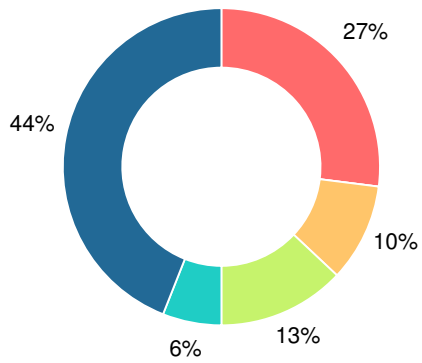

Grade conversion	
A	90 - 100
B	80 - 89.9
C	70 - 79.9
D	60 - 69.9
F	0 - 59.9

CCRPI Single Score

New Prospect Elementary School

Student Mobility Rate

18.7%

School Climate Star Rating

Race/Ethnicity

- Asian/Pacific Islander
- American Indian/Alaskan
- Black
- Hispanic
- Multi-racial
- White

Economically Disadvantaged (ED)

- ED
- Not ED

Students with Disability (SWD)

- SWD
- Not SWD

English Language Learners (ELL)

- ELL
- Not ELL