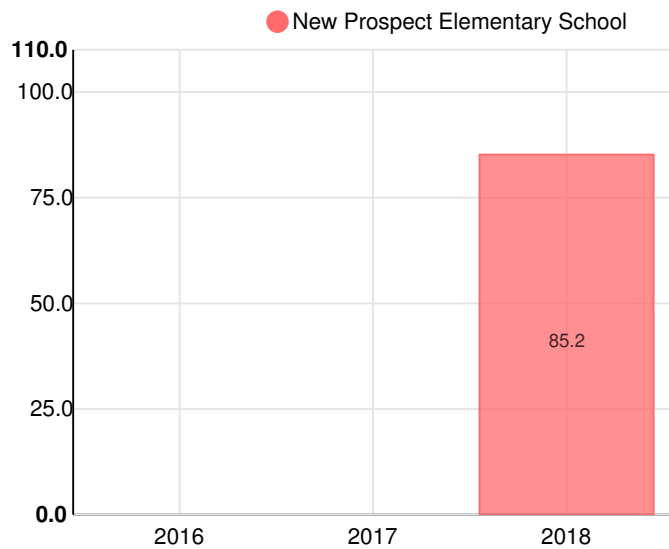

New Prospect Elementary School

 3055 Kimball Bridge Rd, Alpharetta, GA 30022

 (470)254-2800

 Grades: K-5

 Enrollment: 563 students

School Wide

B
85.2

Year	New Prospect Elementary School
2018	B

Grade conversion	
A	90 - 100
B	80 - 89.9
C	70 - 79.9
D	60 - 69.9
F	0 - 59.9

CCRPI Single Score

New Prospect Elementary School

Student Mobility Rate

18.7%

School Climate Star Rating

Race/Ethnicity

- Asian/Pacific Islander
- American Indian/Alaskan
- Black
- Hispanic
- Multi-racial
- White