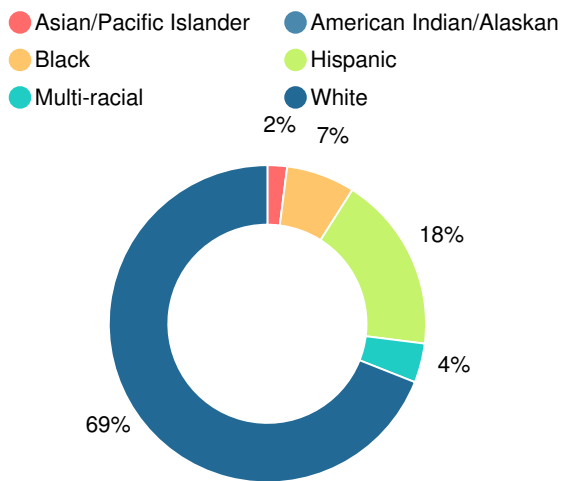

11.8%

School Climate Star Rating

Financial Efficiency Star Rating

Per Pupil Expenditures

Race/Ethnicity

Economically Disadvantaged (ED)

Students with Disability (SWD)

English Language Learners (ELL)