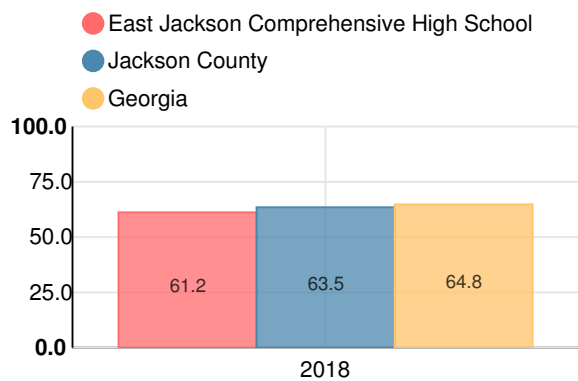

Middle School

CCRPI Score

East Jackson Comprehensive High School

Indicator	2018
Content Mastery	64.2
Progress	84.0
Closing Gaps	n/a
Readiness	81.6
CCRPI Score	76.4

English

Percent of students scoring in each performance level on 2018 Georgia Milestones for middle school grades

Mathematics

Percent of students scoring in each performance level on 2018 Georgia Milestones for middle school grades

Science

Percent of students scoring in each performance level on 2018 Georgia Milestones for middle school grades

Social Studies

Percent of students scoring in each performance level on 2018 Georgia Milestones for middle school grades

Reading at or above the Grade Level Target (8th Grade)

Percent of students in grade 8 achieving Lexile measure greater than 1097