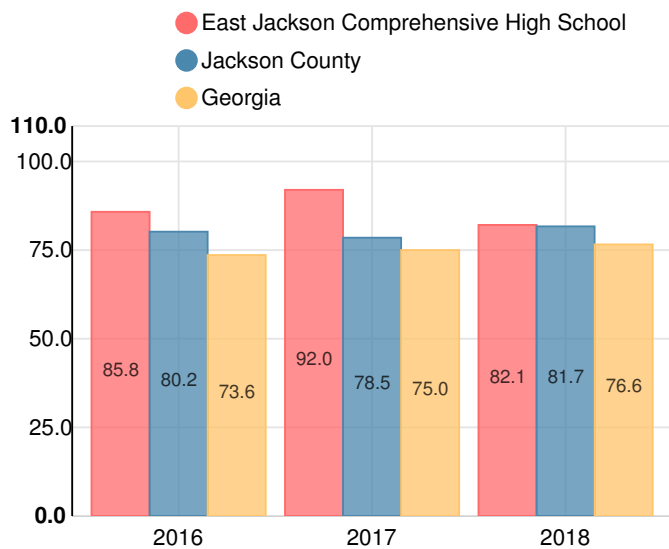

East Jackson Comprehensive High School

 1435 Hoods Mill Rd, Commerce, GA 30529

 (706)336-8900

 Grades: 8-12

 Enrollment: 1203 students

Performance Snapshot

- East Jackson Comprehensive High School's **overall performance is higher than 79% of schools in the state** and is similar to its district.
- Its middle school students' **academic growth is higher than 59% of middle schools in the state** and higher than its district.
- Its high school students' **academic growth is higher than 87% of high schools in the state** and higher than its district.
- **61.2% of its 8th grade students are reading at or above the grade level target.**
- **Its four-year graduation rate is 96.4%**, which is **higher than 93% of high schools in the state** and higher than its district.
- **54.0% of graduates are college and career ready.**

School Wide

B

82.1

Year	East Jackson Comprehensive High School
2018	B
2017	A
2016	B
2015	B
2014	C

Grade conversion	
A	90 - 100
B	80 - 89.9
C	70 - 79.9
D	60 - 69.9
F	0 - 59.9

CCRPI Single Score

Student Mobility Rate

Middle School

CCRPI Score

East Jackson Comprehensive High School

Indicator	2018
Content Mastery	64.2
Progress	84.0
Closing Gaps	n/a
Readiness	81.6
CCRPI Score	76.4

English

Percent of students scoring in each performance level on 2018 Georgia Milestones for middle school grades