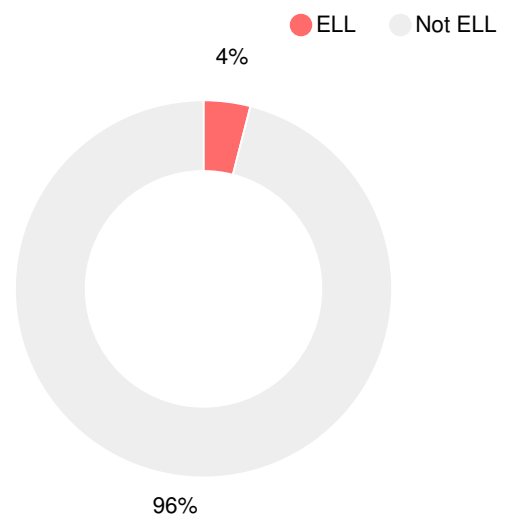

11.8%

School Climate Star Rating

Financial Efficiency Star Rating

Per Pupil Expenditures

Race/Ethnicity

Economically Disadvantaged (ED)

Students with Disability (SWD)

English Language Learners (ELL)

Middle School

CCRPI Score

East Jackson Comprehensive High School

Indicator	2018
Content Mastery	64.2
Progress	84.0
Closing Gaps	n/a
Readiness	81.6
CCRPI Score	76.4

English

Percent of students scoring in each performance level on 2018 Georgia Milestones for middle school grades