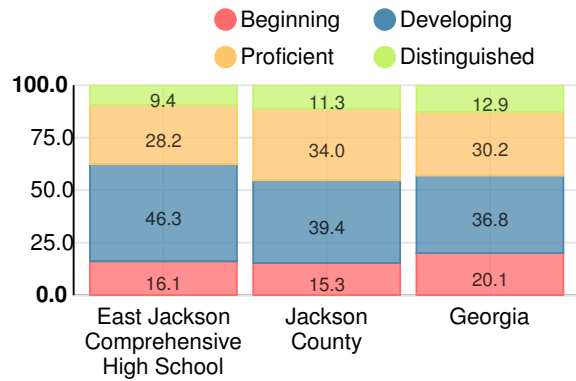

11.8%

School Climate Star Rating

Financial Efficiency Star Rating

Per Pupil Expenditures

Race/Ethnicity

Economically Disadvantaged (ED)

Students with Disability (SWD)

English Language Learners (ELL)

Middle School

CCRPI Score

East Jackson Comprehensive High School

Indicator	2018
Content Mastery	64.2
Progress	84.0
Closing Gaps	n/a
Readiness	81.6
CCRPI Score	76.4

English

Percent of students scoring in each performance level on 2018 Georgia Milestones for middle school grades

Mathematics

Percent of students scoring in each performance level on 2018 Georgia Milestones for middle school grades

Science

Percent of students scoring in each performance level on 2018 Georgia Milestones for middle school grades

Social Studies

Percent of students scoring in each performance level on 2018 Georgia Milestones for middle school grades

Reading at or above the Grade Level Target (8th Grade)

Percent of students in grade 8 achieving Lexile measure greater than 1097