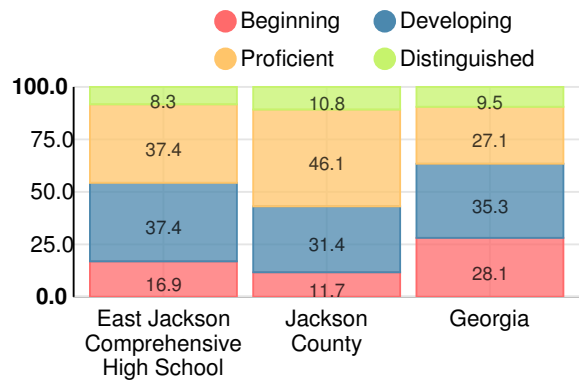

Social Studies

Percent of students scoring in each performance level on 2018 Georgia Milestones for middle school grades

Reading at or above the Grade Level Target (8th Grade)

Percent of students in grade 8 achieving Lexile measure greater than 1097

High School

CCRPI Score

East Jackson Comprehensive High School

Indicator	2018
Content Mastery	77.7
Progress	93.0
Closing Gaps	75.9
Readiness	69.8
Graduation Rate	96.3
CCRPI Score	83.7

American Literature & Composition

Percent of students scoring in each performance level on 2018 Georgia Milestones

Coordinate Algebra/Algebra I

Percent of students scoring in each performance level on 2018 Georgia Milestones

Biology

Percent of students scoring in each performance level on 2018 Georgia Milestones

US History

Percent of students scoring in each performance level on 2018 Georgia Milestones

College & Career Readiness

Percent of 12th grade students who are college and career ready

Accelerated Course Taking