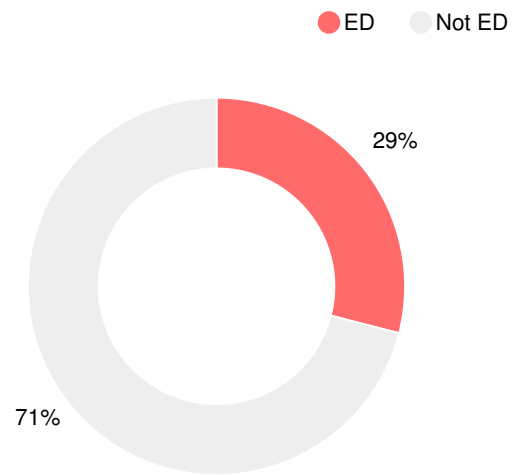

11.8%

School Climate Star Rating

Financial Efficiency Star Rating

Per Pupil Expenditures

Race/Ethnicity

Economically Disadvantaged (ED)

Students with Disability (SWD)

English Language Learners (ELL)

Middle School

CCRPI Score

East Jackson Comprehensive High School

Indicator	2018
Content Mastery	64.2
Progress	84.0
Closing Gaps	n/a
Readiness	81.6
CCRPI Score	76.4

English

Percent of students scoring in each performance level on 2018 Georgia Milestones for middle school grades