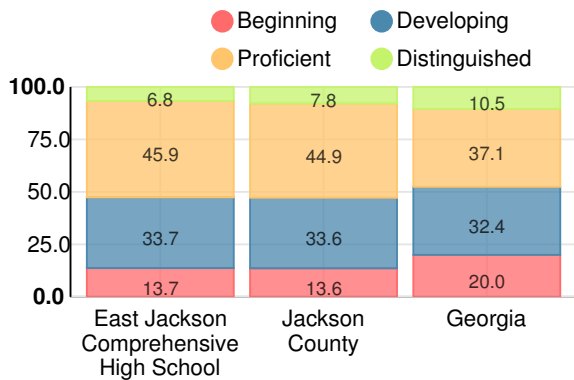

Social Studies

Percent of students scoring in each performance level on 2018 Georgia Milestones for middle school grades

Reading at or above the Grade Level Target (8th Grade)

Percent of students in grade 8 achieving Lexile measure greater than 1097

High School

CCRPI Score

East Jackson Comprehensive High School

Indicator	2018
Content Mastery	77.7
Progress	93.0
Closing Gaps	75.9
Readiness	69.8
Graduation Rate	96.3
CCRPI Score	83.7

American Literature & Composition

Percent of students scoring in each performance level on 2018 Georgia Milestones

Coordinate Algebra/Algebra I

Percent of students scoring in each performance level on 2018 Georgia Milestones

Biology

Percent of students scoring in each performance level on 2018 Georgia Milestones

US History

Percent of students scoring in each performance level on 2018 Georgia Milestones

College & Career Readiness

Percent of 12th grade students who are college and career ready

Accelerated Course Taking