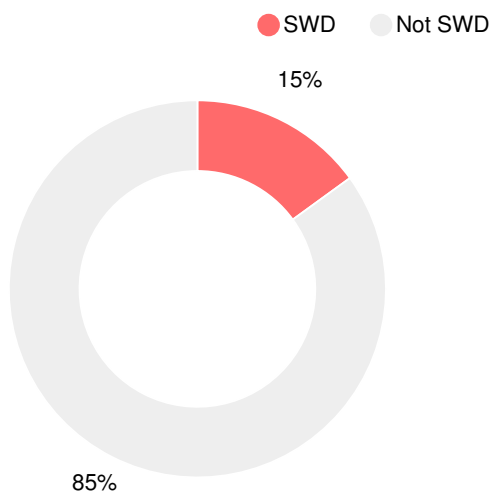

11.8%

School Climate Star Rating

Financial Efficiency Star Rating

Per Pupil Expenditures

Race/Ethnicity

Economically Disadvantaged (ED)

Students with Disability (SWD)

English Language Learners (ELL)

Middle School

CCRPI Score

East Jackson Comprehensive High School

Indicator	2018
Content Mastery	64.2
Progress	84.0
Closing Gaps	n/a
Readiness	81.6
CCRPI Score	76.4

English

Percent of students scoring in each performance level on 2018 Georgia Milestones for middle school grades