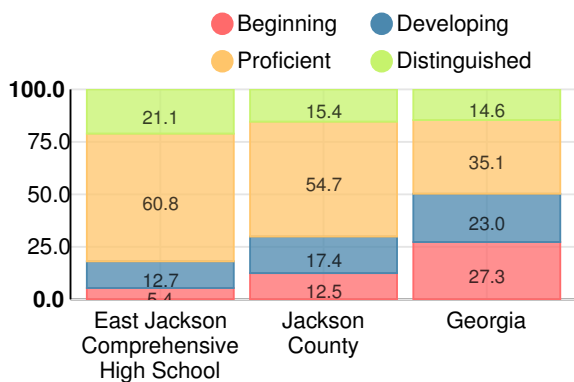

Middle School

CCRPI Score

East Jackson Comprehensive High School

Indicator	2018
Content Mastery	64.2
Progress	84.0
Closing Gaps	n/a
Readiness	81.6
CCRPI Score	76.4

English

Percent of students scoring in each performance level on 2018 Georgia Milestones for middle school grades

High School

CCRPI Score

East Jackson Comprehensive High School

Indicator	2018
Content Mastery	77.7
Progress	93.0
Closing Gaps	75.9
Readiness	69.8
Graduation Rate	96.3
CCRPI Score	83.7

American Literature & Composition

Percent of students scoring in each performance level on 2018 Georgia Milestones

Coordinate Algebra/Algebra I

Percent of students scoring in each performance level on 2018 Georgia Milestones

Biology

Percent of students scoring in each performance level on 2018 Georgia Milestones

US History

Percent of students scoring in each performance level on 2018 Georgia Milestones

College & Career Readiness

Percent of 12th grade students who are college and career ready

Accelerated Course Taking