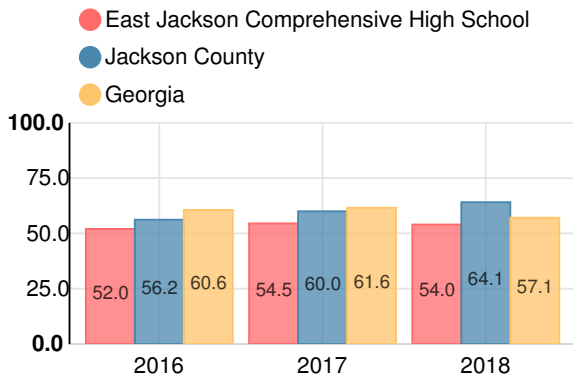

High School

CCRPI Score

East Jackson Comprehensive High School

Indicator	2018
Content Mastery	77.7
Progress	93.0
Closing Gaps	75.9
Readiness	69.8
Graduation Rate	96.3
CCRPI Score	83.7

American Literature & Composition

Percent of students scoring in each performance level on 2018 Georgia Milestones

Coordinate Algebra/Algebra I

Percent of students scoring in each performance level on 2018 Georgia Milestones

Biology

Percent of students scoring in each performance level on 2018 Georgia Milestones

US History

Percent of students scoring in each performance level on 2018 Georgia Milestones

College & Career Readiness

Percent of 12th grade students who are college and career ready

Accelerated Course Taking