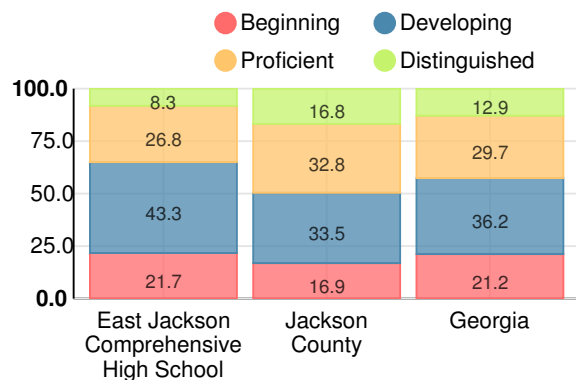

Middle School

CCRPI Score

East Jackson Comprehensive High School

Indicator	2018
Content Mastery	64.2
Progress	84.0
Closing Gaps	n/a
Readiness	81.6
CCRPI Score	76.4

English

Percent of students scoring in each performance level on 2018 Georgia Milestones for middle school grades

Mathematics

Percent of students scoring in each performance level on 2018 Georgia Milestones for middle school grades

Science

Percent of students scoring in each performance level on 2018 Georgia Milestones for middle school grades

Social Studies

Percent of students scoring in each performance level on 2018 Georgia Milestones for middle school grades

Reading at or above the Grade Level Target (8th Grade)

Percent of students in grade 8 achieving Lexile measure greater than 1097

High School

CCRPI Score

East Jackson Comprehensive High School

Indicator	2018
Content Mastery	77.7
Progress	93.0
Closing Gaps	75.9
Readiness	69.8
Graduation Rate	96.3
CCRPI Score	83.7

American Literature & Composition