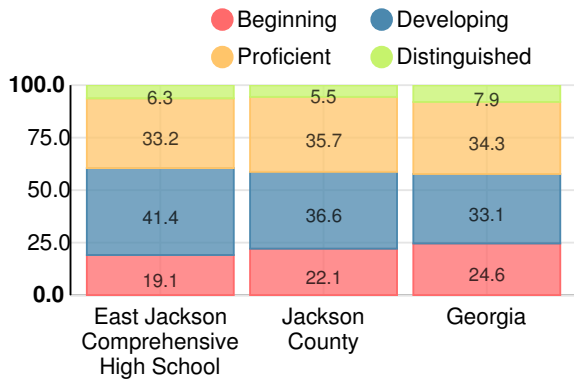

11.8%

School Climate Star Rating

Financial Efficiency Star Rating

Per Pupil Expenditures

Race/Ethnicity

Economically Disadvantaged (ED)

Students with Disability (SWD)

English Language Learners (ELL)

Middle School

CCRPI Score

East Jackson Comprehensive High School

Indicator	2018
Content Mastery	64.2
Progress	84.0
Closing Gaps	n/a
Readiness	81.6
CCRPI Score	76.4

English

Percent of students scoring in each performance level on 2018 Georgia Milestones for middle school grades

Mathematics

Percent of students scoring in each performance level on 2018 Georgia Milestones for middle school grades

Science

Percent of students scoring in each performance level on 2018 Georgia Milestones for middle school grades

Social Studies

Percent of students scoring in each performance level on 2018 Georgia Milestones for middle school grades

Reading at or above the Grade Level Target (8th Grade)

Percent of students in grade 8 achieving Lexile measure greater than 1097