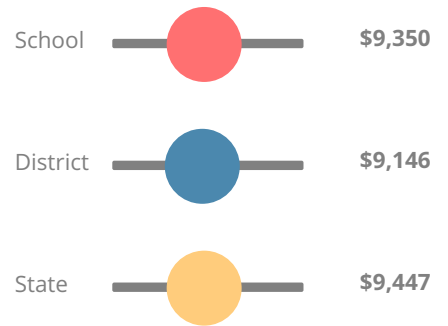

11.8%

School Climate Star Rating

Financial Efficiency Star Rating

Per Pupil Expenditures

Race/Ethnicity

Economically Disadvantaged (ED)

Students with Disability (SWD)

English Language Learners (ELL)

Middle School

CCRPI Score

East Jackson Comprehensive High School

Indicator	2018
Content Mastery	64.2
Progress	84.0
Closing Gaps	n/a
Readiness	81.6
CCRPI Score	76.4

English

Percent of students scoring in each performance level on 2018 Georgia Milestones for middle school grades