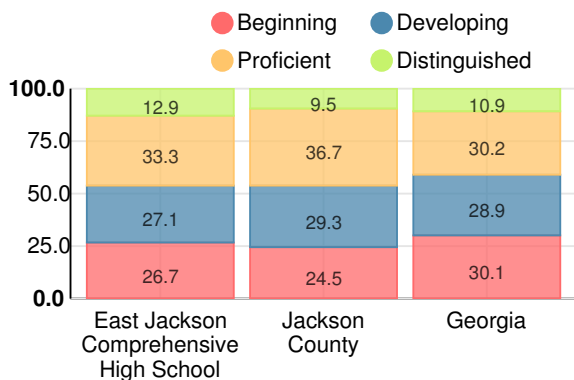

11.8%

School Climate Star Rating

Financial Efficiency Star Rating

Per Pupil Expenditures

Race/Ethnicity

Economically Disadvantaged (ED)

Students with Disability (SWD)

English Language Learners (ELL)

Middle School

CCRPI Score

East Jackson Comprehensive High School

Indicator	2018
Content Mastery	64.2
Progress	84.0
Closing Gaps	n/a
Readiness	81.6
CCRPI Score	76.4

English

Percent of students scoring in each performance level on 2018 Georgia Milestones for middle school grades

Mathematics

Percent of students scoring in each performance level on 2018 Georgia Milestones for middle school grades

Science

Percent of students scoring in each performance level on 2018 Georgia Milestones for middle school grades

Social Studies

Percent of students scoring in each performance level on 2018 Georgia Milestones for middle school grades

Reading at or above the Grade Level Target (8th Grade)

Percent of students in grade 8 achieving Lexile measure greater than 1097