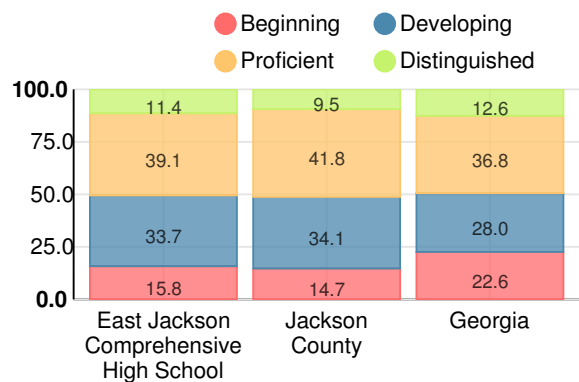

Middle School

CCRPI Score

East Jackson Comprehensive High School

Indicator	2018
Content Mastery	64.2
Progress	84.0
Closing Gaps	n/a
Readiness	81.6
CCRPI Score	76.4

English

Percent of students scoring in each performance level on 2018 Georgia Milestones for middle school grades

High School

CCRPI Score

East Jackson Comprehensive High School

Indicator	2018
Content Mastery	77.7
Progress	93.0
Closing Gaps	75.9
Readiness	69.8
Graduation Rate	96.3
CCRPI Score	83.7

American Literature & Composition

Percent of students scoring in each performance level on 2018 Georgia Milestones

Coordinate Algebra/Algebra I

Percent of students scoring in each performance level on 2018 Georgia Milestones

Biology

Percent of students scoring in each performance level on 2018 Georgia Milestones

US History

Percent of students scoring in each performance level on 2018 Georgia Milestones

College & Career Readiness

Percent of 12th grade students who are college and career ready

Accelerated Course Taking