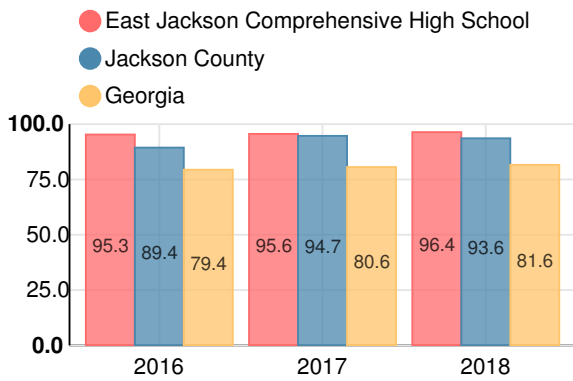

Four-Year Graduation Rate