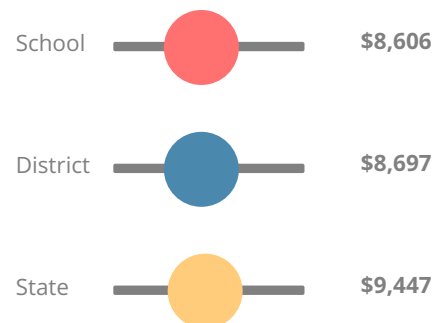

School Climate Star Rating

Financial Efficiency Star Rating

Per Pupil Expenditures