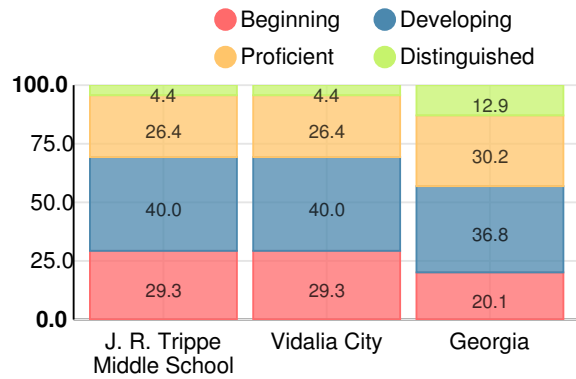

Mathematics

Percent of students scoring in each performance level on 2018 Georgia Milestones for middle school grades