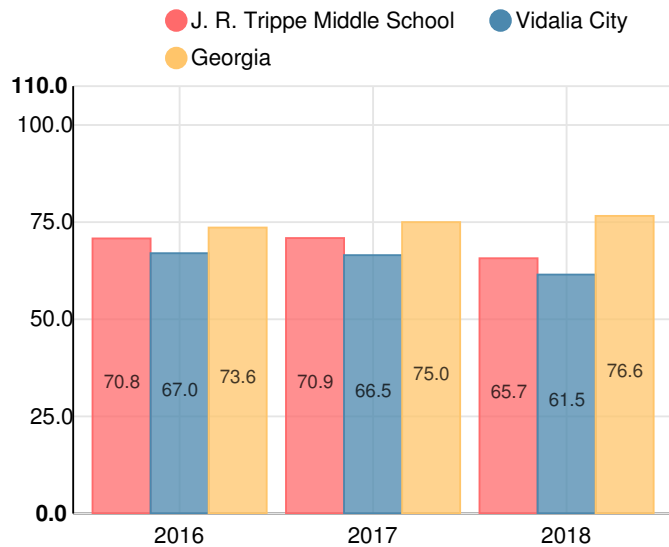

J. R. Trippe Middle School

2200 McIntosh St, Vidalia, GA 30474

(912)537-3813

Grades: 6-8

Enrollment: 547 students

Performance Snapshot

- J. R. Trippe Middle School's **overall performance is higher than 29% of schools in the state** and is higher than its district.
- Its students' **academic growth is higher than 34% of schools in the state.**
- **57.1% of its 8th grade students are reading at or above the grade level target.**

School Wide

D
65.7

Year	J. R. Trippe Middle School
2018	D
2017	C
2016	C
2015	D
2014	D

Grade conversion	
A	90 - 100
B	80 - 89.9
C	70 - 79.9
D	60 - 69.9
F	0 - 59.9

CCRPI Single Score