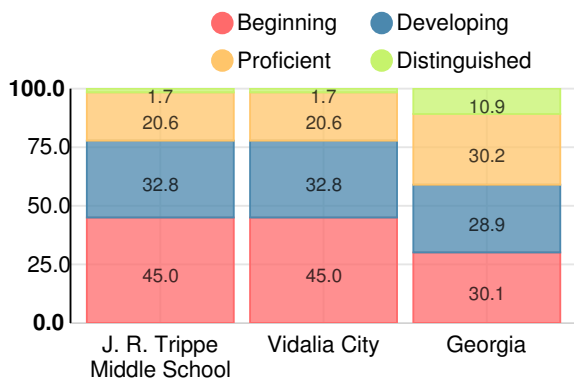

### J. R. Trippe Middle School

Indicator	2018
Content Mastery	51.0
Progress	77.6
Closing Gaps	47.7
Readiness	80.6
<b>CCRPI Score</b>	<b>65.7</b>

### English

Percent of students scoring in each performance level on 2018 Georgia Milestones for middle school grades

### Mathematics

Percent of students scoring in each performance level on 2018 Georgia Milestones for middle school grades

### Science

Percent of students scoring in each performance level on 2018 Georgia Milestones for middle school grades