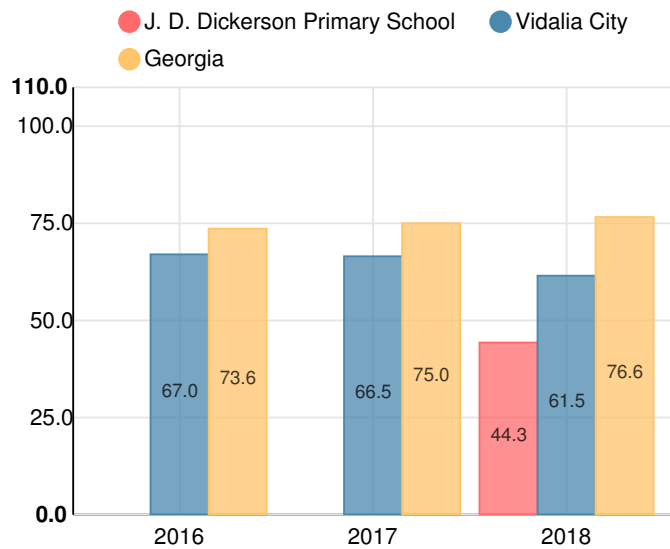

J. D. Dickerson Primary School

 800 North St E, Vidalia, GA 30474

 (912)537-3421

 Grades: K-1

 Enrollment: 361 students

Performance Snapshot

- J. D. Dickerson Primary School's **overall performance is higher than 2% of schools in the state** and is lower than its district.

School Wide

F

44.3

Year	J. D. Dickerson Primary School
2018	F
2017	-
2016	-
2015	-
2014	B

Grade conversion	
A	90 - 100
B	80 - 89.9
C	70 - 79.9
D	60 - 69.9
F	0 - 59.9

CCRPI Single Score

Student Mobility Rate