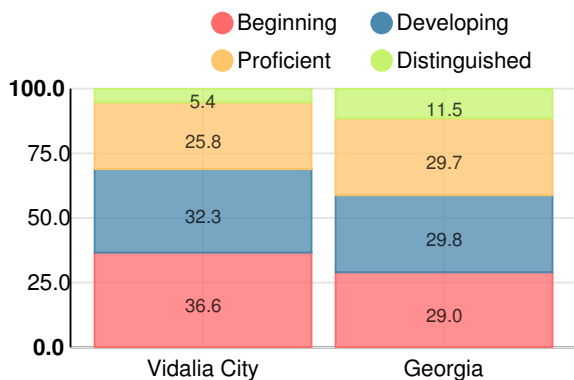

19.8%

School Climate Star Rating

Per Pupil Expenditures

Race/Ethnicity

- Asian/Pacific Islander
- American Indian/Alaskan
- Black
- Hispanic
- Multi-racial
- White

Economically Disadvantaged (ED)

- ED
- Not ED

Students with Disability (SWD)

- SWD
- Not SWD

English Language Learners (ELL)

- ELL
- Not ELL

Elementary

CCRPI Score

J. D. Dickerson Primary School

Indicator	2018
Content Mastery	59.1
Progress	n/a
Closing Gaps	12.5
Readiness	46.0
CCRPI Score	44.3

English

Percent of students scoring in each performance level on 2018 Georgia Milestones for elementary grades

Mathematics

Percent of students scoring in each performance level on 2018 Georgia Milestones for elementary grades

Science

Percent of students scoring in each performance level on 2018 Georgia Milestones for elementary grades

Social Studies

Percent of students scoring in each performance level on 2018 Georgia Milestones for elementary grades