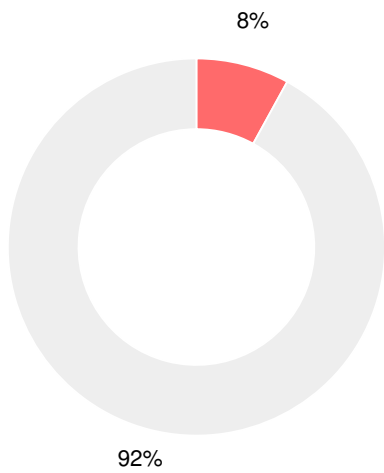

Students with Disability (SWD)

- SWD
- Not SWD