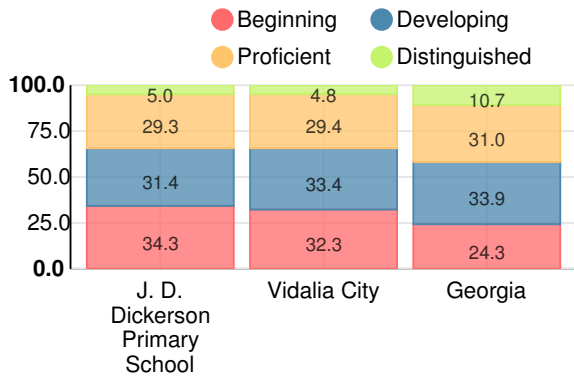

19.8%

School Climate Star Rating

Per Pupil Expenditures

Race/Ethnicity

- Asian/Pacific Islander
- American Indian/Alaskan
- Black
- Hispanic
- Multi-racial
- White

Economically Disadvantaged (ED)

- ED
- Not ED

Students with Disability (SWD)

- SWD
- Not SWD

English Language Learners (ELL)

- ELL
- Not ELL

Elementary

CCRPI Score

J. D. Dickerson Primary School

Indicator	2018
Content Mastery	59.1
Progress	n/a
Closing Gaps	12.5
Readiness	46.0
CCRPI Score	44.3

English

Percent of students scoring in each performance level on 2018 Georgia Milestones for elementary grades

Mathematics

Percent of students scoring in each performance level on 2018 Georgia Milestones for elementary grades

Science

Percent of students scoring in each performance level on 2018 Georgia Milestones for elementary grades

Social Studies

Percent of students scoring in each performance level on 2018 Georgia Milestones for elementary grades