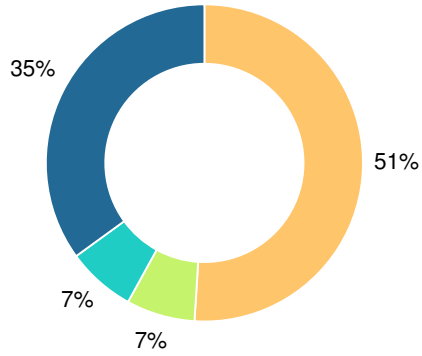

19.8%

School Climate Star Rating

Per Pupil Expenditures

Race/Ethnicity

- Asian/Pacific Islander
- American Indian/Alaskan
- Black
- Hispanic
- Multi-racial
- White

Economically Disadvantaged (ED)

- ED
- Not ED