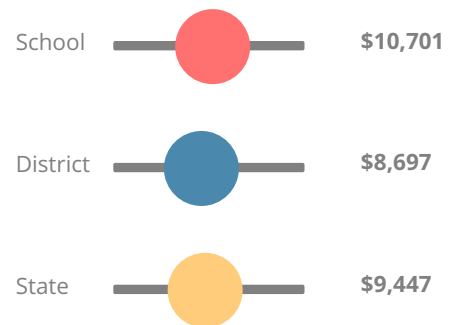

School Wide

F

44.3

Year	J. D. Dickerson Primary School
2018	F
2017	-
2016	-
2015	-
2014	B

Grade conversion	
A	90 - 100
B	80 - 89.9
C	70 - 79.9
D	60 - 69.9
F	0 - 59.9

CCRPI Single Score

Student Mobility Rate

19.8%

School Climate Star Rating

Per Pupil Expenditures

Race/Ethnicity

- Asian/Pacific Islander
- American Indian/Alaskan
- Black
- Hispanic
- Multi-racial
- White

Economically Disadvantaged (ED)

- ED
- Not ED