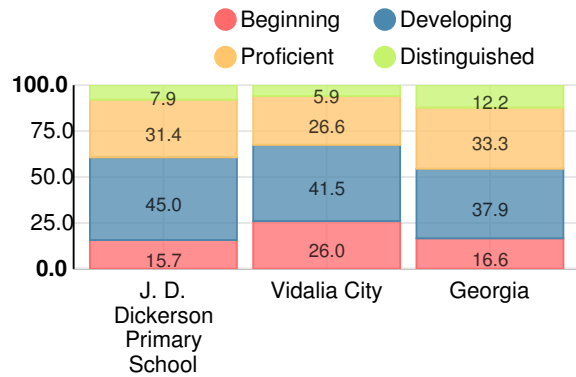

19.8%

School Climate Star Rating

Per Pupil Expenditures

Race/Ethnicity

- Asian/Pacific Islander
- American Indian/Alaskan
- Black
- Hispanic
- Multi-racial
- White

Economically Disadvantaged (ED)

- ED
- Not ED

Students with Disability (SWD)

- SWD
- Not SWD

English Language Learners (ELL)

- ELL
- Not ELL

Elementary

CCRPI Score

J. D. Dickerson Primary School

Indicator	2018
Content Mastery	59.1
Progress	n/a
Closing Gaps	12.5
Readiness	46.0
CCRPI Score	44.3

English

Percent of students scoring in each performance level on 2018 Georgia Milestones for elementary grades

Mathematics

Percent of students scoring in each performance level on 2018 Georgia Milestones for elementary grades

Science

Percent of students scoring in each performance level on 2018 Georgia Milestones for elementary grades

Social Studies

Percent of students scoring in each performance level on 2018 Georgia Milestones for elementary grades