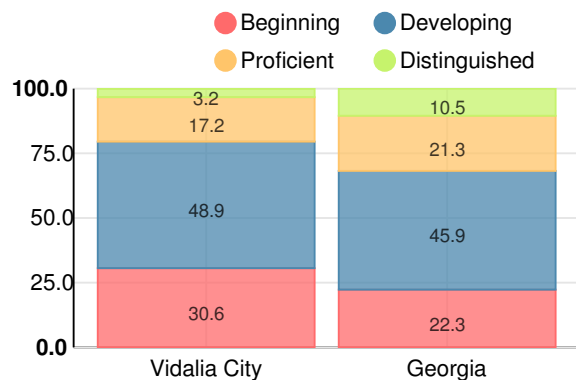

19.8%

School Climate Star Rating

Per Pupil Expenditures

Race/Ethnicity

- Asian/Pacific Islander
- American Indian/Alaskan
- Black
- Hispanic
- Multi-racial
- White

Economically Disadvantaged (ED)

- ED
- Not ED

Students with Disability (SWD)

- SWD
- Not SWD

English Language Learners (ELL)

- ELL
- Not ELL

Elementary

CCRPI Score

J. D. Dickerson Primary School

Indicator	2018
Content Mastery	59.1
Progress	n/a
Closing Gaps	12.5
Readiness	46.0
CCRPI Score	44.3

English

Percent of students scoring in each performance level on 2018 Georgia Milestones for elementary grades

Mathematics

Percent of students scoring in each performance level on 2018 Georgia Milestones for elementary grades

Science

Percent of students scoring in each performance level on 2018 Georgia Milestones for elementary grades

Social Studies

Percent of students scoring in each performance level on 2018 Georgia Milestones for elementary grades