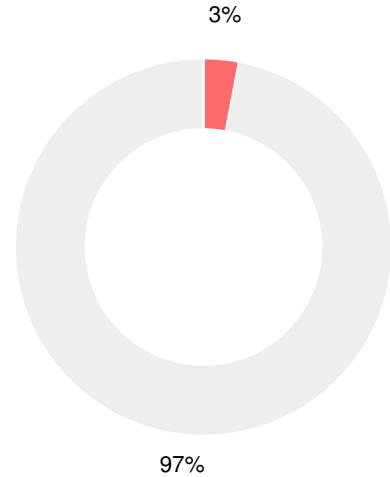

English Language Learners (ELL)

- ELL
- Not ELL