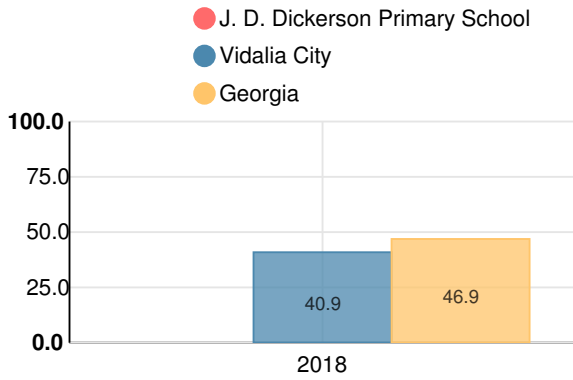

English

Percent of students scoring in each performance level on 2018 Georgia Milestones for elementary grades

Mathematics

Percent of students scoring in each performance level on 2018 Georgia Milestones for elementary grades

Science

Percent of students scoring in each performance level on 2018 Georgia Milestones for elementary grades

Social Studies

Percent of students scoring in each performance level on 2018 Georgia Milestones for elementary grades

**Reading at or above the Grade Level Target
(3rd Grade)**

Percent of students in grade 3 achieving Lexile measure equal to or greater than 670

**Reading at or above the Grade Level Target
(5th Grade)**