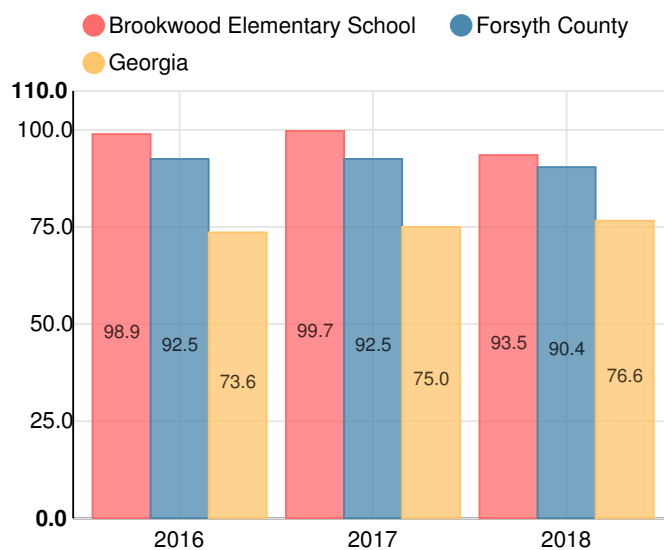

Brookwood Elementary School

 2980 Vaughan Drive, Cumming, GA 30041

 (678)965-5060

 Grades: K-5

 Enrollment: 1063 students

 Highest Performing (Platinum)

Note: For information on educator qualifications and other federal reporting requirements, [click here](#). Discipline data are available in the [K-12 Student Discipline Dashboard](#).

Performance Snapshot

- Brookwood Elementary School's **overall performance is higher than 97% of schools in the state** and is higher than its district.
- Its students' **academic growth is higher than 81% of schools in the state** and lower than its district.
- **82.1% of its 3rd grade students are reading at or above the grade level target.**

School Wide

A

93.5

Year	Brookwood Elementary School
2018	A
2017	A
2016	A
2015	A
2014	A

Grade conversion	
A	90 - 100
B	80 - 89.9
C	70 - 79.9
D	60 - 69.9
F	0 - 59.9

CCRPI Single Score

Student Mobility Rate

10.8%

School Climate Star Rating

Financial Efficiency Star Rating

Per Pupil Expenditures

Race/Ethnicity

- Asian/Pacific Islander
- American Indian/Alaskan
- Black
- Hispanic
- Multi-racial
- White

Economically Disadvantaged (ED)