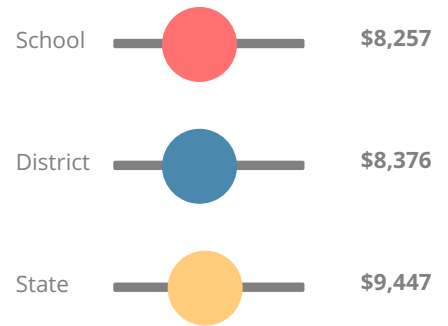

School Wide

A

93.5

Year	Brookwood Elementary School
2018	A
2017	A
2016	A
2015	A
2014	A

Grade conversion	
A	90 - 100
B	80 - 89.9
C	70 - 79.9
D	60 - 69.9
F	0 - 59.9

CCRPI Single Score

Student Mobility Rate

10.8%

School Climate Star Rating

Financial Efficiency Star Rating

Per Pupil Expenditures

Race/Ethnicity

- Asian/Pacific Islander
- American Indian/Alaskan
- Black
- Hispanic
- Multi-racial
- White

Economically Disadvantaged (ED)