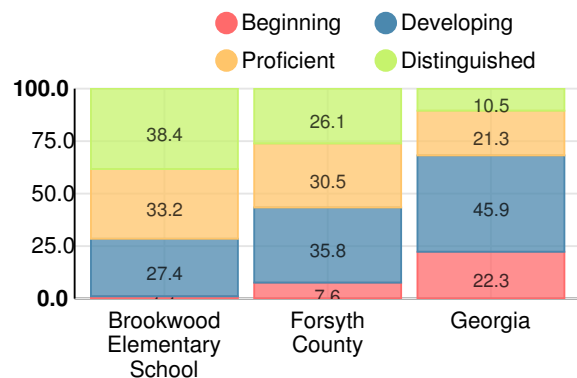

Performance Snapshot

- Brookwood Elementary School's **overall performance is higher than 97% of schools in the state** and is higher than its district.
- Its students' **academic growth is higher than 81% of schools in the state** and lower than its district.
- **82.1% of its 3rd grade students are reading at or above the grade level target.**

Indicator	2018
Content Mastery	99.9
Progress	92.0
Closing Gaps	83.3
Readiness	94.3
CCRPI Score	93.5

English

Percent of students scoring in each performance level on 2018 Georgia Milestones for elementary grades

Mathematics

Percent of students scoring in each performance level on 2018 Georgia Milestones for elementary grades

Science

Percent of students scoring in each performance level on 2018 Georgia Milestones for elementary grades

Social Studies

Percent of students scoring in each performance level on 2018 Georgia Milestones for elementary grades

**Reading at or above the Grade Level Target
(3rd Grade)**

Percent of students in grade 3 achieving Lexile measure equal to or greater than 670