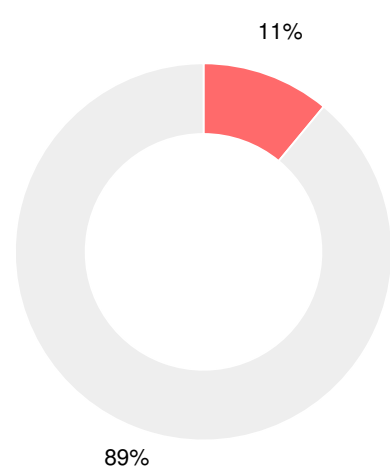

English Language Learners (ELL)

- ELL
- Not ELL