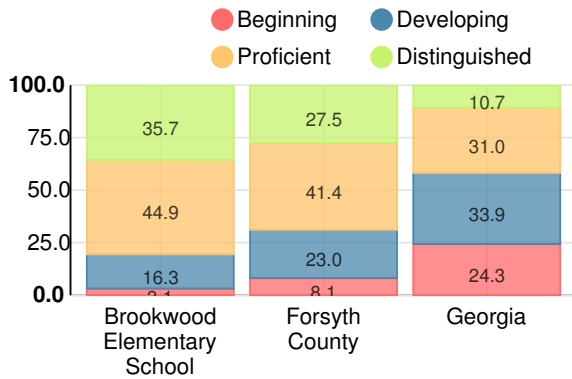

Performance Snapshot

- Brookwood Elementary School's **overall performance is higher than 97% of schools in the state** and is higher than its district.
- Its students' **academic growth is higher than 81% of schools in the state** and lower than its district.
- **82.1% of its 3rd grade students are reading at or above the grade level target.**

School Climate Star Rating

Financial Efficiency Star Rating

Per Pupil Expenditures

Race/Ethnicity

- Asian/Pacific Islander
- American Indian/Alaskan
- Black
- Hispanic
- Multi-racial
- White

Economically Disadvantaged (ED)

- ED
- Not ED

Students with Disability (SWD)

- SWD
- Not SWD

English Language Learners (ELL)

- ELL
- Not ELL

Elementary

CCRPI Score

Brookwood Elementary School

Indicator	2018
Content Mastery	99.9
Progress	92.0
Closing Gaps	83.3
Readiness	94.3
CCRPI Score	93.5

English

Percent of students scoring in each performance level on 2018 Georgia Milestones for elementary grades