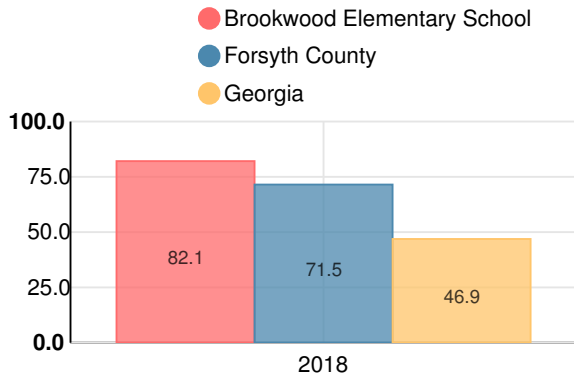

Performance Snapshot

- Brookwood Elementary School's **overall performance is higher than 97% of schools in the state** and is higher than its district.
- Its students' **academic growth is higher than 81% of schools in the state** and lower than its district.
- **82.1% of its 3rd grade students are reading at or above the grade level target.**

Indicator	2018
Content Mastery	99.9
Progress	92.0
Closing Gaps	83.3
Readiness	94.3
CCRPI Score	93.5

English

Percent of students scoring in each performance level on 2018 Georgia Milestones for elementary grades

Mathematics

Percent of students scoring in each performance level on 2018 Georgia Milestones for elementary grades

Science

Percent of students scoring in each performance level on 2018 Georgia Milestones for elementary grades

Social Studies

Percent of students scoring in each performance level on 2018 Georgia Milestones for elementary grades

**Reading at or above the Grade Level Target
(3rd Grade)**

Percent of students in grade 3 achieving Lexile measure equal to or greater than 670