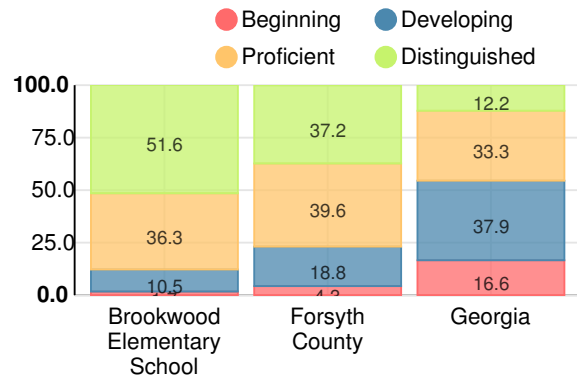

Performance Snapshot

- Brookwood Elementary School's **overall performance is higher than 97% of schools in the state** and is higher than its district.
- Its students' **academic growth is higher than 81% of schools in the state** and lower than its district.
- **82.1% of its 3rd grade students are reading at or above the grade level target.**

School Climate Star Rating

Financial Efficiency Star Rating

Per Pupil Expenditures

Race/Ethnicity

- Asian/Pacific Islander
- American Indian/Alaskan
- Black
- Hispanic
- Multi-racial
- White

Economically Disadvantaged (ED)

Indicator	2018
Content Mastery	99.9
Progress	92.0
Closing Gaps	83.3
Readiness	94.3
CCRPI Score	93.5

English

Percent of students scoring in each performance level on 2018 Georgia Milestones for elementary grades

Mathematics

Percent of students scoring in each performance level on 2018 Georgia Milestones for elementary grades

Science

Percent of students scoring in each performance level on 2018 Georgia Milestones for elementary grades