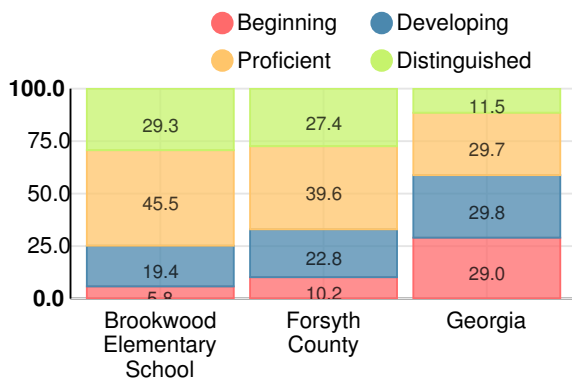

Performance Snapshot

- Brookwood Elementary School's **overall performance is higher than 97% of schools in the state** and is higher than its district.
- Its students' **academic growth is higher than 81% of schools in the state** and lower than its district.
- **82.1% of its 3rd grade students are reading at or above the grade level target.**

- ED
- Not ED

Students with Disability (SWD)

- SWD
- Not SWD

English Language Learners (ELL)

- ELL
- Not ELL

Elementary

CCRPI Score

Brookwood Elementary School

Indicator	2018
Content Mastery	99.9
Progress	92.0
Closing Gaps	83.3
Readiness	94.3
CCRPI Score	93.5

English

Percent of students scoring in each performance level on 2018 Georgia Milestones for elementary grades

Mathematics

Percent of students scoring in each performance level on 2018 Georgia Milestones for elementary grades

Science

Percent of students scoring in each performance level on 2018 Georgia Milestones for elementary grades