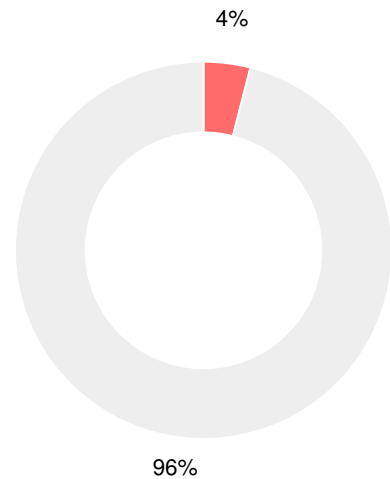

Economically Disadvantaged (ED)

- ED
- Not ED