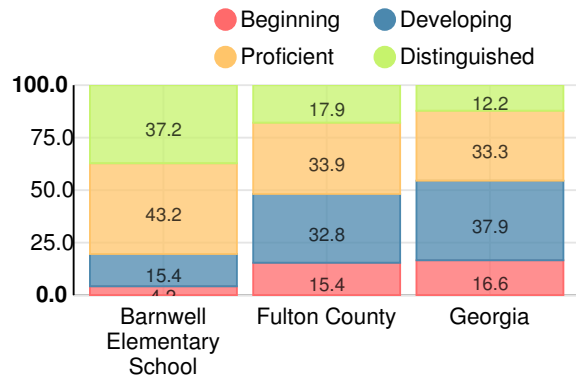

## CCRPI Score

### Barnwell Elementary School

Indicator	2018
Content Mastery	99.4
Progress	100.0
Closing Gaps	100.0
Readiness	91.9
<b>CCRPI Score</b>	<b>98.2</b>

### English

Percent of students scoring in each performance level on 2018 Georgia Milestones for elementary grades

### Mathematics

Percent of students scoring in each performance level on 2018 Georgia Milestones for elementary grades