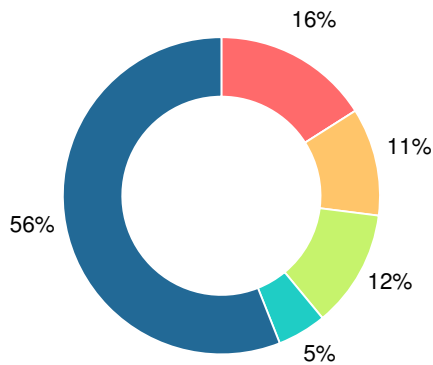

## CCRPI Single Score

Student Mobility Rate

9.3%

School Climate Star Rating

Financial Efficiency Star Rating

Per Pupil Expenditures

Race/Ethnicity

- Asian/Pacific Islander
- American Indian/Alaskan
- Black
- Hispanic
- Multi-racial
- White