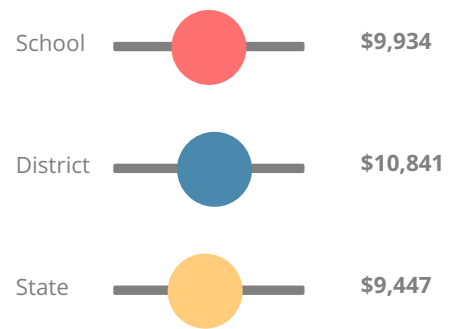

## CCRPI Single Score

Student Mobility Rate

9.3%

School Climate Star Rating

Financial Efficiency Star Rating

Per Pupil Expenditures

Race/Ethnicity

- Asian/Pacific Islander
- American Indian/Alaskan
- Black
- Hispanic
- Multi-racial
- White