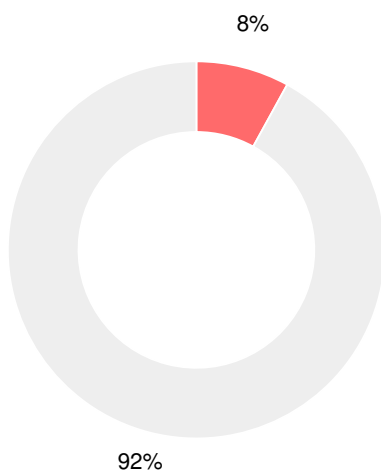

Students with Disability (SWD)

- SWD
- Not SWD