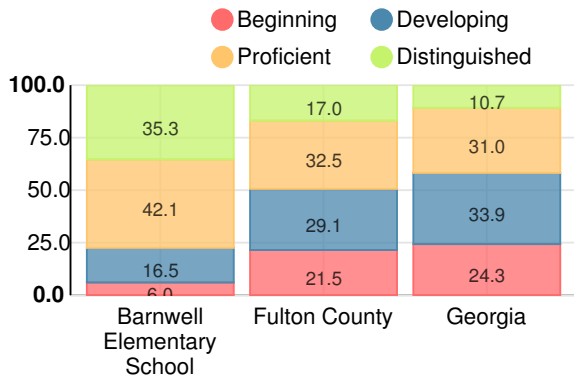

Elementary

CCRPI Score

Barnwell Elementary School

Indicator	2018
Content Mastery	99.4
Progress	100.0
Closing Gaps	100.0
Readiness	91.9
CCRPI Score	98.2

English

Percent of students scoring in each performance level on 2018 Georgia Milestones for elementary grades