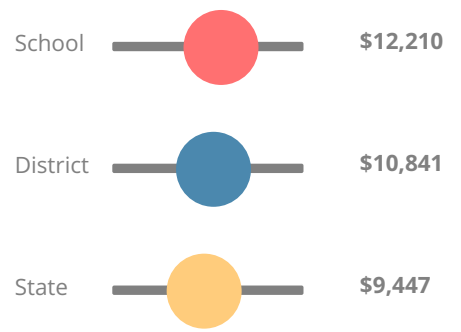

Year	Lake Windward Elementary School
2018	A
2017	A
2016	A
2015	A
2014	A

Grade conversion	
A	90 - 100
B	80 - 89.9
C	70 - 79.9
D	60 - 69.9
F	0 - 59.9

CCRPI Single Score

Student Mobility Rate

11.7%

School Climate Star Rating

Financial Efficiency Star Rating

Per Pupil Expenditures

Race/Ethnicity

- Asian/Pacific Islander
- American Indian/Alaskan
- Black
- Hispanic
- Multi-racial
- White

Economically Disadvantaged (ED)

Students with Disability (SWD)