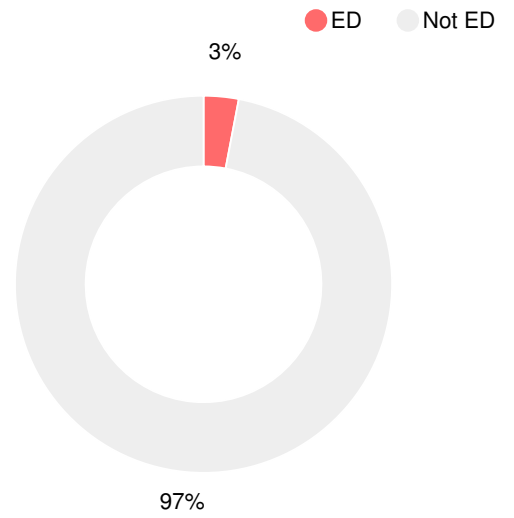

Financial Efficiency Star Rating

Per Pupil Expenditures

Race/Ethnicity

- Asian/Pacific Islander
- American Indian/Alaskan
- Black
- Hispanic
- Multi-racial
- White

Economically Disadvantaged (ED)

Students with Disability (SWD)

English Language Learners (ELL)

Elementary

CCRPI Score

Lake Windward Elementary School

Indicator	2018
Content Mastery	100.0
Progress	97.6
Closing Gaps	86.5
Readiness	92.9
CCRPI Score	95.7

English

Percent of students scoring in each performance level on 2018 Georgia Milestones for elementary grades