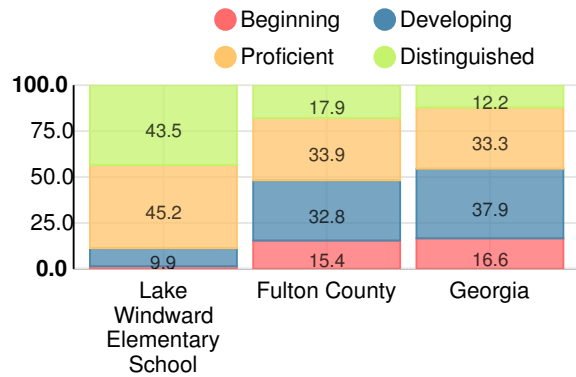

- Lake Windward Elementary School's **overall performance is higher than 98% of schools in the state** and is higher than its district.
- Its students' **academic growth is higher than 95% of schools in the state** and higher than its district.
- **74.3% of its 3rd grade students are reading at or above the grade level target.**

Financial Efficiency Star Rating

Per Pupil Expenditures

Race/Ethnicity

- Asian/Pacific Islander
- American Indian/Alaskan
- Black
- Hispanic
- Multi-racial
- White

Economically Disadvantaged (ED)

Students with Disability (SWD)

English Language Learners (ELL)

Elementary

CCRPI Score

Lake Windward Elementary School

Indicator	2018
Content Mastery	100.0
Progress	97.6
Closing Gaps	86.5
Readiness	92.9
CCRPI Score	95.7

English

Percent of students scoring in each performance level on 2018 Georgia Milestones for elementary grades

Mathematics

Percent of students scoring in each performance level on 2018 Georgia Milestones for elementary grades

Science

Percent of students scoring in each performance level on 2018 Georgia Milestones for elementary grades