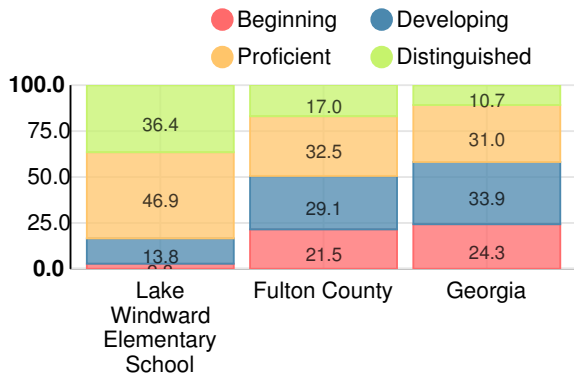

- Lake Windward Elementary School's **overall performance is higher than 98% of schools in the state** and is higher than its district.
- Its students' **academic growth is higher than 95% of schools in the state** and higher than its district.
- **74.3% of its 3rd grade students are reading at or above the grade level target.**

Financial Efficiency Star Rating

Per Pupil Expenditures

Race/Ethnicity

- Asian/Pacific Islander
- American Indian/Alaskan
- Black
- Hispanic
- Multi-racial
- White

Economically Disadvantaged (ED)

Students with Disability (SWD)

English Language Learners (ELL)

Elementary

CCRPI Score

Lake Windward Elementary School

Indicator	2018
Content Mastery	100.0
Progress	97.6
Closing Gaps	86.5
Readiness	92.9
CCRPI Score	95.7

English

Percent of students scoring in each performance level on 2018 Georgia Milestones for elementary grades

Mathematics

Percent of students scoring in each performance level on 2018 Georgia Milestones for elementary grades

Science

Percent of students scoring in each performance level on 2018 Georgia Milestones for elementary grades