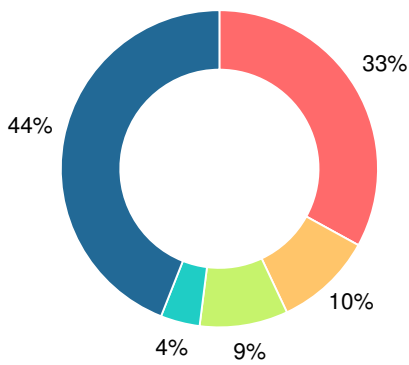

Financial Efficiency Star Rating

Per Pupil Expenditures

Race/Ethnicity

- Asian/Pacific Islander
- American Indian/Alaskan
- Black
- Hispanic
- Multi-racial
- White

Economically Disadvantaged (ED)

Students with Disability (SWD)

English Language Learners (ELL)

Elementary

CCRPI Score

Lake Windward Elementary School

Indicator	2018
Content Mastery	100.0
Progress	97.6
Closing Gaps	86.5
Readiness	92.9
CCRPI Score	95.7

English

Percent of students scoring in each performance level on 2018 Georgia Milestones for elementary grades