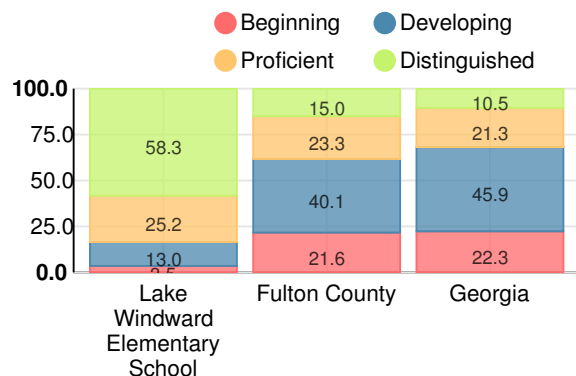

- Lake Windward Elementary School's **overall performance is higher than 98% of schools in the state** and is higher than its district.
- Its students' **academic growth is higher than 95% of schools in the state** and higher than its district.
- **74.3% of its 3rd grade students are reading at or above the grade level target.**

English Language Learners (ELL)

Elementary

CCRPI Score

Lake Windward Elementary School

Indicator	2018
Content Mastery	100.0
Progress	97.6
Closing Gaps	86.5
Readiness	92.9
CCRPI Score	95.7

English

Percent of students scoring in each performance level on 2018 Georgia Milestones for elementary grades

Mathematics

Percent of students scoring in each performance level on 2018 Georgia Milestones for elementary grades

Science

Percent of students scoring in each performance level on 2018 Georgia Milestones for elementary grades

Social Studies

Percent of students scoring in each performance level on 2018 Georgia Milestones for elementary grades

**Reading at or above the Grade Level Target
(3rd Grade)**

Percent of students in grade 3 achieving Lexile measure equal to or greater than 670