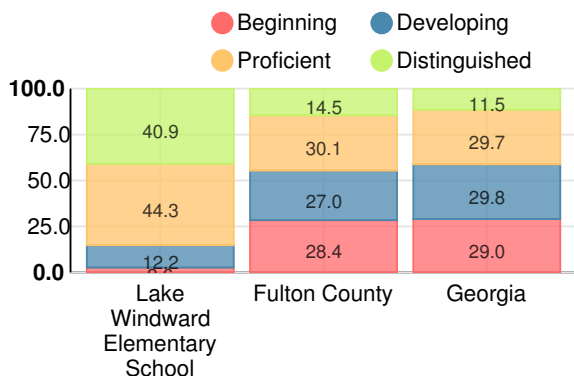

- Lake Windward Elementary School's **overall performance is higher than 98% of schools in the state** and is higher than its district.
- Its students' **academic growth is higher than 95% of schools in the state** and higher than its district.
- **74.3% of its 3rd grade students are reading at or above the grade level target.**

Financial Efficiency Star Rating

Per Pupil Expenditures

Race/Ethnicity

- Asian/Pacific Islander
- American Indian/Alaskan
- Black
- Hispanic
- Multi-racial
- White

Economically Disadvantaged (ED)

Students with Disability (SWD)

English Language Learners (ELL)

Elementary

CCRPI Score

Lake Windward Elementary School

Indicator	2018
Content Mastery	100.0
Progress	97.6
Closing Gaps	86.5
Readiness	92.9
CCRPI Score	95.7

English

Percent of students scoring in each performance level on 2018 Georgia Milestones for elementary grades

Mathematics

Percent of students scoring in each performance level on 2018 Georgia Milestones for elementary grades

Science

Percent of students scoring in each performance level on 2018 Georgia Milestones for elementary grades