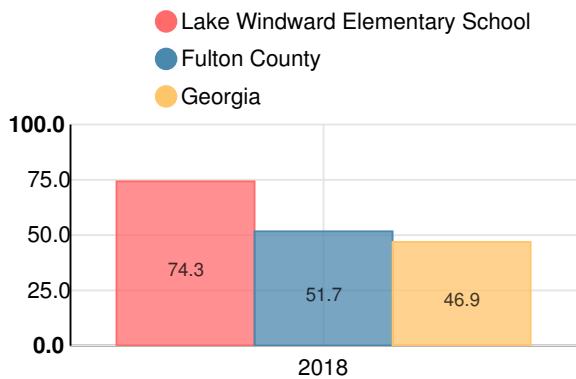

English Language Learners (ELL)

Elementary

CCRPI Score

Lake Windward Elementary School

Indicator	2018
Content Mastery	100.0
Progress	97.6
Closing Gaps	86.5
Readiness	92.9
CCRPI Score	95.7

English

Percent of students scoring in each performance level on 2018 Georgia Milestones for elementary grades

Mathematics

Percent of students scoring in each performance level on 2018 Georgia Milestones for elementary grades

Science

Percent of students scoring in each performance level on 2018 Georgia Milestones for elementary grades

Social Studies

Percent of students scoring in each performance level on 2018 Georgia Milestones for elementary grades

**Reading at or above the Grade Level Target
(3rd Grade)**

Percent of students in grade 3 achieving Lexile measure equal to or greater than 670