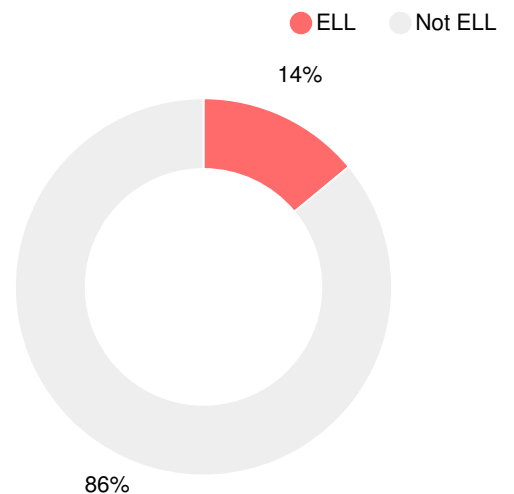

Financial Efficiency Star Rating

Per Pupil Expenditures

Race/Ethnicity

- Asian/Pacific Islander
- American Indian/Alaskan
- Black
- Hispanic
- Multi-racial
- White

Economically Disadvantaged (ED)

Students with Disability (SWD)

English Language Learners (ELL)

Elementary

CCRPI Score

Lake Windward Elementary School

Indicator	2018
Content Mastery	100.0
Progress	97.6
Closing Gaps	86.5
Readiness	92.9
CCRPI Score	95.7

English

Percent of students scoring in each performance level on 2018 Georgia Milestones for elementary grades