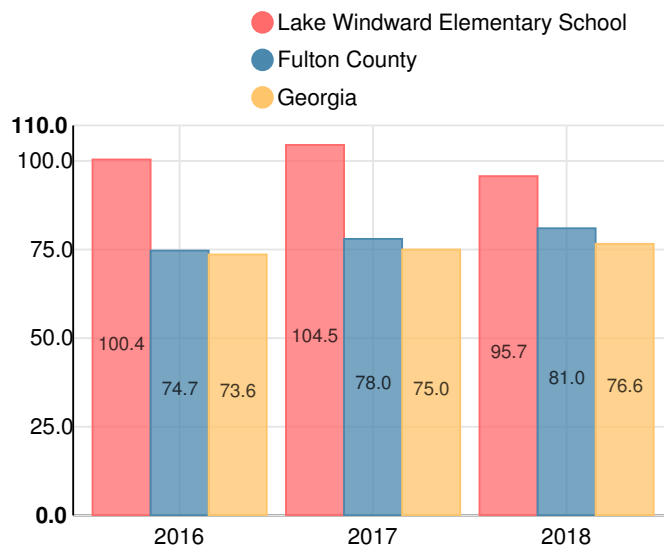

Lake Windward Elementary School

- 11770 East Fox Court, Alpharetta, GA 30005
- (470)254-7050
- Grades: K-5
- Enrollment: 734 students
- Greatest Gains (Platinum)/Highest Performing (Platinum)

Performance Snapshot

- Lake Windward Elementary School's **overall performance is higher than 98% of schools in the state** and is higher than its district.
- Its students' **academic growth is higher than 95% of schools in the state** and higher than its district.
- **74.3% of its 3rd grade students are reading at or above the grade level target.**

Note: For information on educator qualifications and other federal reporting requirements, [click here](#). Discipline data are available in the [K-12 Student Discipline Dashboard](#).

School Wide

A

95.7

Year	Lake Windward Elementary School
2018	A
2017	A
2016	A
2015	A
2014	A

Grade conversion	
A	90 - 100
B	80 - 89.9
C	70 - 79.9
D	60 - 69.9
F	0 - 59.9

CCRPI Single Score