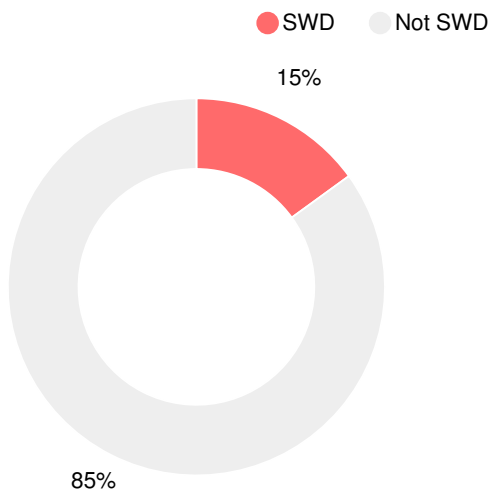

Financial Efficiency Star Rating

Per Pupil Expenditures

Race/Ethnicity

- Asian/Pacific Islander
- American Indian/Alaskan
- Black
- Hispanic
- Multi-racial
- White

Economically Disadvantaged (ED)

Students with Disability (SWD)

English Language Learners (ELL)

Elementary

CCRPI Score

Lake Windward Elementary School

Indicator	2018
Content Mastery	100.0
Progress	97.6
Closing Gaps	86.5
Readiness	92.9
CCRPI Score	95.7

English

Percent of students scoring in each performance level on 2018 Georgia Milestones for elementary grades