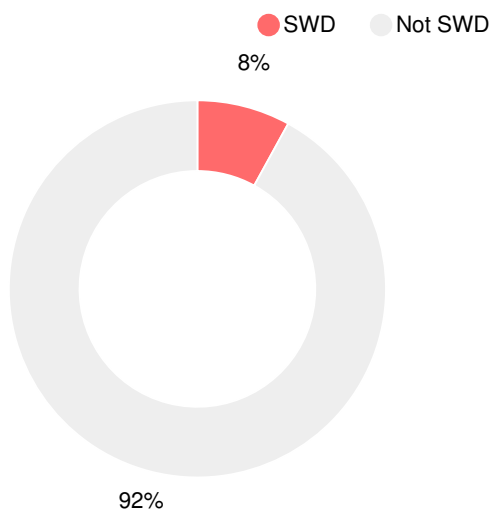

Financial Efficiency Star Rating

Per Pupil Expenditures

Race/Ethnicity

- Asian/Pacific Islander
- American Indian/Alaskan
- Black
- Hispanic
- Multi-racial
- White

Economically Disadvantaged (ED)

Students with Disability (SWD)

English Language Learners (ELL)

High School

CCRPI Score

Alpharetta High School

Indicator	2018
Content Mastery	99.0
Progress	95.8
Closing Gaps	82.9
Readiness	88.5
Graduation Rate	93.7
CCRPI Score	94.1

American Literature & Composition