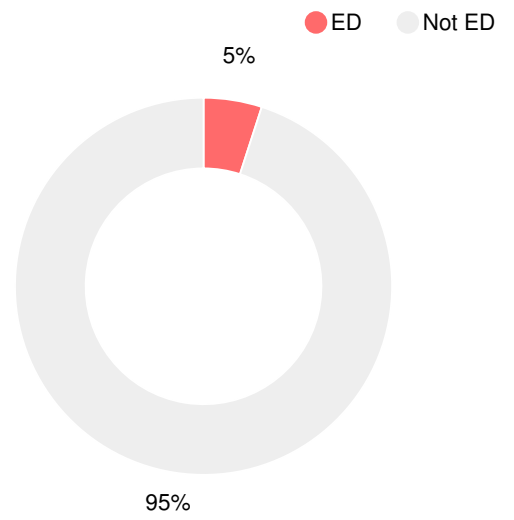

Financial Efficiency Star Rating

Per Pupil Expenditures

Race/Ethnicity

- Asian/Pacific Islander
- American Indian/Alaskan
- Black
- Hispanic
- Multi-racial
- White

Economically Disadvantaged (ED)

Students with Disability (SWD)

English Language Learners (ELL)

High School

CCRPI Score

Alpharetta High School

Indicator	2018
Content Mastery	99.0
Progress	95.8
Closing Gaps	82.9
Readiness	88.5
Graduation Rate	93.7
CCRPI Score	94.1

American Literature & Composition