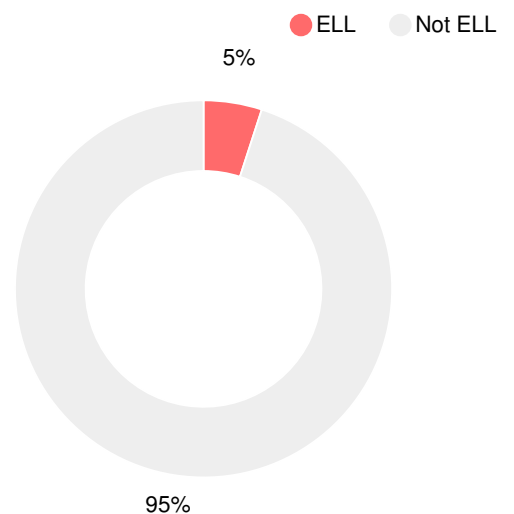

Financial Efficiency Star Rating

Per Pupil Expenditures

Race/Ethnicity

- Asian/Pacific Islander
- American Indian/Alaskan
- Black
- Hispanic
- Multi-racial
- White

Economically Disadvantaged (ED)

Students with Disability (SWD)

English Language Learners (ELL)

High School

CCRPI Score

Alpharetta High School

Indicator	2018
Content Mastery	99.0
Progress	95.8
Closing Gaps	82.9
Readiness	88.5
Graduation Rate	93.7
CCRPI Score	94.1

American Literature & Composition