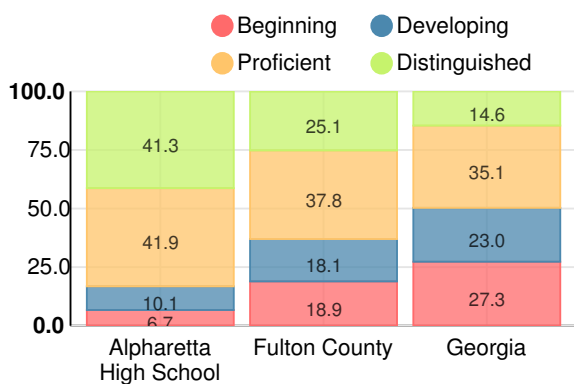

Financial Efficiency Star Rating

Per Pupil Expenditures

Race/Ethnicity

- Asian/Pacific Islander
- American Indian/Alaskan
- Black
- Hispanic
- Multi-racial
- White

Economically Disadvantaged (ED)

Students with Disability (SWD)

English Language Learners (ELL)

High School

CCRPI Score

Alpharetta High School

Indicator	2018
Content Mastery	99.0
Progress	95.8
Closing Gaps	82.9
Readiness	88.5
Graduation Rate	93.7
CCRPI Score	94.1

American Literature & Composition

Percent of students scoring in each performance level on 2018 Georgia Milestones

Coordinate Algebra/Algebra I

Percent of students scoring in each performance level on 2018 Georgia Milestones

Biology

Percent of students scoring in each performance level on 2018 Georgia Milestones

US History

Percent of students scoring in each performance level on 2018 Georgia Milestones

College & Career Readiness

Percent of 12th grade students who are college and career ready

Accelerated Course Taking