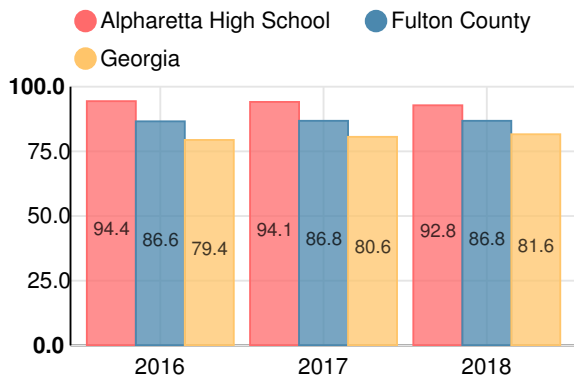

Four-Year Graduation Rate