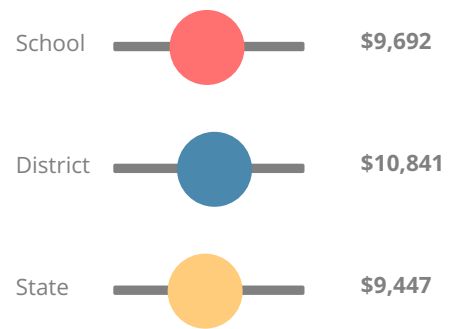

School Wide

A
94.1

Year	Alpharetta High School
2018	A
2017	A
2016	A
2015	B
2014	B

Grade conversion	
A	90 - 100
B	80 - 89.9
C	70 - 79.9
D	60 - 69.9
F	0 - 59.9

CCRPI Single Score

Student Mobility Rate

6.7%

School Climate Star Rating

Financial Efficiency Star Rating

Per Pupil Expenditures

Race/Ethnicity

- Asian/Pacific Islander
- American Indian/Alaskan
- Black
- Hispanic
- Multi-racial
- White

Economically Disadvantaged (ED)

Students with Disability (SWD)