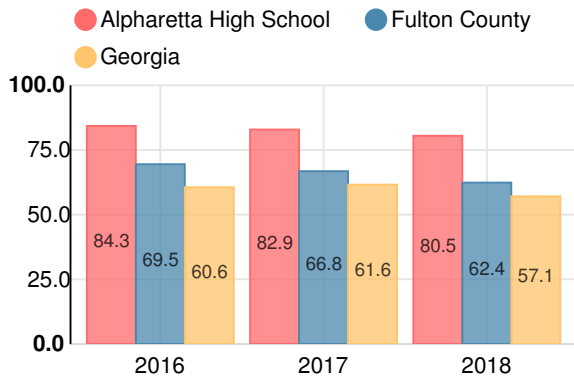

English Language Learners (ELL)

High School

CCRPI Score

Alpharetta High School

Indicator	2018
Content Mastery	99.0
Progress	95.8
Closing Gaps	82.9
Readiness	88.5
Graduation Rate	93.7
CCRPI Score	94.1

American Literature & Composition

Percent of students scoring in each performance level on 2018 Georgia Milestones

Coordinate Algebra/Algebra I

Percent of students scoring in each performance level on 2018 Georgia Milestones

Biology

Percent of students scoring in each performance level on 2018 Georgia Milestones

US History

Percent of students scoring in each performance level on 2018 Georgia Milestones

College & Career Readiness

Percent of 12th grade students who are college and career ready

Accelerated Course Taking