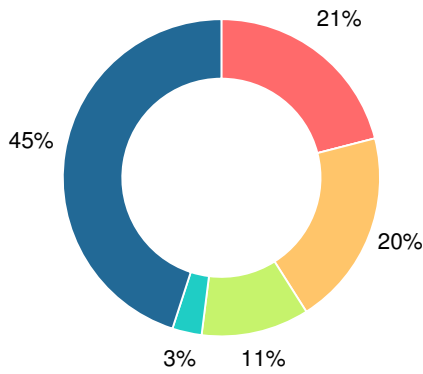

Financial Efficiency Star Rating

Per Pupil Expenditures

Race/Ethnicity

- Asian/Pacific Islander
- American Indian/Alaskan
- Black
- Hispanic
- Multi-racial
- White

Economically Disadvantaged (ED)

Students with Disability (SWD)