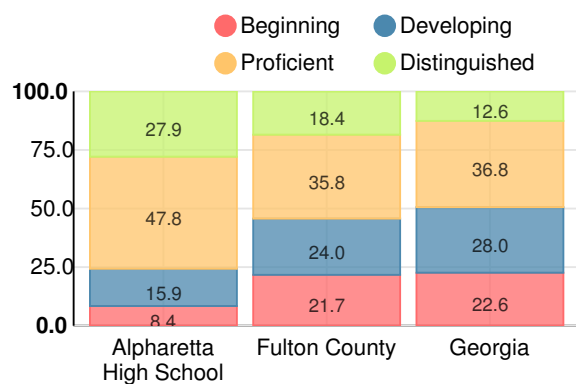

Financial Efficiency Star Rating

Per Pupil Expenditures

Race/Ethnicity

- Asian/Pacific Islander
- American Indian/Alaskan
- Black
- Hispanic
- Multi-racial
- White

Economically Disadvantaged (ED)

Students with Disability (SWD)

English Language Learners (ELL)

High School

CCRPI Score

Alpharetta High School

Indicator	2018
Content Mastery	99.0
Progress	95.8
Closing Gaps	82.9
Readiness	88.5
Graduation Rate	93.7
CCRPI Score	94.1

American Literature & Composition

Percent of students scoring in each performance level on 2018 Georgia Milestones

Coordinate Algebra/Algebra I

Percent of students scoring in each performance level on 2018 Georgia Milestones

Biology

Percent of students scoring in each performance level on 2018 Georgia Milestones

US History

Percent of students scoring in each performance level on 2018 Georgia Milestones

College & Career Readiness

Percent of 12th grade students who are college and career ready

Accelerated Course Taking