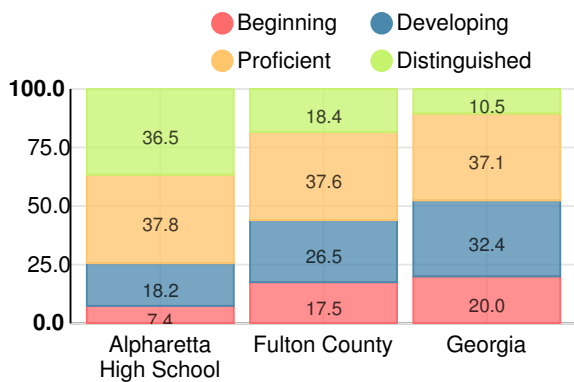

Financial Efficiency Star Rating

Per Pupil Expenditures

Race/Ethnicity

- Asian/Pacific Islander
- American Indian/Alaskan
- Black
- Hispanic
- Multi-racial
- White

Economically Disadvantaged (ED)

Students with Disability (SWD)

English Language Learners (ELL)

High School

CCRPI Score

Alpharetta High School

Indicator	2018
Content Mastery	99.0
Progress	95.8
Closing Gaps	82.9
Readiness	88.5
Graduation Rate	93.7
CCRPI Score	94.1

American Literature & Composition

Percent of students scoring in each performance level on 2018 Georgia Milestones

Coordinate Algebra/Algebra I

Percent of students scoring in each performance level on 2018 Georgia Milestones

Biology

Percent of students scoring in each performance level on 2018 Georgia Milestones

US History

Percent of students scoring in each performance level on 2018 Georgia Milestones

College & Career Readiness

Percent of 12th grade students who are college and career ready

Accelerated Course Taking