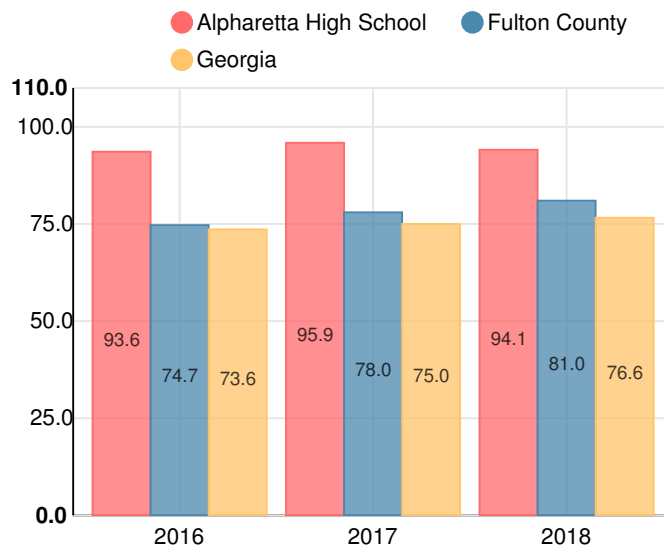

Performance Snapshot

- Alpharetta High School's **overall performance is higher than 98% of schools in the state** and is higher than its district.
- Its students' **academic growth is higher than 94% of schools in the state** and higher than its district.
- **Its four-year graduation rate is 92.8%**, which is higher than **77% of high schools in the state** and higher than its district.
- **80.5% of graduates are college and career ready**.

School Wide

A
94.1

Year	Alpharetta High School
2018	A
2017	A
2016	A
2015	B
2014	B

Grade conversion	
A	90 - 100
B	80 - 89.9
C	70 - 79.9
D	60 - 69.9
F	0 - 59.9

CCRPI Single Score

Student Mobility Rate

6.7%

School Climate Star Rating