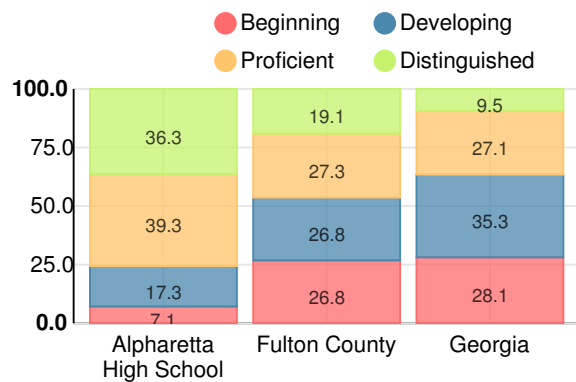

Financial Efficiency Star Rating

Per Pupil Expenditures

Race/Ethnicity

- Asian/Pacific Islander
- American Indian/Alaskan
- Black
- Hispanic
- Multi-racial
- White

Economically Disadvantaged (ED)

Students with Disability (SWD)

English Language Learners (ELL)

High School

CCRPI Score

Alpharetta High School

Indicator	2018
Content Mastery	99.0
Progress	95.8
Closing Gaps	82.9
Readiness	88.5
Graduation Rate	93.7
CCRPI Score	94.1

American Literature & Composition

Percent of students scoring in each performance level on 2018 Georgia Milestones

Coordinate Algebra/Algebra I

Percent of students scoring in each performance level on 2018 Georgia Milestones

Biology

Percent of students scoring in each performance level on 2018 Georgia Milestones

US History

Percent of students scoring in each performance level on 2018 Georgia Milestones

College & Career Readiness

Percent of 12th grade students who are college and career ready

Accelerated Course Taking