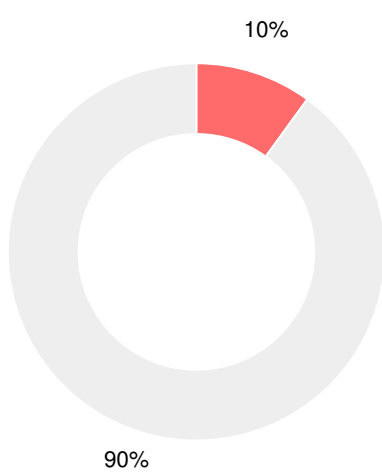

Students with Disability (SWD)

- SWD
- Not SWD