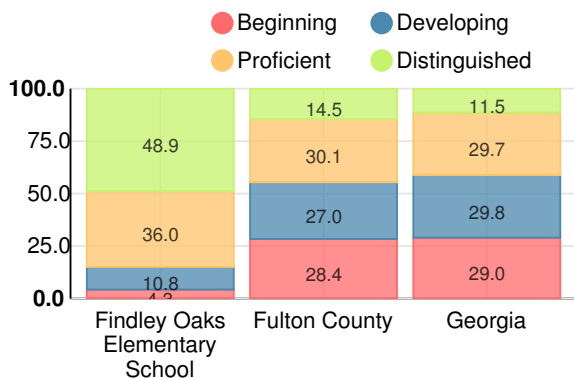

6.9%

School Climate Star Rating

Financial Efficiency Star Rating

Per Pupil Expenditures

Race/Ethnicity

- Asian/Pacific Islander
- American Indian/Alaskan
- Black
- Hispanic
- Multi-racial
- White

Economically Disadvantaged (ED)

Indicator	2018
Content Mastery	100.0
Progress	99.6
Closing Gaps	100.0
Readiness	92.8
CCRPI Score	98.4

English

Percent of students scoring in each performance level on 2018 Georgia Milestones for elementary grades

Mathematics

Percent of students scoring in each performance level on 2018 Georgia Milestones for elementary grades

Science

Percent of students scoring in each performance level on 2018 Georgia Milestones for elementary grades

Social Studies

Percent of students scoring in each performance level on 2018 Georgia Milestones for elementary grades

Reading at or above the Grade Level Target (3rd Grade)

Percent of students in grade 3 achieving Lexile measure equal to or greater than 670