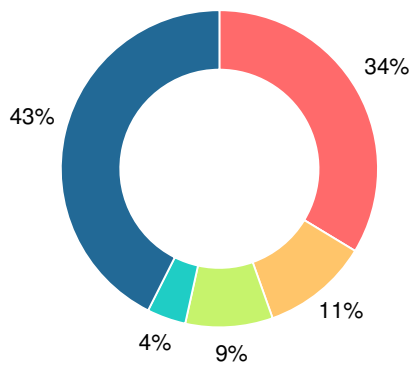

6.9%

School Climate Star Rating

Financial Efficiency Star Rating

Per Pupil Expenditures

Race/Ethnicity

- Asian/Pacific Islander
- American Indian/Alaskan
- Black
- Hispanic
- Multi-racial
- White

Economically Disadvantaged (ED)