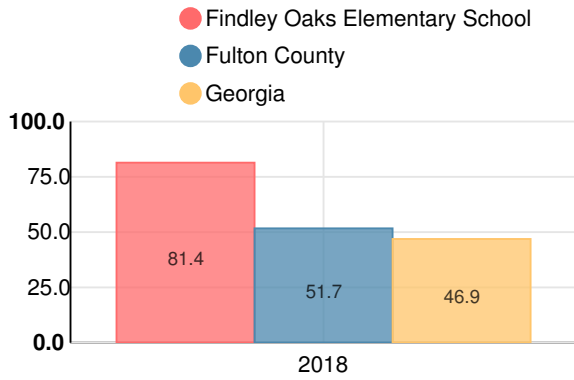

Indicator	2018
Content Mastery	100.0
Progress	99.6
Closing Gaps	100.0
Readiness	92.8
CCRPI Score	98.4

English

Percent of students scoring in each performance level on 2018 Georgia Milestones for elementary grades

Mathematics

Percent of students scoring in each performance level on 2018 Georgia Milestones for elementary grades

Science

Percent of students scoring in each performance level on 2018 Georgia Milestones for elementary grades

Social Studies

Percent of students scoring in each performance level on 2018 Georgia Milestones for elementary grades

Reading at or above the Grade Level Target (3rd Grade)

Percent of students in grade 3 achieving Lexile measure equal to or greater than 670