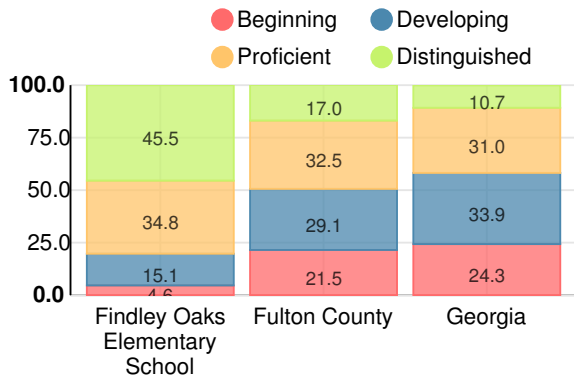

6.9%

School Climate Star Rating

Financial Efficiency Star Rating

Per Pupil Expenditures

Race/Ethnicity

- Asian/Pacific Islander
- American Indian/Alaskan
- Black
- Hispanic
- Multi-racial
- White

Economically Disadvantaged (ED)

- ED
- Not ED

Students with Disability (SWD)

- SWD
- Not SWD

English Language Learners (ELL)

- ELL
- Not ELL

Elementary

CCRPI Score

Findley Oaks Elementary School

Indicator	2018
Content Mastery	100.0
Progress	99.6
Closing Gaps	100.0
Readiness	92.8
CCRPI Score	98.4

English

Percent of students scoring in each performance level on 2018 Georgia Milestones for elementary grades

Mathematics

Percent of students scoring in each performance level on 2018 Georgia Milestones for elementary grades

Science

Percent of students scoring in each performance level on 2018 Georgia Milestones for elementary grades