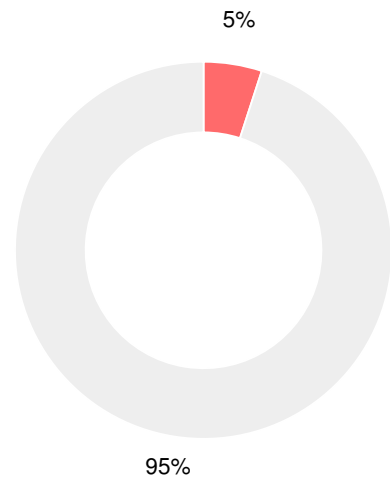

Economically Disadvantaged (ED)

- ED
- Not ED