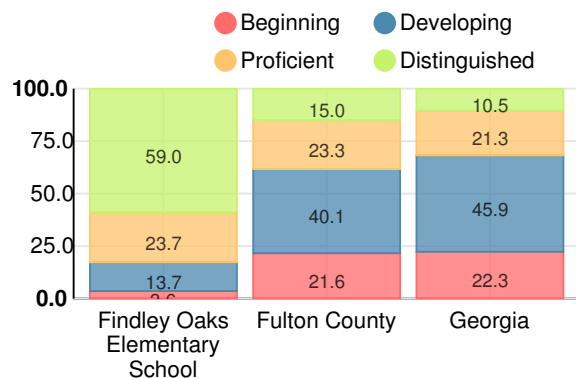

6.9%

School Climate Star Rating

Financial Efficiency Star Rating

Per Pupil Expenditures

Race/Ethnicity

- Asian/Pacific Islander
- American Indian/Alaskan
- Black
- Hispanic
- Multi-racial
- White

Economically Disadvantaged (ED)

Indicator	2018
Content Mastery	100.0
Progress	99.6
Closing Gaps	100.0
Readiness	92.8
CCRPI Score	98.4

English

Percent of students scoring in each performance level on 2018 Georgia Milestones for elementary grades

Mathematics

Percent of students scoring in each performance level on 2018 Georgia Milestones for elementary grades

Science

Percent of students scoring in each performance level on 2018 Georgia Milestones for elementary grades

Social Studies

Percent of students scoring in each performance level on 2018 Georgia Milestones for elementary grades

Reading at or above the Grade Level Target (3rd Grade)

Percent of students in grade 3 achieving Lexile measure equal to or greater than 670