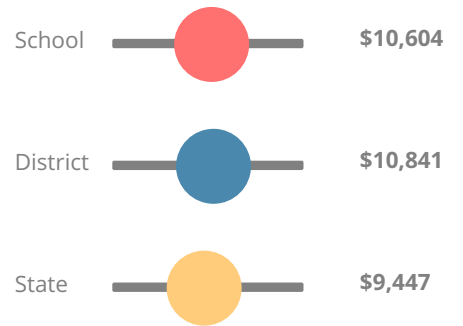

6.9%

School Climate Star Rating

Financial Efficiency Star Rating

Per Pupil Expenditures

Race/Ethnicity

- Asian/Pacific Islander
- American Indian/Alaskan
- Black
- Hispanic
- Multi-racial
- White

Economically Disadvantaged (ED)