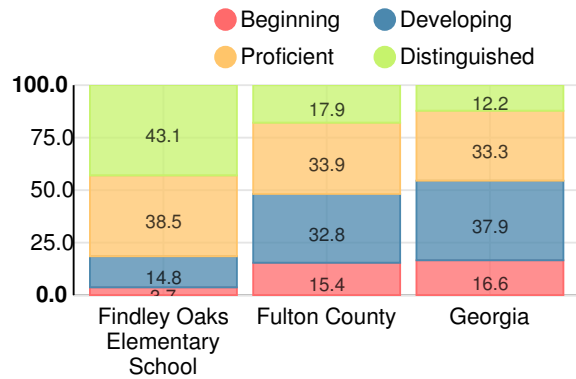

6.9%

School Climate Star Rating

Financial Efficiency Star Rating

Per Pupil Expenditures

Race/Ethnicity

- Asian/Pacific Islander
- American Indian/Alaskan
- Black
- Hispanic
- Multi-racial
- White

Economically Disadvantaged (ED)

Indicator	2018
Content Mastery	100.0
Progress	99.6
Closing Gaps	100.0
Readiness	92.8
CCRPI Score	98.4

English

Percent of students scoring in each performance level on 2018 Georgia Milestones for elementary grades

Mathematics

Percent of students scoring in each performance level on 2018 Georgia Milestones for elementary grades

Science

Percent of students scoring in each performance level on 2018 Georgia Milestones for elementary grades

Social Studies

Percent of students scoring in each performance level on 2018 Georgia Milestones for elementary grades

Reading at or above the Grade Level Target (3rd Grade)

Percent of students in grade 3 achieving Lexile measure equal to or greater than 670