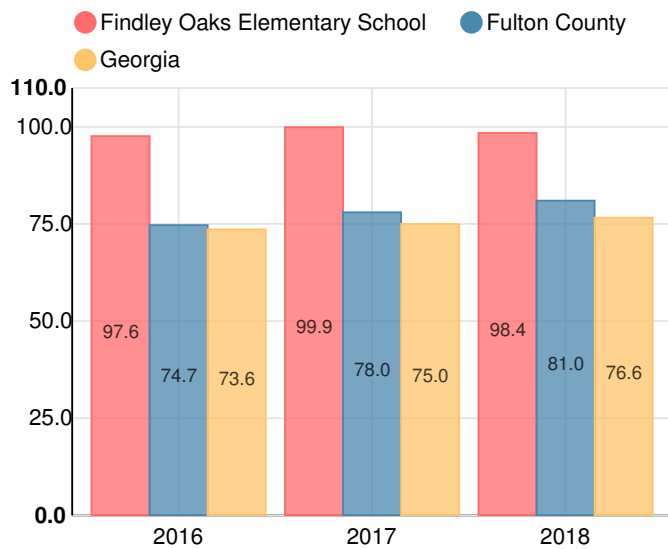

School Wide

A

98.4

Year	Findley Oaks Elementary School
2018	A
2017	A
2016	A
2015	A
2014	A

Grade conversion	
A	90 - 100
B	80 - 89.9
C	70 - 79.9
D	60 - 69.9
F	0 - 59.9

CCRPI Single Score

Student Mobility Rate