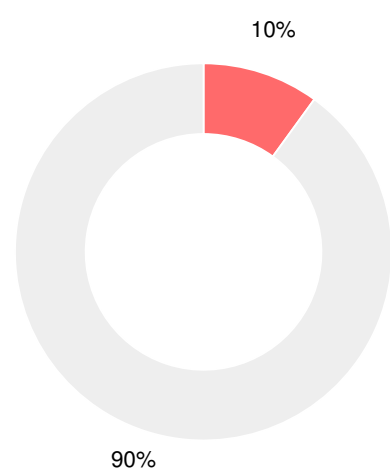

- ED
- Not ED

Students with Disability (SWD)

- SWD
- Not SWD

English Language Learners (ELL)

- ELL
- Not ELL

Elementary

CCRPI Score

Findley Oaks Elementary School

Indicator	2018
Content Mastery	100.0
Progress	99.6
Closing Gaps	100.0
Readiness	92.8
CCRPI Score	98.4

English

Percent of students scoring in each performance level on 2018 Georgia Milestones for elementary grades