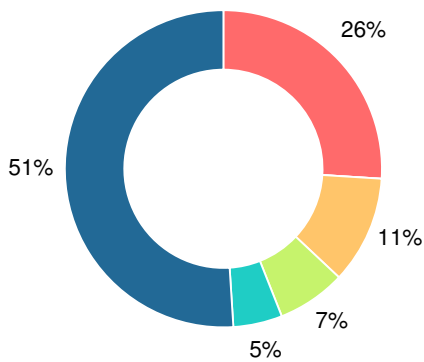

## CCRPI Single Score

Student Mobility Rate

7.9%

School Climate Star Rating

Financial Efficiency Star Rating

Per Pupil Expenditures

Race/Ethnicity

- Asian/Pacific Islander
- American Indian/Alaskan
- Black
- Hispanic
- Multi-racial
- White