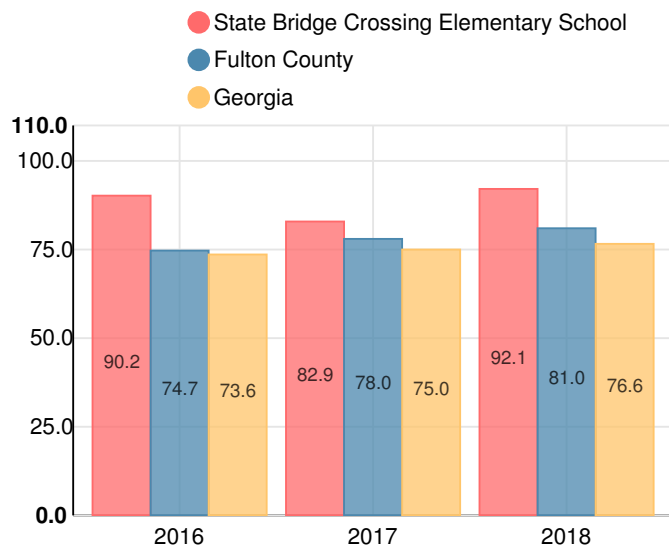

State Bridge Crossing Elementary School

5530 State Bridge Road, Johns Creek, GA 30022

(470)254-3850

Grades: K-5

Enrollment: 725 students

Highest Performing (Silver)

Note: For information on educator qualifications and other federal reporting requirements, [click here](#). Discipline data are available in the [K-12 Student Discipline Dashboard](#).

Performance Snapshot

- State Bridge Crossing Elementary School's **overall performance is higher than 95% of schools in the state** and is higher than its district.
- Its students' **academic growth is higher than 52% of schools in the state** and similar to its district.
- **77.4% of its 3rd grade students are reading at or above the grade level target.**

School Wide

A
92.1

Year	State Bridge Crossing Elementary School
2018	A
2017	B
2016	A
2015	B
2014	A

Grade conversion	
A	90 - 100
B	80 - 89.9
C	70 - 79.9
D	60 - 69.9
F	0 - 59.9

CCRPI Single Score