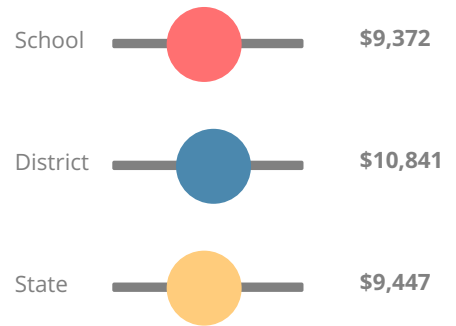

| Grade conversion |           |
|------------------|-----------|
| A                | 90 - 100  |
| B                | 80 - 89.9 |
| C                | 70 - 79.9 |
| D                | 60 - 69.9 |
| F                | 0 - 59.9  |

## CCRPI Single Score

Student Mobility Rate

7.9%

School Climate Star Rating

Financial Efficiency Star Rating

Per Pupil Expenditures

Race/Ethnicity

- Asian/Pacific Islander
- American Indian/Alaskan
- Black
- Hispanic
- Multi-racial
- White