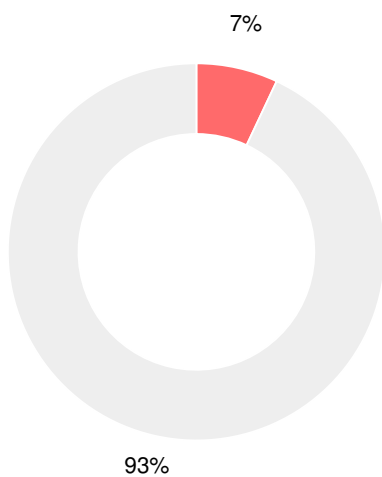

Students with Disability (SWD)

- SWD
- Not SWD