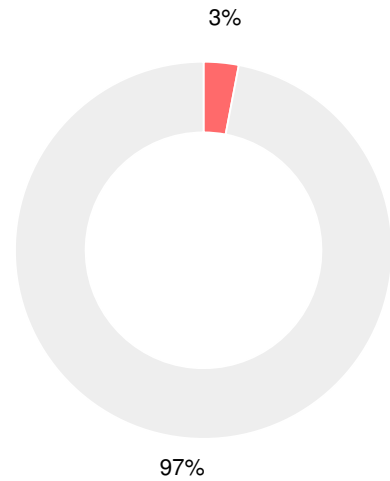

Economically Disadvantaged (ED)

- ED
- Not ED