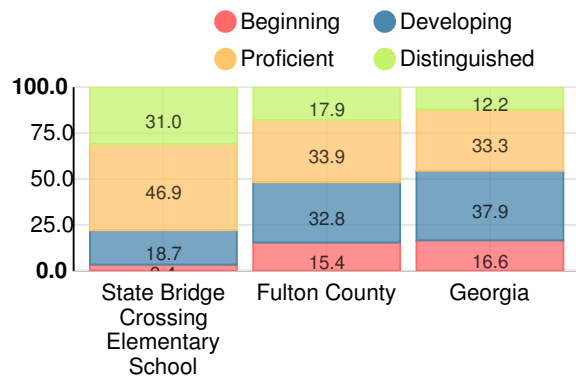

## CCRPI Score

### State Bridge Crossing Elementary School

| Indicator          | 2018        |
|--------------------|-------------|
| Content Mastery    | 99.3        |
| Progress           | 83.5        |
| Closing Gaps       | 96.4        |
| Readiness          | 92.9        |
| <b>CCRPI Score</b> | <b>92.1</b> |

### English

Percent of students scoring in each performance level on 2018 Georgia Milestones for elementary grades

### Mathematics

Percent of students scoring in each performance level on 2018 Georgia Milestones for elementary grades