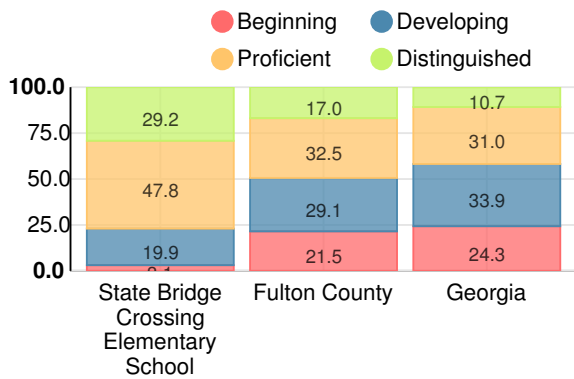

Elementary

CCRPI Score

State Bridge Crossing Elementary School

Indicator	2018
Content Mastery	99.3
Progress	83.5
Closing Gaps	96.4
Readiness	92.9
CCRPI Score	92.1

English

Percent of students scoring in each performance level on 2018 Georgia Milestones for elementary grades