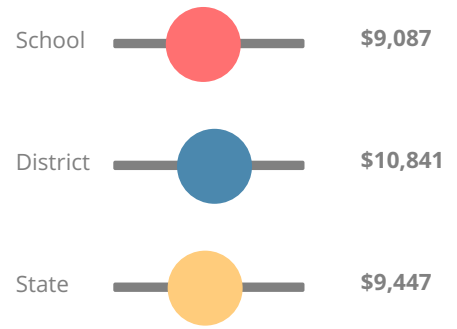

## CCRPI Single Score

Student Mobility Rate

5.7%

School Climate Star Rating

Financial Efficiency Star Rating

Per Pupil Expenditures

Race/Ethnicity

- Asian/Pacific Islander
- American Indian/Alaskan
- Black
- Hispanic
- Multi-racial
- White