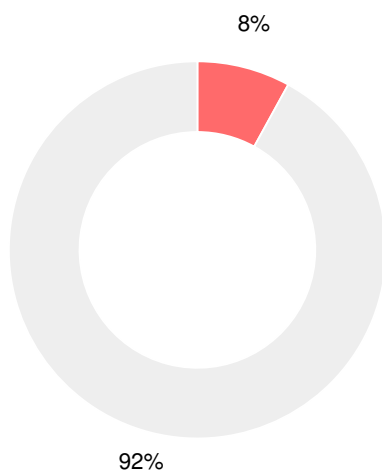

Students with Disability (SWD)

- SWD
- Not SWD