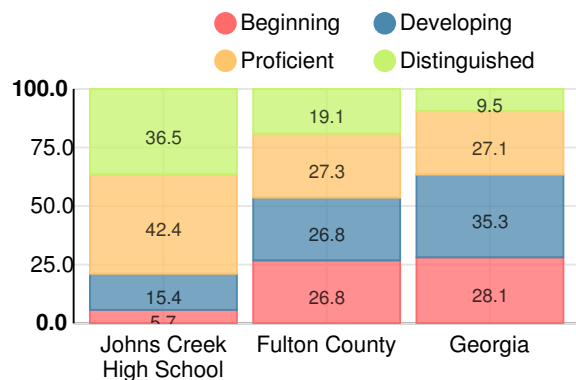

## CCRPI Score

### Johns Creek High School

Indicator	2018
Content Mastery	99.6
Progress	94.2
Closing Gaps	80.6
Readiness	89.6
Graduation Rate	97.3
<b>CCRPI Score</b>	<b>94.2</b>

### American Literature & Composition

Percent of students scoring in each performance level on 2018 Georgia Milestones

### Coordinate Algebra/Algebra I

Percent of students scoring in each performance level on 2018 Georgia Milestones