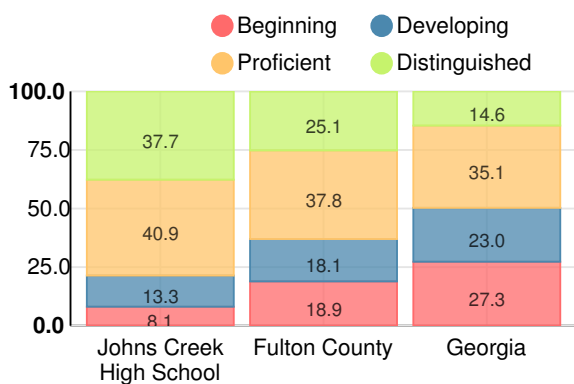

### Johns Creek High School

Indicator	2018
Content Mastery	99.6
Progress	94.2
Closing Gaps	80.6
Readiness	89.6
Graduation Rate	97.3
<b>CCRPI Score</b>	<b>94.2</b>

### American Literature & Composition

Percent of students scoring in each performance level on 2018 Georgia Milestones

### Coordinate Algebra/Algebra I

Percent of students scoring in each performance level on 2018 Georgia Milestones

### Biology

Percent of students scoring in each performance level on 2018 Georgia Milestones