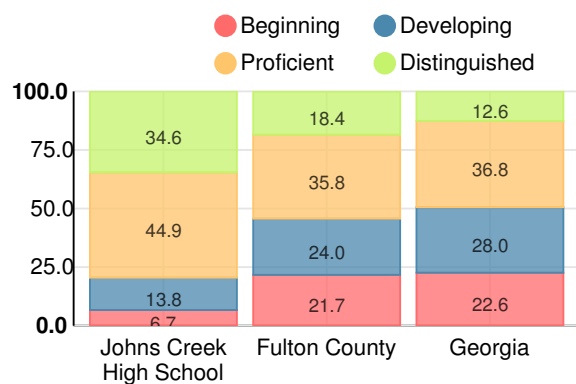

### American Literature & Composition

Percent of students scoring in each performance level on 2018 Georgia Milestones

### Coordinate Algebra/Algebra I

Percent of students scoring in each performance level on 2018 Georgia Milestones

### Biology

Percent of students scoring in each performance level on 2018 Georgia Milestones

### US History

Percent of students scoring in each performance level on 2018 Georgia Milestones

College & Career Readiness

Percent of 12th grade students who are college and career ready

Accelerated Course Taking