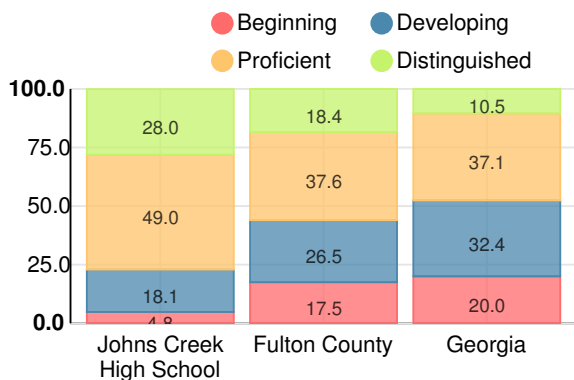

High School

CCRPI Score

Johns Creek High School

Indicator	2018
Content Mastery	99.6
Progress	94.2
Closing Gaps	80.6
Readiness	89.6
Graduation Rate	97.3
CCRPI Score	94.2

American Literature & Composition

Percent of students scoring in each performance level on 2018 Georgia Milestones