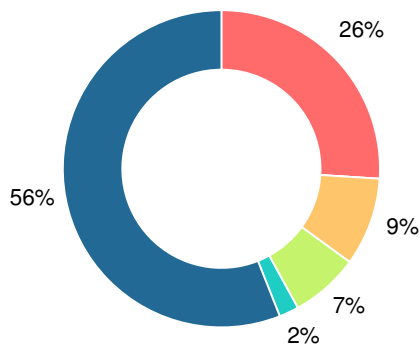

## CCRPI Single Score

Student Mobility Rate

5.7%

School Climate Star Rating

Financial Efficiency Star Rating

Per Pupil Expenditures

Race/Ethnicity

- Asian/Pacific Islander
- American Indian/Alaskan
- Black
- Hispanic
- Multi-racial
- White