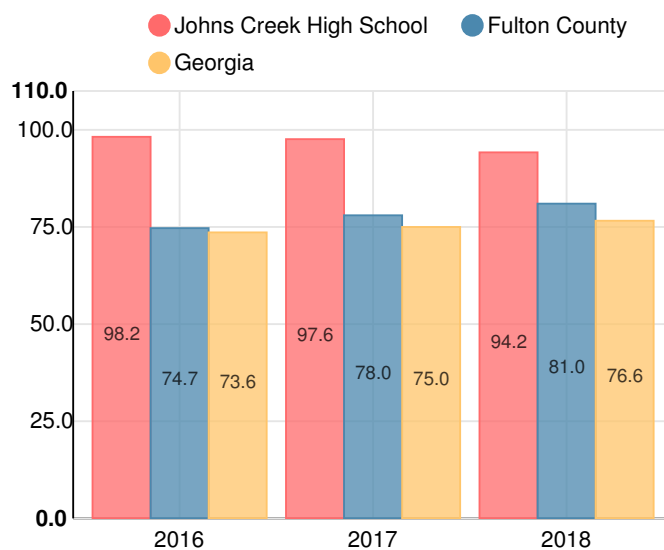

Johns Creek High School

5575 State Bridge Road, Johns Creek, GA 30022

(470)254-2138

Grades: 9-12

Enrollment: 2142 students

Greatest Gains (Bronze)

Note: For information on educator qualifications and other federal reporting requirements, [click here](#). Discipline data are available in the [K-12 Student Discipline Dashboard](#).

Performance Snapshot

- Johns Creek High School's **overall performance is higher than 98% of schools in the state** and is higher than its district.
- Its students' **academic growth is higher than 90% of schools in the state** and higher than its district.
- **Its four-year graduation rate is 97.1%**, which is higher than **94% of high schools in the state** and higher than its district.
- **82.8% of graduates are college and career ready**.

School Wide

A
94.2

Year	Johns Creek High School
2018	A
2017	A
2016	A
2015	A
2014	A

Grade conversion	
A	90 - 100
B	80 - 89.9
C	70 - 79.9
D	60 - 69.9
F	0 - 59.9

CCRPI Single Score