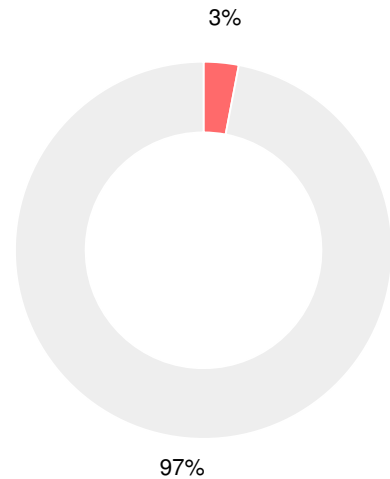

Economically Disadvantaged (ED)

- ED
- Not ED