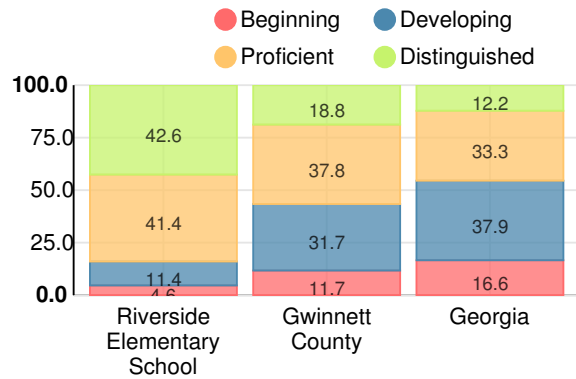

## CCRPI Score

### Riverside Elementary School

Indicator	2018
Content Mastery	100.0
Progress	99.0
Closing Gaps	100.0
Readiness	94.4
<b>CCRPI Score</b>	<b>98.5</b>

### English

Percent of students scoring in each performance level on 2018 Georgia Milestones for elementary grades

### Mathematics

Percent of students scoring in each performance level on 2018 Georgia Milestones for elementary grades