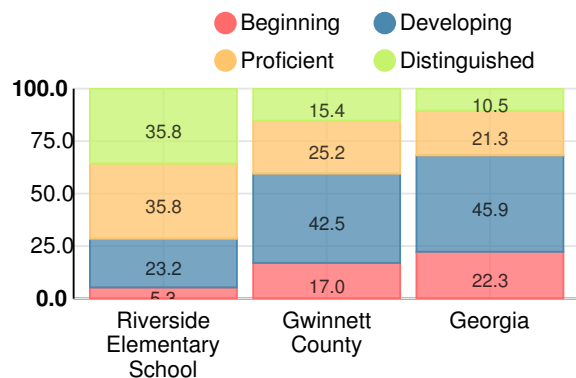

Social Studies

Percent of students scoring in each performance level on 2018 Georgia Milestones for elementary grades