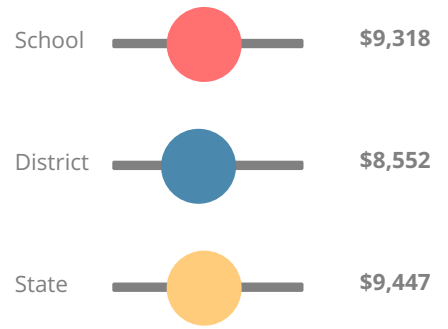

### CCRPI Single Score

Student Mobility Rate

5.8%

School Climate Star Rating

Financial Efficiency Star Rating

Per Pupil Expenditures

Race/Ethnicity

- Asian/Pacific Islander
- American Indian/Alaskan
- Black
- Hispanic
- Multi-racial
- White