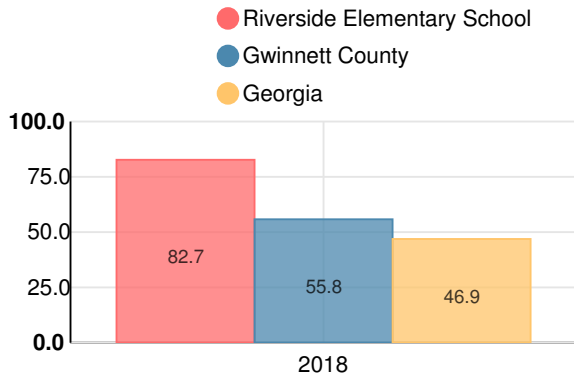

### Mathematics

Percent of students scoring in each performance level on 2018 Georgia Milestones for elementary grades

### Science

Percent of students scoring in each performance level on 2018 Georgia Milestones for elementary grades

### Social Studies

Percent of students scoring in each performance level on 2018 Georgia Milestones for elementary grades

**Reading at or above the Grade Level Target (3rd Grade)**

Percent of students in grade 3 achieving Lexile measure equal to or greater than 670