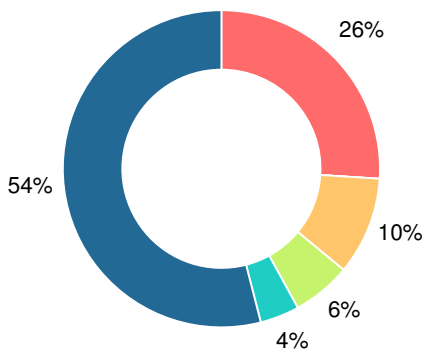

### CCRPI Single Score

Student Mobility Rate

5.8%

School Climate Star Rating

Financial Efficiency Star Rating

Per Pupil Expenditures

Race/Ethnicity

- Asian/Pacific Islander
- American Indian/Alaskan
- Black
- Hispanic
- Multi-racial
- White