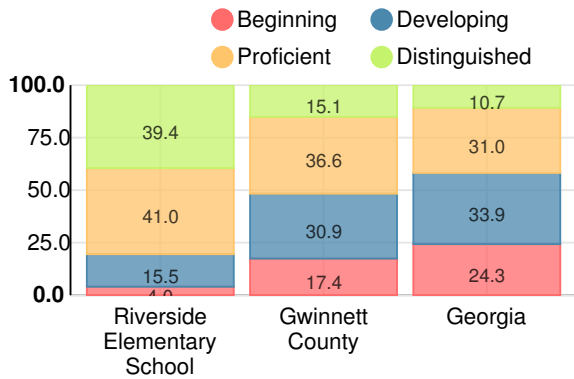

Elementary

CCRPI Score

Riverside Elementary School

Indicator	2018
Content Mastery	100.0
Progress	99.0
Closing Gaps	100.0
Readiness	94.4
CCRPI Score	98.5

English

Percent of students scoring in each performance level on 2018 Georgia Milestones for elementary grades