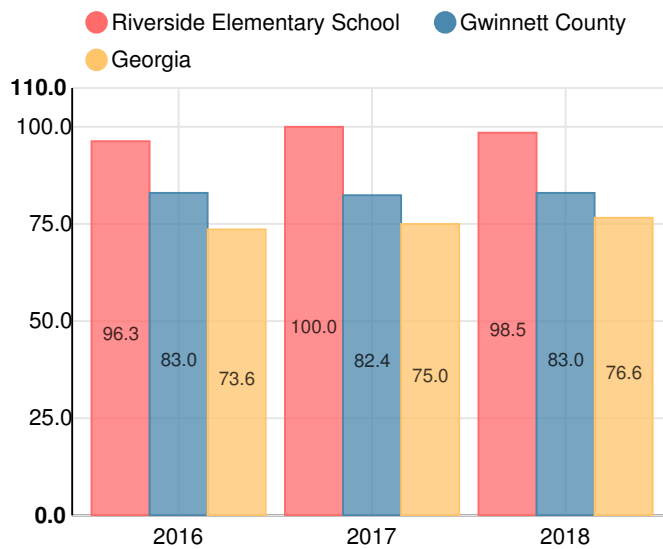

Riverside Elementary School

- 5445 Settles Bridge Road, Suwanee, GA 30024
- (678)482-1000
- Grades: K-5
- Enrollment: 996 students
- Greatest Gains (Silver)/Highest Performing (Gold)

Performance Snapshot

- Riverside Elementary School's **overall performance is higher than 99% of schools in the state** and is higher than its district.
- Its students' **academic growth is higher than 97% of schools in the state** and higher than its district.
- **82.7% of its 3rd grade students are reading at or above the grade level target.**
- Riverside Elementary School is **Beating the Odds**, meaning that it performs better than similar schools.

Note: For information on educator qualifications and other federal reporting requirements, [click here](#). Discipline data are available in the [K-12 Student Discipline Dashboard](#).

School Wide

A
98.5

Year	Riverside Elementary School
2018	A
2017	A
2016	A
2015	A
2014	A

Grade conversion	
A	90 - 100
B	80 - 89.9
C	70 - 79.9
D	60 - 69.9
F	0 - 59.9

CCRPI Single Score