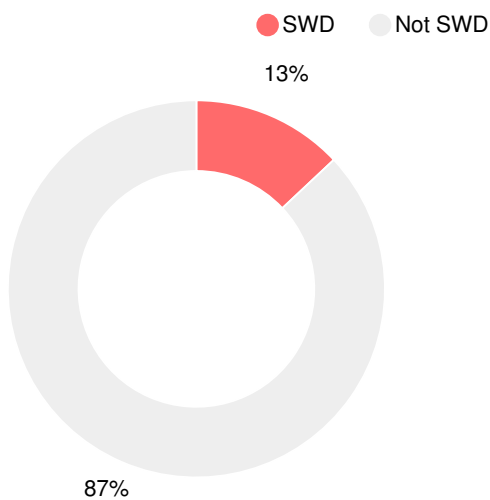

Financial Efficiency Star Rating

Per Pupil Expenditures

Race/Ethnicity

Economically Disadvantaged (ED)

Students with Disability (SWD)

English Language Learners (ELL)

Middle School

CCRPI Score

Northbrook Middle School

Indicator	2018
Content Mastery	85.4
Progress	99.2
Closing Gaps	95.6
Readiness	90.2
CCRPI Score	92.7

English

Percent of students scoring in each performance level on 2018 Georgia Milestones for middle school grades