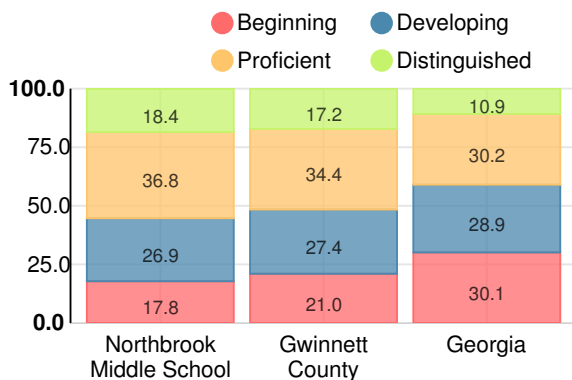

Performance Snapshot

- Northbrook Middle School's **overall performance is higher than 96% of schools in the state** and is higher than its district.
- Its students' **academic growth is higher than 98% of schools in the state** and higher than its district.
- **79.6% of its 8th grade students are reading at or above the grade level target.**
- Northbrook Middle School is **Beating the Odds**, meaning that it performs better than similar schools.

Financial Efficiency Star Rating

Per Pupil Expenditures

Race/Ethnicity

Economically Disadvantaged (ED)

Students with Disability (SWD)

English Language Learners (ELL)

Middle School

CCRPI Score

Northbrook Middle School

Indicator	2018
Content Mastery	85.4
Progress	99.2
Closing Gaps	95.6
Readiness	90.2
CCRPI Score	92.7

English

Percent of students scoring in each performance level on 2018 Georgia Milestones for middle school grades

Mathematics

Percent of students scoring in each performance level on 2018 Georgia Milestones for middle school grades

Science

Percent of students scoring in each performance level on 2018 Georgia Milestones for middle school grades