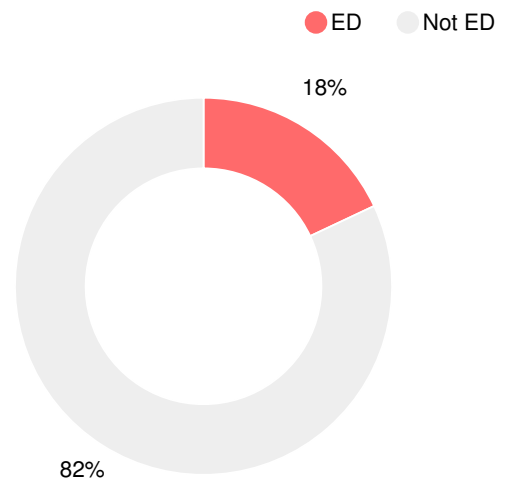

Financial Efficiency Star Rating

Per Pupil Expenditures

Race/Ethnicity

Economically Disadvantaged (ED)

Students with Disability (SWD)

English Language Learners (ELL)

Middle School

CCRPI Score

Northbrook Middle School

Indicator	2018
Content Mastery	85.4
Progress	99.2
Closing Gaps	95.6
Readiness	90.2
CCRPI Score	92.7

English

Percent of students scoring in each performance level on 2018 Georgia Milestones for middle school grades