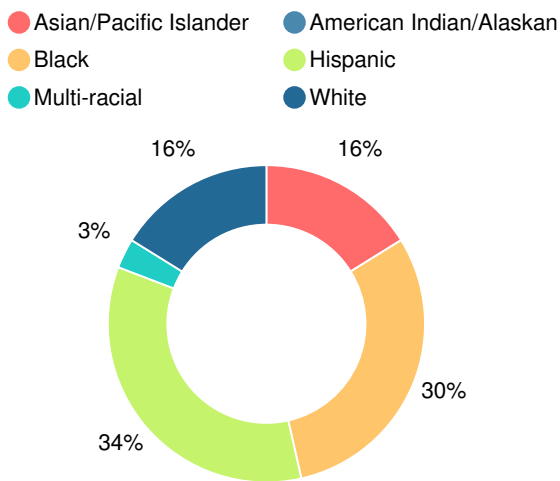

Financial Efficiency Star Rating

Per Pupil Expenditures

Race/Ethnicity

Economically Disadvantaged (ED)

Students with Disability (SWD)

English Language Learners (ELL)

Middle School

CCRPI Score