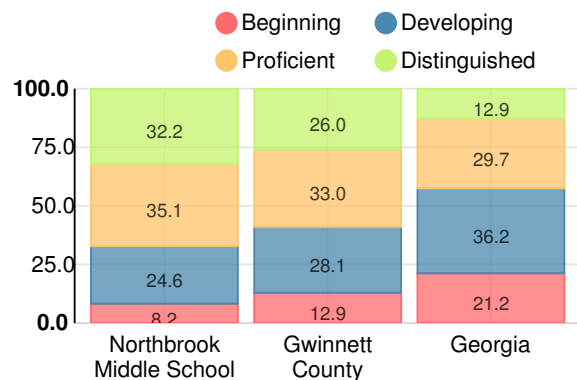

Performance Snapshot

- Northbrook Middle School's **overall performance is higher than 96% of schools in the state** and is higher than its district.
- Its students' **academic growth is higher than 98% of schools in the state** and higher than its district.
- **79.6% of its 8th grade students are reading at or above the grade level target.**
- Northbrook Middle School is **Beating the Odds**, meaning that it performs better than similar schools.

Northbrook Middle School

Indicator	2018
Content Mastery	85.4
Progress	99.2
Closing Gaps	95.6
Readiness	90.2
CCRPI Score	92.7

English

Percent of students scoring in each performance level on 2018 Georgia Milestones for middle school grades

Mathematics

Percent of students scoring in each performance level on 2018 Georgia Milestones for middle school grades

Science

Percent of students scoring in each performance level on 2018 Georgia Milestones for middle school grades

Social Studies

Percent of students scoring in each performance level on 2018 Georgia Milestones for middle school grades

Reading at or above the Grade Level Target (8th Grade)

Percent of students in grade 8 achieving Lexile measure greater than 1097