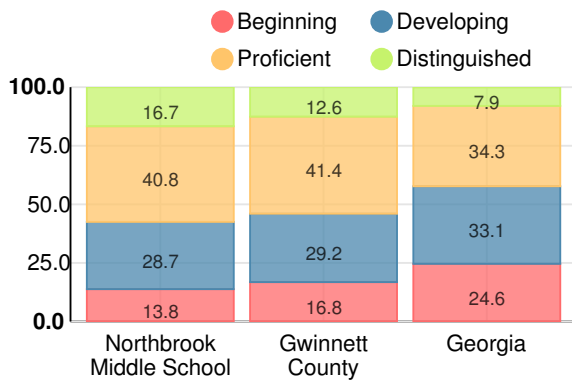

Performance Snapshot

- Northbrook Middle School's **overall performance is higher than 96% of schools in the state** and is higher than its district.
- Its students' **academic growth is higher than 98% of schools in the state** and higher than its district.
- **79.6% of its 8th grade students are reading at or above the grade level target.**
- Northbrook Middle School is **Beating the Odds**, meaning that it performs better than similar schools.

School Wide

A
92.7

Year	Northbrook Middle School
2018	A
2017	B
2016	B
2015	D

Grade conversion	
A	90 - 100
B	80 - 89.9
C	70 - 79.9
D	60 - 69.9
F	0 - 59.9

CCRPI Single Score

Student Mobility Rate

10.9%

School Climate Star Rating

Financial Efficiency Star Rating

Per Pupil Expenditures

Race/Ethnicity

Economically Disadvantaged (ED)

Students with Disability (SWD)

English Language Learners (ELL)

Middle School

CCRPI Score

Northbrook Middle School

Indicator	2018
Content Mastery	85.4
Progress	99.2
Closing Gaps	95.6
Readiness	90.2
CCRPI Score	92.7

English

Percent of students scoring in each performance level on 2018 Georgia Milestones for middle school grades