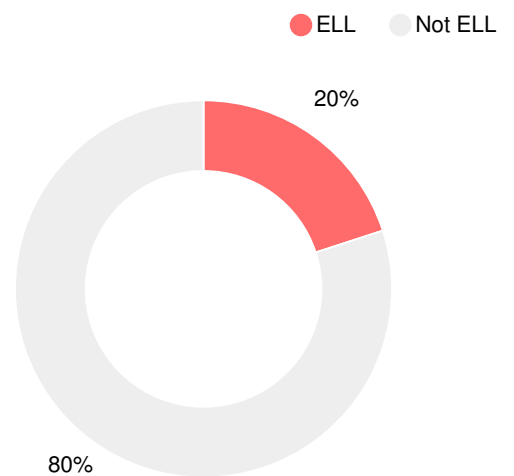

Financial Efficiency Star Rating

Per Pupil Expenditures

Race/Ethnicity

Economically Disadvantaged (ED)

Students with Disability (SWD)

English Language Learners (ELL)

Middle School

CCRPI Score

Northbrook Middle School

Indicator	2018
Content Mastery	85.4
Progress	99.2
Closing Gaps	95.6
Readiness	90.2
CCRPI Score	92.7

English

Percent of students scoring in each performance level on 2018 Georgia Milestones for middle school grades