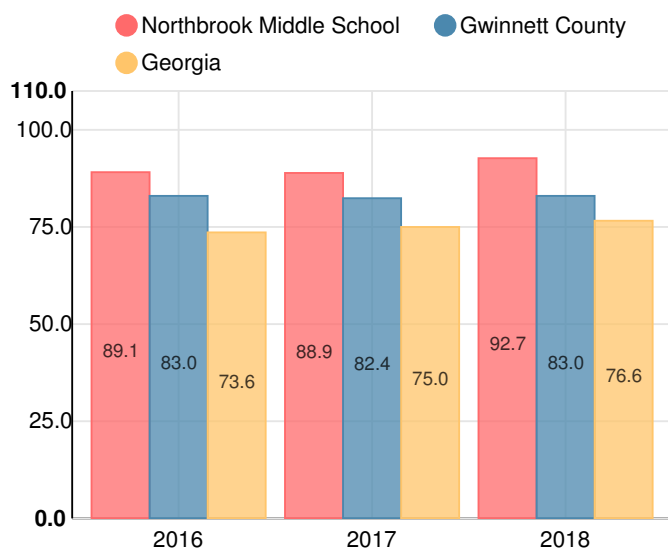

Performance Snapshot

- Northbrook Middle School's **overall performance is higher than 96% of schools in the state** and is higher than its district.
- Its students' **academic growth is higher than 98% of schools in the state** and higher than its district.
- **79.6% of its 8th grade students are reading at or above the grade level target.**
- Northbrook Middle School is **Beating the Odds**, meaning that it performs better than similar schools.

School Wide

A
92.7

Year	Northbrook Middle School
2018	A
2017	B
2016	B
2015	D

Grade conversion	
A	90 - 100
B	80 - 89.9
C	70 - 79.9
D	60 - 69.9
F	0 - 59.9

CCRPI Single Score

Student Mobility Rate

10.9%

School Climate Star Rating