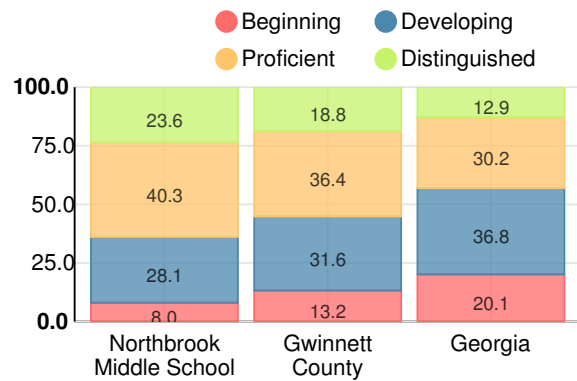

Performance Snapshot

- Northbrook Middle School's **overall performance is higher than 96% of schools in the state** and is higher than its district.
- Its students' **academic growth is higher than 98% of schools in the state** and higher than its district.
- **79.6% of its 8th grade students are reading at or above the grade level target.**
- Northbrook Middle School is **Beating the Odds**, meaning that it performs better than similar schools.

Financial Efficiency Star Rating

Per Pupil Expenditures

Race/Ethnicity

Economically Disadvantaged (ED)

Students with Disability (SWD)

English Language Learners (ELL)

Middle School

CCRPI Score

Northbrook Middle School

Indicator	2018
Content Mastery	85.4
Progress	99.2
Closing Gaps	95.6
Readiness	90.2
CCRPI Score	92.7

English

Percent of students scoring in each performance level on 2018 Georgia Milestones for middle school grades

Mathematics

Percent of students scoring in each performance level on 2018 Georgia Milestones for middle school grades

Science

Percent of students scoring in each performance level on 2018 Georgia Milestones for middle school grades