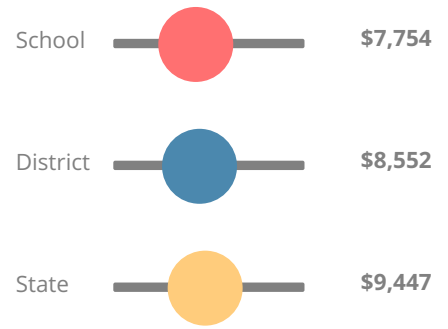

### CCRPI Single Score

Student Mobility Rate

5.2%

School Climate Star Rating

Financial Efficiency Star Rating

Per Pupil Expenditures

Race/Ethnicity

- Asian/Pacific Islander
- American Indian/Alaskan
- Black
- Hispanic
- Multi-racial
- White