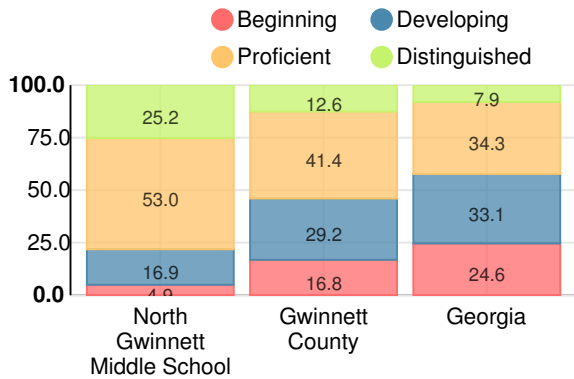

Middle School

CCRPI Score

North Gwinnett Middle School

Indicator	2018
Content Mastery	99.6
Progress	87.8
Closing Gaps	83.8
Readiness	95.4
CCRPI Score	92.3

English

Percent of students scoring in each performance level on 2018 Georgia Milestones for middle school grades