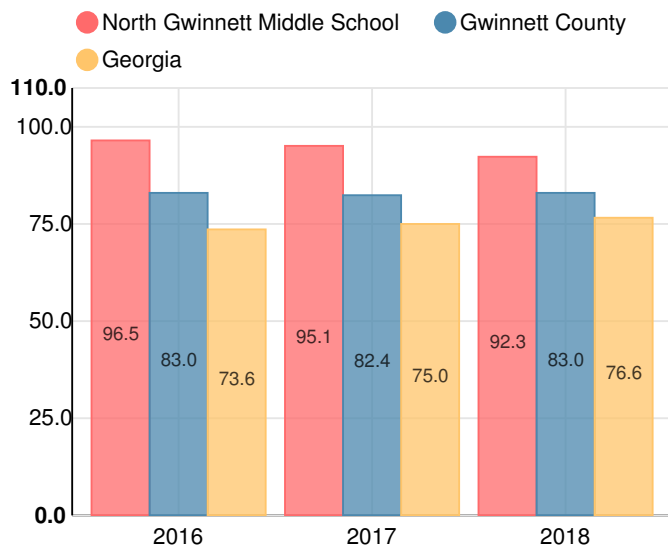

North Gwinnett Middle School

170 Peachtree Industrial Boulevard, Sugar Hill, GA 30518

(678)745-2300

Grades: 6-8

Enrollment: 2193 students

Highest Performing (Gold)

Performance Snapshot

- North Gwinnett Middle School's **overall performance is higher than 95% of schools in the state** and is higher than its district.
- Its students' **academic growth is higher than 73% of schools in the state** and similar to its district.
- **90.6% of its 8th grade students are reading at or above the grade level target.**

Note: For information on educator qualifications and other federal reporting requirements, [click here](#). Discipline data are available in the [K-12 Student Discipline Dashboard](#).

School Wide

A
92.3

Year	North Gwinnett Middle School
2018	A
2017	A
2016	A
2015	A
2014	A

Grade conversion	
A	90 - 100
B	80 - 89.9
C	70 - 79.9
D	60 - 69.9
F	0 - 59.9

CCRPI Single Score