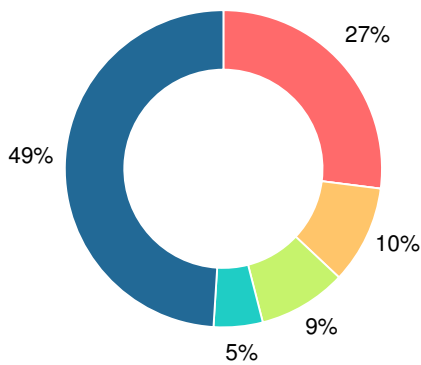

### CCRPI Single Score

Student Mobility Rate

5.2%

School Climate Star Rating

Financial Efficiency Star Rating

Per Pupil Expenditures

Race/Ethnicity

- Asian/Pacific Islander
- American Indian/Alaskan
- Black
- Hispanic
- Multi-racial
- White