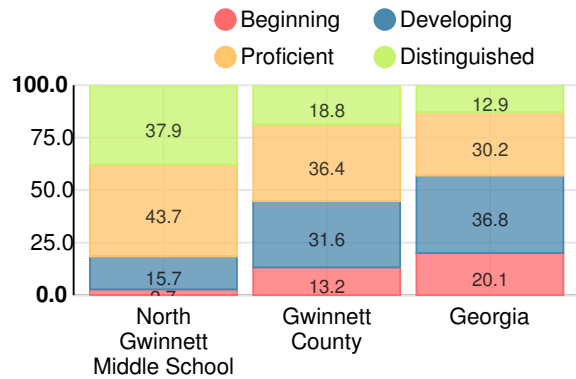

Mathematics

Percent of students scoring in each performance level on 2018 Georgia Milestones for middle school grades