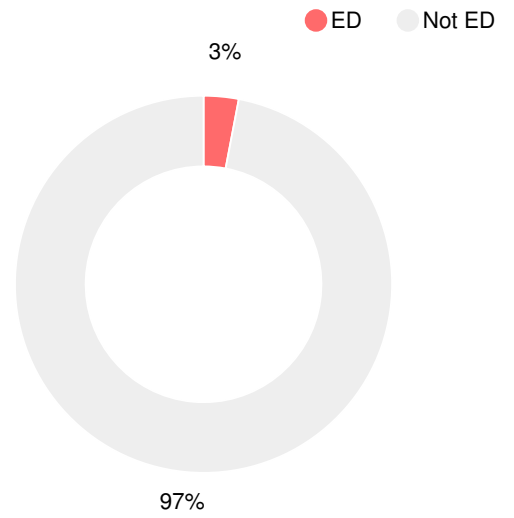

### CCRPI Single Score

Student Mobility Rate

5.2%

School Climate Star Rating

Financial Efficiency Star Rating

Per Pupil Expenditures

Race/Ethnicity

- Asian/Pacific Islander
- American Indian/Alaskan
- Black
- Hispanic
- Multi-racial
- White

Economically Disadvantaged (ED)

Students with Disability (SWD)

English Language Learners (ELL)

# Middle School