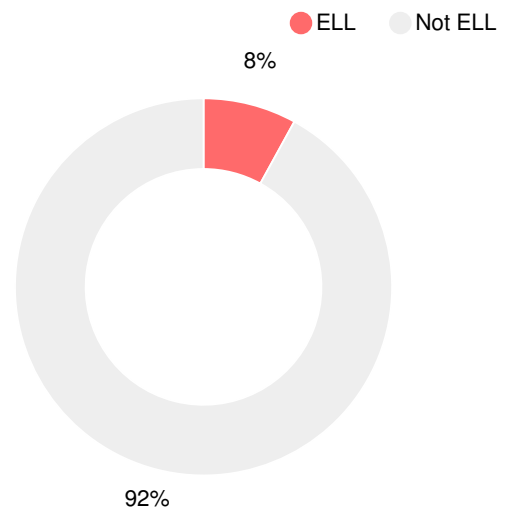

### CCRPI Single Score

Student Mobility Rate

5.2%

School Climate Star Rating

Financial Efficiency Star Rating

Per Pupil Expenditures

Race/Ethnicity

- Asian/Pacific Islander
- American Indian/Alaskan
- Black
- Hispanic
- Multi-racial
- White

Economically Disadvantaged (ED)

Students with Disability (SWD)

English Language Learners (ELL)

# Middle School