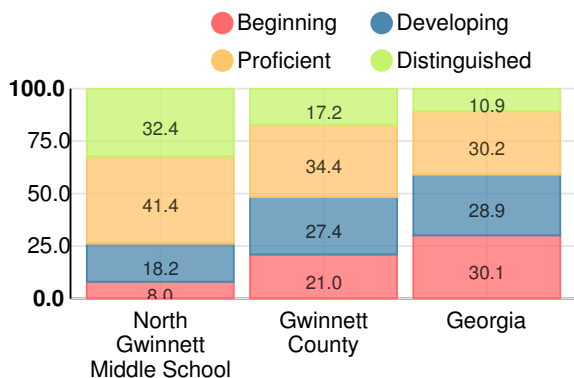

### Performance Snapshot

- North Gwinnett Middle School's **overall performance is higher than 95% of schools in the state** and is higher than its district.
- Its students' **academic growth is higher than 73% of schools in the state** and similar to its district.
- **90.6% of its 8th grade students are reading at or above the grade level target.**

### English

Percent of students scoring in each performance level on 2018 Georgia Milestones for middle school grades

### Mathematics

Percent of students scoring in each performance level on 2018 Georgia Milestones for middle school grades

### Science

Percent of students scoring in each performance level on 2018 Georgia Milestones for middle school grades