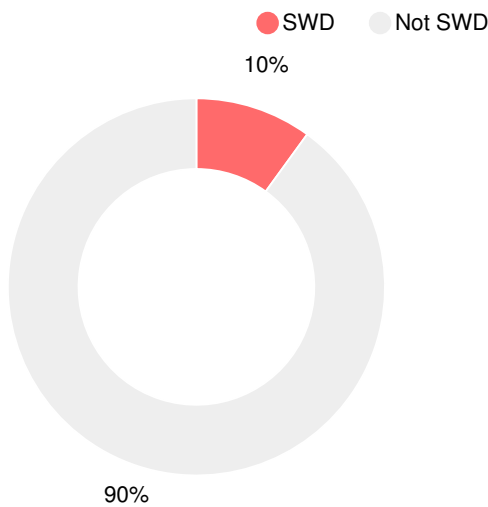

### CCRPI Single Score

Student Mobility Rate

5.2%

School Climate Star Rating

Financial Efficiency Star Rating

Per Pupil Expenditures

Race/Ethnicity

- Asian/Pacific Islander
- American Indian/Alaskan
- Black
- Hispanic
- Multi-racial
- White

Economically Disadvantaged (ED)

Students with Disability (SWD)

English Language Learners (ELL)