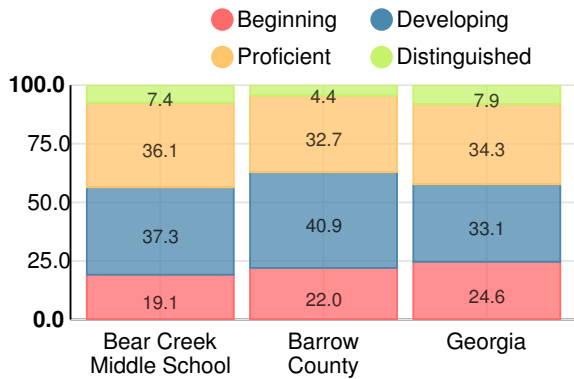

Middle School

CCRPI Score

Bear Creek Middle School

Indicator	2018
Content Mastery	73.8
Progress	83.1
Closing Gaps	95.0
Readiness	83.3
CCRPI Score	82.1

English

Percent of students scoring in each performance level on 2018 Georgia Milestones for middle school grades