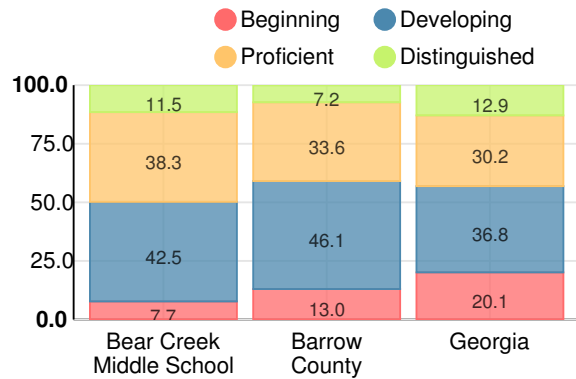

## CCRPI Score

### Bear Creek Middle School

Indicator	2018
Content Mastery	73.8
Progress	83.1
Closing Gaps	95.0
Readiness	83.3
<b>CCRPI Score</b>	<b>82.1</b>

### English

Percent of students scoring in each performance level on 2018 Georgia Milestones for middle school grades

### Mathematics

Percent of students scoring in each performance level on 2018 Georgia Milestones for middle school grades