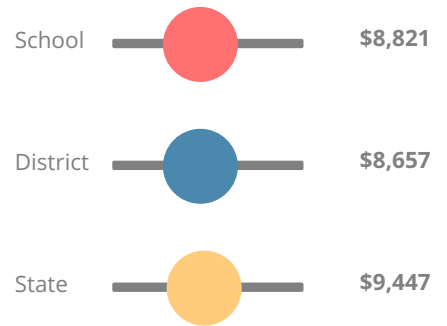

## CCRPI Single Score

Student Mobility Rate

10.2%

School Climate Star Rating

Financial Efficiency Star Rating

Per Pupil Expenditures

Race/Ethnicity

Economically Disadvantaged (ED)