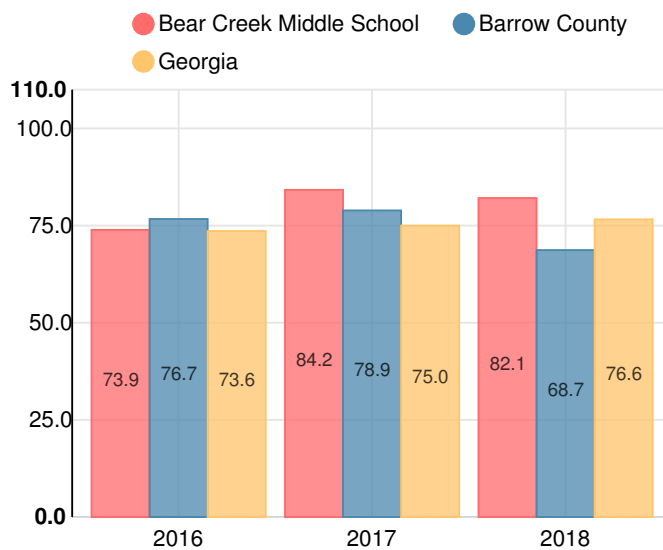

Bear Creek Middle School

228 Jefferson St, Statham, GA 30666

(770)867-2116

Grades: 6-8

Enrollment: 757 students

Note: For information on educator qualifications and other federal reporting requirements, [click here](#). Discipline data are available in the [K-12 Student Discipline Dashboard](#).

Performance Snapshot

- Bear Creek Middle School's **overall performance is higher than 79% of schools in the state** and is higher than its district.
- Its students' **academic growth is higher than 56% of schools in the state** and higher than its district.
- **71.3% of its 8th grade students are reading at or above the grade level target.**
- Bear Creek Middle School is **Beating the Odds**, meaning that it performs better than similar schools.

School Wide

B
82.1

Year	Bear Creek Middle School
2018	B
2017	B
2016	C
2015	C
2014	C

Grade conversion	
A	90 - 100
B	80 - 89.9
C	70 - 79.9
D	60 - 69.9
F	0 - 59.9

CCRPI Single Score