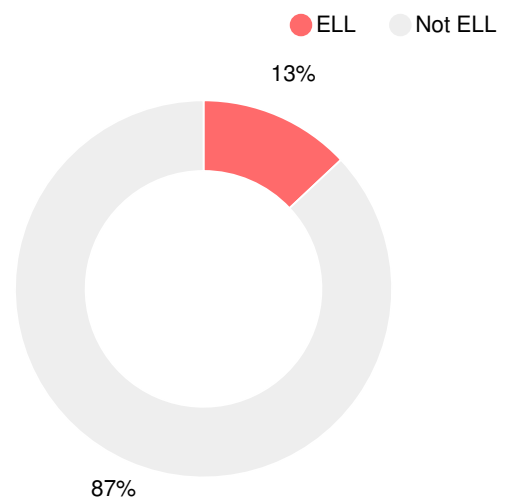

## CCRPI Single Score

Student Mobility Rate

10.2%

School Climate Star Rating

Financial Efficiency Star Rating

Per Pupil Expenditures

Race/Ethnicity

Economically Disadvantaged (ED)

Students with Disability (SWD)

English Language Learners (ELL)