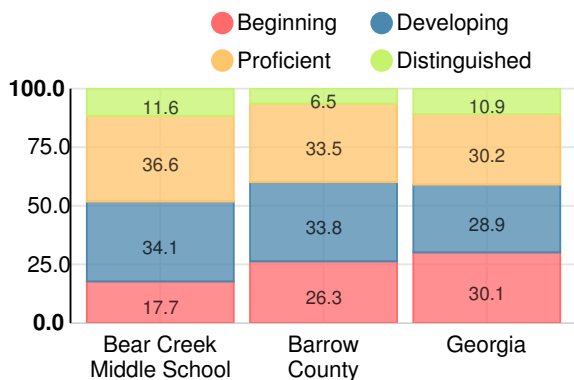

### Bear Creek Middle School

Indicator	2018
Content Mastery	73.8
Progress	83.1
Closing Gaps	95.0
Readiness	83.3
<b>CCRPI Score</b>	<b>82.1</b>

### English

Percent of students scoring in each performance level on 2018 Georgia Milestones for middle school grades

### Mathematics

Percent of students scoring in each performance level on 2018 Georgia Milestones for middle school grades

### Science

Percent of students scoring in each performance level on 2018 Georgia Milestones for middle school grades