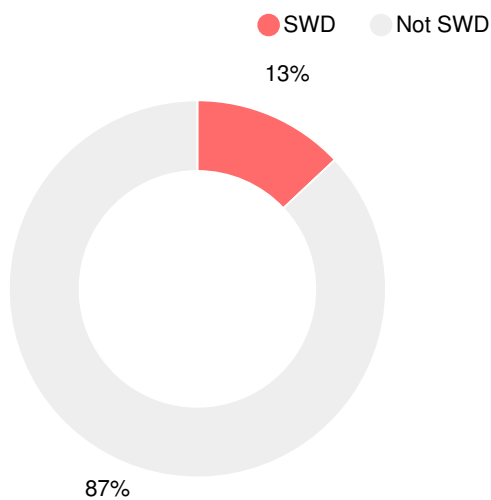

## Performance Snapshot

- Bear Creek Middle School's **overall performance is higher than 79% of schools in the state** and is higher than its district.
- Its students' **academic growth is higher than 56% of schools in the state** and higher than its district.
- **71.3% of its 8th grade students are reading at or above the grade level target.**
- Bear Creek Middle School is **Beating the Odds**, meaning that it performs better than similar schools.

## School Wide

**B**  
**82.1**

Year	Bear Creek Middle School
2018	B
2017	B
2016	C
2015	C
2014	C

Grade conversion	
A	90 - 100
B	80 - 89.9
C	70 - 79.9
D	60 - 69.9
F	0 - 59.9

## CCRPI Single Score

Student Mobility Rate

10.2%

School Climate Star Rating

Financial Efficiency Star Rating

Per Pupil Expenditures

Race/Ethnicity

Economically Disadvantaged (ED)

Students with Disability (SWD)

English Language Learners (ELL)