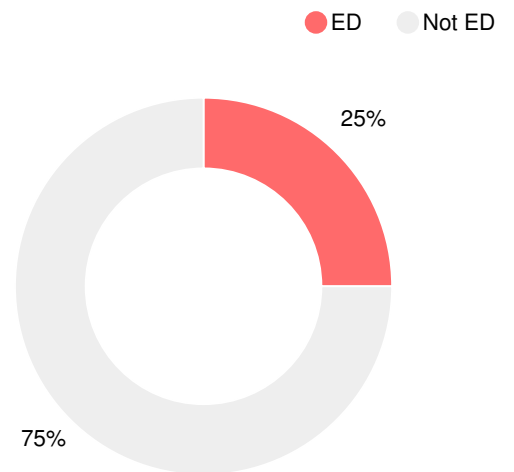

## Performance Snapshot

- Bear Creek Middle School's **overall performance is higher than 79% of schools in the state** and is higher than its district.
- Its students' **academic growth is higher than 56% of schools in the state** and higher than its district.
- **71.3% of its 8th grade students are reading at or above the grade level target.**
- Bear Creek Middle School is **Beating the Odds**, meaning that it performs better than similar schools.

## CCRPI Single Score

Student Mobility Rate

10.2%

School Climate Star Rating

Financial Efficiency Star Rating

Per Pupil Expenditures

Race/Ethnicity

Economically Disadvantaged (ED)

Students with Disability (SWD)

English Language Learners (ELL)

# Middle School