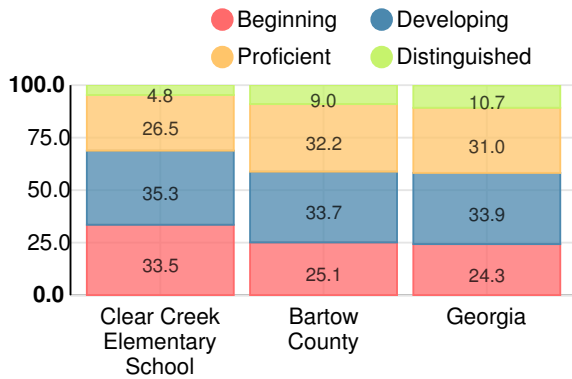

Performance Snapshot

- Clear Creek Elementary School's **overall performance is higher than 44% of schools in the state** and is lower than its district.
- Its students' **academic growth is higher than 53% of schools in the state** and higher than its district.
- **36.2% of its 3rd grade students are reading at or above the grade level target.**

School Climate Star Rating

Financial Efficiency Star Rating

Per Pupil Expenditures

Race/Ethnicity

- Asian/Pacific Islander
- American Indian/Alaskan
- Black
- Hispanic
- Multi-racial
- White

Economically Disadvantaged (ED)

- ED
- Not ED

Students with Disability (SWD)

- SWD
- Not SWD

English Language Learners (ELL)

- ELL
- Not ELL

Elementary

CCRPI Score

Clear Creek Elementary School

Indicator	2018
Content Mastery	62.7
Progress	83.7
Closing Gaps	46.9
Readiness	76.3
CCRPI Score	70.4

English

Percent of students scoring in each performance level on 2018 Georgia Milestones for elementary grades