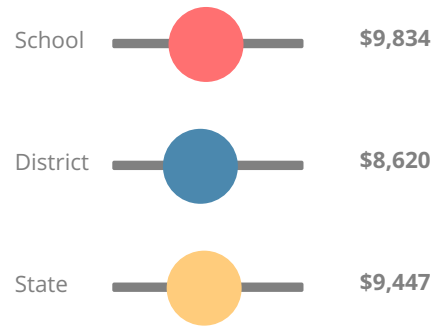

School Wide

C

70.4

Year	Clear Creek Elementary School
2018	C
2017	C
2016	D
2015	C
2014	B

Grade conversion	
A	90 - 100
B	80 - 89.9
C	70 - 79.9
D	60 - 69.9
F	0 - 59.9

CCRPI Single Score

Student Mobility Rate

19.5%

School Climate Star Rating

Financial Efficiency Star Rating

Per Pupil Expenditures

Race/Ethnicity

- Asian/Pacific Islander
- American Indian/Alaskan
- Black
- Hispanic
- Multi-racial
- White

Economically Disadvantaged (ED)