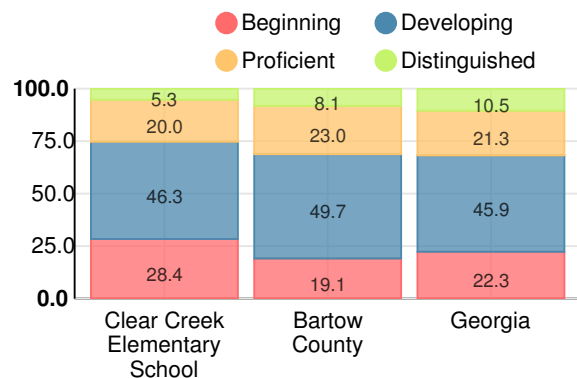

School Climate Star Rating

Financial Efficiency Star Rating

Per Pupil Expenditures

Race/Ethnicity

- Asian/Pacific Islander
- American Indian/Alaskan
- Black
- Hispanic
- Multi-racial
- White

Economically Disadvantaged (ED)

Indicator	2018
Content Mastery	62.7
Progress	83.7
Closing Gaps	46.9
Readiness	76.3
CCRPI Score	70.4

English

Percent of students scoring in each performance level on 2018 Georgia Milestones for elementary grades

Mathematics

Percent of students scoring in each performance level on 2018 Georgia Milestones for elementary grades

Science

Percent of students scoring in each performance level on 2018 Georgia Milestones for elementary grades

Social Studies

Percent of students scoring in each performance level on 2018 Georgia Milestones for elementary grades

Reading at or above the Grade Level Target (3rd Grade)

Percent of students in grade 3 achieving Lexile measure equal to or greater than 670