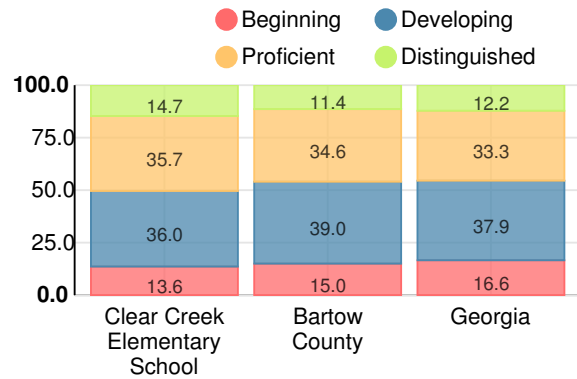

Performance Snapshot

- Clear Creek Elementary School's **overall performance is higher than 44% of schools in the state** and is lower than its district.
- Its students' **academic growth is higher than 53% of schools in the state** and higher than its district.
- **36.2% of its 3rd grade students are reading at or above the grade level target.**

School Climate Star Rating

Financial Efficiency Star Rating

Per Pupil Expenditures

Race/Ethnicity

- Asian/Pacific Islander
- American Indian/Alaskan
- Black
- Hispanic
- Multi-racial
- White

Economically Disadvantaged (ED)

Indicator	2018
Content Mastery	62.7
Progress	83.7
Closing Gaps	46.9
Readiness	76.3
CCRPI Score	70.4

English

Percent of students scoring in each performance level on 2018 Georgia Milestones for elementary grades

Mathematics

Percent of students scoring in each performance level on 2018 Georgia Milestones for elementary grades

Science

Percent of students scoring in each performance level on 2018 Georgia Milestones for elementary grades