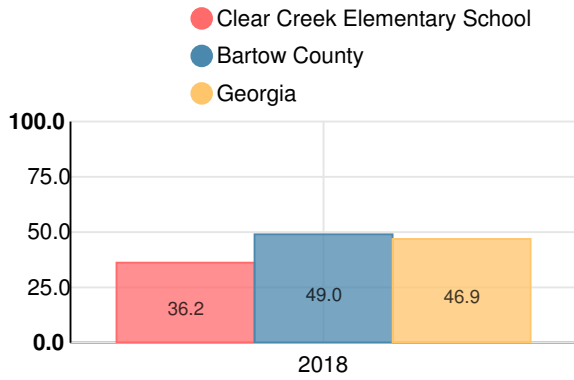

Indicator	2018
Content Mastery	62.7
Progress	83.7
Closing Gaps	46.9
Readiness	76.3
CCRPI Score	70.4

English

Percent of students scoring in each performance level on 2018 Georgia Milestones for elementary grades

Mathematics

Percent of students scoring in each performance level on 2018 Georgia Milestones for elementary grades

Science

Percent of students scoring in each performance level on 2018 Georgia Milestones for elementary grades

Social Studies

Percent of students scoring in each performance level on 2018 Georgia Milestones for elementary grades

Reading at or above the Grade Level Target (3rd Grade)

Percent of students in grade 3 achieving Lexile measure equal to or greater than 670