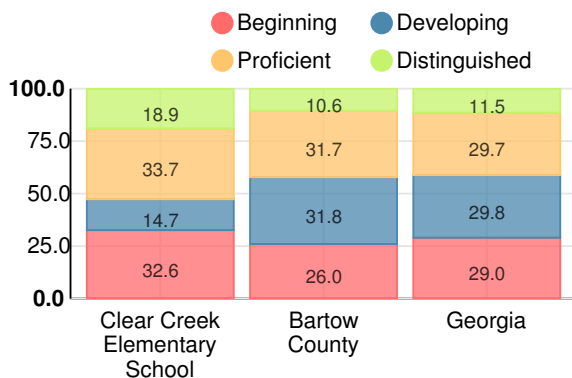

Performance Snapshot

- Clear Creek Elementary School's **overall performance is higher than 44% of schools in the state** and is lower than its district.
- Its students' **academic growth is higher than 53% of schools in the state** and higher than its district.
- **36.2% of its 3rd grade students are reading at or above the grade level target.**

School Climate Star Rating

Financial Efficiency Star Rating

Per Pupil Expenditures

Race/Ethnicity

- Asian/Pacific Islander
- American Indian/Alaskan
- Black
- Hispanic
- Multi-racial
- White

Economically Disadvantaged (ED)

Indicator	2018
Content Mastery	62.7
Progress	83.7
Closing Gaps	46.9
Readiness	76.3
CCRPI Score	70.4

English

Percent of students scoring in each performance level on 2018 Georgia Milestones for elementary grades

Mathematics

Percent of students scoring in each performance level on 2018 Georgia Milestones for elementary grades

Science

Percent of students scoring in each performance level on 2018 Georgia Milestones for elementary grades