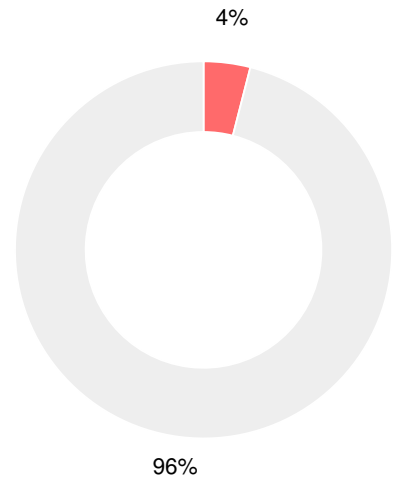

English Language Learners (ELL)

- ELL
- Not ELL