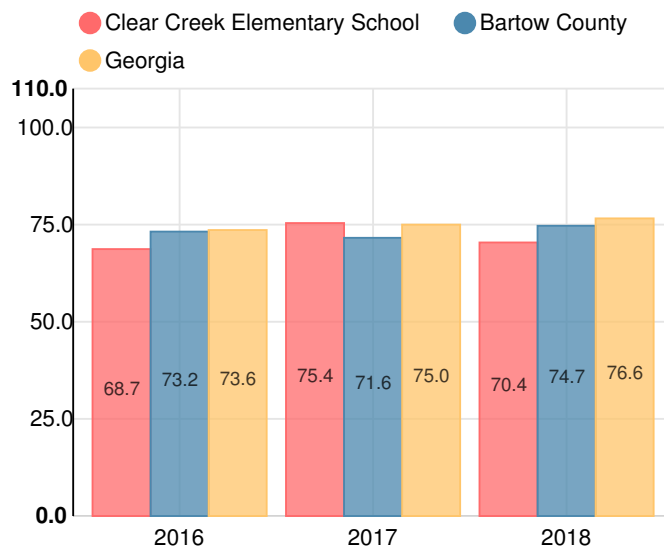

Performance Snapshot

- Clear Creek Elementary School's **overall performance is higher than 44% of schools in the state** and is lower than its district.
- Its students' **academic growth is higher than 53% of schools in the state** and higher than its district.
- **36.2% of its 3rd grade students are reading at or above the grade level target.**

School Wide

C

70.4

Year	Clear Creek Elementary School
2018	C
2017	C
2016	D
2015	C
2014	B

Grade conversion	
A	90 - 100
B	80 - 89.9
C	70 - 79.9
D	60 - 69.9
F	0 - 59.9

CCRPI Single Score

Student Mobility Rate

19.5%

School Climate Star Rating

Financial Efficiency Star Rating

Per Pupil Expenditures

Race/Ethnicity

- Asian/Pacific Islander
- American Indian/Alaskan
- Black
- Hispanic
- Multi-racial
- White

Economically Disadvantaged (ED)