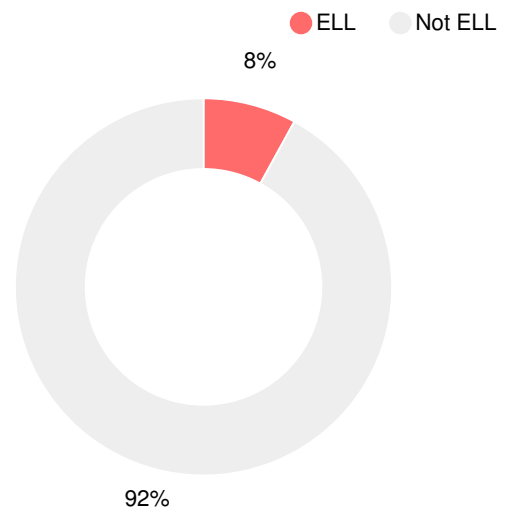

### CCRPI Single Score

Student Mobility Rate

13.0%

School Climate Star Rating

Financial Efficiency Star Rating

Per Pupil Expenditures

Race/Ethnicity

Economically Disadvantaged (ED)

Students with Disability (SWD)

English Language Learners (ELL)