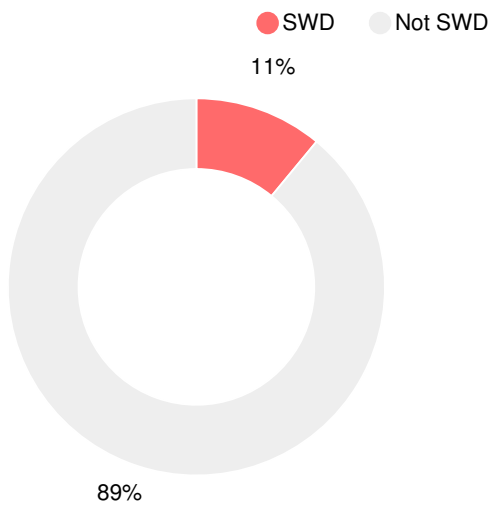

### CCRPI Single Score

Student Mobility Rate

13.0%

School Climate Star Rating

Financial Efficiency Star Rating

Per Pupil Expenditures

Race/Ethnicity

Economically Disadvantaged (ED)

Students with Disability (SWD)

English Language Learners (ELL)