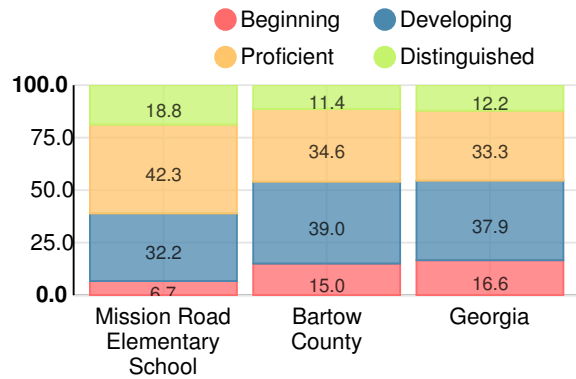

## CCRPI Score

### Mission Road Elementary School

Indicator	2018
Content Mastery	79.5
Progress	80.4
Closing Gaps	91.7
Readiness	82.6
<b>CCRPI Score</b>	<b>82.3</b>

### English

Percent of students scoring in each performance level on 2018 Georgia Milestones for elementary grades

### Mathematics

Percent of students scoring in each performance level on 2018 Georgia Milestones for elementary grades