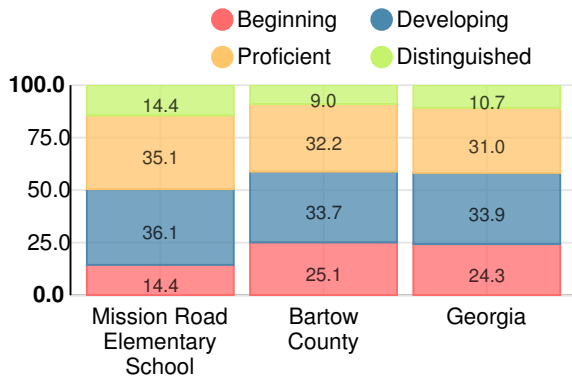

Elementary

CCRPI Score

Mission Road Elementary School

Indicator	2018
Content Mastery	79.5
Progress	80.4
Closing Gaps	91.7
Readiness	82.6
CCRPI Score	82.3

English

Percent of students scoring in each performance level on 2018 Georgia Milestones for elementary grades