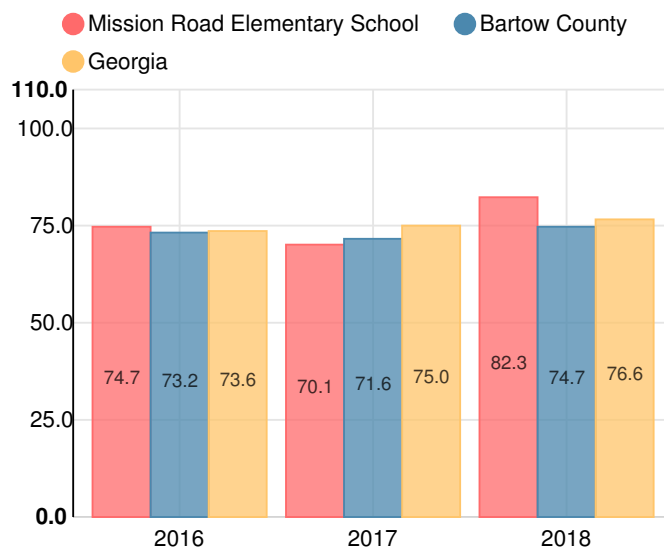

Mission Road Elementary School

1100 Mission Rd SW, Cartersville, GA 30120

(770)606-5863

Grades: K-5

Enrollment: 430 students

Note: For information on educator qualifications and other federal reporting requirements, [click here](#). Discipline data are available in the [K-12 Student Discipline Dashboard](#).

Performance Snapshot

- Mission Road Elementary School's **overall performance is higher than 79% of schools in the state** and is higher than its district.
- Its students' **academic growth is higher than 40% of schools in the state** and lower than its district.
- **51.4% of its 3rd grade students are reading at or above the grade level target.**
- Mission Road Elementary School is **Beating the Odds**, meaning that it performs better than similar schools.

School Wide

B

82.3

Year	Mission Road Elementary School
2018	B
2017	C
2016	C
2015	D
2014	B

Grade conversion	
A	90 - 100
B	80 - 89.9
C	70 - 79.9
D	60 - 69.9
F	0 - 59.9

CCRPI Single Score