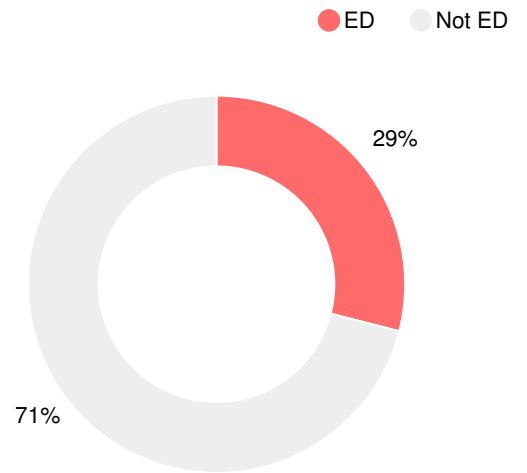

### CCRPI Single Score

Student Mobility Rate

13.0%

School Climate Star Rating

Financial Efficiency Star Rating

Per Pupil Expenditures

Race/Ethnicity

Economically Disadvantaged (ED)

Students with Disability (SWD)

English Language Learners (ELL)