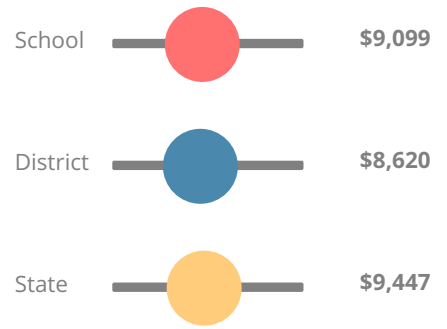

### CCRPI Single Score

Student Mobility Rate

13.0%

School Climate Star Rating

Financial Efficiency Star Rating

Per Pupil Expenditures

Race/Ethnicity

Economically Disadvantaged (ED)