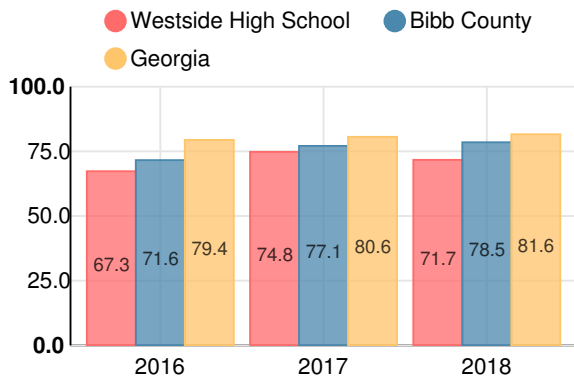

Four-Year Graduation Rate