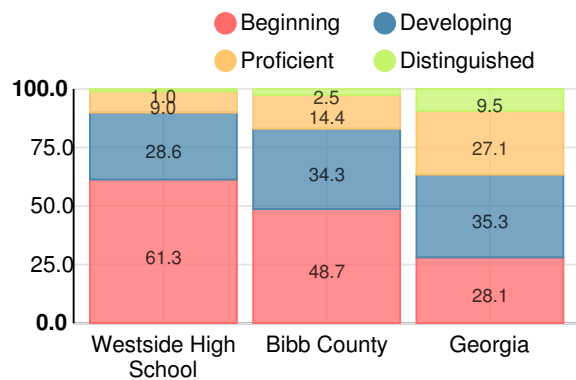

Performance Snapshot

- Westside High School's **overall performance is higher than 7% of schools in the state** and is lower than its district.
- Its students' **academic growth is higher than 37% of schools in the state** and similar to its district.
- Its **four-year graduation rate is 71.7%**, which is **higher than 12% of high schools in the state** and lower than its district.
- **44.3% of graduates are college and career ready**.

School Climate Star Rating

Financial Efficiency Star Rating

Per Pupil Expenditures

Race/Ethnicity

Economically Disadvantaged (ED)

Students with Disability (SWD)

English Language Learners (ELL)

High School

CCRPI Score

Westside High School

Indicator	2018
Content Mastery	30.0
Progress	78.7
Closing Gaps	12.5
Readiness	57.8
Graduation Rate	73.2
CCRPI Score	53.5

American Literature & Composition

Percent of students scoring in each performance level on 2018 Georgia Milestones

Coordinate Algebra/Algebra I

Percent of students scoring in each performance level on 2018 Georgia Milestones

Biology

Percent of students scoring in each performance level on 2018 Georgia Milestones

US History