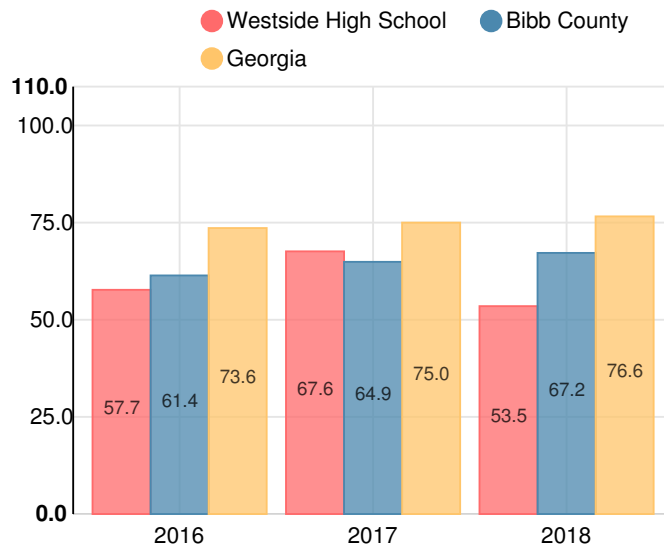

Performance Snapshot

- Westside High School's **overall performance is higher than 7% of schools in the state** and is lower than its district.
- Its students' **academic growth is higher than 37% of schools in the state** and similar to its district.
- Its **four-year graduation rate is 71.7%**, which is **higher than 12% of high schools in the state** and lower than its district.
- **44.3% of graduates are college and career ready**.

School Wide

F

53.5

Year	Westside High School
2018	F
2017	D
2016	F
2015	D
2014	D

Grade conversion	
A	90 - 100
B	80 - 89.9
C	70 - 79.9
D	60 - 69.9
F	0 - 59.9

CCRPI Single Score

Student Mobility Rate

26.7%