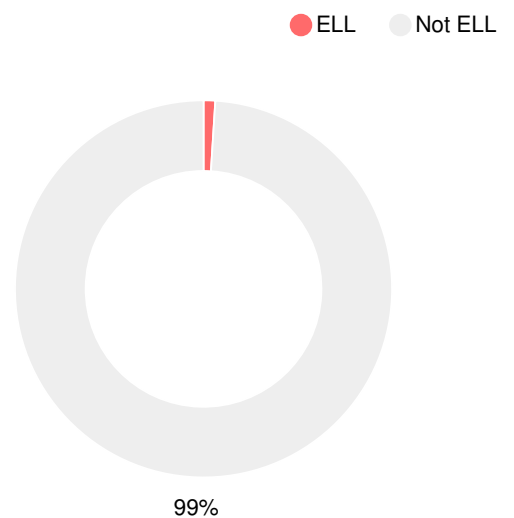

School Climate Star Rating

Financial Efficiency Star Rating

Per Pupil Expenditures

Race/Ethnicity

Economically Disadvantaged (ED)

Students with Disability (SWD)

English Language Learners (ELL)

High School

CCRPI Score

Westside High School

Indicator	2018
Content Mastery	30.0
Progress	78.7
Closing Gaps	12.5
Readiness	57.8
Graduation Rate	73.2
CCRPI Score	53.5

American Literature & Composition

Percent of students scoring in each performance level on 2018 Georgia Milestones