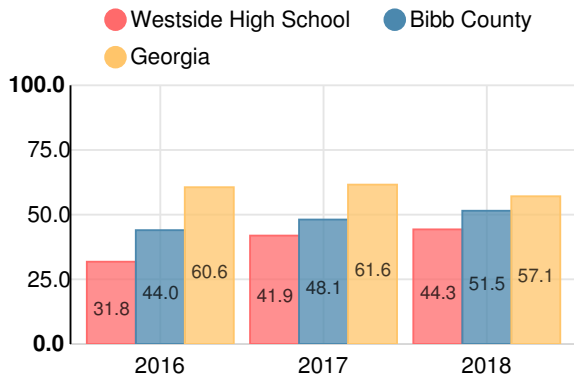

CCRPI Score

Westside High School

Indicator	2018
Content Mastery	30.0
Progress	78.7
Closing Gaps	12.5
Readiness	57.8
Graduation Rate	73.2
CCRPI Score	53.5

American Literature & Composition

Percent of students scoring in each performance level on 2018 Georgia Milestones

Coordinate Algebra/Algebra I

Percent of students scoring in each performance level on 2018 Georgia Milestones

Biology

Percent of students scoring in each performance level on 2018 Georgia Milestones

US History

Percent of students scoring in each performance level on 2018 Georgia Milestones

College & Career Readiness

Percent of 12th grade students who are college and career ready

Accelerated Course Taking

Percent of high school graduates earning high school credit for accelerated enrollment