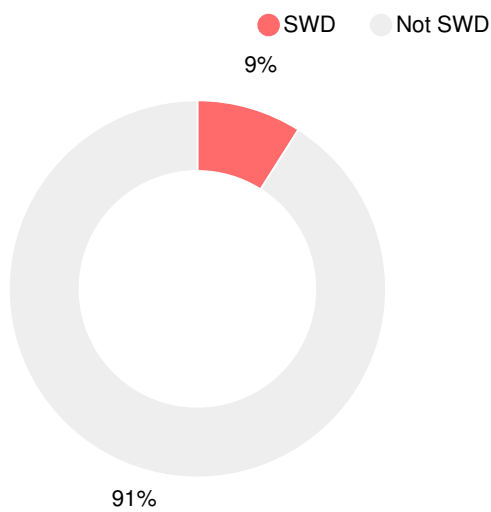

School Wide

F

53.5

Year	Westside High School
2018	F
2017	D
2016	F
2015	D
2014	D

Grade conversion	
A	90 - 100
B	80 - 89.9
C	70 - 79.9
D	60 - 69.9
F	0 - 59.9

CCRPI Single Score

Student Mobility Rate

26.7%

School Climate Star Rating

Financial Efficiency Star Rating

Per Pupil Expenditures

Race/Ethnicity

Economically Disadvantaged (ED)

Students with Disability (SWD)

English Language Learners (ELL)

High School

CCRPI Score

Westside High School

Indicator	2018
Content Mastery	30.0
Progress	78.7
Closing Gaps	12.5
Readiness	57.8
Graduation Rate	73.2
CCRPI Score	53.5

American Literature & Composition

Percent of students scoring in each performance level on 2018 Georgia Milestones