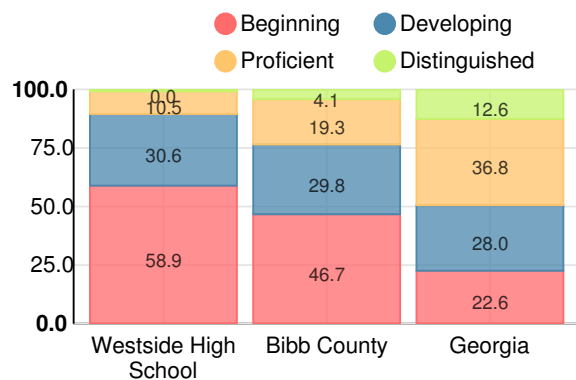

Performance Snapshot

- Westside High School's **overall performance is higher than 7% of schools in the state** and is lower than its district.
- Its students' **academic growth is higher than 37% of schools in the state** and similar to its district.
- Its **four-year graduation rate is 71.7%**, which is **higher than 12% of high schools in the state** and lower than its district.
- **44.3% of graduates are college and career ready**.

CCRPI Score

Westside High School

Indicator	2018
Content Mastery	30.0
Progress	78.7
Closing Gaps	12.5
Readiness	57.8
Graduation Rate	73.2
CCRPI Score	53.5

American Literature & Composition

Percent of students scoring in each performance level on 2018 Georgia Milestones

Coordinate Algebra/Algebra I

Percent of students scoring in each performance level on 2018 Georgia Milestones

Biology

Percent of students scoring in each performance level on 2018 Georgia Milestones

US History

Percent of students scoring in each performance level on 2018 Georgia Milestones

College & Career Readiness

Percent of 12th grade students who are college and career ready

Accelerated Course Taking

Percent of high school graduates earning high school credit for accelerated enrollment