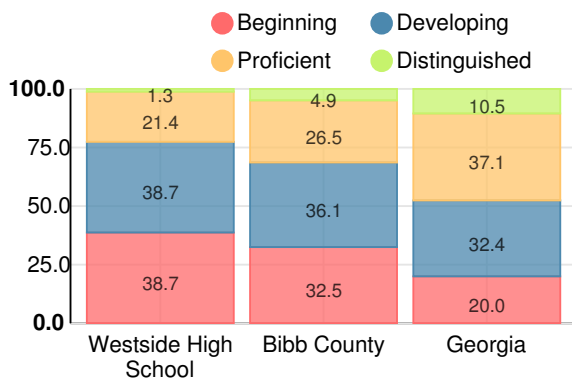

Performance Snapshot

- Westside High School's **overall performance is higher than 7% of schools in the state** and is lower than its district.
- Its students' **academic growth is higher than 37% of schools in the state** and similar to its district.
- Its **four-year graduation rate is 71.7%**, which is **higher than 12% of high schools in the state** and lower than its district.
- **44.3% of graduates are college and career ready**.

School Climate Star Rating

Financial Efficiency Star Rating

Per Pupil Expenditures

Race/Ethnicity

Economically Disadvantaged (ED)

Students with Disability (SWD)

English Language Learners (ELL)

High School

CCRPI Score

Westside High School

Indicator	2018
Content Mastery	30.0
Progress	78.7
Closing Gaps	12.5
Readiness	57.8
Graduation Rate	73.2
CCRPI Score	53.5

American Literature & Composition

Percent of students scoring in each performance level on 2018 Georgia Milestones

Coordinate Algebra/Algebra I

Percent of students scoring in each performance level on 2018 Georgia Milestones

Biology

Percent of students scoring in each performance level on 2018 Georgia Milestones

US History