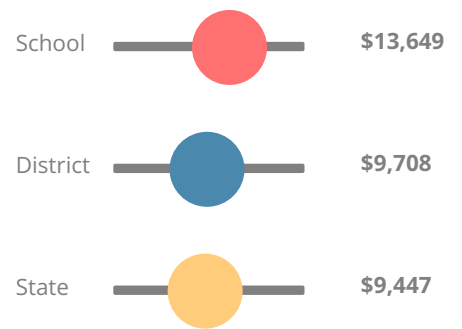

School Wide

F

53.5

Year	Westside High School
2018	F
2017	D
2016	F
2015	D
2014	D

Grade conversion	
A	90 - 100
B	80 - 89.9
C	70 - 79.9
D	60 - 69.9
F	0 - 59.9

CCRPI Single Score

Student Mobility Rate

26.7%

School Climate Star Rating

Financial Efficiency Star Rating

Per Pupil Expenditures

Race/Ethnicity

Economically Disadvantaged (ED)

Students with Disability (SWD)

English Language Learners (ELL)

High School