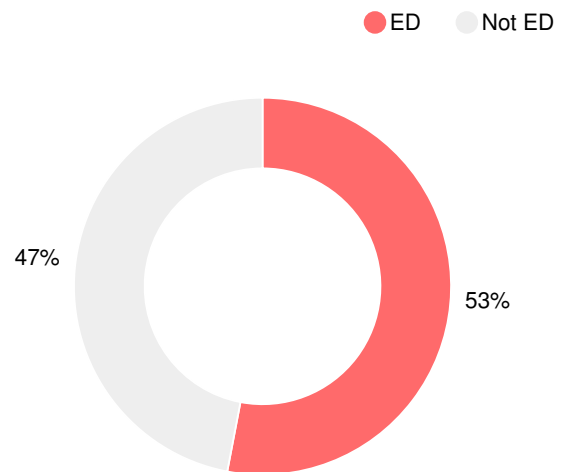

School Climate Star Rating

Financial Efficiency Star Rating

Per Pupil Expenditures

Race/Ethnicity

Economically Disadvantaged (ED)

Students with Disability (SWD)

English Language Learners (ELL)

High School

CCRPI Score

Westside High School

Indicator	2018
Content Mastery	30.0
Progress	78.7
Closing Gaps	12.5
Readiness	57.8
Graduation Rate	73.2
CCRPI Score	53.5

American Literature & Composition

Percent of students scoring in each performance level on 2018 Georgia Milestones