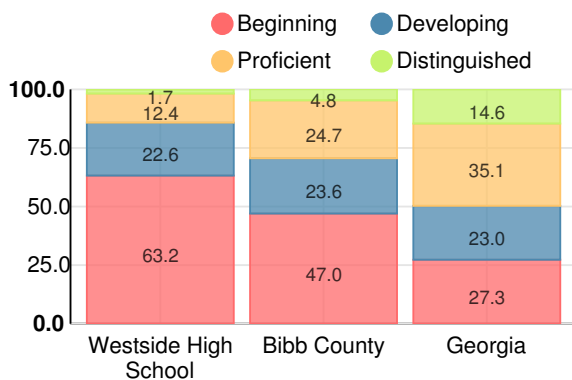

Performance Snapshot

- Westside High School's **overall performance is higher than 7% of schools in the state** and is lower than its district.
- Its students' **academic growth is higher than 37% of schools in the state** and similar to its district.
- Its **four-year graduation rate is 71.7%**, which is **higher than 12% of high schools in the state** and lower than its district.
- **44.3% of graduates are college and career ready**.

School Climate Star Rating

Financial Efficiency Star Rating

Per Pupil Expenditures

Race/Ethnicity

Economically Disadvantaged (ED)

Students with Disability (SWD)

English Language Learners (ELL)

High School

CCRPI Score

Westside High School

Indicator	2018
Content Mastery	30.0
Progress	78.7
Closing Gaps	12.5
Readiness	57.8
Graduation Rate	73.2
CCRPI Score	53.5

American Literature & Composition

Percent of students scoring in each performance level on 2018 Georgia Milestones

Coordinate Algebra/Algebra I

Percent of students scoring in each performance level on 2018 Georgia Milestones

Biology

Percent of students scoring in each performance level on 2018 Georgia Milestones

US History