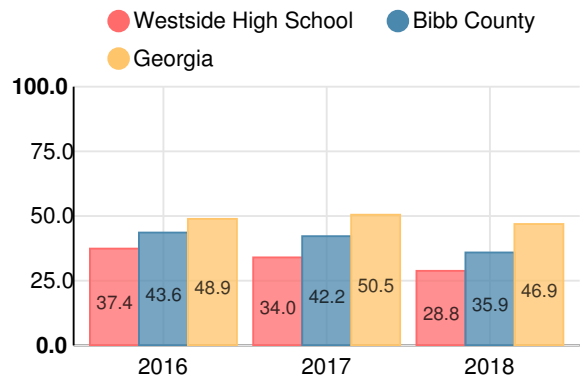

CCRPI Score

Westside High School

Indicator	2018
Content Mastery	30.0
Progress	78.7
Closing Gaps	12.5
Readiness	57.8
Graduation Rate	73.2
CCRPI Score	53.5

American Literature & Composition

Percent of students scoring in each performance level on 2018 Georgia Milestones

Coordinate Algebra/Algebra I

Percent of students scoring in each performance level on 2018 Georgia Milestones

Biology

Percent of students scoring in each performance level on 2018 Georgia Milestones

US History

Percent of students scoring in each performance level on 2018 Georgia Milestones

College & Career Readiness

Percent of 12th grade students who are college and career ready

Accelerated Course Taking

Percent of high school graduates earning high school credit for accelerated enrollment