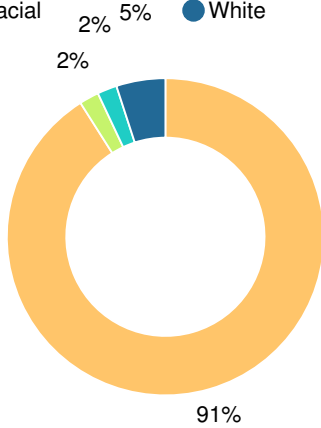

### CCRPI Single Score

Student Mobility Rate

17.0%

School Climate Star Rating

Financial Efficiency Star Rating

Per Pupil Expenditures

Race/Ethnicity

- Asian/Pacific Islander
- American Indian/Alaskan
- Black
- Hispanic
- Multi-racial
- White