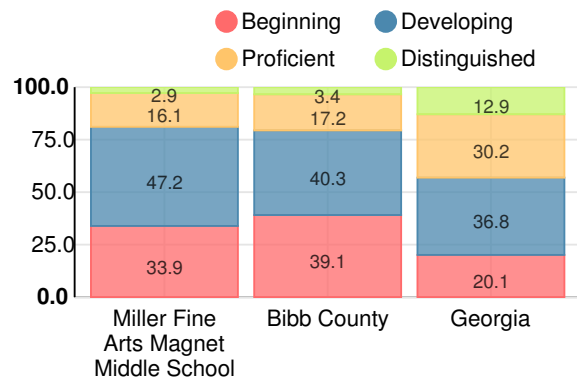

### CCRPI Score

#### Miller Fine Arts Magnet Middle School

Indicator	2018
Content Mastery	41.8
Progress	86.3
Closing Gaps	50.0
Readiness	75.9
<b>CCRPI Score</b>	<b>65.4</b>

### English

Percent of students scoring in each performance level on 2018 Georgia Milestones for middle school grades

### Mathematics

Percent of students scoring in each performance level on 2018 Georgia Milestones for middle school grades