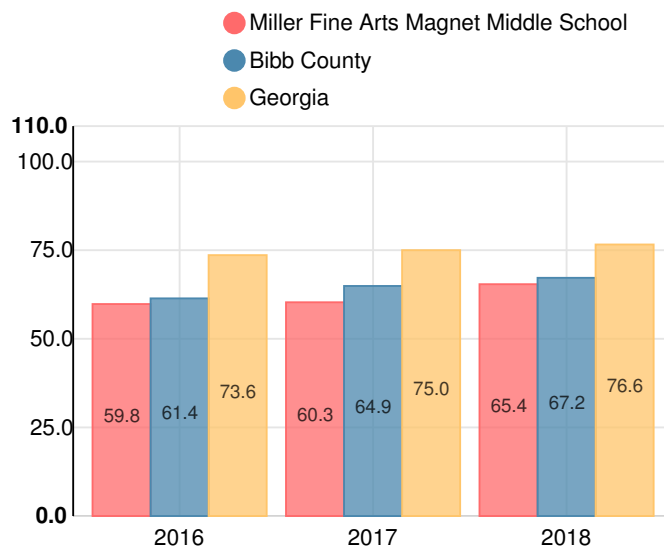

Miller Fine Arts Magnet Middle School

751 Hendley St, Macon, GA 31204

(478)779-4029

Grades: 6-8

Enrollment: 668 students

Note: For information on educator qualifications and other federal reporting requirements, [click here](#). Discipline data are available in the [K-12 Student Discipline Dashboard](#).

Performance Snapshot

- Miller Fine Arts Magnet Middle School's **overall performance is higher than 28% of schools in the state** and is similar to its district.
- Its students' **academic growth is higher than 68% of schools in the state** and higher than its district.
- **47.2% of its 8th grade students are reading at or above the grade level target.**

School Wide

D

65.4

Year	Miller Fine Arts Magnet Middle School
2018	D
2017	D
2016	F
2015	D
2014	C

Grade conversion	
A	90 - 100
B	80 - 89.9
C	70 - 79.9
D	60 - 69.9
F	0 - 59.9

CCRPI Single Score