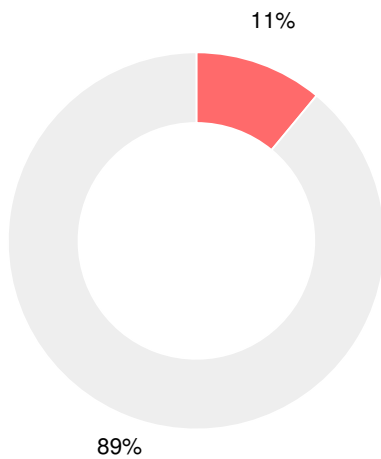

Students with Disability (SWD)

- SWD
- Not SWD