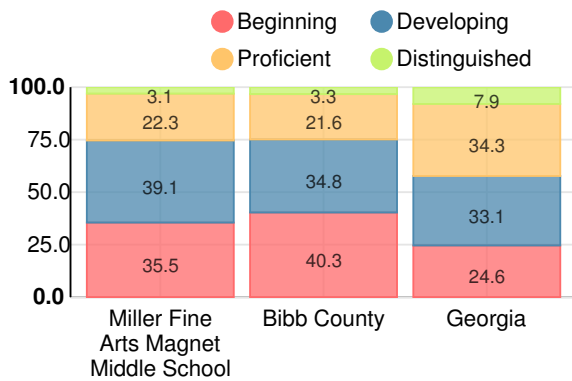

Middle School

CCRPI Score

Miller Fine Arts Magnet Middle School

Indicator	2018
Content Mastery	41.8
Progress	86.3
Closing Gaps	50.0
Readiness	75.9
CCRPI Score	65.4

English

Percent of students scoring in each performance level on 2018 Georgia Milestones for middle school grades