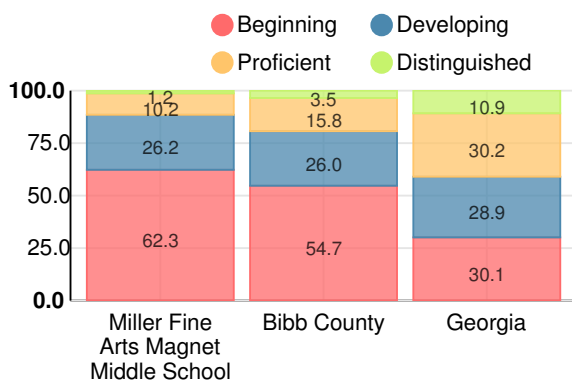

#### Miller Fine Arts Magnet Middle School

Indicator	2018
Content Mastery	41.8
Progress	86.3
Closing Gaps	50.0
Readiness	75.9
<b>CCRPI Score</b>	<b>65.4</b>

### English

Percent of students scoring in each performance level on 2018 Georgia Milestones for middle school grades

### Mathematics

Percent of students scoring in each performance level on 2018 Georgia Milestones for middle school grades

### Science

Percent of students scoring in each performance level on 2018 Georgia Milestones for middle school grades