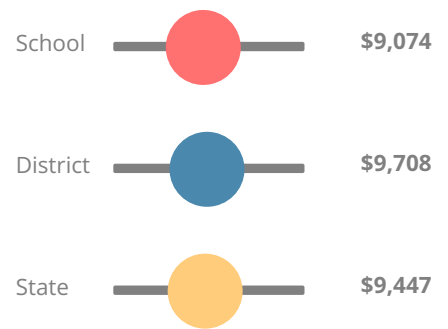

### CCRPI Single Score

Student Mobility Rate

17.0%

School Climate Star Rating

Financial Efficiency Star Rating

Per Pupil Expenditures

Race/Ethnicity

- Asian/Pacific Islander
- American Indian/Alaskan
- Black
- Hispanic
- Multi-racial
- White

## Middle School