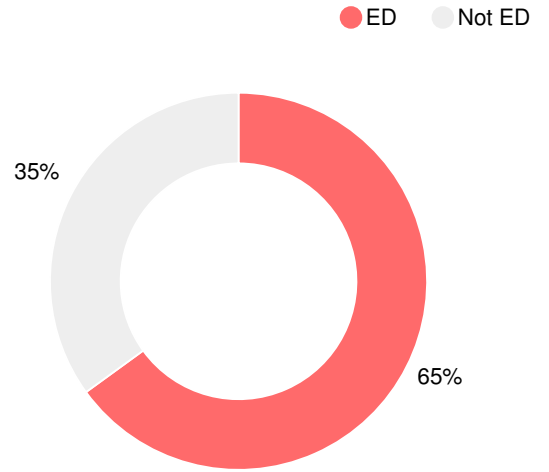

### CCRPI Single Score

Student Mobility Rate

23.7%

School Climate Star Rating

Financial Efficiency Star Rating

Per Pupil Expenditures

Race/Ethnicity

Economically Disadvantaged (ED)

Students with Disability (SWD)

English Language Learners (ELL)

# Middle School