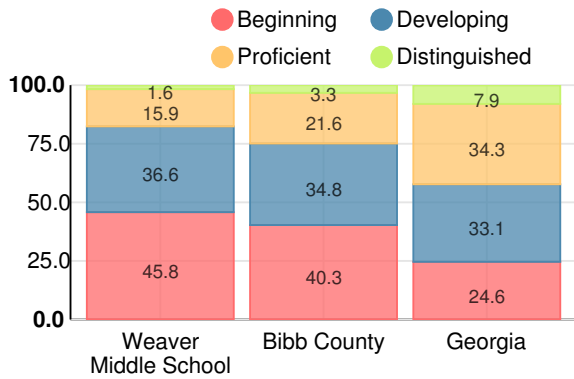

Middle School

CCRPI Score

Weaver Middle School

Indicator	2018
Content Mastery	31.9
Progress	76.1
Closing Gaps	41.7
Readiness	70.2
CCRPI Score	56.5

English

Percent of students scoring in each performance level on 2018 Georgia Milestones for middle school grades