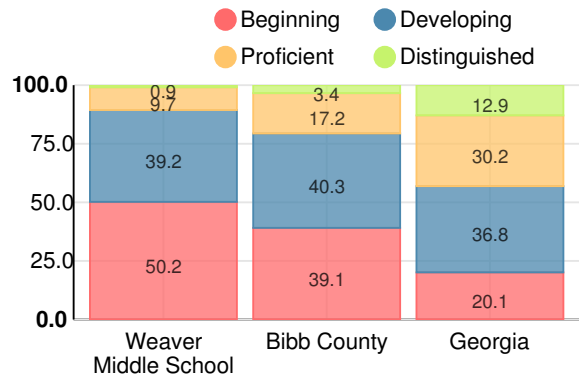

## CCRPI Score

### Weaver Middle School

Indicator	2018
Content Mastery	31.9
Progress	76.1
Closing Gaps	41.7
Readiness	70.2
<b>CCRPI Score</b>	<b>56.5</b>

### English

Percent of students scoring in each performance level on 2018 Georgia Milestones for middle school grades

### Mathematics

Percent of students scoring in each performance level on 2018 Georgia Milestones for middle school grades