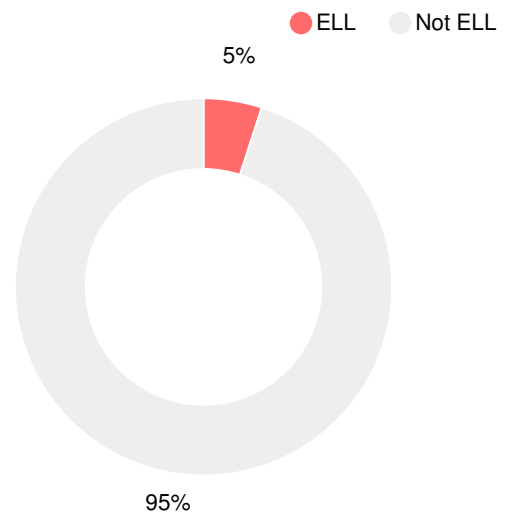

### CCRPI Single Score

Student Mobility Rate

23.7%

School Climate Star Rating

Financial Efficiency Star Rating

Per Pupil Expenditures

Race/Ethnicity

Economically Disadvantaged (ED)

Students with Disability (SWD)

English Language Learners (ELL)