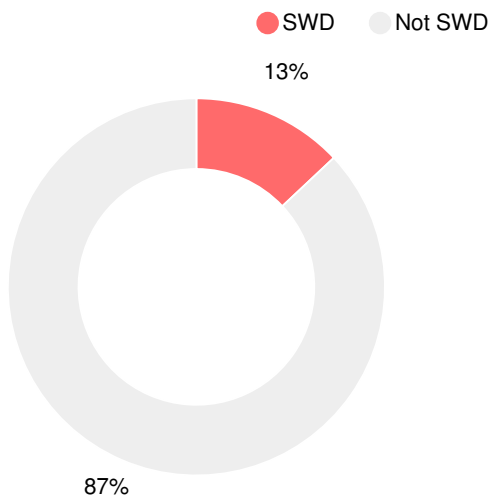

### CCRPI Single Score

Student Mobility Rate

23.7%

School Climate Star Rating

Financial Efficiency Star Rating

Per Pupil Expenditures

Race/Ethnicity

Economically Disadvantaged (ED)

Students with Disability (SWD)

English Language Learners (ELL)