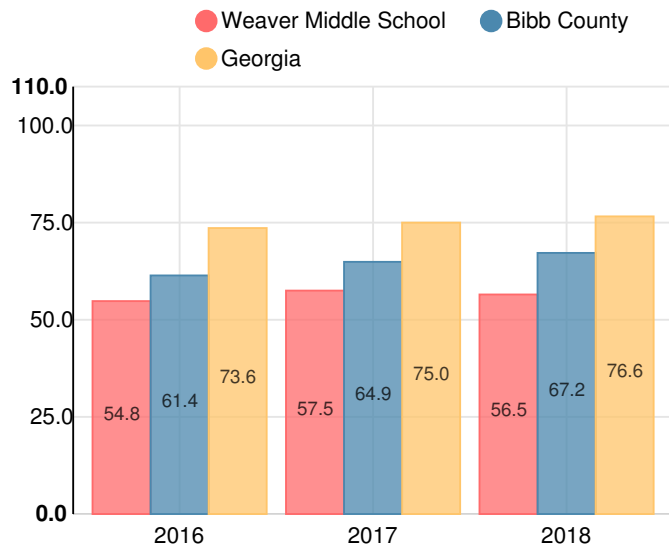

Weaver Middle School

2570 Heath Rd, Macon, GA 31206

(478)779-4630

Grades: 6-8

Enrollment: 914 students

Note: For information on educator qualifications and other federal reporting requirements, [click here](#). Discipline data are available in the [K-12 Student Discipline Dashboard](#).

Performance Snapshot

- Weaver Middle School's **overall performance is higher than 10% of schools in the state** and is lower than its district.
- Its students' **academic growth is higher than 29% of schools in the state** and lower than its district.
- **40.0% of its 8th grade students are reading at or above the grade level target.**

School Wide

F

56.5

Year	Weaver Middle School
2018	F
2017	F
2016	F
2015	F
2014	D

Grade conversion	
A	90 - 100
B	80 - 89.9
C	70 - 79.9
D	60 - 69.9
F	0 - 59.9

CCRPI Single Score