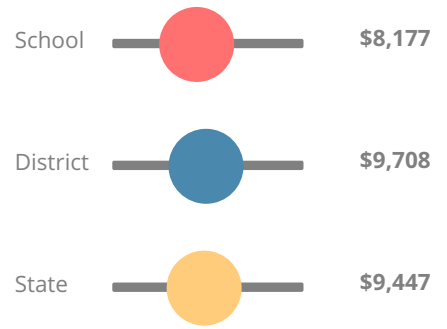

### CCRPI Single Score

Student Mobility Rate

23.7%

School Climate Star Rating

Financial Efficiency Star Rating

Per Pupil Expenditures

Race/Ethnicity

Economically Disadvantaged (ED)