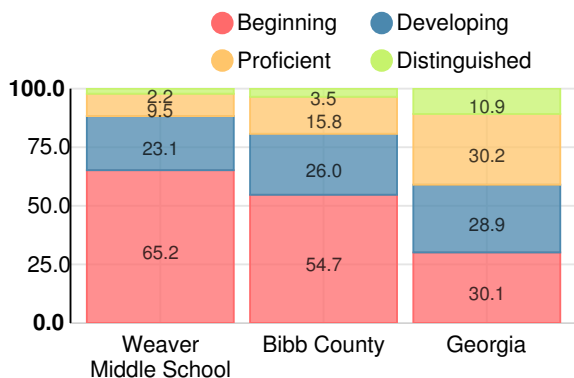

### Weaver Middle School

Indicator	2018
Content Mastery	31.9
Progress	76.1
Closing Gaps	41.7
Readiness	70.2
<b>CCRPI Score</b>	<b>56.5</b>

### English

Percent of students scoring in each performance level on 2018 Georgia Milestones for middle school grades

### Mathematics

Percent of students scoring in each performance level on 2018 Georgia Milestones for middle school grades

### Science

Percent of students scoring in each performance level on 2018 Georgia Milestones for middle school grades