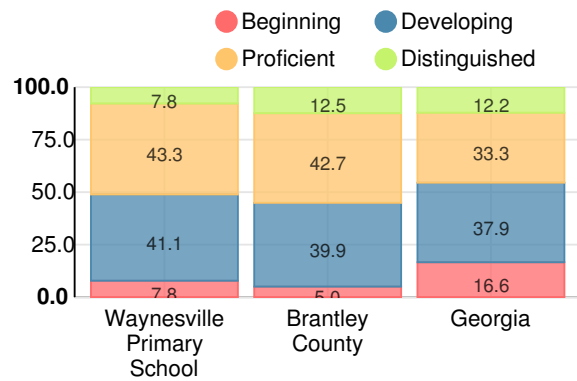

School Climate Star Rating

Per Pupil Expenditures

Race/Ethnicity

Economically Disadvantaged (ED)

Students with Disability (SWD)

English Language Learners (ELL)

Elementary

CCRPI Score

Waynesville Primary School

Indicator	2018
Content Mastery	64.7
Progress	n/a
Closing Gaps	58.3
Readiness	45.3
CCRPI Score	57.3

English

Percent of students scoring in each performance level on 2018 Georgia Milestones for elementary grades

Mathematics

Percent of students scoring in each performance level on 2018 Georgia Milestones for elementary grades

Science

Percent of students scoring in each performance level on 2018 Georgia Milestones for elementary grades

Social Studies

Percent of students scoring in each performance level on 2018 Georgia Milestones for elementary grades

Reading at or above the Grade Level Target (3rd Grade)

Percent of students in grade 3 achieving Lexile measure equal to or greater than 670