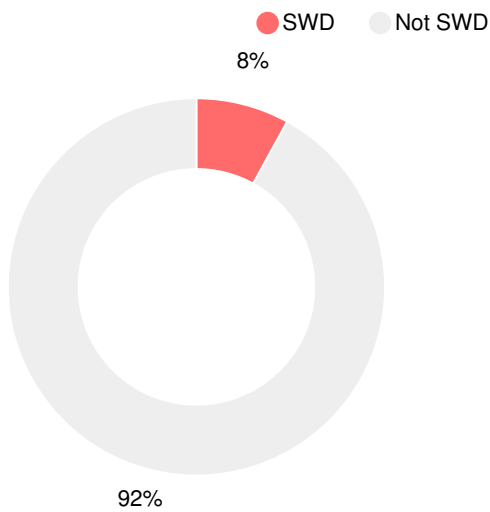

School Climate Star Rating

Per Pupil Expenditures

Race/Ethnicity

Economically Disadvantaged (ED)

Students with Disability (SWD)

English Language Learners (ELL)

Elementary

CCRPI Score

Waynesville Primary School

Indicator	2018
Content Mastery	64.7
Progress	n/a
Closing Gaps	58.3
Readiness	45.3
CCRPI Score	57.3

English

Percent of students scoring in each performance level on 2018 Georgia Milestones for elementary grades