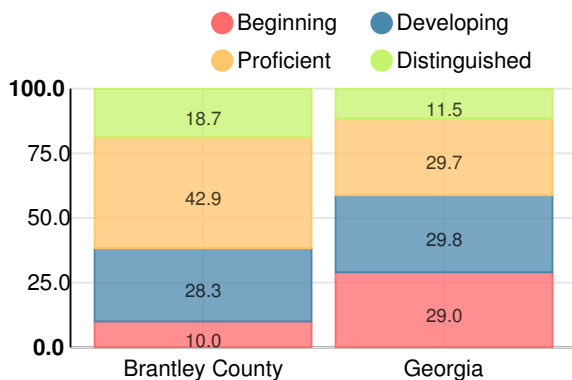

School Climate Star Rating

Per Pupil Expenditures

Race/Ethnicity

Economically Disadvantaged (ED)

Students with Disability (SWD)

English Language Learners (ELL)

Elementary

CCRPI Score

Waynesville Primary School

Indicator	2018
Content Mastery	64.7
Progress	n/a
Closing Gaps	58.3
Readiness	45.3
CCRPI Score	57.3

English

Percent of students scoring in each performance level on 2018 Georgia Milestones for elementary grades

Mathematics

Percent of students scoring in each performance level on 2018 Georgia Milestones for elementary grades

Science

Percent of students scoring in each performance level on 2018 Georgia Milestones for elementary grades

Social Studies

Percent of students scoring in each performance level on 2018 Georgia Milestones for elementary grades

Reading at or above the Grade Level Target (3rd Grade)

Percent of students in grade 3 achieving Lexile measure equal to or greater than 670