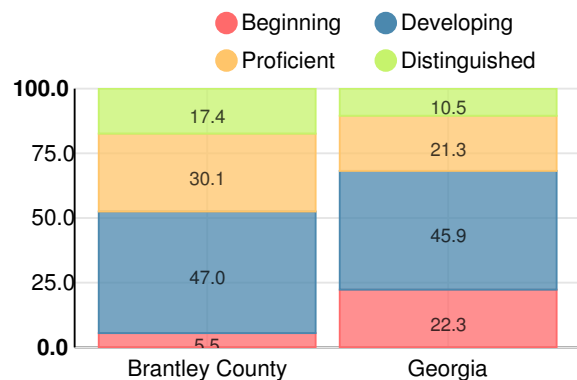

School Climate Star Rating

Per Pupil Expenditures

Race/Ethnicity

Economically Disadvantaged (ED)

Students with Disability (SWD)

English Language Learners (ELL)

Elementary

CCRPI Score

Waynesville Primary School

Indicator	2018
Content Mastery	64.7
Progress	n/a
Closing Gaps	58.3
Readiness	45.3
CCRPI Score	57.3

English

Percent of students scoring in each performance level on 2018 Georgia Milestones for elementary grades

Mathematics

Percent of students scoring in each performance level on 2018 Georgia Milestones for elementary grades

Science

Percent of students scoring in each performance level on 2018 Georgia Milestones for elementary grades

Social Studies

Percent of students scoring in each performance level on 2018 Georgia Milestones for elementary grades

Reading at or above the Grade Level Target (3rd Grade)

Percent of students in grade 3 achieving Lexile measure equal to or greater than 670