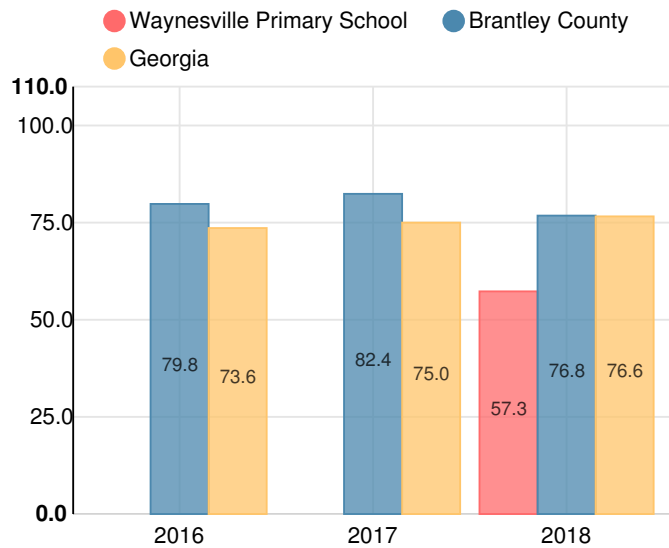

Waynesville Primary School

 5726 Old Waynesville Rd, Waynesville, GA 31566

 (912)778-3068

 Grades: K-3

 Enrollment: 368 students

Note: For information on educator qualifications and other federal reporting requirements, [click here](#). Discipline data are available in the [K-12 Student Discipline Dashboard](#).

Performance Snapshot

- Waynesville Primary School's **overall performance is higher than 11% of schools in the state** and is lower than its district.
- 46.8% of its 3rd grade students are reading at or above the grade level target.**

School Wide

F

57.3

Year	Waynesville Primary School
2018	F
2017	-
2016	-
2015	-
2014	A

Grade conversion	
A	90 - 100
B	80 - 89.9
C	70 - 79.9
D	60 - 69.9
F	0 - 59.9

CCRPI Single Score

Student Mobility Rate

23.4%