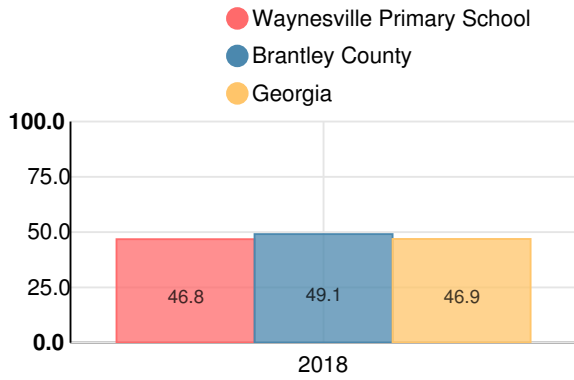

Waynesville Primary School

Indicator	2018
Content Mastery	64.7
Progress	n/a
Closing Gaps	58.3
Readiness	45.3
CCRPI Score	57.3

English

Percent of students scoring in each performance level on 2018 Georgia Milestones for elementary grades

Mathematics

Percent of students scoring in each performance level on 2018 Georgia Milestones for elementary grades

Science

Percent of students scoring in each performance level on 2018 Georgia Milestones for elementary grades

Social Studies

Percent of students scoring in each performance level on 2018 Georgia Milestones for elementary grades

Reading at or above the Grade Level Target (3rd Grade)

Percent of students in grade 3 achieving Lexile measure equal to or greater than 670