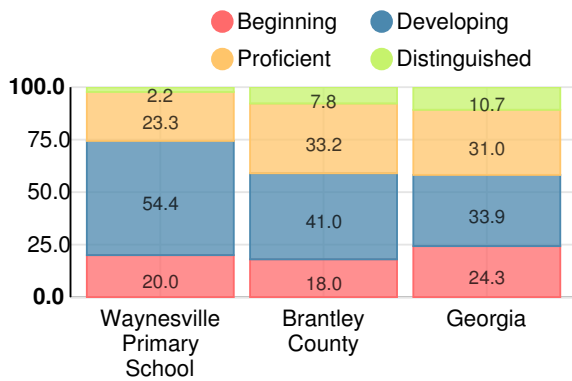

Performance Snapshot

- Waynesville Primary School's **overall performance is higher than 11% of schools in the state** and is lower than its district.
- 46.8% of its 3rd grade students are reading at or above the grade level target.**

School Wide

F

57.3

Year	Waynesville Primary School
2018	F
2017	-
2016	-
2015	-
2014	A

Grade conversion	
A	90 - 100
B	80 - 89.9
C	70 - 79.9
D	60 - 69.9
F	0 - 59.9

CCRPI Single Score

Student Mobility Rate

23.4%

School Climate Star Rating

Per Pupil Expenditures

Race/Ethnicity

Economically Disadvantaged (ED)

Students with Disability (SWD)

English Language Learners (ELL)

Elementary

CCRPI Score

Waynesville Primary School

Indicator	2018
Content Mastery	64.7
Progress	n/a
Closing Gaps	58.3
Readiness	45.3
CCRPI Score	57.3

English

Percent of students scoring in each performance level on 2018 Georgia Milestones for elementary grades