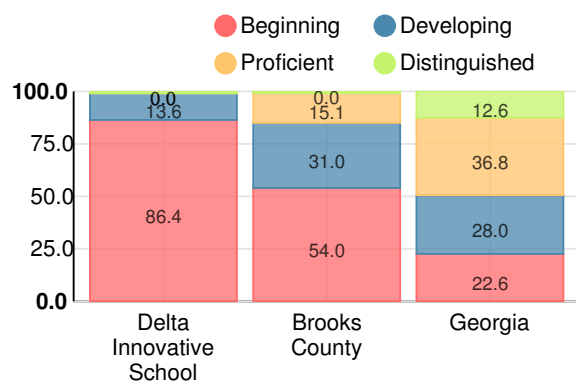

Per Pupil Expenditures

Race/Ethnicity

- Asian/Pacific Islander
- American Indian/Alaskan
- Black
- Hispanic
- Multi-racial
- White

Economically Disadvantaged (ED)

- ED
- Not ED

Students with Disability (SWD)

- SWD
- Not SWD

English Language Learners (ELL)

- ELL
- Not ELL

High School

CCRPI Score

Delta Innovative School

Indicator	2018
Content Mastery	12.1
Progress	51.3
Closing Gaps	n/a
Readiness	52.1
Graduation Rate	75.9
CCRPI Score	42.5

American Literature & Composition

Percent of students scoring in each performance level on 2018 Georgia Milestones

Coordinate Algebra/Algebra I

Percent of students scoring in each performance level on 2018 Georgia Milestones

Biology

Percent of students scoring in each performance level on 2018 Georgia Milestones

US History

Percent of students scoring in each performance level on 2018 Georgia Milestones

College & Career Readiness