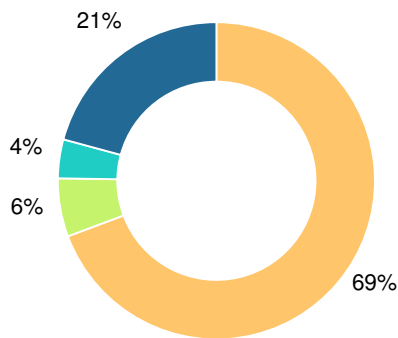

School Wide

F
42.5

Year	Delta Innovative School
2018	F

Grade conversion	
A	90 - 100
B	80 - 89.9
C	70 - 79.9
D	60 - 69.9
F	0 - 59.9

CCRPI Single Score

Student Mobility Rate

109.6%

School Climate Star Rating

Per Pupil Expenditures

Race/Ethnicity

- Asian/Pacific Islander
- American Indian/Alaskan
- Black
- Hispanic
- Multi-racial
- White

Economically Disadvantaged (ED)

- ED
- Not ED

Students with Disability (SWD)