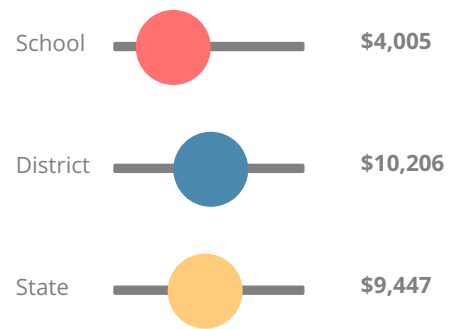

School Wide

F
42.5

Year	Delta Innovative School
2018	F

Grade conversion	
A	90 - 100
B	80 - 89.9
C	70 - 79.9
D	60 - 69.9
F	0 - 59.9

CCRPI Single Score

Student Mobility Rate

109.6%

School Climate Star Rating

Per Pupil Expenditures

Race/Ethnicity

- Asian/Pacific Islander
- American Indian/Alaskan
- Black
- Hispanic
- Multi-racial
- White

Economically Disadvantaged (ED)

- ED
- Not ED

Students with Disability (SWD)