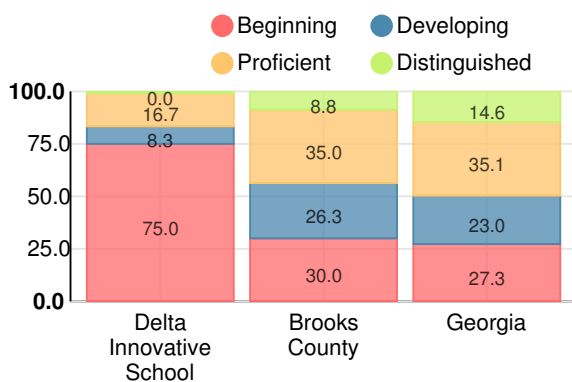

Per Pupil Expenditures

Race/Ethnicity

- Asian/Pacific Islander
- American Indian/Alaskan
- Black
- Hispanic
- Multi-racial
- White

Economically Disadvantaged (ED)

- ED
- Not ED

Students with Disability (SWD)

- SWD
- Not SWD

English Language Learners (ELL)

- ELL
- Not ELL

High School

CCRPI Score

Delta Innovative School

Indicator	2018
Content Mastery	12.1
Progress	51.3
Closing Gaps	n/a
Readiness	52.1
Graduation Rate	75.9
CCRPI Score	42.5

American Literature & Composition

Percent of students scoring in each performance level on 2018 Georgia Milestones

Coordinate Algebra/Algebra I

Percent of students scoring in each performance level on 2018 Georgia Milestones

Biology

Percent of students scoring in each performance level on 2018 Georgia Milestones

US History

Percent of students scoring in each performance level on 2018 Georgia Milestones

College & Career Readiness