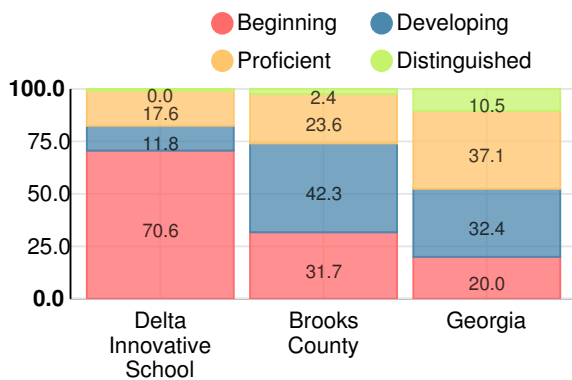

Per Pupil Expenditures

Race/Ethnicity

- Asian/Pacific Islander
- American Indian/Alaskan
- Black
- Hispanic
- Multi-racial
- White

Economically Disadvantaged (ED)

- ED
- Not ED

Students with Disability (SWD)

- SWD
- Not SWD

English Language Learners (ELL)

- ELL
- Not ELL

High School

CCRPI Score

Delta Innovative School

Indicator	2018
Content Mastery	12.1
Progress	51.3
Closing Gaps	n/a
Readiness	52.1
Graduation Rate	75.9
CCRPI Score	42.5

American Literature & Composition

Percent of students scoring in each performance level on 2018 Georgia Milestones

Coordinate Algebra/Algebra I

Percent of students scoring in each performance level on 2018 Georgia Milestones

Biology

Percent of students scoring in each performance level on 2018 Georgia Milestones

US History

Percent of students scoring in each performance level on 2018 Georgia Milestones

College & Career Readiness