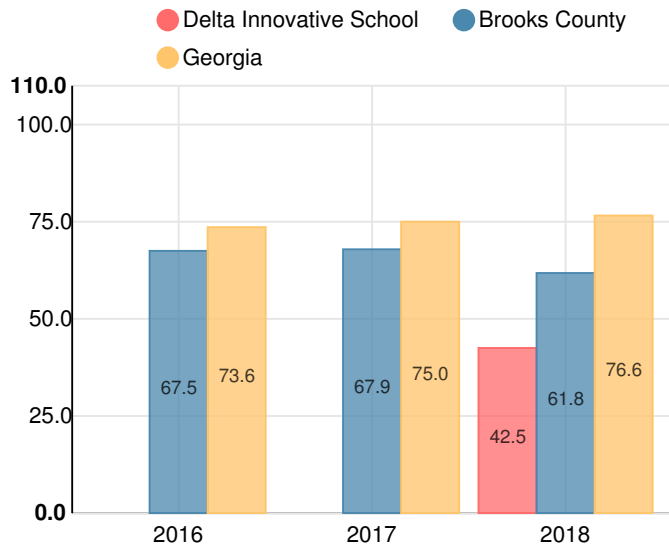

Delta Innovative School

 1081 Barwick Rd , Quitman, GA 31643

 (229)588-2351

 Grades: 7-12

 Enrollment: 105 students

Note: For information on educator qualifications and other federal reporting requirements, [click here](#). Discipline data are available in the [K-12 Student Discipline Dashboard](#).

Performance Snapshot

- Delta Innovative School's **overall performance is higher than 2% of schools in the state** and is lower than its district.
- Its students' **academic growth is higher than 2% of schools in the state** and lower than its district.
- **66.7% of its 8th grade students are reading at or above the grade level target**.
- **Its four-year graduation rate is 75.9%**, which is **higher than 15% of high schools in the state** and lower than its district.
- Delta Innovative School is **Beating the Odds**, meaning that it performs better than similar schools.

School Wide

F
42.5

Year	Delta Innovative School
2018	F

Grade conversion	
A	90 - 100
B	80 - 89.9
C	70 - 79.9
D	60 - 69.9
F	0 - 59.9

CCRPI Single Score

Student Mobility Rate

109.6%

School Climate Star Rating