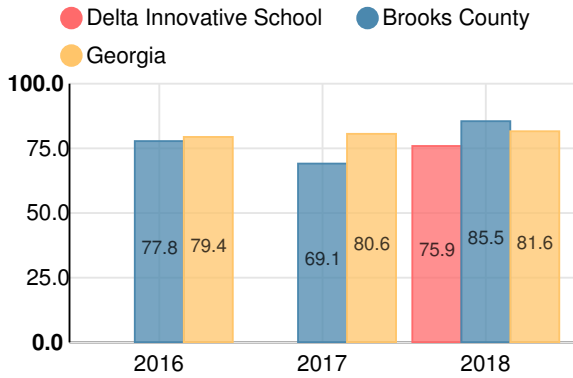

Performance Snapshot

- Delta Innovative School's **overall performance is higher than 2% of schools in the state** and is lower than its district.
- Its students' **academic growth is higher than 2% of schools in the state** and lower than its district.
- **66.7% of its 8th grade students are reading at or above the grade level target**.
- **Its four-year graduation rate is 75.9%**, which is **higher than 15% of high schools in the state** and lower than its district.
- Delta Innovative School is **Beating the Odds**, meaning that it performs better than similar schools.

Biology

Percent of students scoring in each performance level on 2018 Georgia Milestones

US History

Percent of students scoring in each performance level on 2018 Georgia Milestones

College & Career Readiness

Percent of 12th grade students who are college and career ready

Accelerated Course Taking

Percent of high school graduates earning high school credit for accelerated enrollment

Four-Year Graduation Rate

College Enrollment Rate