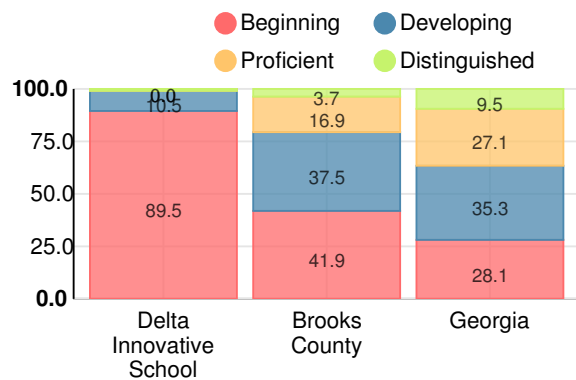

Per Pupil Expenditures

Race/Ethnicity

- Asian/Pacific Islander
- American Indian/Alaskan
- Black
- Hispanic
- Multi-racial
- White

Economically Disadvantaged (ED)

- ED
- Not ED

Students with Disability (SWD)

- SWD
- Not SWD

English Language Learners (ELL)

- ELL
- Not ELL

High School

CCRPI Score

Delta Innovative School

Indicator	2018
Content Mastery	12.1
Progress	51.3
Closing Gaps	n/a
Readiness	52.1
Graduation Rate	75.9
CCRPI Score	42.5

American Literature & Composition

Percent of students scoring in each performance level on 2018 Georgia Milestones

Coordinate Algebra/Algebra I

Percent of students scoring in each performance level on 2018 Georgia Milestones

Biology

Percent of students scoring in each performance level on 2018 Georgia Milestones

US History

Percent of students scoring in each performance level on 2018 Georgia Milestones

College & Career Readiness