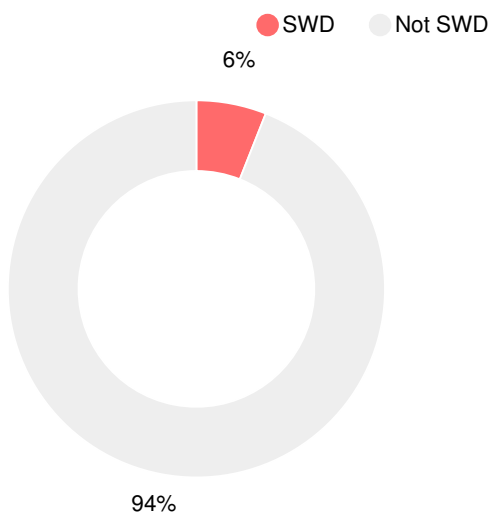

Per Pupil Expenditures

Race/Ethnicity

Economically Disadvantaged (ED)

Students with Disability (SWD)

English Language Learners (ELL)

Elementary

CCRPI Score

Richmond Hill Primary School

Indicator	2018
Content Mastery	83.4
Progress	n/a
Closing Gaps	91.7
Readiness	84.3
CCRPI Score	85.6

English

Percent of students scoring in each performance level on 2018 Georgia Milestones for elementary grades