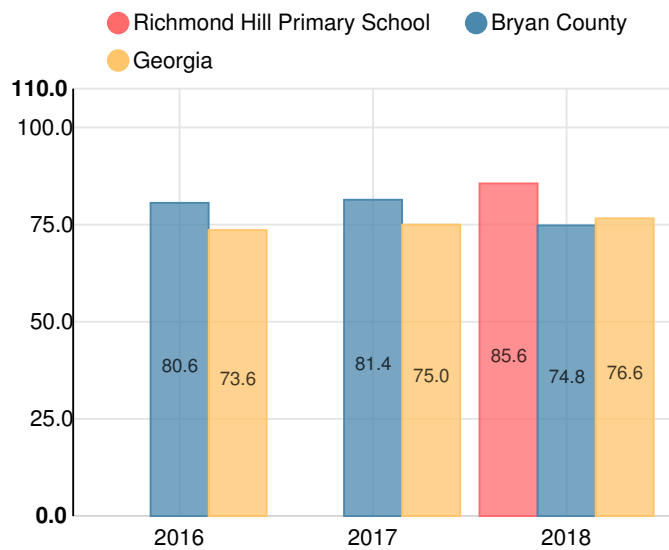

Richmond Hill Primary School

471 Frances Meeks Way, Richmond Hill, GA 31324

(912)459-5080

Grades: K-1

Enrollment: 643 students

Performance Snapshot

- Richmond Hill Primary School's **overall performance is higher than 86% of schools in the state** and is higher than its district.

Note: For information on educator qualifications and other federal reporting requirements, [click here](#). Discipline data are available in the [K-12 Student Discipline Dashboard](#).

School Wide

B
85.6

Year	Richmond Hill Primary School
2018	B
2017	-
2016	-
2015	-
2014	A

Grade conversion	
A	90 - 100
B	80 - 89.9
C	70 - 79.9
D	60 - 69.9
F	0 - 59.9

CCRPI Single Score