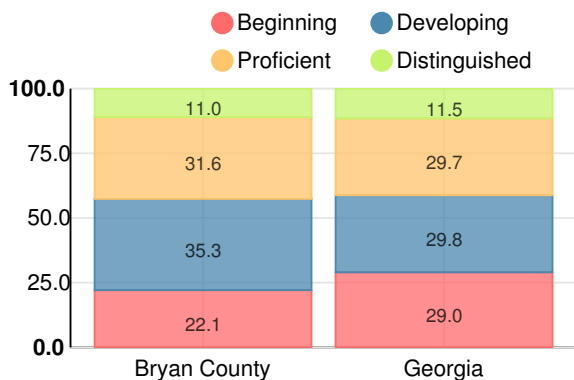

Per Pupil Expenditures

Race/Ethnicity

Economically Disadvantaged (ED)

Students with Disability (SWD)

English Language Learners (ELL)

Elementary

CCRPI Score

Richmond Hill Primary School

Indicator	2018
Content Mastery	83.4
Progress	n/a
Closing Gaps	91.7
Readiness	84.3
CCRPI Score	85.6

English

Percent of students scoring in each performance level on 2018 Georgia Milestones for elementary grades

Mathematics

Percent of students scoring in each performance level on 2018 Georgia Milestones for elementary grades

Science

Percent of students scoring in each performance level on 2018 Georgia Milestones for elementary grades

Social Studies

Percent of students scoring in each performance level on 2018 Georgia Milestones for elementary grades

Reading at or above the Grade Level Target (3rd Grade)

Percent of students in grade 3 achieving Lexile measure equal to or greater than 670