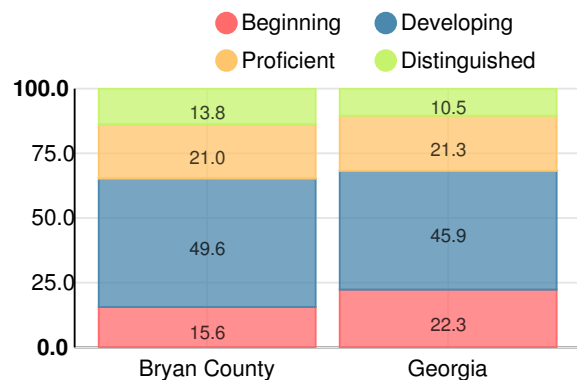

Indicator	2018
Content Mastery	83.4
Progress	n/a
Closing Gaps	91.7
Readiness	84.3
CCRPI Score	85.6

English

Percent of students scoring in each performance level on 2018 Georgia Milestones for elementary grades

Mathematics

Percent of students scoring in each performance level on 2018 Georgia Milestones for elementary grades

Science

Percent of students scoring in each performance level on 2018 Georgia Milestones for elementary grades

Social Studies

Percent of students scoring in each performance level on 2018 Georgia Milestones for elementary grades

Reading at or above the Grade Level Target (3rd Grade)

Percent of students in grade 3 achieving Lexile measure equal to or greater than 670