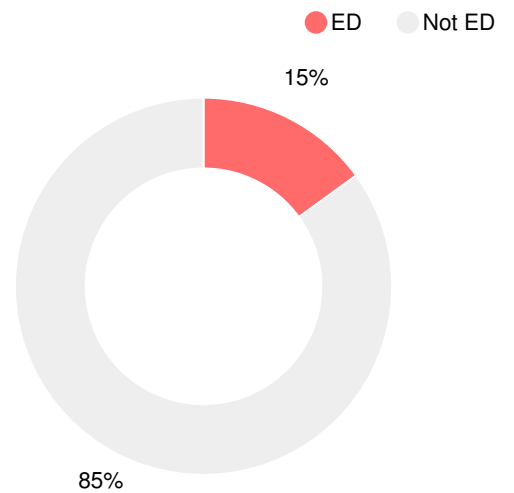

Year	Richmond Hill Primary School
2018	B
2017	-
2016	-
2015	-
2014	A

Grade conversion	
A	90 - 100
B	80 - 89.9
C	70 - 79.9
D	60 - 69.9
F	0 - 59.9

CCRPI Single Score

Student Mobility Rate

16.2%

School Climate Star Rating

Per Pupil Expenditures

Race/Ethnicity

Economically Disadvantaged (ED)

Students with Disability (SWD)

English Language Learners (ELL)

Elementary

CCRPI Score

Richmond Hill Primary School