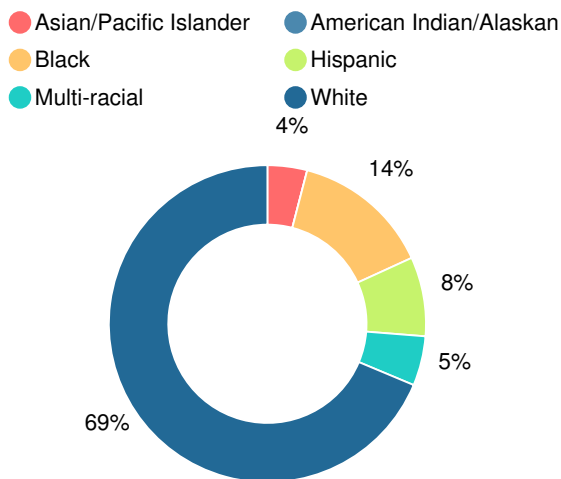

Per Pupil Expenditures

Race/Ethnicity

Economically Disadvantaged (ED)

Students with Disability (SWD)

English Language Learners (ELL)

Elementary

CCRPI Score

Richmond Hill Primary School