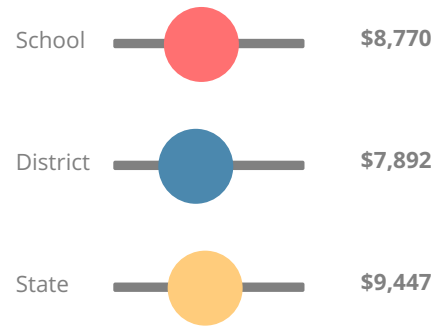

Student Mobility Rate

16.2%

School Climate Star Rating

Per Pupil Expenditures