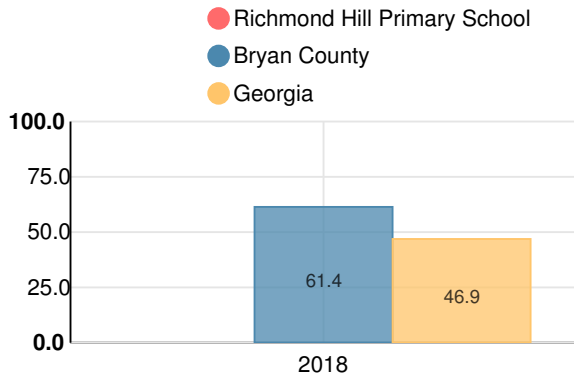

Mathematics

Percent of students scoring in each performance level on 2018 Georgia Milestones for elementary grades

Science

Percent of students scoring in each performance level on 2018 Georgia Milestones for elementary grades

Social Studies

Percent of students scoring in each performance level on 2018 Georgia Milestones for elementary grades

Reading at or above the Grade Level Target (3rd Grade)

Percent of students in grade 3 achieving Lexile measure equal to or greater than 670