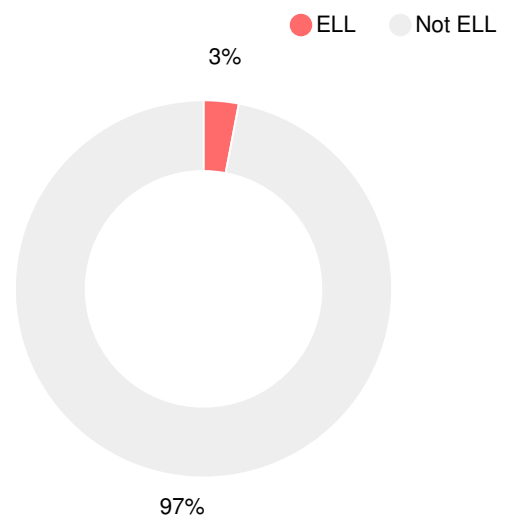

Per Pupil Expenditures

Race/Ethnicity

Economically Disadvantaged (ED)

Students with Disability (SWD)

English Language Learners (ELL)

Elementary

CCRPI Score

Richmond Hill Primary School

Indicator	2018
Content Mastery	83.4
Progress	n/a
Closing Gaps	91.7
Readiness	84.3
CCRPI Score	85.6

English

Percent of students scoring in each performance level on 2018 Georgia Milestones for elementary grades