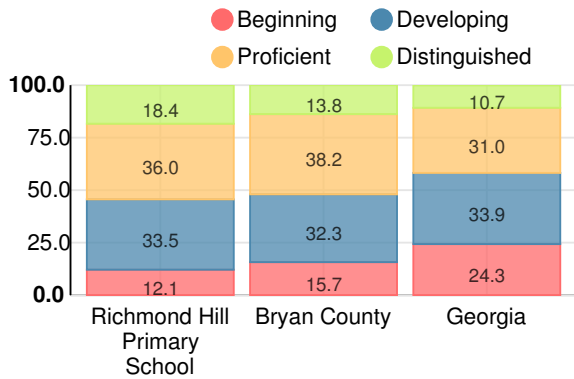

Per Pupil Expenditures

Race/Ethnicity

Economically Disadvantaged (ED)

Students with Disability (SWD)

English Language Learners (ELL)

Elementary

CCRPI Score

Richmond Hill Primary School

Indicator	2018
Content Mastery	83.4
Progress	n/a
Closing Gaps	91.7
Readiness	84.3
CCRPI Score	85.6

English

Percent of students scoring in each performance level on 2018 Georgia Milestones for elementary grades