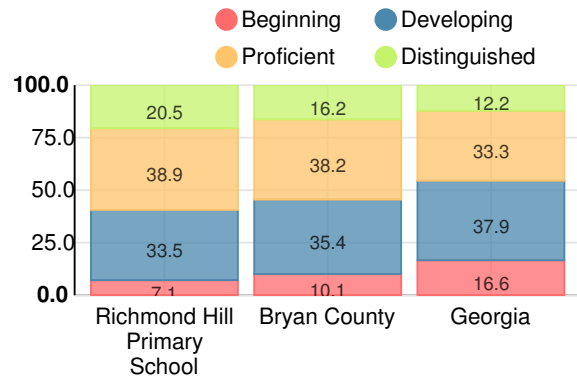

Per Pupil Expenditures

Race/Ethnicity

Economically Disadvantaged (ED)

Students with Disability (SWD)

English Language Learners (ELL)

Elementary

CCRPI Score

Richmond Hill Primary School

Indicator	2018
Content Mastery	83.4
Progress	n/a
Closing Gaps	91.7
Readiness	84.3
CCRPI Score	85.6

English

Percent of students scoring in each performance level on 2018 Georgia Milestones for elementary grades

Mathematics

Percent of students scoring in each performance level on 2018 Georgia Milestones for elementary grades

Science

Percent of students scoring in each performance level on 2018 Georgia Milestones for elementary grades

Social Studies

Percent of students scoring in each performance level on 2018 Georgia Milestones for elementary grades

Reading at or above the Grade Level Target (3rd Grade)

Percent of students in grade 3 achieving Lexile measure equal to or greater than 670