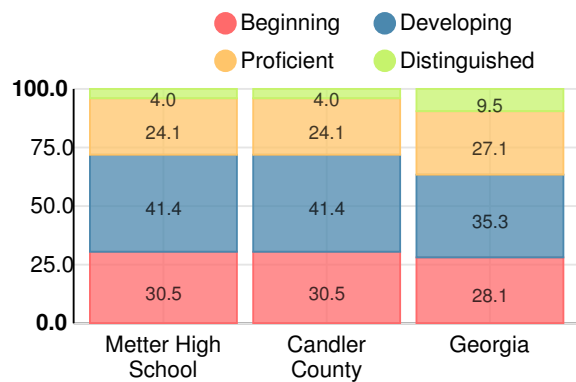

Financial Efficiency Star Rating

Per Pupil Expenditures

Race/Ethnicity

- Asian/Pacific Islander
- American Indian/Alaskan
- Black
- Hispanic
- Multi-racial
- White

Economically Disadvantaged (ED)

- ED
- Not ED

Students with Disability (SWD)

- SWD
- Not SWD

English Language Learners (ELL)

- ELL
- Not ELL

High School

CCRPI Score

Metter High School

Indicator	2018
Content Mastery	65.8
Progress	79.4
Closing Gaps	50.0
Readiness	75.6
Graduation Rate	91.4
CCRPI Score	73.6

American Literature & Composition

Percent of students scoring in each performance level on 2018 Georgia Milestones

Coordinate Algebra/Algebra I

Percent of students scoring in each performance level on 2018 Georgia Milestones

Biology

Percent of students scoring in each performance level on 2018 Georgia Milestones

US History

Percent of students scoring in each performance level on 2018 Georgia Milestones

College & Career Readiness