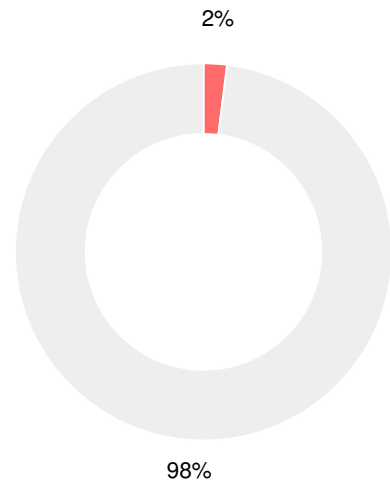

Financial Efficiency Star Rating

Per Pupil Expenditures

Race/Ethnicity

- Asian/Pacific Islander
- American Indian/Alaskan
- Black
- Hispanic
- Multi-racial
- White

Economically Disadvantaged (ED)

- ED
- Not ED

Students with Disability (SWD)

- SWD
- Not SWD

English Language Learners (ELL)

- ELL
- Not ELL

High School

CCRPI Score

Metter High School

Indicator	2018
Content Mastery	65.8
Progress	79.4
Closing Gaps	50.0
Readiness	75.6
Graduation Rate	91.4
CCRPI Score	73.6