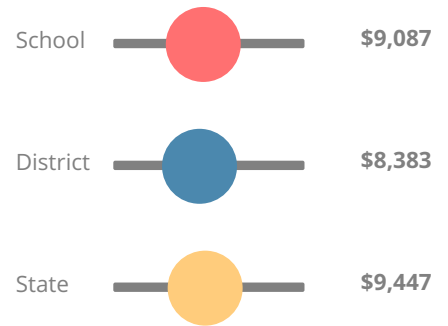

School Wide

C
73.6

Year	Metter High School
2018	C
2017	C
2016	C
2015	C
2014	D

Grade conversion	
A	90 - 100
B	80 - 89.9
C	70 - 79.9
D	60 - 69.9
F	0 - 59.9

CCRPI Single Score

Student Mobility Rate

10.2%

School Climate Star Rating

Financial Efficiency Star Rating

Per Pupil Expenditures

Race/Ethnicity

- Asian/Pacific Islander
- American Indian/Alaskan
- Black
- Hispanic
- Multi-racial
- White

Economically Disadvantaged (ED)

- ED
- Not ED