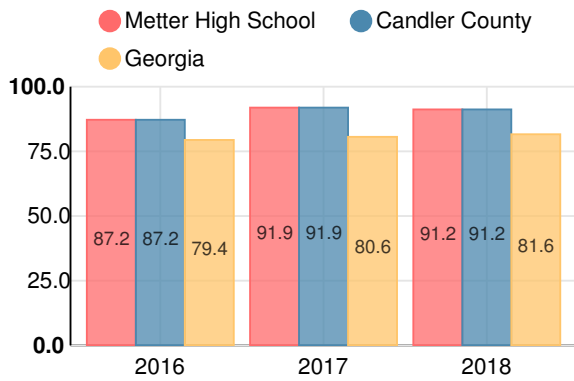

American Literature & Composition

Percent of students scoring in each performance level on 2018 Georgia Milestones

Coordinate Algebra/Algebra I

Percent of students scoring in each performance level on 2018 Georgia Milestones

Biology

Percent of students scoring in each performance level on 2018 Georgia Milestones

US History

Percent of students scoring in each performance level on 2018 Georgia Milestones

College & Career Readiness

Percent of 12th grade students who are college and career ready

Accelerated Course Taking

Percent of high school graduates earning high school credit for accelerated enrollment

Four-Year Graduation Rate

College Enrollment Rate