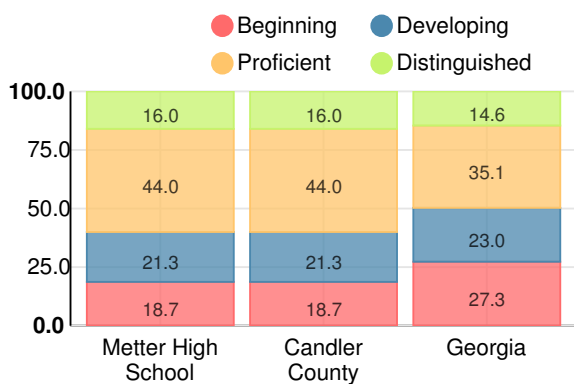

Financial Efficiency Star Rating

Per Pupil Expenditures

Race/Ethnicity

- Asian/Pacific Islander
- American Indian/Alaskan
- Black
- Hispanic
- Multi-racial
- White

Economically Disadvantaged (ED)

- ED
- Not ED

Students with Disability (SWD)

- SWD
- Not SWD

English Language Learners (ELL)

- ELL
- Not ELL

High School

CCRPI Score

Metter High School

Indicator	2018
Content Mastery	65.8
Progress	79.4
Closing Gaps	50.0
Readiness	75.6
Graduation Rate	91.4
CCRPI Score	73.6

American Literature & Composition

Percent of students scoring in each performance level on 2018 Georgia Milestones

Coordinate Algebra/Algebra I

Percent of students scoring in each performance level on 2018 Georgia Milestones

Biology

Percent of students scoring in each performance level on 2018 Georgia Milestones

US History

Percent of students scoring in each performance level on 2018 Georgia Milestones

College & Career Readiness