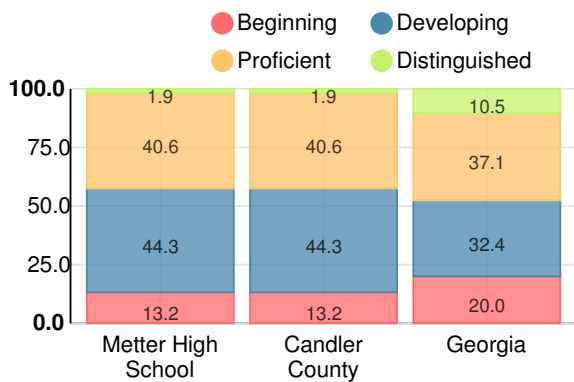

Financial Efficiency Star Rating

Per Pupil Expenditures

Race/Ethnicity

- Asian/Pacific Islander
- American Indian/Alaskan
- Black
- Hispanic
- Multi-racial
- White

Economically Disadvantaged (ED)

- ED
- Not ED

Students with Disability (SWD)

- SWD
- Not SWD

English Language Learners (ELL)

- ELL
- Not ELL

High School

CCRPI Score

Metter High School

Indicator	2018
Content Mastery	65.8
Progress	79.4
Closing Gaps	50.0
Readiness	75.6
Graduation Rate	91.4
CCRPI Score	73.6

American Literature & Composition

Percent of students scoring in each performance level on 2018 Georgia Milestones

Coordinate Algebra/Algebra I

Percent of students scoring in each performance level on 2018 Georgia Milestones

Biology

Percent of students scoring in each performance level on 2018 Georgia Milestones

US History

Percent of students scoring in each performance level on 2018 Georgia Milestones

College & Career Readiness