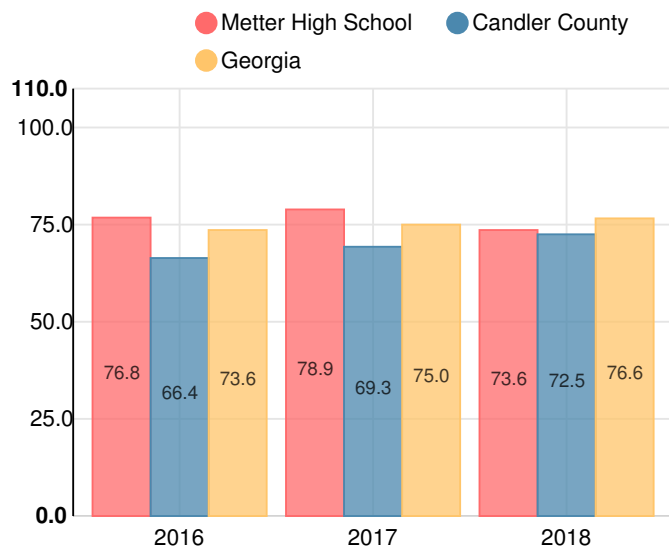

Performance Snapshot

- Metter High School 's **overall performance is higher than 55% of schools in the state** and is similar to its district.
- Its students' **academic growth is higher than 38% of schools in the state**.
- **Its four-year graduation rate is 91.2%**, which is higher than 68% of high schools.
- **45.5% of graduates are college and career ready**.

School Wide

C
73.6

Year	Metter High School
2018	C
2017	C
2016	C
2015	C
2014	D

Grade conversion	
A	90 - 100
B	80 - 89.9
C	70 - 79.9
D	60 - 69.9
F	0 - 59.9

CCRPI Single Score

Student Mobility Rate

10.2%

School Climate Star Rating