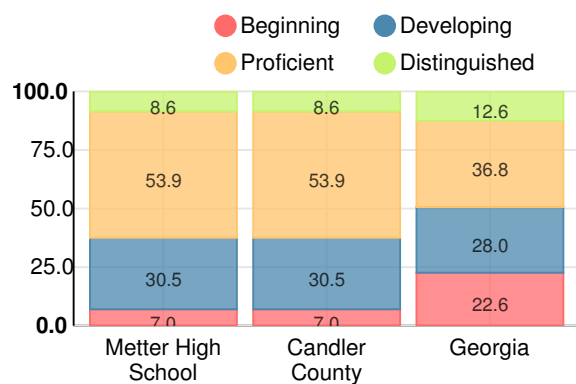

Financial Efficiency Star Rating

Per Pupil Expenditures

Race/Ethnicity

- Asian/Pacific Islander
- American Indian/Alaskan
- Black
- Hispanic
- Multi-racial
- White

Economically Disadvantaged (ED)

- ED
- Not ED

Students with Disability (SWD)

- SWD
- Not SWD

English Language Learners (ELL)

- ELL
- Not ELL

High School

CCRPI Score

Metter High School

Indicator	2018
Content Mastery	65.8
Progress	79.4
Closing Gaps	50.0
Readiness	75.6
Graduation Rate	91.4
CCRPI Score	73.6

American Literature & Composition

Percent of students scoring in each performance level on 2018 Georgia Milestones

Coordinate Algebra/Algebra I

Percent of students scoring in each performance level on 2018 Georgia Milestones

Biology

Percent of students scoring in each performance level on 2018 Georgia Milestones

US History

Percent of students scoring in each performance level on 2018 Georgia Milestones

College & Career Readiness