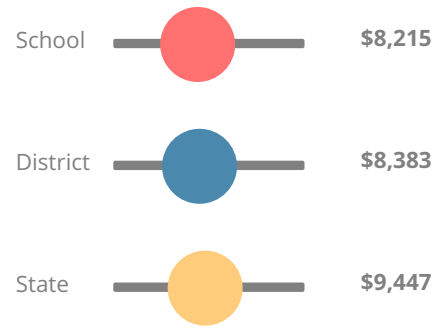

CCRPI Single Score

Student Mobility Rate

16.5%

School Climate Star Rating

Financial Efficiency Star Rating

Per Pupil Expenditures

Race/Ethnicity

- Asian/Pacific Islander
- American Indian/Alaskan
- Black
- Hispanic
- Multi-racial
- White

Economically Disadvantaged (ED)

- ED
- Not ED

Students with Disability (SWD)

- SWD
- Not SWD

English Language Learners (ELL)

- ELL
- Not ELL

Elementary

CCRPI Score