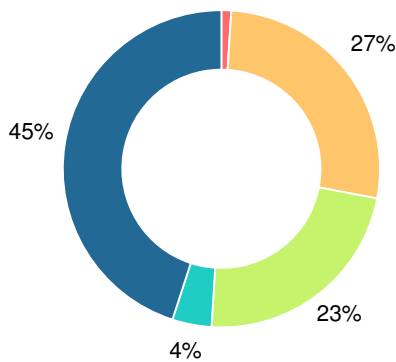

CCRPI Single Score

Student Mobility Rate

16.5%

School Climate Star Rating

Financial Efficiency Star Rating

Per Pupil Expenditures

Race/Ethnicity

- Asian/Pacific Islander
- American Indian/Alaskan
- Black
- Hispanic
- Multi-racial
- White