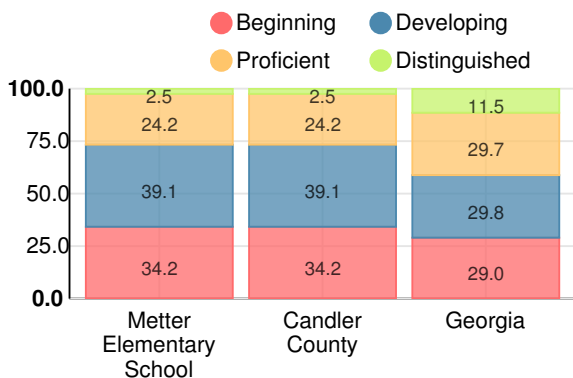

Performance Snapshot

- Metter Elementary School's **overall performance is higher than 52% of schools in the state** and is similar to its district.
- Its students' **academic growth is higher than 77% of schools in the state**.
- **42.5% of its 3rd grade students are reading at or above the grade level target**.

CCRPI Single Score

Student Mobility Rate

16.5%

School Climate Star Rating

Financial Efficiency Star Rating

Per Pupil Expenditures

Race/Ethnicity

- Asian/Pacific Islander
- American Indian/Alaskan
- Black
- Hispanic
- Multi-racial
- White

Percent of students scoring in each performance level on 2018 Georgia Milestones for elementary grades

Mathematics

Percent of students scoring in each performance level on 2018 Georgia Milestones for elementary grades

Science

Percent of students scoring in each performance level on 2018 Georgia Milestones for elementary grades

Social Studies

Percent of students scoring in each performance level on 2018 Georgia Milestones for elementary grades