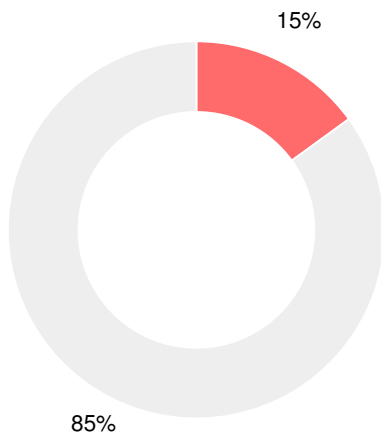

Students with Disability (SWD)

- SWD
- Not SWD