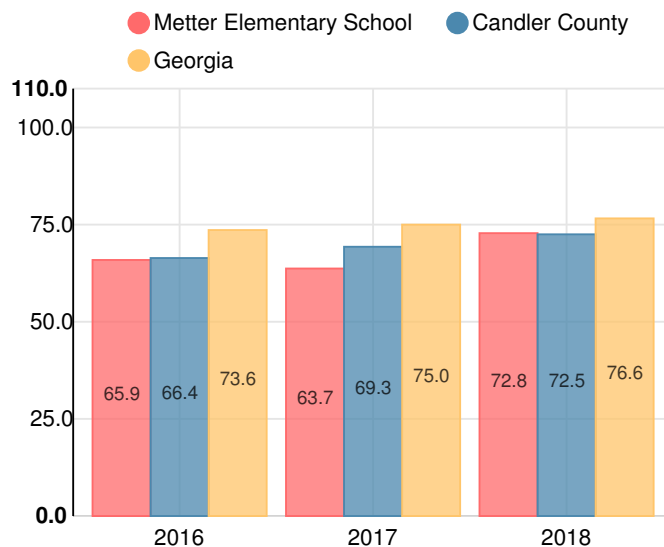

Metter Elementary School

33661 Ga Highway 129 S, Metter, GA 30439

(912)685-5050

Grades: K-5

Enrollment: 973 students

Note: For information on educator qualifications and other federal reporting requirements, [click here](#). Discipline data are available in the [K-12 Student Discipline Dashboard](#).

Performance Snapshot

- Metter Elementary School's **overall performance is higher than 52% of schools in the state** and is similar to its district.
- Its students' **academic growth is higher than 77% of schools in the state**.
- **42.5% of its 3rd grade students are reading at or above the grade level target**.

School Wide

C

72.8

Year	Metter Elementary School
2018	C
2017	D
2016	D
2015	D
2014	C

Grade conversion	
A	90 - 100
B	80 - 89.9
C	70 - 79.9
D	60 - 69.9
F	0 - 59.9

CCRPI Single Score