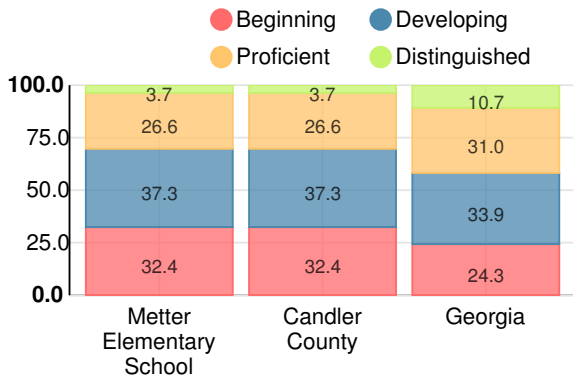

Elementary

CCRPI Score

Metter Elementary School

Indicator	2018
Content Mastery	56.9
Progress	90.8
Closing Gaps	55.4
Readiness	78.3
CCRPI Score	72.8

English

Percent of students scoring in each performance level on 2018 Georgia Milestones for elementary grades