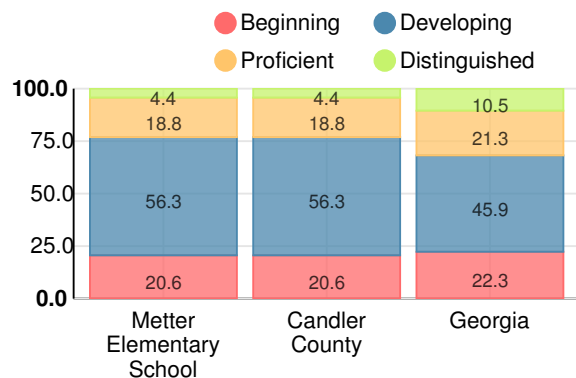

Performance Snapshot

- Metter Elementary School's **overall performance is higher than 52% of schools in the state** and is similar to its district.
- Its students' **academic growth is higher than 77% of schools in the state**.
- **42.5% of its 3rd grade students are reading at or above the grade level target**.

CCRPI Single Score

Student Mobility Rate

16.5%

School Climate Star Rating

Financial Efficiency Star Rating

Per Pupil Expenditures

Race/Ethnicity

- Asian/Pacific Islander
- American Indian/Alaskan
- Black
- Hispanic
- Multi-racial
- White

Percent of students scoring in each performance level on 2018 Georgia Milestones for elementary grades

Mathematics

Percent of students scoring in each performance level on 2018 Georgia Milestones for elementary grades

Science

Percent of students scoring in each performance level on 2018 Georgia Milestones for elementary grades

Social Studies

Percent of students scoring in each performance level on 2018 Georgia Milestones for elementary grades