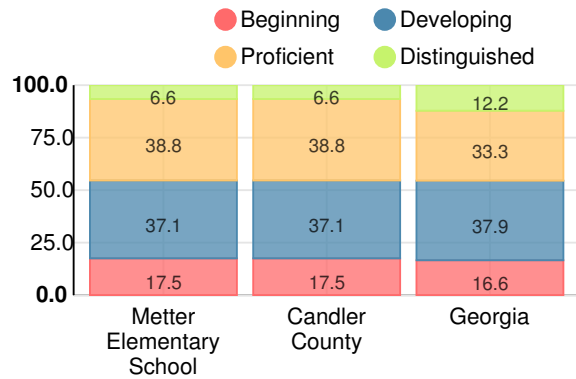

CCRPI Single Score

Student Mobility Rate

16.5%

School Climate Star Rating

Financial Efficiency Star Rating

Per Pupil Expenditures

Race/Ethnicity

- Asian/Pacific Islander
- American Indian/Alaskan
- Black
- Hispanic
- Multi-racial
- White

Economically Disadvantaged (ED)

- ED
- Not ED

Students with Disability (SWD)

- SWD
- Not SWD

English Language Learners (ELL)

- ELL
- Not ELL

Elementary

CCRPI Score

Metter Elementary School

| Indicator | 2018 |
|--------------------|-------------|
| Content Mastery | 56.9 |
| Progress | 90.8 |
| Closing Gaps | 55.4 |
| Readiness | 78.3 |
| CCRPI Score | 72.8 |

English

Percent of students scoring in each performance level on 2018 Georgia Milestones for elementary grades

Mathematics

Percent of students scoring in each performance level on 2018 Georgia Milestones for elementary grades