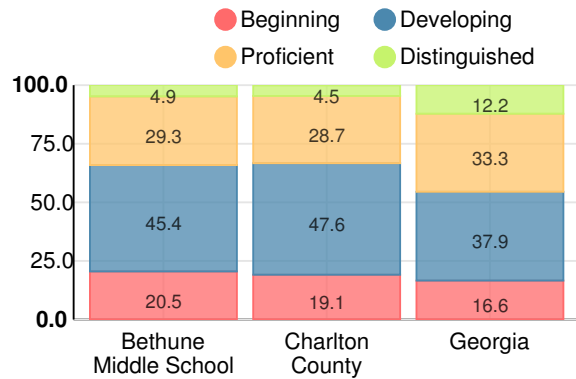

Financial Efficiency Star Rating

Per Pupil Expenditures

Race/Ethnicity

- Asian/Pacific Islander
- American Indian/Alaskan
- Black
- Hispanic
- Multi-racial
- White

Economically Disadvantaged (ED)

- ED
- Not ED

Students with Disability (SWD)

- SWD
- Not SWD

English Language Learners (ELL)

- ELL
- Not ELL

Elementary

CCRPI Score

Bethune Middle School

Indicator	2018
Content Mastery	58.3
Progress	82.6
Closing Gaps	50.0
Readiness	71.9
CCRPI Score	68.3

English

Percent of students scoring in each performance level on 2018 Georgia Milestones for elementary grades

Mathematics

Percent of students scoring in each performance level on 2018 Georgia Milestones for elementary grades

Science

Percent of students scoring in each performance level on 2018 Georgia Milestones for elementary grades

Social Studies

Percent of students scoring in each performance level on 2018 Georgia Milestones for elementary grades