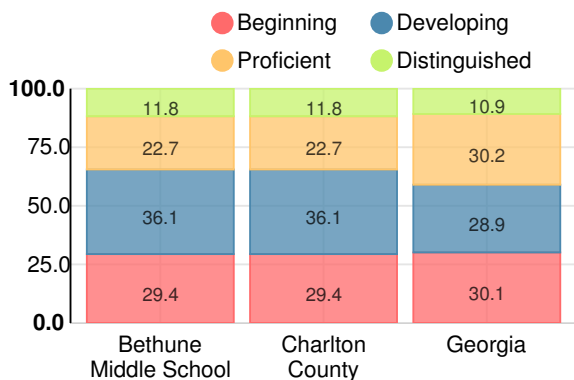

Performance Snapshot

- Bethune Middle School's **overall performance is higher than 41% of schools in the state** and is higher than its district.
- Its elementary students' **academic growth is higher than 48% of elementary schools in the state** and higher than its district.
- Its middle school students' **academic growth is higher than 51% of middle schools in the state**.
- 66.7% of its 8th grade students are reading at or above the grade level target**.

Science

Percent of students scoring in each performance level on 2018 Georgia Milestones for elementary grades

Social Studies

Percent of students scoring in each performance level on 2018 Georgia Milestones for elementary grades

Middle School

CCRPI Score

Bethune Middle School

Indicator	2018
Content Mastery	59.7
Progress	81.8
Closing Gaps	50.0
Readiness	81.0
CCRPI Score	70.2

English

Percent of students scoring in each performance level on 2018 Georgia Milestones for middle school grades

Mathematics

Percent of students scoring in each performance level on 2018 Georgia Milestones for middle school grades

Science

Percent of students scoring in each performance level on 2018 Georgia Milestones for middle school grades