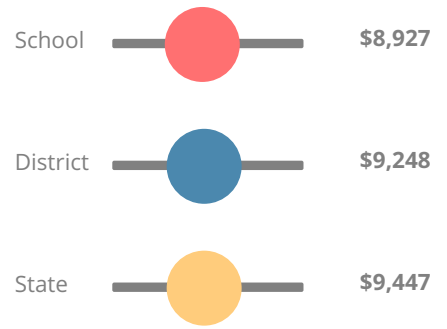

Student Mobility Rate

11.4%

School Climate Star Rating

Financial Efficiency Star Rating

Per Pupil Expenditures