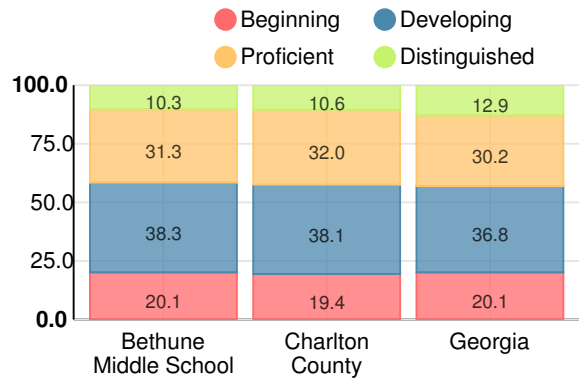

Performance Snapshot

- Bethune Middle School's **overall performance is higher than 41% of schools in the state** and is higher than its district.
- Its elementary students' **academic growth is higher than 48% of elementary schools in the state** and higher than its district.
- Its middle school students' **academic growth is higher than 51% of middle schools in the state**.
- 66.7% of its 8th grade students are reading at or above the grade level target**.

Science

Percent of students scoring in each performance level on 2018 Georgia Milestones for elementary grades

Social Studies

Percent of students scoring in each performance level on 2018 Georgia Milestones for elementary grades

Middle School

CCRPI Score

Bethune Middle School

Indicator	2018
Content Mastery	59.7
Progress	81.8
Closing Gaps	50.0
Readiness	81.0
CCRPI Score	70.2

English

Percent of students scoring in each performance level on 2018 Georgia Milestones for middle school grades

Mathematics

Percent of students scoring in each performance level on 2018 Georgia Milestones for middle school grades

Science

Percent of students scoring in each performance level on 2018 Georgia Milestones for middle school grades