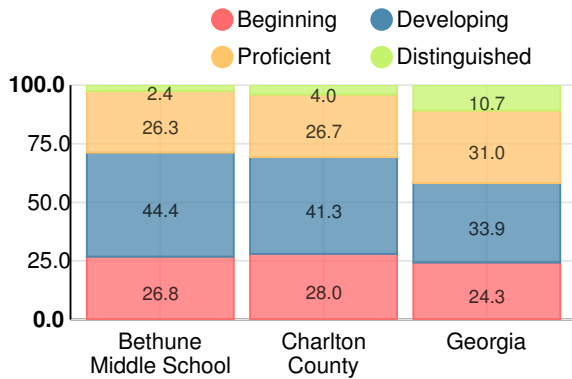

Financial Efficiency Star Rating

Per Pupil Expenditures

Race/Ethnicity

- Asian/Pacific Islander
- American Indian/Alaskan
- Black
- Hispanic
- Multi-racial
- White

Economically Disadvantaged (ED)

- ED
- Not ED

Students with Disability (SWD)

- SWD
- Not SWD

English Language Learners (ELL)

- ELL
- Not ELL

Elementary

CCRPI Score

Bethune Middle School

Indicator	2018
Content Mastery	58.3
Progress	82.6
Closing Gaps	50.0
Readiness	71.9
CCRPI Score	68.3

English

Percent of students scoring in each performance level on 2018 Georgia Milestones for elementary grades

Mathematics

Percent of students scoring in each performance level on 2018 Georgia Milestones for elementary grades

Science

Percent of students scoring in each performance level on 2018 Georgia Milestones for elementary grades

Social Studies

Percent of students scoring in each performance level on 2018 Georgia Milestones for elementary grades