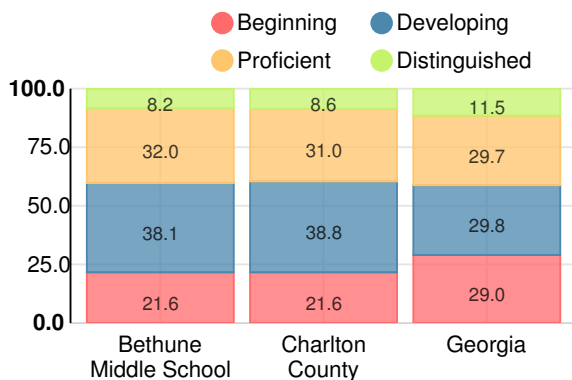

Performance Snapshot

- Bethune Middle School's **overall performance is higher than 41% of schools in the state** and is higher than its district.
- Its elementary students' **academic growth is higher than 48% of elementary schools in the state** and higher than its district.
- Its middle school students' **academic growth is higher than 51% of middle schools in the state**.
- 66.7% of its 8th grade students are reading at or above the grade level target**.

Financial Efficiency Star Rating

Per Pupil Expenditures

Race/Ethnicity

- Asian/Pacific Islander
- American Indian/Alaskan
- Black
- Hispanic
- Multi-racial
- White

Economically Disadvantaged (ED)

- ED
- Not ED

English

Percent of students scoring in each performance level on 2018 Georgia Milestones for elementary grades

Mathematics

Percent of students scoring in each performance level on 2018 Georgia Milestones for elementary grades

Science

Percent of students scoring in each performance level on 2018 Georgia Milestones for elementary grades

Social Studies

Percent of students scoring in each performance level on 2018 Georgia Milestones for elementary grades