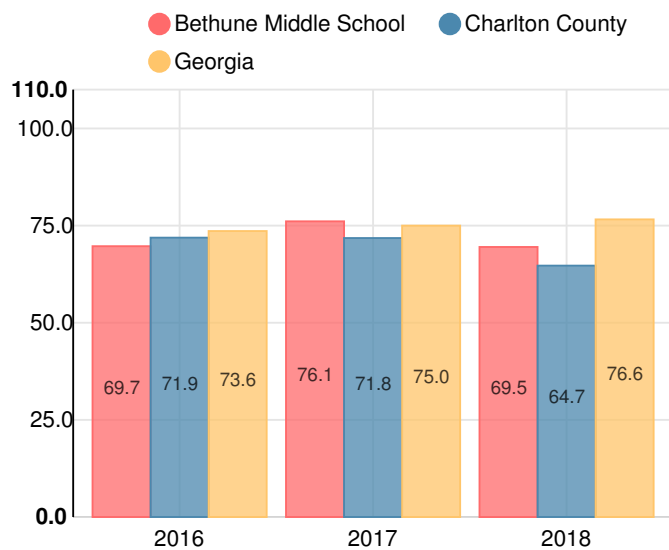

Bethune Middle School

 285 Little Phoebe Church Rd, Folkston, GA 31537

 (912)496-2596

 Grades: 4-8

 Enrollment: 552 students

Note: For information on educator qualifications and other federal reporting requirements, [click here](#). Discipline data are available in the [K-12 Student Discipline Dashboard](#).

Performance Snapshot

- Bethune Middle School's **overall performance is higher than 41% of schools in the state** and is higher than its district.
- Its elementary students' **academic growth is higher than 48% of elementary schools in the state** and higher than its district.
- Its middle school students' **academic growth is higher than 51% of middle schools in the state**.
- 66.7% of its 8th grade students are reading at or above the grade level target**.

School Wide

D
69.5

Year	Bethune Middle School
2018	D
2017	C
2016	D
2015	D
2014	D

Grade conversion	
A	90 - 100
B	80 - 89.9
C	70 - 79.9
D	60 - 69.9
F	0 - 59.9

CCRPI Single Score

Student Mobility Rate

11.4%

School Climate Star Rating