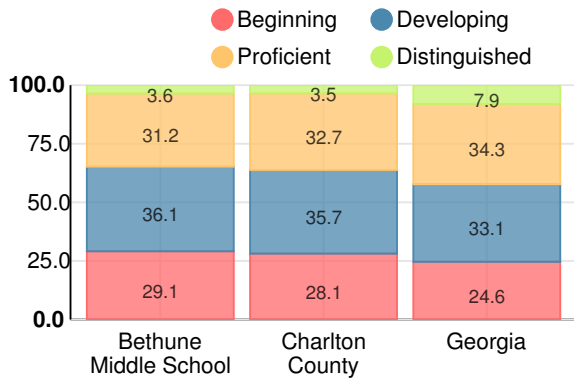

Performance Snapshot

- Bethune Middle School's **overall performance is higher than 41% of schools in the state** and is higher than its district.
- Its elementary students' **academic growth is higher than 48% of elementary schools in the state** and higher than its district.
- Its middle school students' **academic growth is higher than 51% of middle schools in the state**.
- 66.7% of its 8th grade students are reading at or above the grade level target**.

Science

Percent of students scoring in each performance level on 2018 Georgia Milestones for elementary grades

Social Studies

Percent of students scoring in each performance level on 2018 Georgia Milestones for elementary grades

Middle School

CCRPI Score

Bethune Middle School

Indicator	2018
Content Mastery	59.7
Progress	81.8
Closing Gaps	50.0
Readiness	81.0
CCRPI Score	70.2

English

Percent of students scoring in each performance level on 2018 Georgia Milestones for middle school grades

Mathematics

Percent of students scoring in each performance level on 2018 Georgia Milestones for middle school grades

Science

Percent of students scoring in each performance level on 2018 Georgia Milestones for middle school grades