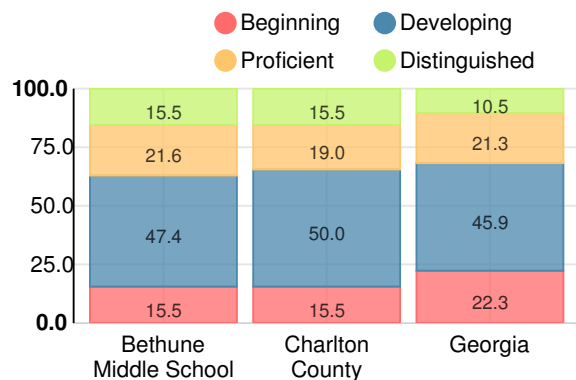

Performance Snapshot

- Bethune Middle School's **overall performance is higher than 41% of schools in the state** and is higher than its district.
- Its elementary students' **academic growth is higher than 48% of elementary schools in the state** and higher than its district.
- Its middle school students' **academic growth is higher than 51% of middle schools in the state**.
- 66.7% of its 8th grade students are reading at or above the grade level target**.

Financial Efficiency Star Rating

Per Pupil Expenditures

Race/Ethnicity

- Asian/Pacific Islander
- American Indian/Alaskan
- Black
- Hispanic
- Multi-racial
- White

Economically Disadvantaged (ED)

- ED
- Not ED

English

Percent of students scoring in each performance level on 2018 Georgia Milestones for elementary grades

Mathematics

Percent of students scoring in each performance level on 2018 Georgia Milestones for elementary grades

Science

Percent of students scoring in each performance level on 2018 Georgia Milestones for elementary grades

Social Studies

Percent of students scoring in each performance level on 2018 Georgia Milestones for elementary grades