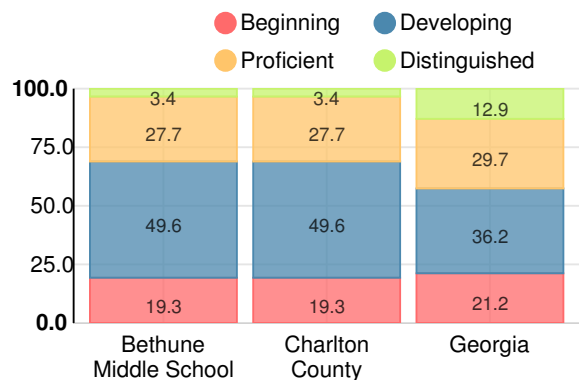

Performance Snapshot

- Bethune Middle School's **overall performance is higher than 41% of schools in the state** and is higher than its district.
- Its elementary students' **academic growth is higher than 48% of elementary schools in the state** and higher than its district.
- Its middle school students' **academic growth is higher than 51% of middle schools in the state**.
- 66.7% of its 8th grade students are reading at or above the grade level target**.

Middle School

CCRPI Score

Bethune Middle School

Indicator	2018
Content Mastery	59.7
Progress	81.8
Closing Gaps	50.0
Readiness	81.0
CCRPI Score	70.2

English

Percent of students scoring in each performance level on 2018 Georgia Milestones for middle school grades

Mathematics

Percent of students scoring in each performance level on 2018 Georgia Milestones for middle school grades

Science

Percent of students scoring in each performance level on 2018 Georgia Milestones for middle school grades

Social Studies

Percent of students scoring in each performance level on 2018 Georgia Milestones for middle school grades

Reading at or above the Grade Level Target (8th Grade)

Percent of students in grade 8 achieving Lexile measure greater than 1097