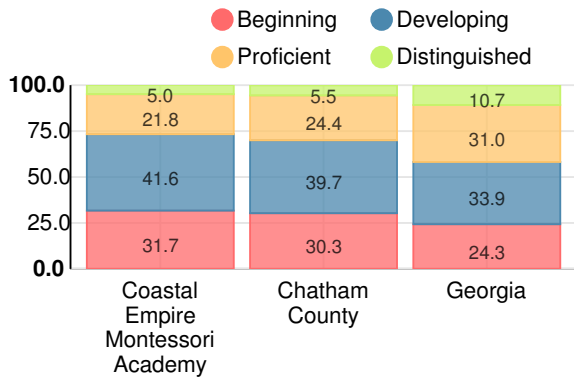

Elementary

CCRPI Score

Coastal Empire Montessori Academy

Indicator	2018
Content Mastery	42.9
Progress	85.3
Closing Gaps	65.0
Readiness	58.3
CCRPI Score	64.1

English

Percent of students scoring in each performance level on 2018 Georgia Milestones for elementary grades