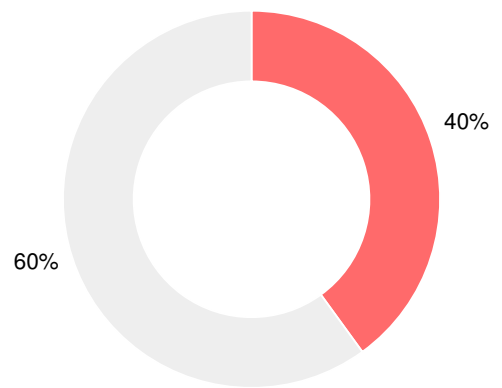

Economically Disadvantaged (ED)

- ED
- Not ED