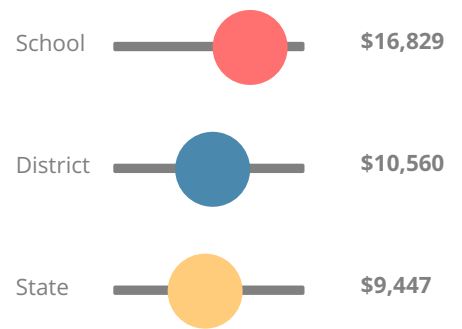

### CCRPI Single Score

Student Mobility Rate

12.5%

School Climate Star Rating

Financial Efficiency Star Rating

Per Pupil Expenditures

Race/Ethnicity

- Asian/Pacific Islander
- American Indian/Alaskan
- Black
- Hispanic
- Multi-racial
- White