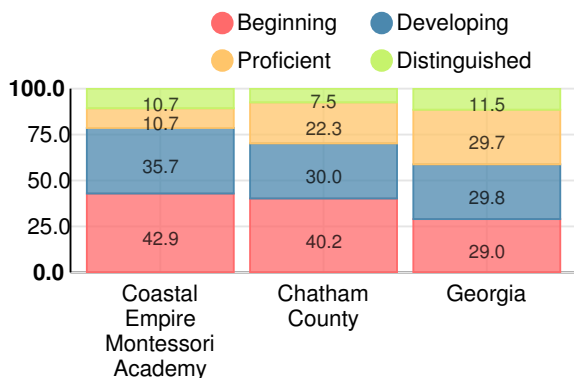

### Coastal Empire Montessori Academy

Indicator	2018
Content Mastery	42.9
Progress	85.3
Closing Gaps	65.0
Readiness	58.3
<b>CCRPI Score</b>	<b>64.1</b>

### English

Percent of students scoring in each performance level on 2018 Georgia Milestones for elementary grades

### Mathematics

Percent of students scoring in each performance level on 2018 Georgia Milestones for elementary grades

### Science

Percent of students scoring in each performance level on 2018 Georgia Milestones for elementary grades