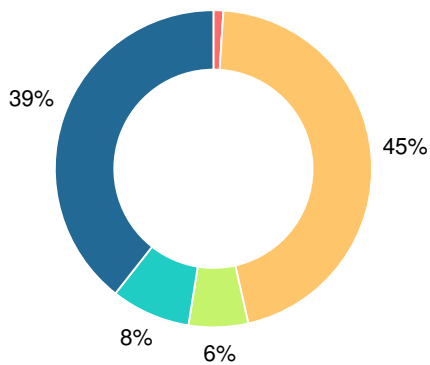

### CCRPI Single Score

Student Mobility Rate

12.5%

School Climate Star Rating

Financial Efficiency Star Rating

Per Pupil Expenditures

Race/Ethnicity

- Asian/Pacific Islander
- American Indian/Alaskan
- Black
- Hispanic
- Multi-racial
- White