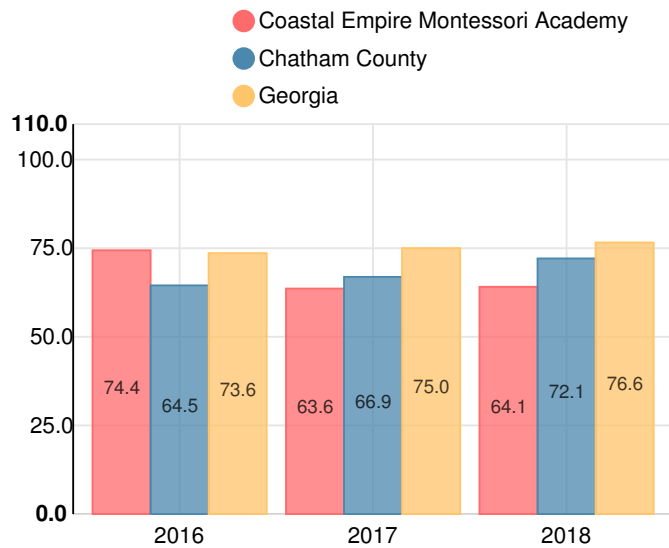

Coastal Empire Montessori Academy

301 Burkhalter Rd, Savannah, GA 31405

(912)238-1973

Grades: K-5

Enrollment: 295 students

Note: For information on educator qualifications and other federal reporting requirements, [click here](#). Discipline data are available in the [K-12 Student Discipline Dashboard](#).

Performance Snapshot

- Coastal Empire Montessori Academy's **overall performance is higher than 24% of schools in the state** and is lower than its district.
- Its students' **academic growth is higher than 59% of schools in the state** and higher than its district.
- **22.9% of its 3rd grade students are reading at or above the grade level target.**

School Wide

D

64.1

Year	Coastal Empire Montessori Academy
2018	D
2017	D
2016	C
2015	D
2014	C

Grade conversion	
A	90 - 100
B	80 - 89.9
C	70 - 79.9
D	60 - 69.9
F	0 - 59.9

CCRPI Single Score