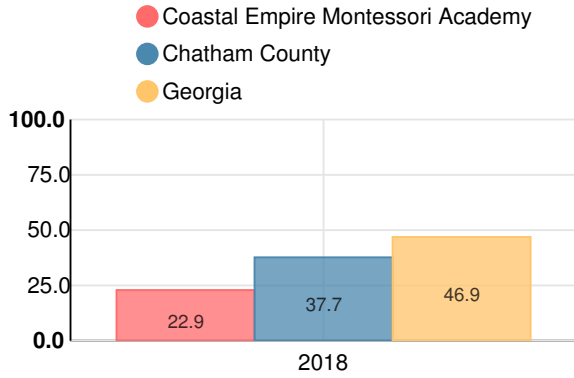

### Mathematics

Percent of students scoring in each performance level on 2018 Georgia Milestones for elementary grades

### Science

Percent of students scoring in each performance level on 2018 Georgia Milestones for elementary grades

### Social Studies

Percent of students scoring in each performance level on 2018 Georgia Milestones for elementary grades

**Reading at or above the Grade Level Target (3rd Grade)**

Percent of students in grade 3 achieving Lexile measure equal to or greater than 670