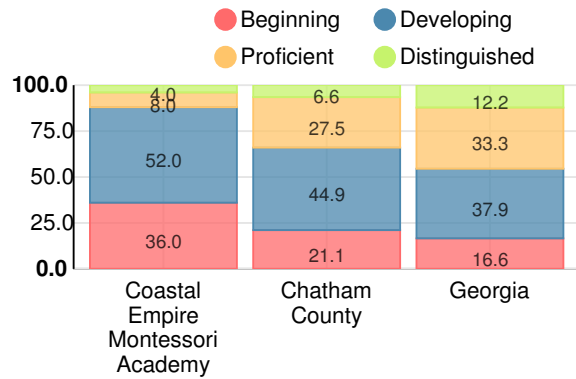

## CCRPI Score

### Coastal Empire Montessori Academy

Indicator	2018
Content Mastery	42.9
Progress	85.3
Closing Gaps	65.0
Readiness	58.3
<b>CCRPI Score</b>	<b>64.1</b>

### English

Percent of students scoring in each performance level on 2018 Georgia Milestones for elementary grades

### Mathematics

Percent of students scoring in each performance level on 2018 Georgia Milestones for elementary grades