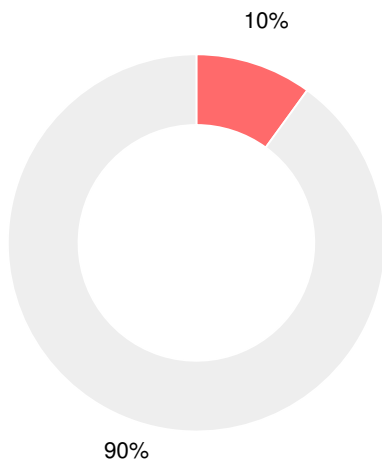

Students with Disability (SWD)

- SWD
- Not SWD