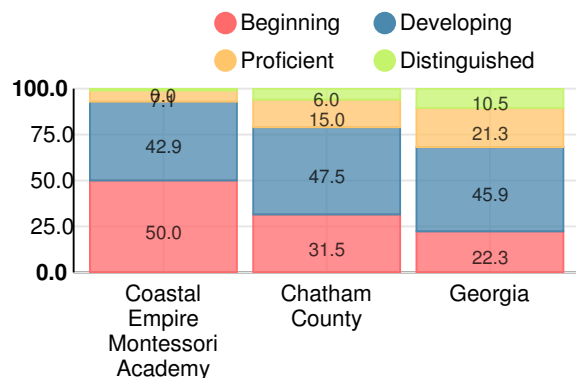

### English

Percent of students scoring in each performance level on 2018 Georgia Milestones for elementary grades

### Mathematics

Percent of students scoring in each performance level on 2018 Georgia Milestones for elementary grades

### Science

Percent of students scoring in each performance level on 2018 Georgia Milestones for elementary grades

### Social Studies

Percent of students scoring in each performance level on 2018 Georgia Milestones for elementary grades

**Reading at or above the Grade Level Target (3rd Grade)**

Percent of students in grade 3 achieving Lexile measure equal to or greater than 670