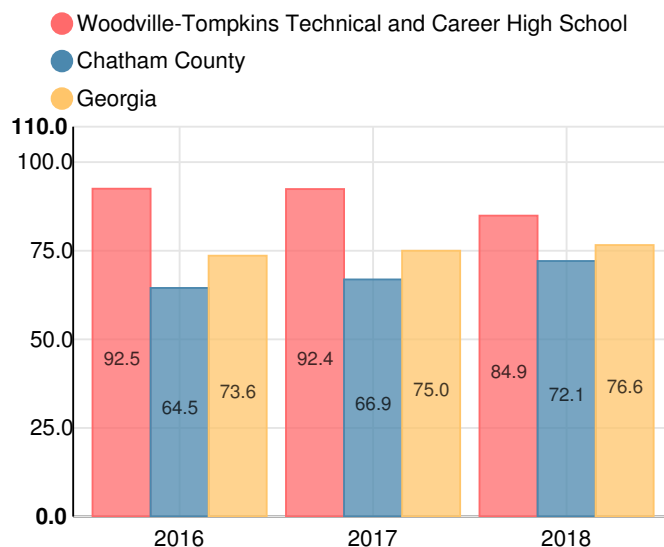

Woodville-Tompkins Technical and Career High School

151 Coach Joe Turner St, Savannah, GA 31408

(912)395-6750

Grades: 9-12

Enrollment: 621 students

Note: For information on educator qualifications and other federal reporting requirements, [click here](#). Discipline data are available in the [K-12 Student Discipline Dashboard](#).

Performance Snapshot

- Woodville-Tompkins Technical and Career High School's **overall performance is higher than 85% of schools in the state** and is higher than its district.
- Its students' **academic growth is higher than 78% of schools in the state** and higher than its district.
- **Its four-year graduation rate is 100.0%**, which is **higher than 99% of high schools in the state** and higher than its district.
- **88.3% of graduates are college and career ready.**
- Woodville-Tompkins Technical and Career High School is **Beating the Odds**, meaning that it performs better than similar schools.

School Wide

B
84.9

Year	Woodville-Tompkins Technical and Career High School
2018	B
2017	A
2016	A
2015	A
2014	B

Grade conversion	
A	90 - 100
B	80 - 89.9
C	70 - 79.9
D	60 - 69.9
F	0 - 59.9

CCRPI Single Score