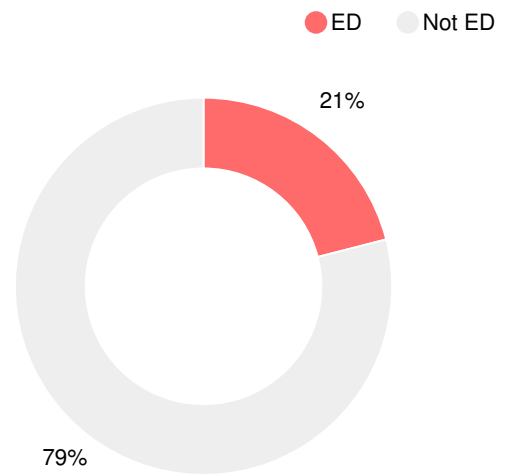

Student Mobility Rate

3.9%

School Climate Star Rating

Financial Efficiency Star Rating

Per Pupil Expenditures

Race/Ethnicity

Economically Disadvantaged (ED)

Students with Disability (SWD)