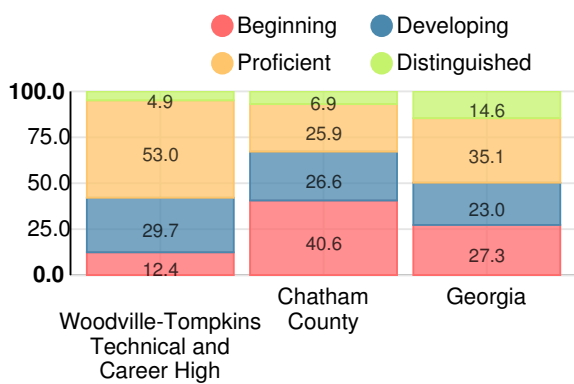

Student Mobility Rate

3.9%

School Climate Star Rating

Financial Efficiency Star Rating

Per Pupil Expenditures

Race/Ethnicity

Economically Disadvantaged (ED)

Students with Disability (SWD)

English Language Learners (ELL)

High School

CCRPI Score

Woodville-Tompkins Technical and Career High School

Indicator	2018
Content Mastery	72.6
Progress	89.4
Closing Gaps	77.3
Readiness	90.6
Graduation Rate	100.0
CCRPI Score	84.9

American Literature & Composition

Percent of students scoring in each performance level on 2018 Georgia Milestones

Coordinate Algebra/Algebra I

Percent of students scoring in each performance level on 2018 Georgia Milestones

Biology

Percent of students scoring in each performance level on 2018 Georgia Milestones

US History

Percent of students scoring in each performance level on 2018 Georgia Milestones

College & Career Readiness