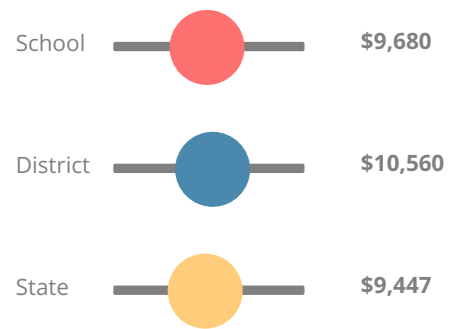

Student Mobility Rate

3.9%

School Climate Star Rating

Financial Efficiency Star Rating

Per Pupil Expenditures

Race/Ethnicity

Economically Disadvantaged (ED)

Students with Disability (SWD)