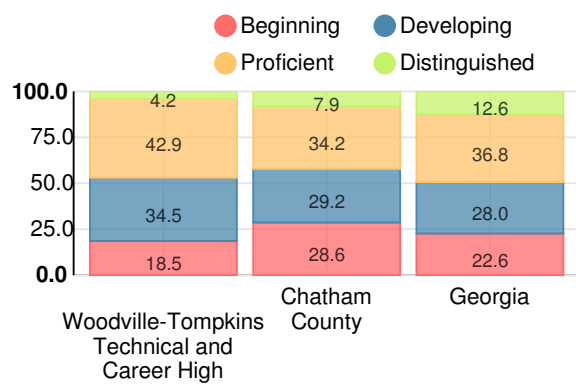

Student Mobility Rate

3.9%

School Climate Star Rating

Financial Efficiency Star Rating

Per Pupil Expenditures

Race/Ethnicity

Economically Disadvantaged (ED)

Students with Disability (SWD)

English Language Learners (ELL)

High School

CCRPI Score

Woodville-Tompkins Technical and Career High School

Indicator	2018
Content Mastery	72.6
Progress	89.4
Closing Gaps	77.3
Readiness	90.6
Graduation Rate	100.0
CCRPI Score	84.9

American Literature & Composition

Percent of students scoring in each performance level on 2018 Georgia Milestones

Coordinate Algebra/Algebra I

Percent of students scoring in each performance level on 2018 Georgia Milestones

Biology

Percent of students scoring in each performance level on 2018 Georgia Milestones

US History

Percent of students scoring in each performance level on 2018 Georgia Milestones

College & Career Readiness