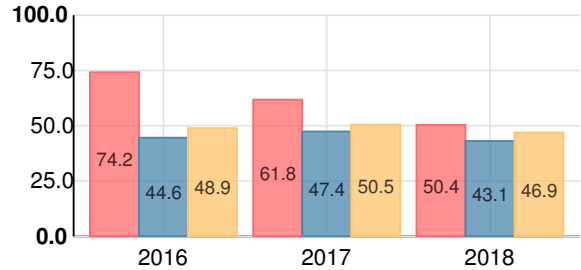

Accelerated Course Taking

Percent of high school graduates earning high school credit for accelerated enrollment

Woodville-Tompkins Technical and Career High School

Chatham County

Georgia