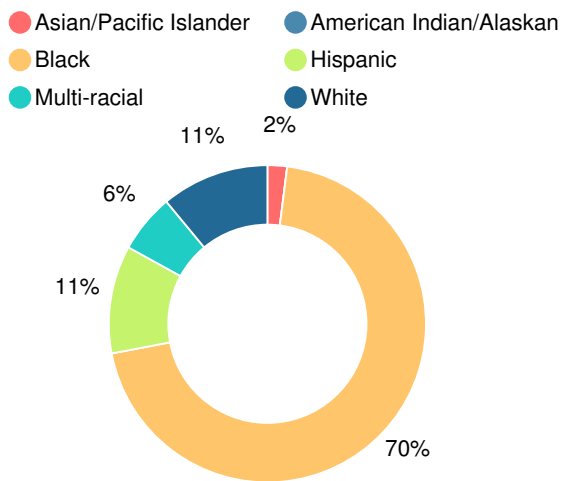

Student Mobility Rate

3.9%

School Climate Star Rating

Financial Efficiency Star Rating

Per Pupil Expenditures

Race/Ethnicity

Economically Disadvantaged (ED)

Students with Disability (SWD)