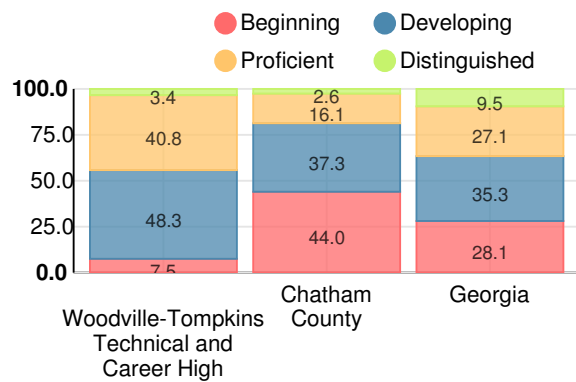

Student Mobility Rate

3.9%

School Climate Star Rating

Financial Efficiency Star Rating

Per Pupil Expenditures

Race/Ethnicity

Economically Disadvantaged (ED)

Students with Disability (SWD)

English Language Learners (ELL)

High School

CCRPI Score

Woodville-Tompkins Technical and Career High School

Indicator	2018
Content Mastery	72.6
Progress	89.4
Closing Gaps	77.3
Readiness	90.6
Graduation Rate	100.0
CCRPI Score	84.9

American Literature & Composition

Percent of students scoring in each performance level on 2018 Georgia Milestones

Coordinate Algebra/Algebra I

Percent of students scoring in each performance level on 2018 Georgia Milestones

Biology

Percent of students scoring in each performance level on 2018 Georgia Milestones

US History

Percent of students scoring in each performance level on 2018 Georgia Milestones

College & Career Readiness