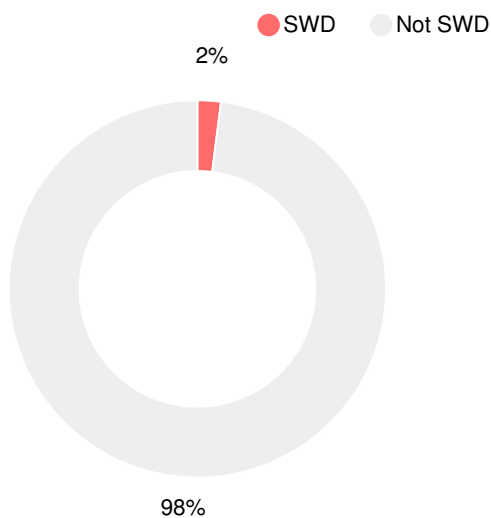

Student Mobility Rate

3.9%

School Climate Star Rating

Financial Efficiency Star Rating

Per Pupil Expenditures

Race/Ethnicity

Economically Disadvantaged (ED)

Students with Disability (SWD)