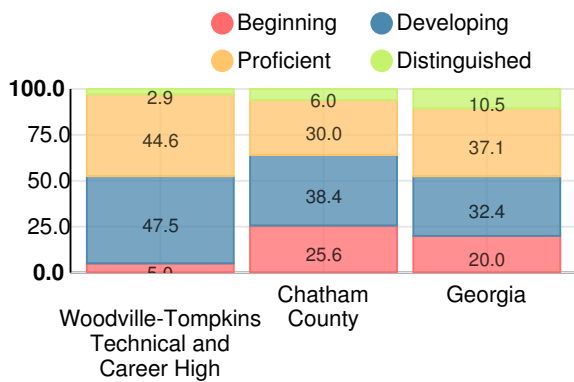

Student Mobility Rate

3.9%

School Climate Star Rating

Financial Efficiency Star Rating

Per Pupil Expenditures

Race/Ethnicity

Economically Disadvantaged (ED)

Students with Disability (SWD)

English Language Learners (ELL)

High School

CCRPI Score

Woodville-Tompkins Technical and Career High School

Indicator	2018
Content Mastery	72.6
Progress	89.4
Closing Gaps	77.3
Readiness	90.6
Graduation Rate	100.0
CCRPI Score	84.9

American Literature & Composition

Percent of students scoring in each performance level on 2018 Georgia Milestones

Coordinate Algebra/Algebra I

Percent of students scoring in each performance level on 2018 Georgia Milestones

Biology

Percent of students scoring in each performance level on 2018 Georgia Milestones

US History

Percent of students scoring in each performance level on 2018 Georgia Milestones

College & Career Readiness