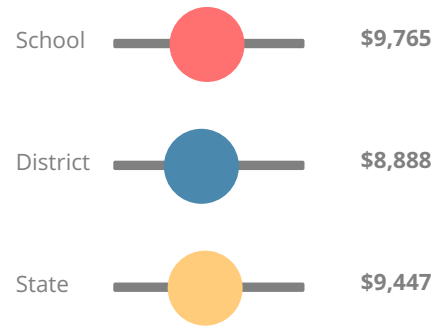

Year	Kemp Primary School
2018	F
2017	-
2016	-
2015	-
2014	C

Grade conversion	
A	90 - 100
B	80 - 89.9
C	70 - 79.9
D	60 - 69.9
F	0 - 59.9

CCRPI Single Score

Student Mobility Rate

30.1%

School Climate Star Rating

Per Pupil Expenditures

Race/Ethnicity

Economically Disadvantaged (ED)

Students with Disability (SWD)

English Language Learners (ELL)

Elementary

CCRPI Score

Kemp Primary School