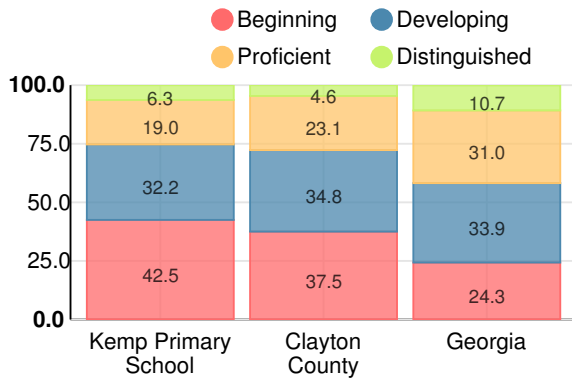

Year	Kemp Primary School
2018	F
2017	-
2016	-
2015	-
2014	C

Grade conversion	
A	90 - 100
B	80 - 89.9
C	70 - 79.9
D	60 - 69.9
F	0 - 59.9

CCRPI Single Score

Student Mobility Rate

30.1%

School Climate Star Rating

Per Pupil Expenditures

Race/Ethnicity

Economically Disadvantaged (ED)

Students with Disability (SWD)

English Language Learners (ELL)

Elementary

CCRPI Score

Kemp Primary School

Indicator	2018
Content Mastery	50.4
Progress	100.0
Closing Gaps	0.0
Readiness	75.5
CCRPI Score	46.9

English

Percent of students scoring in each performance level on 2018 Georgia Milestones for elementary grades

Mathematics

Percent of students scoring in each performance level on 2018 Georgia Milestones for elementary grades

Science

Percent of students scoring in each performance level on 2018 Georgia Milestones for elementary grades