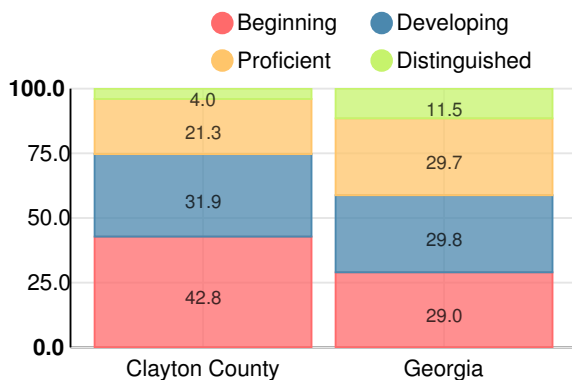

Per Pupil Expenditures

Race/Ethnicity

Economically Disadvantaged (ED)

Students with Disability (SWD)

English Language Learners (ELL)

Elementary

CCRPI Score

Kemp Primary School

Indicator	2018
Content Mastery	50.4
Progress	100.0
Closing Gaps	0.0
Readiness	75.5
CCRPI Score	46.9

English

Percent of students scoring in each performance level on 2018 Georgia Milestones for elementary grades

Mathematics

Percent of students scoring in each performance level on 2018 Georgia Milestones for elementary grades

Science

Percent of students scoring in each performance level on 2018 Georgia Milestones for elementary grades

Social Studies

Percent of students scoring in each performance level on 2018 Georgia Milestones for elementary grades

Reading at or above the Grade Level Target (3rd Grade)

Percent of students in grade 3 achieving Lexile measure equal to or greater than 670