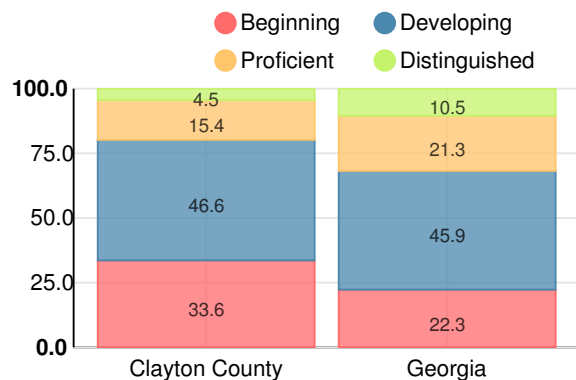

Per Pupil Expenditures

Race/Ethnicity

Economically Disadvantaged (ED)

Students with Disability (SWD)

English Language Learners (ELL)

Elementary

CCRPI Score

Kemp Primary School

Indicator	2018
Content Mastery	50.4
Progress	100.0
Closing Gaps	0.0
Readiness	75.5
CCRPI Score	46.9

English

Percent of students scoring in each performance level on 2018 Georgia Milestones for elementary grades

Mathematics

Percent of students scoring in each performance level on 2018 Georgia Milestones for elementary grades

Science

Percent of students scoring in each performance level on 2018 Georgia Milestones for elementary grades

Social Studies

Percent of students scoring in each performance level on 2018 Georgia Milestones for elementary grades

Reading at or above the Grade Level Target (3rd Grade)

Percent of students in grade 3 achieving Lexile measure equal to or greater than 670