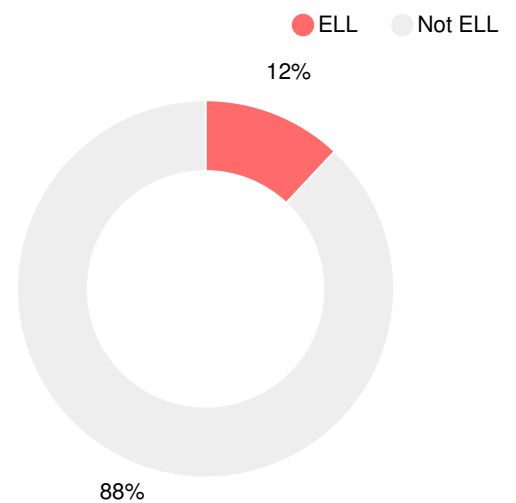

Per Pupil Expenditures

Race/Ethnicity

Economically Disadvantaged (ED)

Students with Disability (SWD)

English Language Learners (ELL)

Elementary

CCRPI Score

Kemp Primary School

Indicator	2018
Content Mastery	50.4
Progress	100.0
Closing Gaps	0.0
Readiness	75.5
CCRPI Score	46.9

English

Percent of students scoring in each performance level on 2018 Georgia Milestones for elementary grades