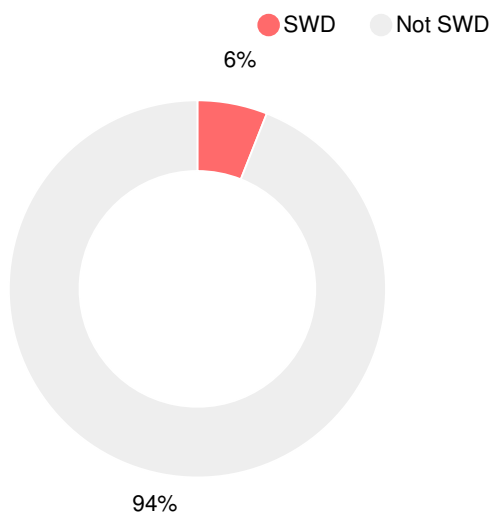

Per Pupil Expenditures

Race/Ethnicity

Economically Disadvantaged (ED)

Students with Disability (SWD)

English Language Learners (ELL)

Elementary

CCRPI Score

Kemp Primary School

Indicator	2018
Content Mastery	50.4
Progress	100.0
Closing Gaps	0.0
Readiness	75.5
CCRPI Score	46.9

English

Percent of students scoring in each performance level on 2018 Georgia Milestones for elementary grades