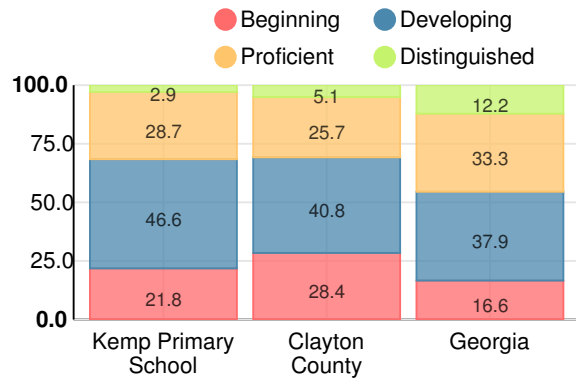

Per Pupil Expenditures

Race/Ethnicity

Economically Disadvantaged (ED)

Students with Disability (SWD)

English Language Learners (ELL)

Elementary

CCRPI Score

Kemp Primary School

Indicator	2018
Content Mastery	50.4
Progress	100.0
Closing Gaps	0.0
Readiness	75.5
CCRPI Score	46.9

English

Percent of students scoring in each performance level on 2018 Georgia Milestones for elementary grades

Mathematics

Percent of students scoring in each performance level on 2018 Georgia Milestones for elementary grades

Science

Percent of students scoring in each performance level on 2018 Georgia Milestones for elementary grades

Social Studies

Percent of students scoring in each performance level on 2018 Georgia Milestones for elementary grades

Reading at or above the Grade Level Target (3rd Grade)

Percent of students in grade 3 achieving Lexile measure equal to or greater than 670