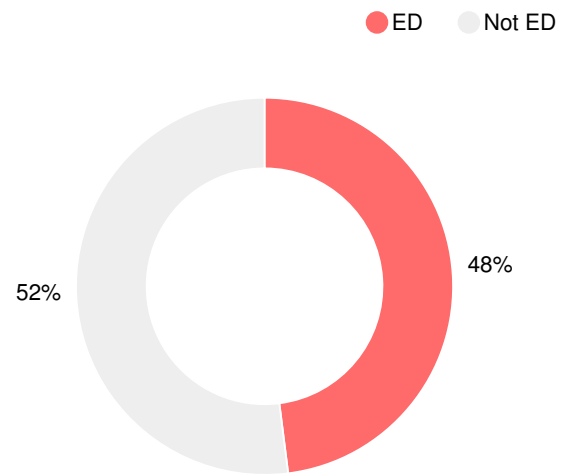

Year	Kemp Primary School
2018	F
2017	-
2016	-
2015	-
2014	C

Grade conversion	
A	90 - 100
B	80 - 89.9
C	70 - 79.9
D	60 - 69.9
F	0 - 59.9

CCRPI Single Score

Student Mobility Rate

30.1%

School Climate Star Rating

Per Pupil Expenditures

Race/Ethnicity

Economically Disadvantaged (ED)

Students with Disability (SWD)

English Language Learners (ELL)

Elementary

CCRPI Score

Kemp Primary School