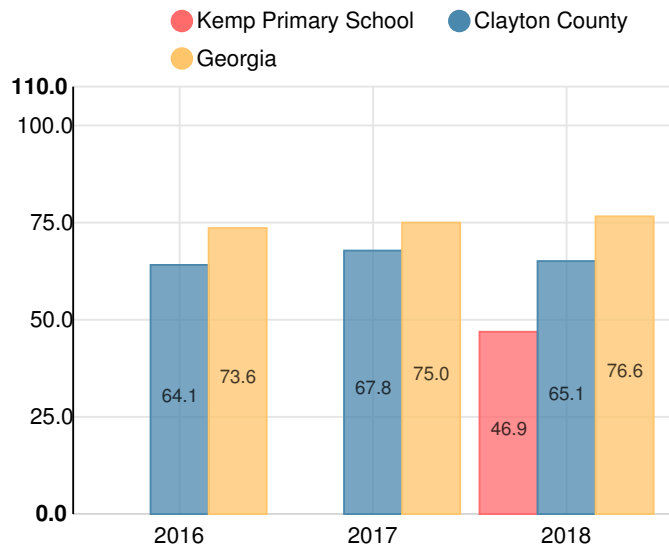

Kemp Primary School

 1090 McDonough Rd, Hampton, GA 30228

 (678)610-4300

 Grades: K-2

 Enrollment: 614 students

Performance Snapshot

- Kemp Primary School's **overall performance is higher than 2% of schools in the state** and is lower than its district.
- Its students' **academic growth is higher than 99% of schools in the state** and higher than its district.

Note: For information on educator qualifications and other federal reporting requirements, [click here](#). Discipline data are available in the [K-12 Student Discipline Dashboard](#).

School Wide

F

46.9

Year	Kemp Primary School
2018	F
2017	-
2016	-
2015	-
2014	C

Grade conversion	
A	90 - 100
B	80 - 89.9
C	70 - 79.9
D	60 - 69.9
F	0 - 59.9

CCRPI Single Score

Student Mobility Rate

30.1%

School Climate Star Rating