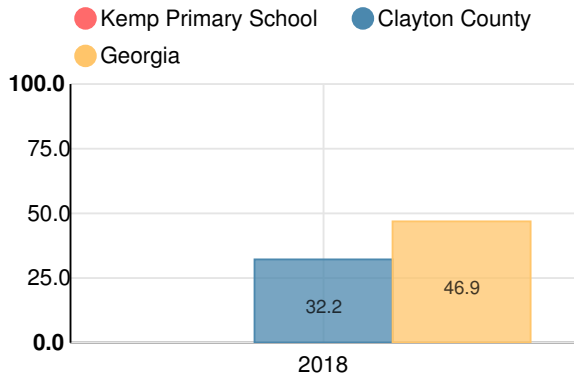

Indicator	2018
Content Mastery	50.4
Progress	100.0
Closing Gaps	0.0
Readiness	75.5
CCRPI Score	46.9

English

Percent of students scoring in each performance level on 2018 Georgia Milestones for elementary grades

Mathematics

Percent of students scoring in each performance level on 2018 Georgia Milestones for elementary grades

Science

Percent of students scoring in each performance level on 2018 Georgia Milestones for elementary grades

Social Studies

Percent of students scoring in each performance level on 2018 Georgia Milestones for elementary grades

Reading at or above the Grade Level Target (3rd Grade)

Percent of students in grade 3 achieving Lexile measure equal to or greater than 670