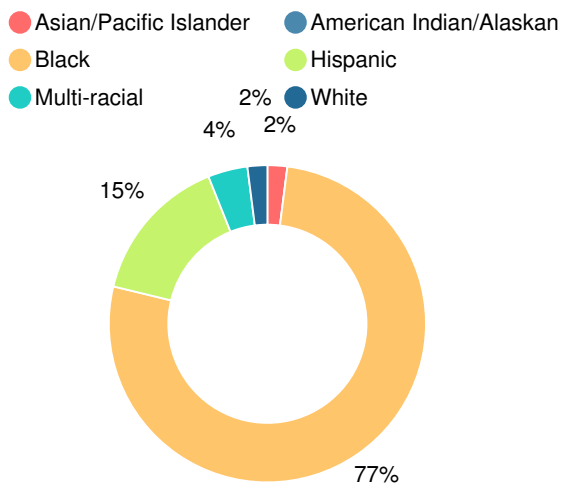

Per Pupil Expenditures

Race/Ethnicity

Economically Disadvantaged (ED)

Students with Disability (SWD)

English Language Learners (ELL)

Elementary

CCRPI Score

Kemp Primary School