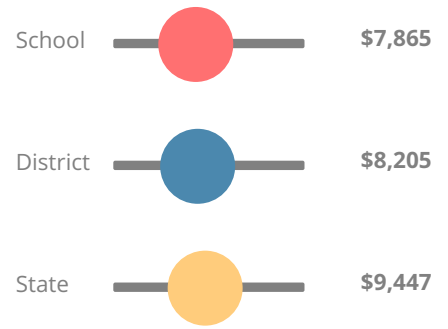

School Wide

B

84.3

Year	Lakeside High School
2018	B
2017	B
2016	A
2015	B
2014	B

Grade conversion	
A	90 - 100
B	80 - 89.9
C	70 - 79.9
D	60 - 69.9
F	0 - 59.9

CCRPI Single Score

Student Mobility Rate

7.6%

School Climate Star Rating

Financial Efficiency Star Rating

Per Pupil Expenditures

Race/Ethnicity

Economically Disadvantaged (ED)

Students with Disability (SWD)

English Language Learners (ELL)

High School