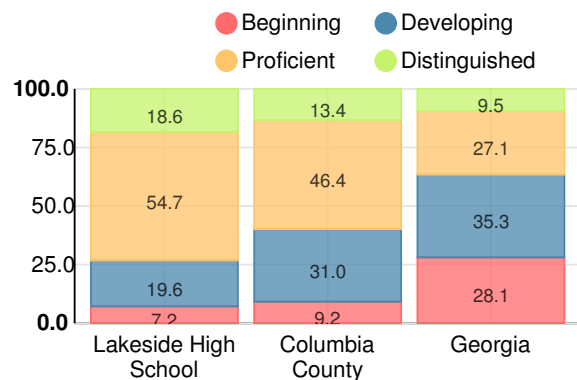

Performance Snapshot

- Lakeside High School's **overall performance is higher than 84% of schools in the state** and is similar to its district.
- Its students' **academic growth is higher than 56% of schools in the state** and lower than its district.
- Its four-year graduation rate is 90.1%**, which is **higher than 61% of high schools in the state** and similar to its district.
- 63.1% of graduates are college and career ready.**

School Climate Star Rating

Financial Efficiency Star Rating

Per Pupil Expenditures

Race/Ethnicity

Economically Disadvantaged (ED)

Students with Disability (SWD)

English Language Learners (ELL)

High School

CCRPI Score

Lakeside High School

Indicator	2018
Content Mastery	87.4
Progress	83.7
Closing Gaps	73.4
Readiness	81.4
Graduation Rate	89.4
CCRPI Score	84.3

American Literature & Composition

Percent of students scoring in each performance level on 2018 Georgia Milestones

Coordinate Algebra/Algebra I

Percent of students scoring in each performance level on 2018 Georgia Milestones

Biology

Percent of students scoring in each performance level on 2018 Georgia Milestones

US History