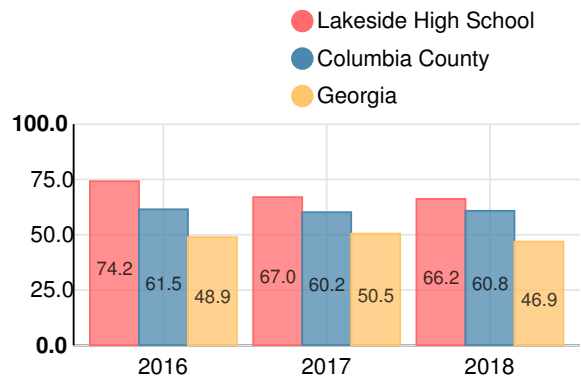

Coordinate Algebra/Algebra I

Percent of students scoring in each performance level on 2018 Georgia Milestones

Biology

Percent of students scoring in each performance level on 2018 Georgia Milestones

US History

Percent of students scoring in each performance level on 2018 Georgia Milestones

College & Career Readiness

Percent of 12th grade students who are college and career ready

Accelerated Course Taking

Percent of high school graduates earning high school credit for accelerated enrollment

Four-Year Graduation Rate

College Enrollment Rate