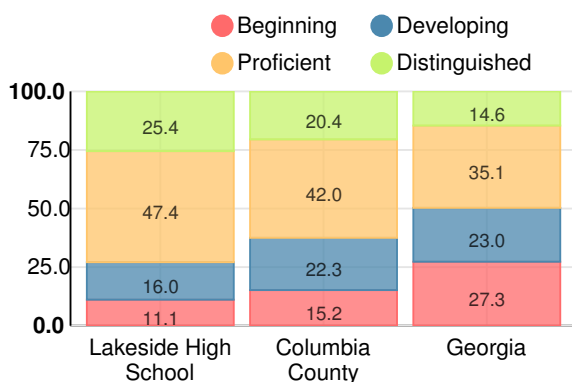

Performance Snapshot

- Lakeside High School's **overall performance is higher than 84% of schools in the state** and is similar to its district.
- Its students' **academic growth is higher than 56% of schools in the state** and lower than its district.
- Its four-year graduation rate is 90.1%**, which is **higher than 61% of high schools in the state** and similar to its district.
- 63.1% of graduates are college and career ready.**

School Climate Star Rating

Financial Efficiency Star Rating

Per Pupil Expenditures

Race/Ethnicity

Economically Disadvantaged (ED)

Students with Disability (SWD)

English Language Learners (ELL)

High School

CCRPI Score

Lakeside High School

Indicator	2018
Content Mastery	87.4
Progress	83.7
Closing Gaps	73.4
Readiness	81.4
Graduation Rate	89.4
CCRPI Score	84.3

American Literature & Composition

Percent of students scoring in each performance level on 2018 Georgia Milestones

Coordinate Algebra/Algebra I

Percent of students scoring in each performance level on 2018 Georgia Milestones

Biology

Percent of students scoring in each performance level on 2018 Georgia Milestones

US History