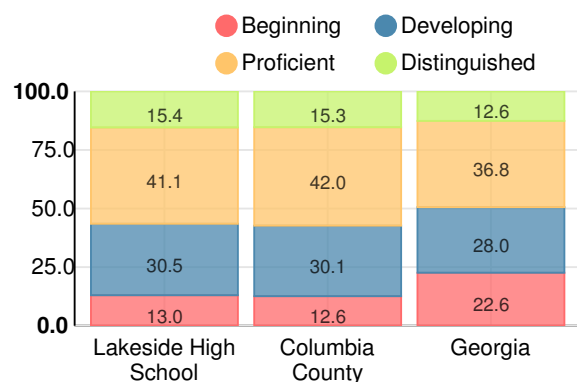

Performance Snapshot

- Lakeside High School's **overall performance is higher than 84% of schools in the state** and is similar to its district.
- Its students' **academic growth is higher than 56% of schools in the state** and lower than its district.
- Its four-year graduation rate is 90.1%**, which is **higher than 61% of high schools in the state** and similar to its district.
- 63.1% of graduates are college and career ready.**

CCRPI Score

Lakeside High School

Indicator	2018
Content Mastery	87.4
Progress	83.7
Closing Gaps	73.4
Readiness	81.4
Graduation Rate	89.4
CCRPI Score	84.3

American Literature & Composition

Percent of students scoring in each performance level on 2018 Georgia Milestones

Coordinate Algebra/Algebra I

Percent of students scoring in each performance level on 2018 Georgia Milestones

Biology

Percent of students scoring in each performance level on 2018 Georgia Milestones

US History

Percent of students scoring in each performance level on 2018 Georgia Milestones

College & Career Readiness

Percent of 12th grade students who are college and career ready

Accelerated Course Taking

Percent of high school graduates earning high school credit for accelerated enrollment