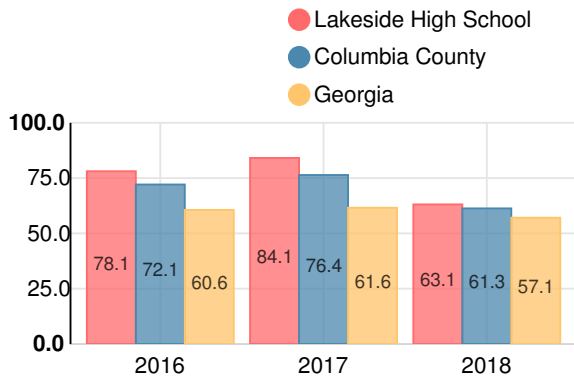

CCRPI Score

Lakeside High School

Indicator	2018
Content Mastery	87.4
Progress	83.7
Closing Gaps	73.4
Readiness	81.4
Graduation Rate	89.4
CCRPI Score	84.3

American Literature & Composition

Percent of students scoring in each performance level on 2018 Georgia Milestones

Coordinate Algebra/Algebra I

Percent of students scoring in each performance level on 2018 Georgia Milestones

Biology

Percent of students scoring in each performance level on 2018 Georgia Milestones

US History

Percent of students scoring in each performance level on 2018 Georgia Milestones

College & Career Readiness

Percent of 12th grade students who are college and career ready

Accelerated Course Taking

Percent of high school graduates earning high school credit for accelerated enrollment