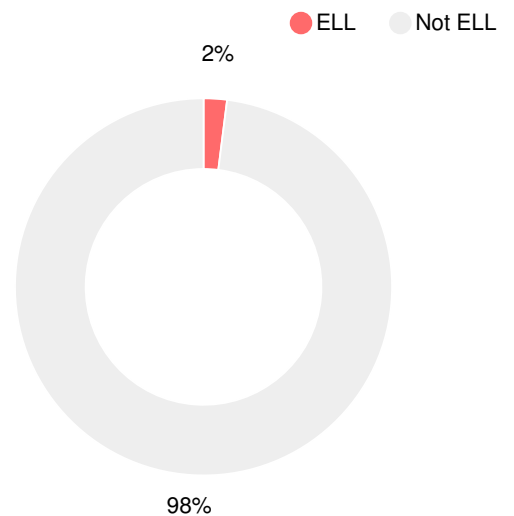

School Climate Star Rating

Financial Efficiency Star Rating

Per Pupil Expenditures

Race/Ethnicity

Economically Disadvantaged (ED)

Students with Disability (SWD)

English Language Learners (ELL)

High School

CCRPI Score

Lakeside High School

Indicator	2018
Content Mastery	87.4
Progress	83.7
Closing Gaps	73.4
Readiness	81.4
Graduation Rate	89.4
CCRPI Score	84.3

American Literature & Composition

Percent of students scoring in each performance level on 2018 Georgia Milestones