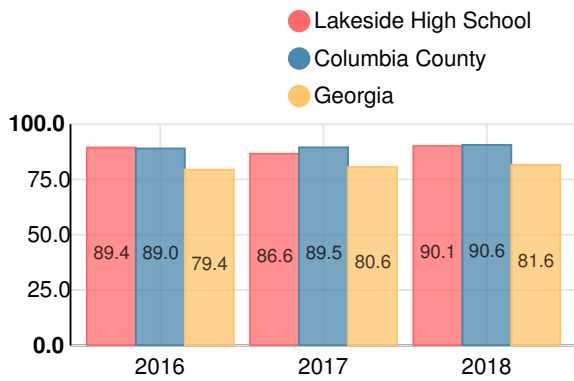

CCRPI Score

Lakeside High School

Indicator	2018
Content Mastery	87.4
Progress	83.7
Closing Gaps	73.4
Readiness	81.4
Graduation Rate	89.4
CCRPI Score	84.3

American Literature & Composition

Percent of students scoring in each performance level on 2018 Georgia Milestones

Coordinate Algebra/Algebra I

Percent of students scoring in each performance level on 2018 Georgia Milestones

Biology

Percent of students scoring in each performance level on 2018 Georgia Milestones

US History

Percent of students scoring in each performance level on 2018 Georgia Milestones

College & Career Readiness

Percent of 12th grade students who are college and career ready

Accelerated Course Taking

Percent of high school graduates earning high school credit for accelerated enrollment

Four-Year Graduation Rate

College Enrollment Rate