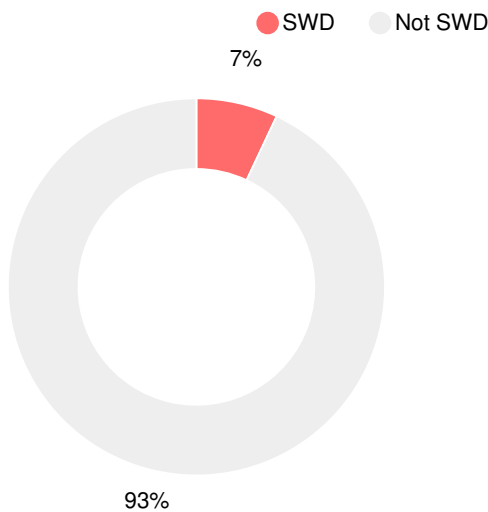

School Climate Star Rating

Financial Efficiency Star Rating

Per Pupil Expenditures

Race/Ethnicity

Economically Disadvantaged (ED)

Students with Disability (SWD)

English Language Learners (ELL)

High School

CCRPI Score

Lakeside High School

Indicator	2018
Content Mastery	87.4
Progress	83.7
Closing Gaps	73.4
Readiness	81.4
Graduation Rate	89.4
CCRPI Score	84.3

American Literature & Composition

Percent of students scoring in each performance level on 2018 Georgia Milestones