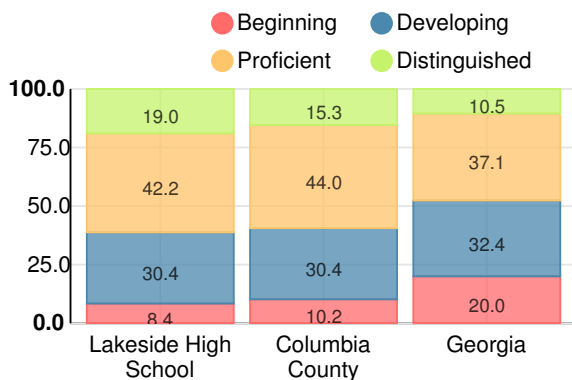

Performance Snapshot

- Lakeside High School's **overall performance is higher than 84% of schools in the state** and is similar to its district.
- Its students' **academic growth is higher than 56% of schools in the state** and lower than its district.
- Its four-year graduation rate is 90.1%**, which is **higher than 61% of high schools in the state** and similar to its district.
- 63.1% of graduates are college and career ready.**

School Climate Star Rating

Financial Efficiency Star Rating

Per Pupil Expenditures

Race/Ethnicity

Economically Disadvantaged (ED)

Students with Disability (SWD)

English Language Learners (ELL)

High School

CCRPI Score

Lakeside High School

Indicator	2018
Content Mastery	87.4
Progress	83.7
Closing Gaps	73.4
Readiness	81.4
Graduation Rate	89.4
CCRPI Score	84.3

American Literature & Composition

Percent of students scoring in each performance level on 2018 Georgia Milestones

Coordinate Algebra/Algebra I

Percent of students scoring in each performance level on 2018 Georgia Milestones

Biology

Percent of students scoring in each performance level on 2018 Georgia Milestones

US History