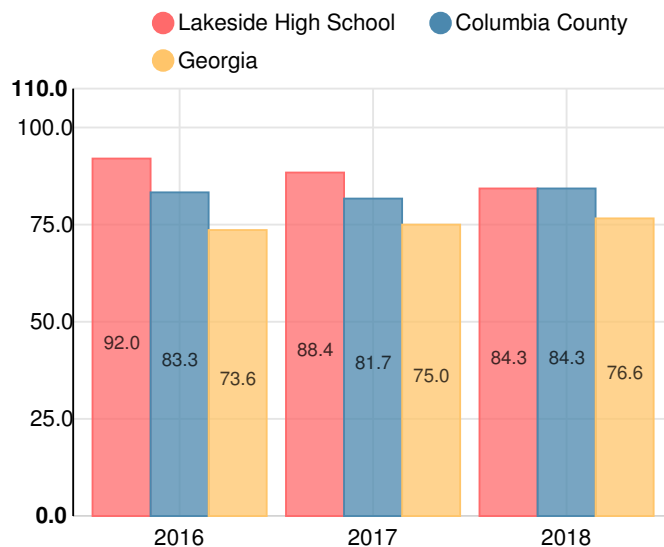

Performance Snapshot

- Lakeside High School's **overall performance is higher than 84% of schools in the state** and is similar to its district.
- Its students' **academic growth is higher than 56% of schools in the state** and lower than its district.
- Its four-year graduation rate is 90.1%**, which is **higher than 61% of high schools in the state** and similar to its district.
- 63.1% of graduates are college and career ready.**

School Wide

B

84.3

Year	Lakeside High School
2018	B
2017	B
2016	A
2015	B
2014	B

Grade conversion	
A	90 - 100
B	80 - 89.9
C	70 - 79.9
D	60 - 69.9
F	0 - 59.9

CCRPI Single Score

Student Mobility Rate

7.6%