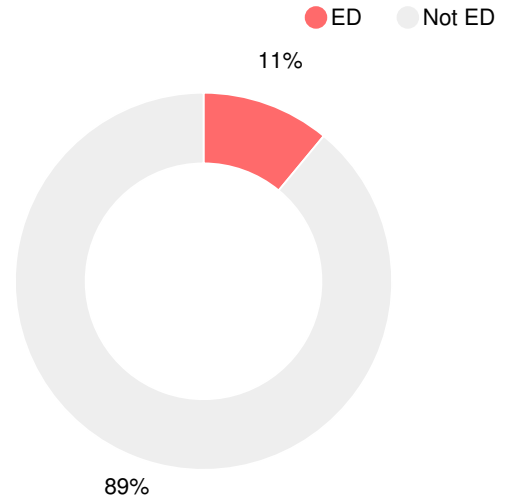

School Climate Star Rating

Financial Efficiency Star Rating

Per Pupil Expenditures

Race/Ethnicity

Economically Disadvantaged (ED)

Students with Disability (SWD)

English Language Learners (ELL)

High School

CCRPI Score

Lakeside High School

Indicator	2018
Content Mastery	87.4
Progress	83.7
Closing Gaps	73.4
Readiness	81.4
Graduation Rate	89.4
CCRPI Score	84.3

American Literature & Composition

Percent of students scoring in each performance level on 2018 Georgia Milestones