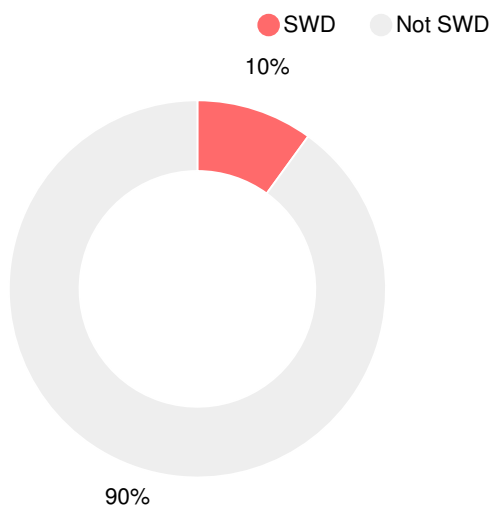

Financial Efficiency Star Rating

Per Pupil Expenditures

Race/Ethnicity

- Asian/Pacific Islander
- American Indian/Alaskan
- Black
- Hispanic
- Multi-racial
- White

Economically Disadvantaged (ED)

Students with Disability (SWD)

English Language Learners (ELL)

Middle School

CCRPI Score

Lee Middle School

Indicator	2018
Content Mastery	77.0
Progress	94.2
Closing Gaps	68.8
Readiness	86.2
CCRPI Score	83.6

English

Percent of students scoring in each performance level on 2018 Georgia Milestones for middle school grades