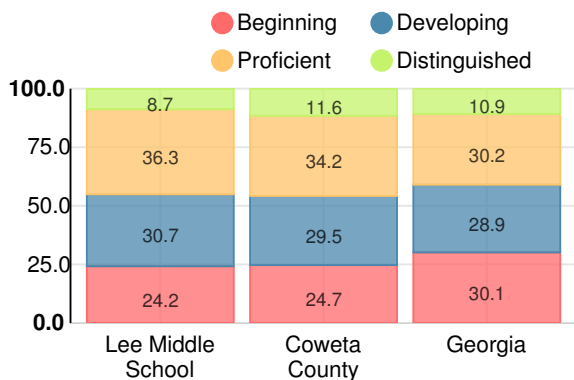

Performance Snapshot

- Lee Middle School's **overall performance is higher than 82% of schools in the state** and is similar to its district.
- Its students' **academic growth is higher than 92% of schools in the state** and higher than its district.
- **78.2% of its 8th grade students are reading at or above the grade level target.**
- Lee Middle School is **Beating the Odds**, meaning that it performs better than similar schools.

Financial Efficiency Star Rating

Per Pupil Expenditures

Race/Ethnicity

- Asian/Pacific Islander
- American Indian/Alaskan
- Black
- Hispanic
- Multi-racial
- White

Economically Disadvantaged (ED)

Students with Disability (SWD)

English Language Learners (ELL)

Middle School

CCRPI Score

Lee Middle School

Indicator	2018
Content Mastery	77.0
Progress	94.2
Closing Gaps	68.8
Readiness	86.2
CCRPI Score	83.6

English

Percent of students scoring in each performance level on 2018 Georgia Milestones for middle school grades

Mathematics

Percent of students scoring in each performance level on 2018 Georgia Milestones for middle school grades

Science

Percent of students scoring in each performance level on 2018 Georgia Milestones for middle school grades