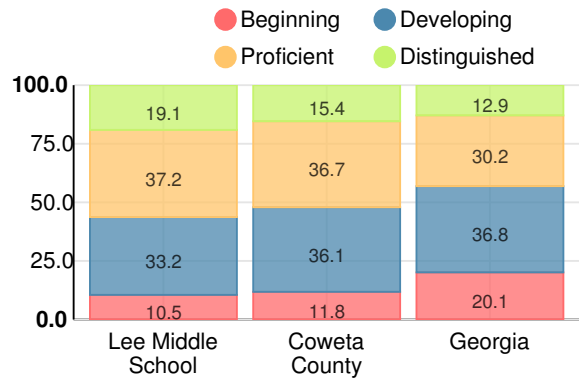

Performance Snapshot

- Lee Middle School's **overall performance is higher than 82% of schools in the state** and is similar to its district.
- Its students' **academic growth is higher than 92% of schools in the state** and higher than its district.
- **78.2% of its 8th grade students are reading at or above the grade level target.**
- Lee Middle School is **Beating the Odds**, meaning that it performs better than similar schools.

Financial Efficiency Star Rating

Per Pupil Expenditures

Race/Ethnicity

- Asian/Pacific Islander
- American Indian/Alaskan
- Black
- Hispanic
- Multi-racial
- White

Economically Disadvantaged (ED)

Students with Disability (SWD)

English Language Learners (ELL)

Middle School

CCRPI Score

Lee Middle School

Indicator	2018
Content Mastery	77.0
Progress	94.2
Closing Gaps	68.8
Readiness	86.2
CCRPI Score	83.6

English

Percent of students scoring in each performance level on 2018 Georgia Milestones for middle school grades

Mathematics

Percent of students scoring in each performance level on 2018 Georgia Milestones for middle school grades

Science

Percent of students scoring in each performance level on 2018 Georgia Milestones for middle school grades