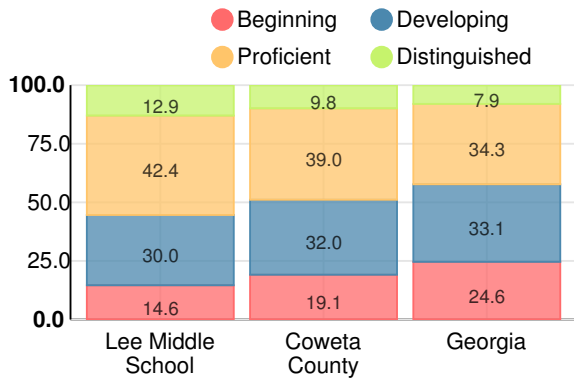

Performance Snapshot

- Lee Middle School's **overall performance is higher than 82% of schools in the state** and is similar to its district.
- Its students' **academic growth is higher than 92% of schools in the state** and higher than its district.
- **78.2% of its 8th grade students are reading at or above the grade level target.**
- Lee Middle School is **Beating the Odds**, meaning that it performs better than similar schools.

Financial Efficiency Star Rating

Per Pupil Expenditures

Race/Ethnicity

- Asian/Pacific Islander
- American Indian/Alaskan
- Black
- Hispanic
- Multi-racial
- White

Economically Disadvantaged (ED)

Students with Disability (SWD)

English Language Learners (ELL)

Middle School

CCRPI Score

Lee Middle School

Indicator	2018
Content Mastery	77.0
Progress	94.2
Closing Gaps	68.8
Readiness	86.2
CCRPI Score	83.6

English

Percent of students scoring in each performance level on 2018 Georgia Milestones for middle school grades

Mathematics

Percent of students scoring in each performance level on 2018 Georgia Milestones for middle school grades

Science

Percent of students scoring in each performance level on 2018 Georgia Milestones for middle school grades