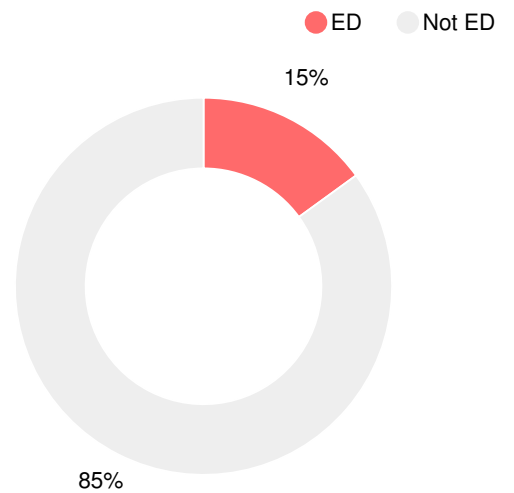

Financial Efficiency Star Rating

Per Pupil Expenditures

Race/Ethnicity

- Asian/Pacific Islander
- American Indian/Alaskan
- Black
- Hispanic
- Multi-racial
- White

Economically Disadvantaged (ED)

Students with Disability (SWD)

English Language Learners (ELL)

Middle School

CCRPI Score

Lee Middle School

Indicator	2018
Content Mastery	77.0
Progress	94.2
Closing Gaps	68.8
Readiness	86.2
CCRPI Score	83.6

English

Percent of students scoring in each performance level on 2018 Georgia Milestones for middle school grades