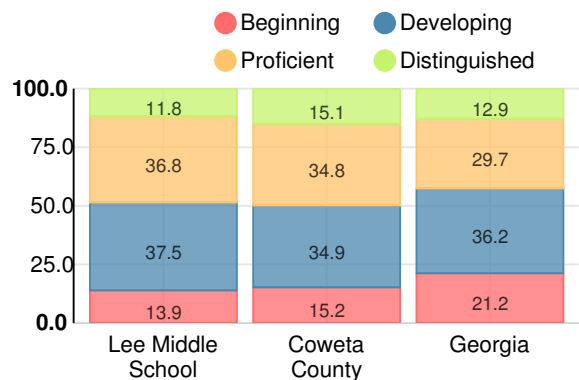

Financial Efficiency Star Rating

Per Pupil Expenditures

Race/Ethnicity

- Asian/Pacific Islander
- American Indian/Alaskan
- Black
- Hispanic
- Multi-racial
- White

Economically Disadvantaged (ED)

Students with Disability (SWD)

English Language Learners (ELL)

Middle School

CCRPI Score

Lee Middle School

Indicator	2018
Content Mastery	77.0
Progress	94.2
Closing Gaps	68.8
Readiness	86.2
CCRPI Score	83.6

English

Percent of students scoring in each performance level on 2018 Georgia Milestones for middle school grades

Mathematics

Percent of students scoring in each performance level on 2018 Georgia Milestones for middle school grades

Science

Percent of students scoring in each performance level on 2018 Georgia Milestones for middle school grades

Social Studies

Percent of students scoring in each performance level on 2018 Georgia Milestones for middle school grades

Reading at or above the Grade Level Target (8th Grade)

Percent of students in grade 8 achieving Lexile measure greater than 1097