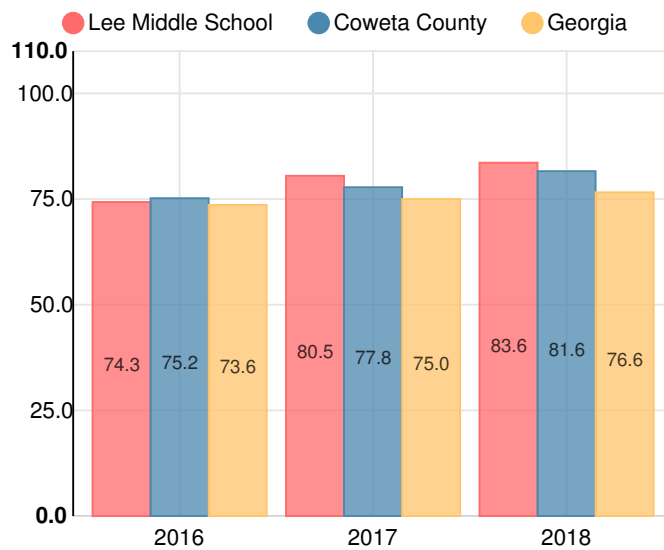

Lee Middle School

 370 Willis Rd, Sharpsburg, GA 30277

 (770)251-1547

 Grades: 6-8

 Enrollment: 967 students

Note: For information on educator qualifications and other federal reporting requirements, [click here](#). Discipline data are available in the [K-12 Student Discipline Dashboard](#).

Performance Snapshot

- Lee Middle School's **overall performance is higher than 82% of schools in the state** and is similar to its district.
- Its students' **academic growth is higher than 92% of schools in the state** and higher than its district.
- **78.2% of its 8th grade students are reading at or above the grade level target.**
- Lee Middle School is **Beating the Odds**, meaning that it performs better than similar schools.

School Wide

B
83.6

Year	Lee Middle School
2018	B
2017	B
2016	C
2015	C
2014	B

Grade conversion	
A	90 - 100
B	80 - 89.9
C	70 - 79.9
D	60 - 69.9
F	0 - 59.9

CCRPI Single Score

Student Mobility Rate

13.4%

School Climate Star Rating