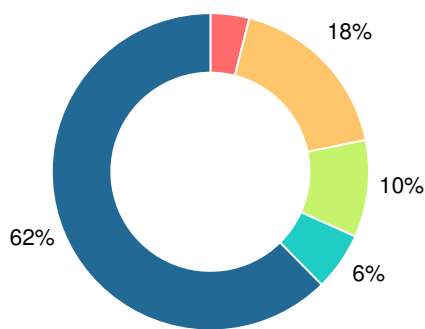

Financial Efficiency Star Rating

Per Pupil Expenditures

Race/Ethnicity

- Asian/Pacific Islander
- American Indian/Alaskan
- Black
- Hispanic
- Multi-racial
- White

Economically Disadvantaged (ED)

Students with Disability (SWD)