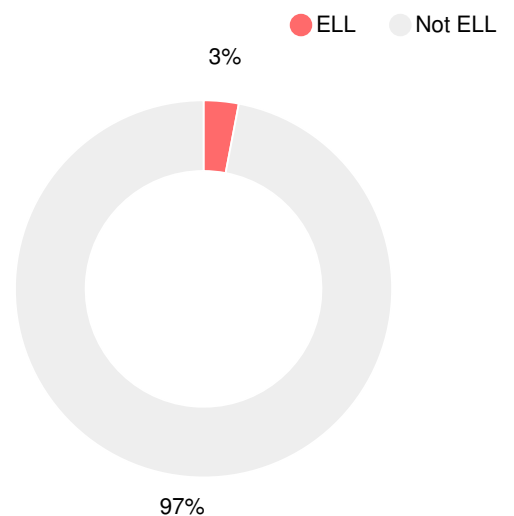

Financial Efficiency Star Rating

Per Pupil Expenditures

Race/Ethnicity

- Asian/Pacific Islander
- American Indian/Alaskan
- Black
- Hispanic
- Multi-racial
- White

Economically Disadvantaged (ED)

Students with Disability (SWD)

English Language Learners (ELL)

Middle School

CCRPI Score

Lee Middle School

Indicator	2018
Content Mastery	77.0
Progress	94.2
Closing Gaps	68.8
Readiness	86.2
CCRPI Score	83.6

English

Percent of students scoring in each performance level on 2018 Georgia Milestones for middle school grades