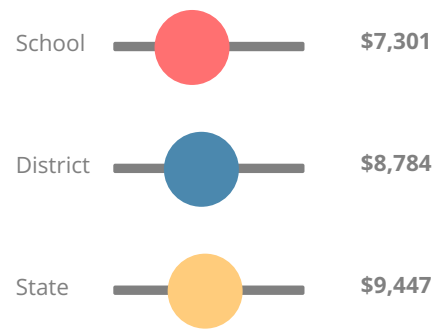

School Wide

B
83.6

Year	Lee Middle School
2018	B
2017	B
2016	C
2015	C
2014	B

Grade conversion	
A	90 - 100
B	80 - 89.9
C	70 - 79.9
D	60 - 69.9
F	0 - 59.9

CCRPI Single Score

Student Mobility Rate

13.4%

School Climate Star Rating

Financial Efficiency Star Rating

Per Pupil Expenditures

Race/Ethnicity

- Asian/Pacific Islander
- American Indian/Alaskan
- Black
- Hispanic
- Multi-racial
- White

Economically Disadvantaged (ED)

Students with Disability (SWD)