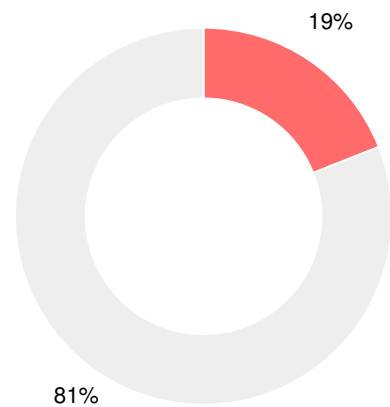

Economically Disadvantaged (ED)

- ED
- Not ED