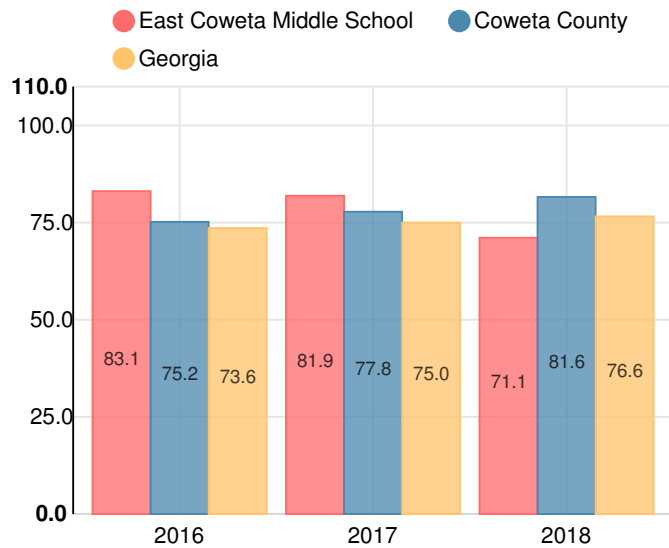

East Coweta Middle School

6291 East Highway 16, Senoia, GA 30276

(770)599-6607

Grades: 6-8

Enrollment: 763 students

Note: For information on educator qualifications and other federal reporting requirements, [click here](#). Discipline data are available in the [K-12 Student Discipline Dashboard](#).

Performance Snapshot

- East Coweta Middle School's **overall performance is higher than 47% of schools in the state** and is lower than its district.
- Its students' **academic growth is higher than 74% of schools in the state** and lower than its district.
- **71.5% of its 8th grade students are reading at or above the grade level target**.

School Wide

C
71.1

Year	East Coweta Middle School
2018	C
2017	B
2016	B
2015	B
2014	B

Grade conversion	
A	90 - 100
B	80 - 89.9
C	70 - 79.9
D	60 - 69.9
F	0 - 59.9

CCRPI Single Score