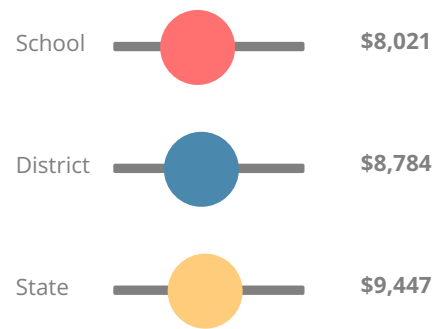

| Grade conversion |           |
|------------------|-----------|
| A                | 90 - 100  |
| B                | 80 - 89.9 |
| C                | 70 - 79.9 |
| D                | 60 - 69.9 |
| F                | 0 - 59.9  |

## CCRPI Single Score

Student Mobility Rate

11.1%

School Climate Star Rating

Financial Efficiency Star Rating

Per Pupil Expenditures

Race/Ethnicity

- Asian/Pacific Islander
- American Indian/Alaskan
- Black
- Hispanic
- Multi-racial
- White