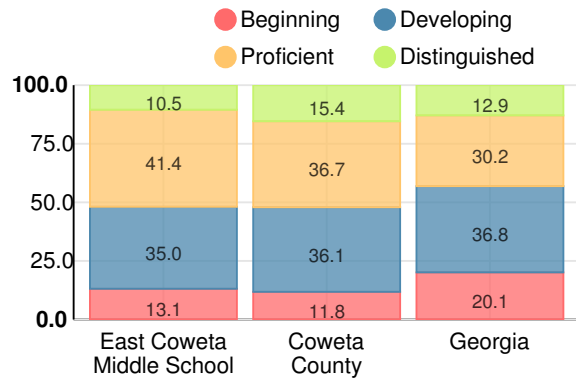

Mathematics

Percent of students scoring in each performance level on 2018 Georgia Milestones for middle school grades