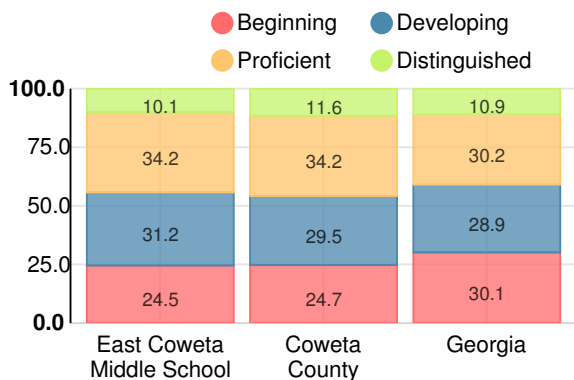

Science

Percent of students scoring in each performance level on 2018 Georgia Milestones for middle school grades