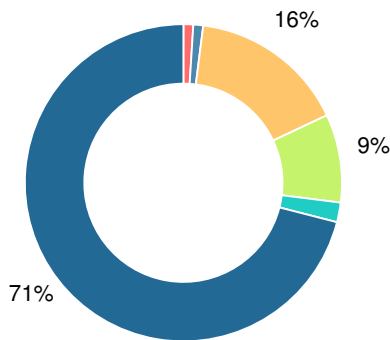

## CCRPI Single Score

Student Mobility Rate

11.1%

School Climate Star Rating

Financial Efficiency Star Rating

Per Pupil Expenditures

Race/Ethnicity

- Asian/Pacific Islander
- American Indian/Alaskan
- Black
- Hispanic
- Multi-racial
- White