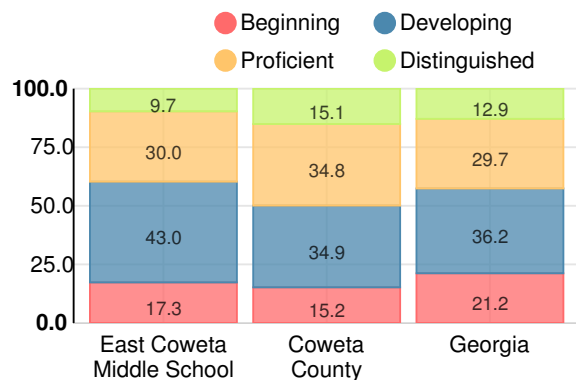

Social Studies

Percent of students scoring in each performance level on 2018 Georgia Milestones for middle school grades