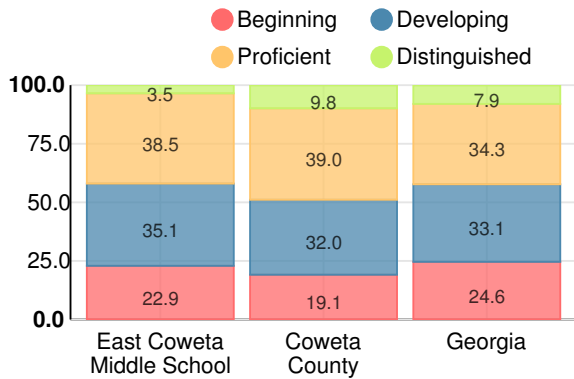

Middle School

CCRPI Score

East Coweta Middle School

Indicator	2018
Content Mastery	67.3
Progress	87.9
Closing Gaps	25.0
Readiness	82.2
CCRPI Score	71.1

English

Percent of students scoring in each performance level on 2018 Georgia Milestones for middle school grades