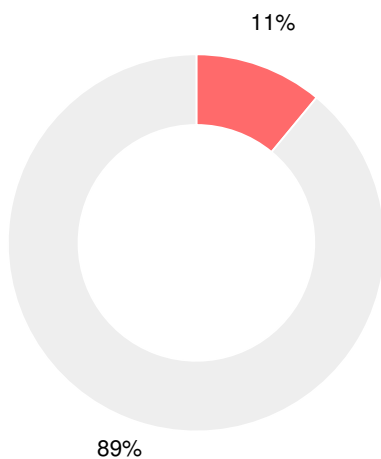

Students with Disability (SWD)

- SWD
- Not SWD