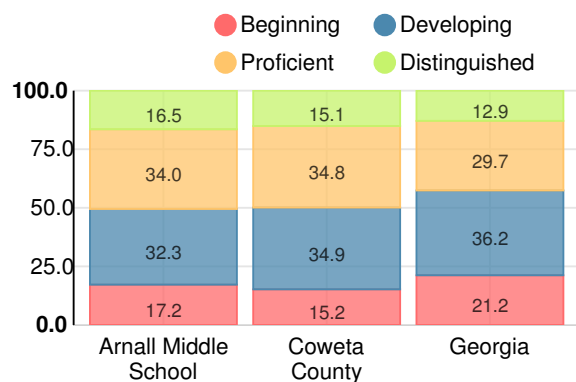

School Climate Star Rating

Financial Efficiency Star Rating

Per Pupil Expenditures

Race/Ethnicity

- Asian/Pacific Islander
- American Indian/Alaskan
- Black
- Hispanic
- Multi-racial
- White

Economically Disadvantaged (ED)

Indicator	2018
Content Mastery	71.4
Progress	94.7
Closing Gaps	100.0
Readiness	83.6
CCRPI Score	86.3

English

Percent of students scoring in each performance level on 2018 Georgia Milestones for middle school grades

Mathematics

Percent of students scoring in each performance level on 2018 Georgia Milestones for middle school grades

Science

Percent of students scoring in each performance level on 2018 Georgia Milestones for middle school grades

Social Studies

Percent of students scoring in each performance level on 2018 Georgia Milestones for middle school grades

Reading at or above the Grade Level Target (8th Grade)

Percent of students in grade 8 achieving Lexile measure greater than 1097