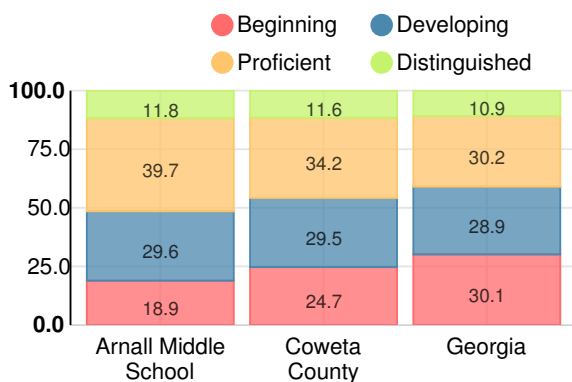

School Climate Star Rating

Financial Efficiency Star Rating

Per Pupil Expenditures

Race/Ethnicity

- Asian/Pacific Islander
- American Indian/Alaskan
- Black
- Hispanic
- Multi-racial
- White

Economically Disadvantaged (ED)

- ED
- Not ED

Students with Disability (SWD)

- SWD
- Not SWD

English Language Learners (ELL)

- ELL
- Not ELL

Middle School

CCRPI Score

Arnall Middle School

Indicator	2018
Content Mastery	71.4
Progress	94.7
Closing Gaps	100.0
Readiness	83.6
CCRPI Score	86.3

English

Percent of students scoring in each performance level on 2018 Georgia Milestones for middle school grades

Mathematics

Percent of students scoring in each performance level on 2018 Georgia Milestones for middle school grades

Science

Percent of students scoring in each performance level on 2018 Georgia Milestones for middle school grades