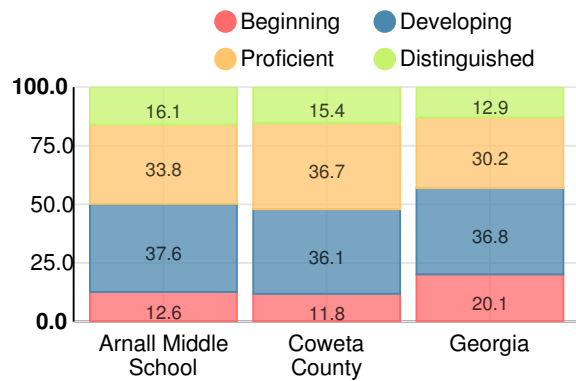

School Climate Star Rating

Financial Efficiency Star Rating

Per Pupil Expenditures

Race/Ethnicity

- Asian/Pacific Islander
- American Indian/Alaskan
- Black
- Hispanic
- Multi-racial
- White

Economically Disadvantaged (ED)

- ED
- Not ED

Students with Disability (SWD)

- SWD
- Not SWD

English Language Learners (ELL)

- ELL
- Not ELL

Middle School

CCRPI Score

Arnall Middle School

Indicator	2018
Content Mastery	71.4
Progress	94.7
Closing Gaps	100.0
Readiness	83.6
CCRPI Score	86.3

English

Percent of students scoring in each performance level on 2018 Georgia Milestones for middle school grades

Mathematics

Percent of students scoring in each performance level on 2018 Georgia Milestones for middle school grades

Science

Percent of students scoring in each performance level on 2018 Georgia Milestones for middle school grades