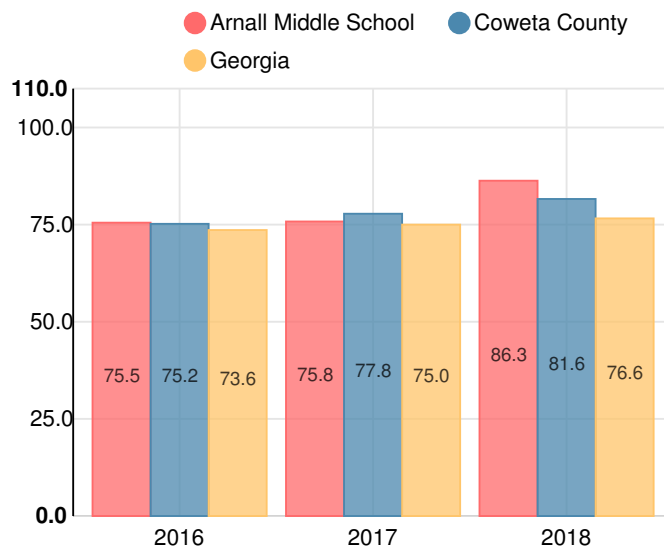

Performance Snapshot

- Arnall Middle School's **overall performance is higher than 88% of schools in the state** and is higher than its district.
- Its students' **academic growth is higher than 93% of schools in the state** and higher than its district.
- **70.8% of its 8th grade students are reading at or above the grade level target.**
- Arnall Middle School is **Beating the Odds**, meaning that it performs better than similar schools.

School Wide

B

86.3

Year	Arnall Middle School
2018	B
2017	C
2016	C
2015	C
2014	B

Grade conversion	
A	90 - 100
B	80 - 89.9
C	70 - 79.9
D	60 - 69.9
F	0 - 59.9

CCRPI Single Score

Student Mobility Rate

14.3%

School Climate Star Rating

Financial Efficiency Star Rating

Per Pupil Expenditures

Race/Ethnicity

- Asian/Pacific Islander
- American Indian/Alaskan
- Black
- Hispanic
- Multi-racial
- White

Economically Disadvantaged (ED)