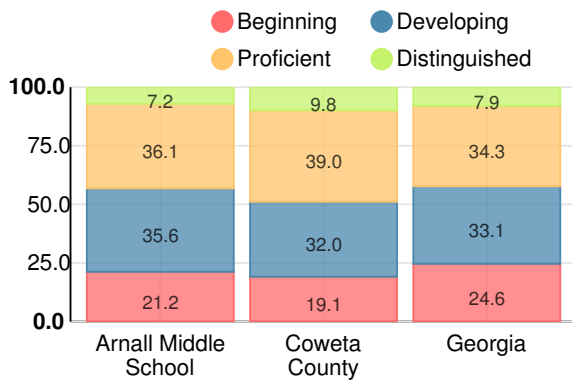

School Climate Star Rating

Financial Efficiency Star Rating

Per Pupil Expenditures

Race/Ethnicity

- Asian/Pacific Islander
- American Indian/Alaskan
- Black
- Hispanic
- Multi-racial
- White

Economically Disadvantaged (ED)

- ED
- Not ED

Students with Disability (SWD)

- SWD
- Not SWD

English Language Learners (ELL)

- ELL
- Not ELL

Middle School

CCRPI Score

Arnall Middle School

Indicator	2018
Content Mastery	71.4
Progress	94.7
Closing Gaps	100.0
Readiness	83.6
CCRPI Score	86.3

English

Percent of students scoring in each performance level on 2018 Georgia Milestones for middle school grades