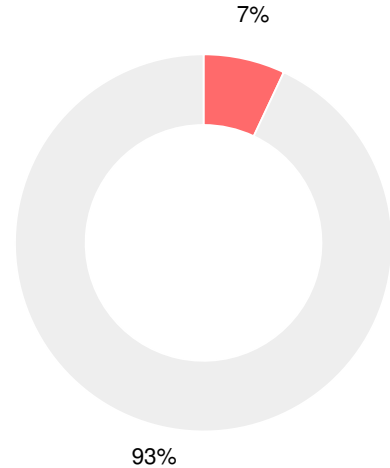

English Language Learners (ELL)

- ELL
- Not ELL