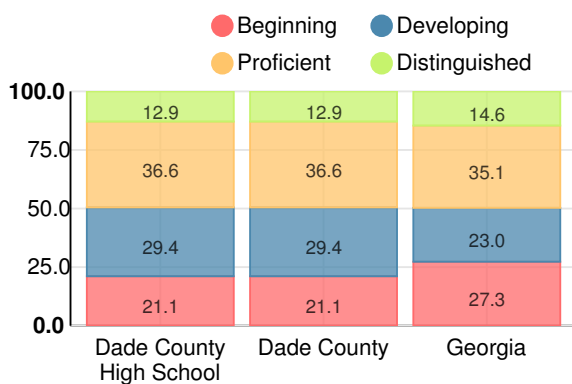

Financial Efficiency Star Rating

Per Pupil Expenditures

Race/Ethnicity

- Asian/Pacific Islander
- American Indian/Alaskan
- Black
- Hispanic
- Multi-racial
- White

Economically Disadvantaged (ED)

- ED
- Not ED

Students with Disability (SWD)

- SWD
- Not SWD

English Language Learners (ELL)

- ELL
- Not ELL

High School

CCRPI Score

Dade County High School

Indicator	2018
Content Mastery	59.7
Progress	77.6
Closing Gaps	100.0
Readiness	74.5
Graduation Rate	91.1
CCRPI Score	76.0

American Literature & Composition

Percent of students scoring in each performance level on 2018 Georgia Milestones

Coordinate Algebra/Algebra I

Percent of students scoring in each performance level on 2018 Georgia Milestones

Biology

Percent of students scoring in each performance level on 2018 Georgia Milestones

US History

Percent of students scoring in each performance level on 2018 Georgia Milestones

College & Career Readiness