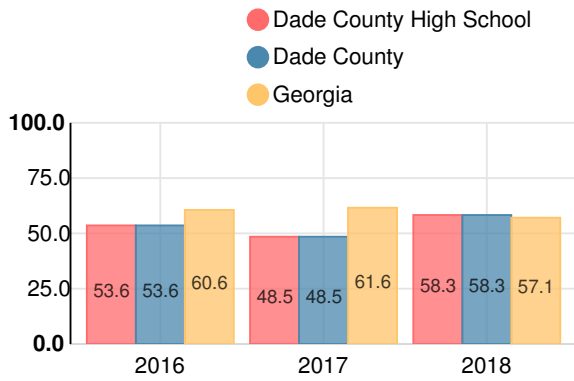

College & Career Readiness

Percent of 12th grade students who are college and career ready