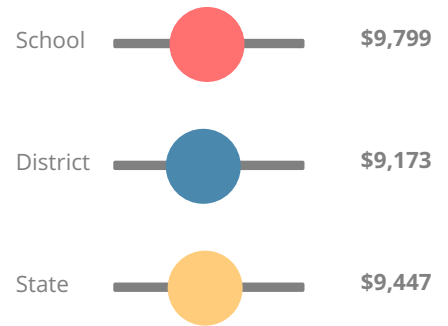

School Wide

C
76

Year	Dade County High School
2018	C
2017	D
2016	C
2015	C
2014	D

Grade conversion	
A	90 - 100
B	80 - 89.9
C	70 - 79.9
D	60 - 69.9
F	0 - 59.9

CCRPI Single Score

Student Mobility Rate

10.8%

School Climate Star Rating

Financial Efficiency Star Rating

Per Pupil Expenditures

Race/Ethnicity

- Asian/Pacific Islander
- American Indian/Alaskan
- Black
- Hispanic
- Multi-racial
- White

Economically Disadvantaged (ED)

- ED
- Not ED