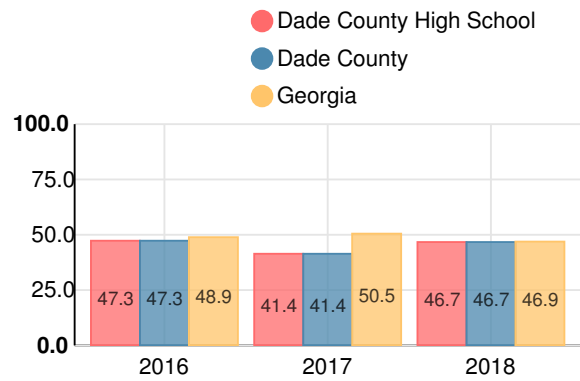

Accelerated Course Taking

Percent of high school graduates earning high school credit for accelerated enrollment