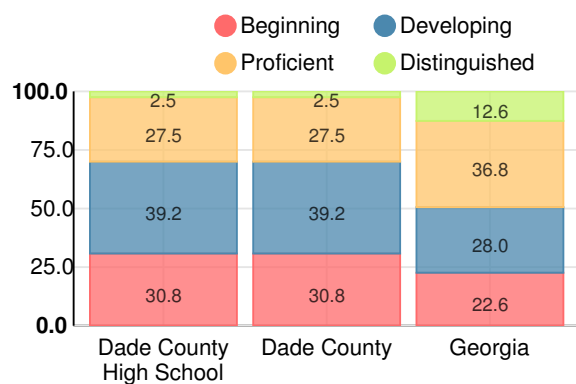

Financial Efficiency Star Rating

Per Pupil Expenditures

Race/Ethnicity

- Asian/Pacific Islander
- American Indian/Alaskan
- Black
- Hispanic
- Multi-racial
- White

Economically Disadvantaged (ED)

- ED
- Not ED

Students with Disability (SWD)

- SWD
- Not SWD

English Language Learners (ELL)

- ELL
- Not ELL

High School

CCRPI Score

Dade County High School

Indicator	2018
Content Mastery	59.7
Progress	77.6
Closing Gaps	100.0
Readiness	74.5
Graduation Rate	91.1
CCRPI Score	76.0

American Literature & Composition

Percent of students scoring in each performance level on 2018 Georgia Milestones

Coordinate Algebra/Algebra I

Percent of students scoring in each performance level on 2018 Georgia Milestones

Biology

Percent of students scoring in each performance level on 2018 Georgia Milestones

US History

Percent of students scoring in each performance level on 2018 Georgia Milestones

College & Career Readiness