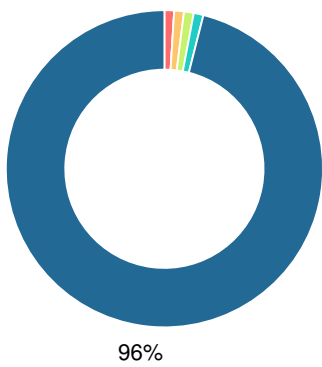

Financial Efficiency Star Rating

Per Pupil Expenditures

Race/Ethnicity

- Asian/Pacific Islander
- American Indian/Alaskan
- Black
- Hispanic
- Multi-racial
- White

Economically Disadvantaged (ED)

- ED
- Not ED