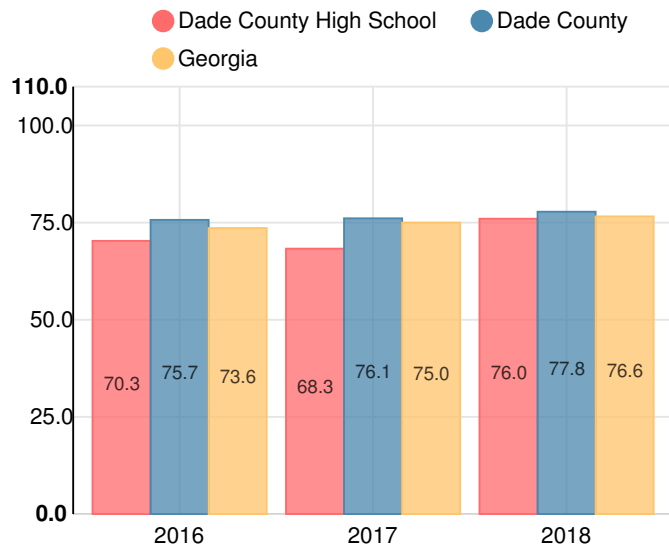

Dade County High School

 300 Tradition Ln, Trenton, GA 30752

 (706)657-7517

 Grades: 9-12

 Enrollment: 572 students

Note: For information on educator qualifications and other federal reporting requirements, [click here](#). Discipline data are available in the [K-12 Student Discipline Dashboard](#).

Performance Snapshot

- Dade County High School's **overall performance is higher than 62% of schools in the state** and is similar to its district.
- Its students' **academic growth is higher than 34% of schools in the state**.
- Its **four-year graduation rate is 92.2%**, which is higher than 74% of high schools.
- **58.3% of graduates are college and career ready**.

School Wide

C
76

Year	Dade County High School
2018	C
2017	D
2016	C
2015	C
2014	D

Grade conversion	
A	90 - 100
B	80 - 89.9
C	70 - 79.9
D	60 - 69.9
F	0 - 59.9

CCRPI Single Score

Student Mobility Rate

10.8%

School Climate Star Rating