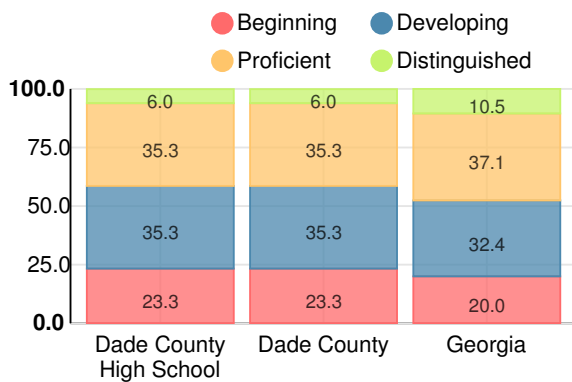

Financial Efficiency Star Rating

Per Pupil Expenditures

Race/Ethnicity

- Asian/Pacific Islander
- American Indian/Alaskan
- Black
- Hispanic
- Multi-racial
- White

Economically Disadvantaged (ED)

- ED
- Not ED

Students with Disability (SWD)

- SWD
- Not SWD

English Language Learners (ELL)

- ELL
- Not ELL

High School

CCRPI Score

Dade County High School

Indicator	2018
Content Mastery	59.7
Progress	77.6
Closing Gaps	100.0
Readiness	74.5
Graduation Rate	91.1
CCRPI Score	76.0

American Literature & Composition

Percent of students scoring in each performance level on 2018 Georgia Milestones

Coordinate Algebra/Algebra I

Percent of students scoring in each performance level on 2018 Georgia Milestones

Biology

Percent of students scoring in each performance level on 2018 Georgia Milestones

US History

Percent of students scoring in each performance level on 2018 Georgia Milestones

College & Career Readiness