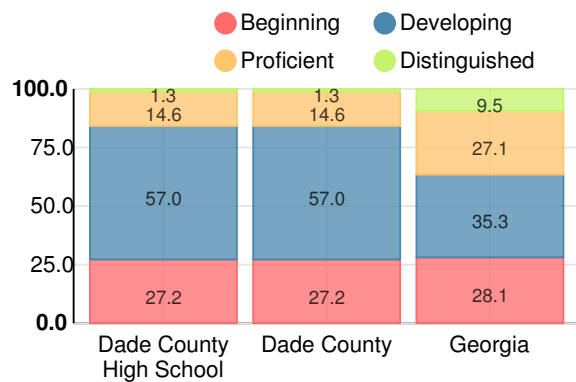

Financial Efficiency Star Rating

Per Pupil Expenditures

Race/Ethnicity

- Asian/Pacific Islander
- American Indian/Alaskan
- Black
- Hispanic
- Multi-racial
- White

Economically Disadvantaged (ED)

- ED
- Not ED

Students with Disability (SWD)

- SWD
- Not SWD

English Language Learners (ELL)

- ELL
- Not ELL

High School

CCRPI Score

Dade County High School

Indicator	2018
Content Mastery	59.7
Progress	77.6
Closing Gaps	100.0
Readiness	74.5
Graduation Rate	91.1
CCRPI Score	76.0

American Literature & Composition

Percent of students scoring in each performance level on 2018 Georgia Milestones

Coordinate Algebra/Algebra I

Percent of students scoring in each performance level on 2018 Georgia Milestones

Biology

Percent of students scoring in each performance level on 2018 Georgia Milestones

US History

Percent of students scoring in each performance level on 2018 Georgia Milestones

College & Career Readiness