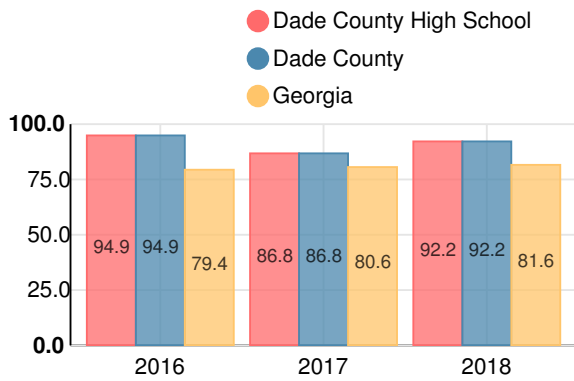

American Literature & Composition

Percent of students scoring in each performance level on 2018 Georgia Milestones

Coordinate Algebra/Algebra I

Percent of students scoring in each performance level on 2018 Georgia Milestones

Biology

Percent of students scoring in each performance level on 2018 Georgia Milestones

US History

Percent of students scoring in each performance level on 2018 Georgia Milestones

College & Career Readiness

Percent of 12th grade students who are college and career ready

Accelerated Course Taking

Percent of high school graduates earning high school credit for accelerated enrollment

Four-Year Graduation Rate

College Enrollment Rate