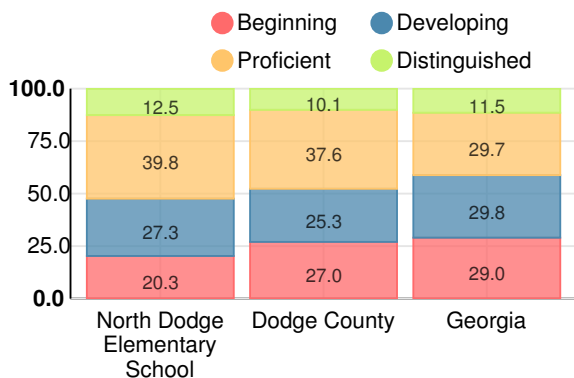

School Climate Star Rating

Financial Efficiency Star Rating

Per Pupil Expenditures

Race/Ethnicity

- Asian/Pacific Islander
- American Indian/Alaskan
- Black
- Hispanic
- Multi-racial
- White

Economically Disadvantaged (ED)

Indicator	2018
Content Mastery	65.3
Progress	87.7
Closing Gaps	100.0
Readiness	77.7
CCRPI Score	80.8

English

Percent of students scoring in each performance level on 2018 Georgia Milestones for elementary grades

Mathematics

Percent of students scoring in each performance level on 2018 Georgia Milestones for elementary grades

Science

Percent of students scoring in each performance level on 2018 Georgia Milestones for elementary grades

Social Studies

Percent of students scoring in each performance level on 2018 Georgia Milestones for elementary grades

**Reading at or above the Grade Level Target
(3rd Grade)**

Percent of students in grade 3 achieving Lexile measure equal to or greater than 670