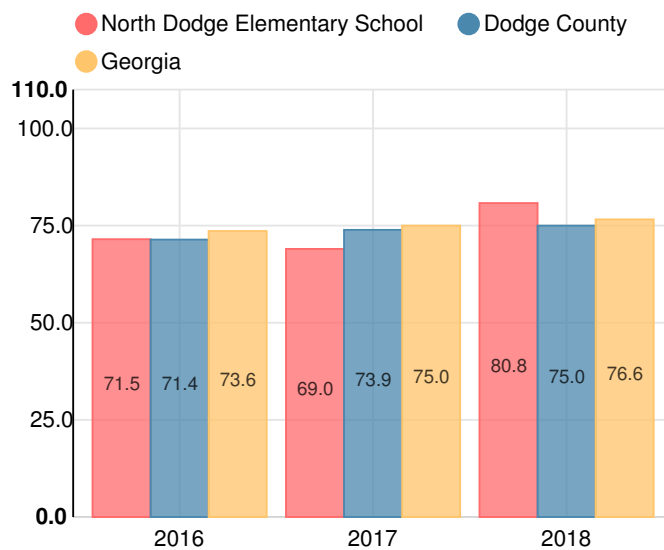

Performance Snapshot

- North Dodge Elementary School's **overall performance is higher than 76% of schools in the state** and is higher than its district.
- Its students' **academic growth is higher than 67% of schools in the state** and higher than its district.
- **51.0% of its 3rd grade students are reading at or above the grade level target.**
- North Dodge Elementary School is **Beating the Odds**, meaning that it performs better than similar schools.

School Wide

B

80.8

Year	North Dodge Elementary School
2018	B
2017	D
2016	C
2015	C
2014	C

Grade conversion	
A	90 - 100
B	80 - 89.9
C	70 - 79.9
D	60 - 69.9
F	0 - 59.9

CCRPI Single Score

Student Mobility Rate

16.2%