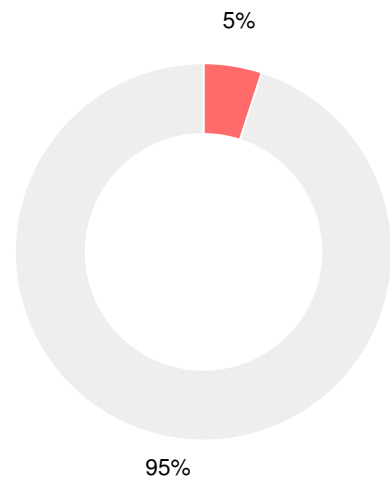

English Language Learners (ELL)

- ELL
- Not ELL