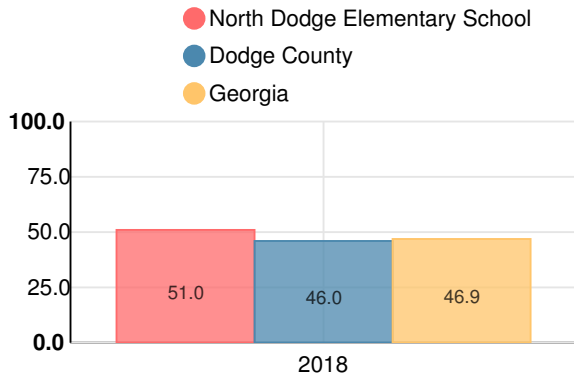

Indicator	2018
Content Mastery	65.3
Progress	87.7
Closing Gaps	100.0
Readiness	77.7
CCRPI Score	80.8

English

Percent of students scoring in each performance level on 2018 Georgia Milestones for elementary grades

Mathematics

Percent of students scoring in each performance level on 2018 Georgia Milestones for elementary grades

Science

Percent of students scoring in each performance level on 2018 Georgia Milestones for elementary grades

Social Studies

Percent of students scoring in each performance level on 2018 Georgia Milestones for elementary grades

**Reading at or above the Grade Level Target
(3rd Grade)**

Percent of students in grade 3 achieving Lexile measure equal to or greater than 670