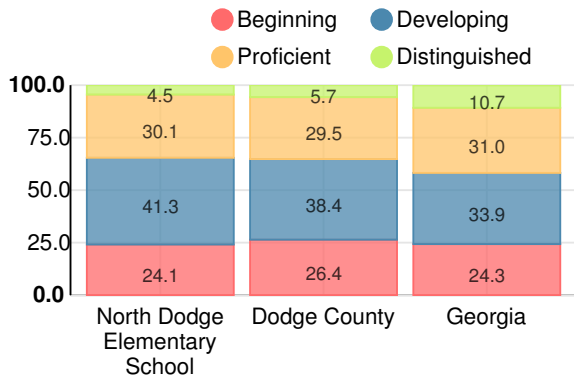

School Climate Star Rating

Financial Efficiency Star Rating

Per Pupil Expenditures

Race/Ethnicity

- Asian/Pacific Islander
- American Indian/Alaskan
- Black
- Hispanic
- Multi-racial
- White

Economically Disadvantaged (ED)

- ED
- Not ED

Students with Disability (SWD)

- SWD
- Not SWD

English Language Learners (ELL)

- ELL
- Not ELL

Elementary

CCRPI Score

North Dodge Elementary School

Indicator	2018
Content Mastery	65.3
Progress	87.7
Closing Gaps	100.0
Readiness	77.7
CCRPI Score	80.8

English

Percent of students scoring in each performance level on 2018 Georgia Milestones for elementary grades

Mathematics

Percent of students scoring in each performance level on 2018 Georgia Milestones for elementary grades

Science

Percent of students scoring in each performance level on 2018 Georgia Milestones for elementary grades