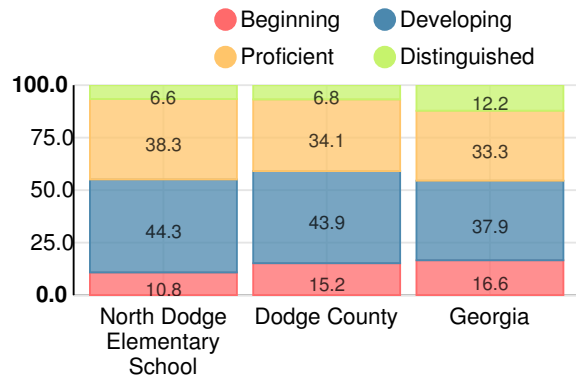

School Climate Star Rating

Financial Efficiency Star Rating

Per Pupil Expenditures

Race/Ethnicity

- Asian/Pacific Islander
- American Indian/Alaskan
- Black
- Hispanic
- Multi-racial
- White

Economically Disadvantaged (ED)

Indicator	2018
Content Mastery	65.3
Progress	87.7
Closing Gaps	100.0
Readiness	77.7
CCRPI Score	80.8

English

Percent of students scoring in each performance level on 2018 Georgia Milestones for elementary grades

Mathematics

Percent of students scoring in each performance level on 2018 Georgia Milestones for elementary grades

Science

Percent of students scoring in each performance level on 2018 Georgia Milestones for elementary grades

Social Studies

Percent of students scoring in each performance level on 2018 Georgia Milestones for elementary grades

**Reading at or above the Grade Level Target
(3rd Grade)**

Percent of students in grade 3 achieving Lexile measure equal to or greater than 670