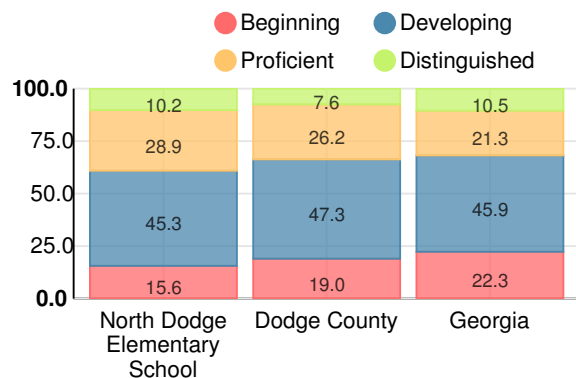

School Climate Star Rating

Financial Efficiency Star Rating

Per Pupil Expenditures

Race/Ethnicity

- Asian/Pacific Islander
- American Indian/Alaskan
- Black
- Hispanic
- Multi-racial
- White

Economically Disadvantaged (ED)

Indicator	2018
Content Mastery	65.3
Progress	87.7
Closing Gaps	100.0
Readiness	77.7
CCRPI Score	80.8

English

Percent of students scoring in each performance level on 2018 Georgia Milestones for elementary grades

Mathematics

Percent of students scoring in each performance level on 2018 Georgia Milestones for elementary grades

Science

Percent of students scoring in each performance level on 2018 Georgia Milestones for elementary grades

Social Studies

Percent of students scoring in each performance level on 2018 Georgia Milestones for elementary grades

**Reading at or above the Grade Level Target
(3rd Grade)**

Percent of students in grade 3 achieving Lexile measure equal to or greater than 670