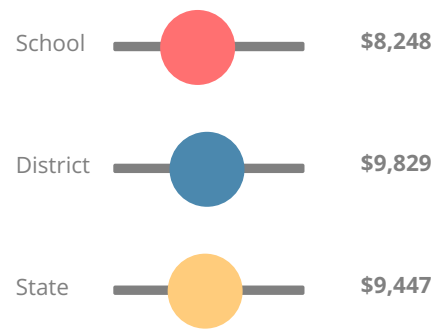

School Wide

F

53.4

Year	Albany Middle School
2018	F
2017	D
2016	D
2015	F
2014	D

Grade conversion	
A	90 - 100
B	80 - 89.9
C	70 - 79.9
D	60 - 69.9
F	0 - 59.9

CCRPI Single Score

Student Mobility Rate

24.8%

School Climate Star Rating

Financial Efficiency Star Rating

Per Pupil Expenditures

Race/Ethnicity

- Asian/Pacific Islander
- American Indian/Alaskan
- Black
- Hispanic
- Multi-racial
- White

Economically Disadvantaged (ED)