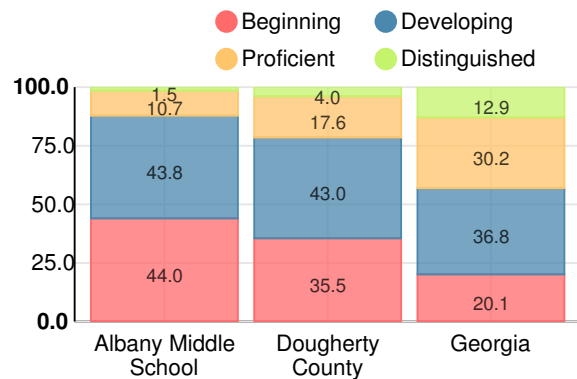

School Climate Star Rating

Financial Efficiency Star Rating

Per Pupil Expenditures

Race/Ethnicity

- Asian/Pacific Islander
- American Indian/Alaskan
- Black
- Hispanic
- Multi-racial
- White

Economically Disadvantaged (ED)

- ED
- Not ED

Students with Disability (SWD)

- SWD
- Not SWD

English Language Learners (ELL)

- ELL
- Not ELL

Middle School

CCRPI Score

Albany Middle School

Indicator	2018
Content Mastery	35.3
Progress	71.2
Closing Gaps	25.0
Readiness	70.9
CCRPI Score	53.4

English

Percent of students scoring in each performance level on 2018 Georgia Milestones for middle school grades

Mathematics

Percent of students scoring in each performance level on 2018 Georgia Milestones for middle school grades

Science

Percent of students scoring in each performance level on 2018 Georgia Milestones for middle school grades