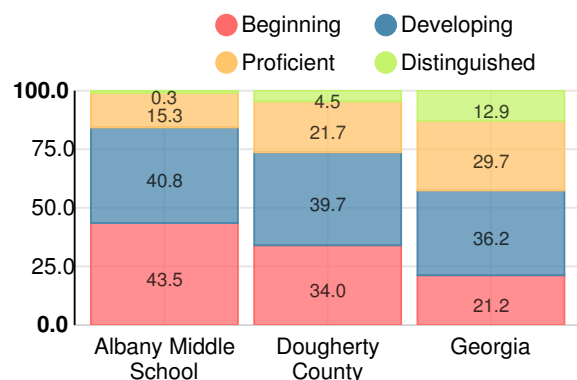

School Climate Star Rating

Financial Efficiency Star Rating

Per Pupil Expenditures

Race/Ethnicity

- Asian/Pacific Islander
- American Indian/Alaskan
- Black
- Hispanic
- Multi-racial
- White

Economically Disadvantaged (ED)

Indicator	2018
Content Mastery	35.3
Progress	71.2
Closing Gaps	25.0
Readiness	70.9
CCRPI Score	53.4

English

Percent of students scoring in each performance level on 2018 Georgia Milestones for middle school grades

Mathematics

Percent of students scoring in each performance level on 2018 Georgia Milestones for middle school grades

Science

Percent of students scoring in each performance level on 2018 Georgia Milestones for middle school grades

Social Studies

Percent of students scoring in each performance level on 2018 Georgia Milestones for middle school grades

Reading at or above the Grade Level Target (8th Grade)

Percent of students in grade 8 achieving Lexile measure greater than 1097