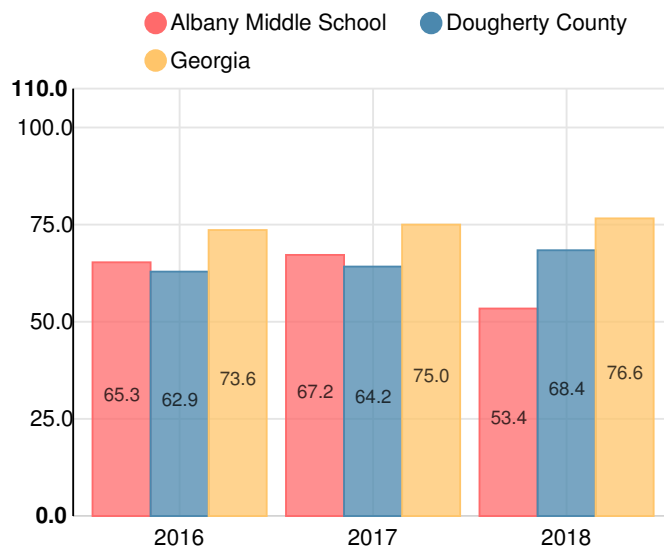

Performance Snapshot

- Albany Middle School's **overall performance is higher than 6% of schools in the state** and is lower than its district.
- Its students' **academic growth is higher than 16% of schools in the state** and lower than its district.
- 40.6% of its 8th grade students are reading at or above the grade level target.**

School Wide

F

53.4

Year	Albany Middle School
2018	F
2017	D
2016	D
2015	F
2014	D

Grade conversion	
A	90 - 100
B	80 - 89.9
C	70 - 79.9
D	60 - 69.9
F	0 - 59.9

CCRPI Single Score

Student Mobility Rate

24.8%

School Climate Star Rating

Financial Efficiency Star Rating

Per Pupil Expenditures

Race/Ethnicity

- Asian/Pacific Islander
- American Indian/Alaskan
- Black
- Hispanic
- Multi-racial
- White

Economically Disadvantaged (ED)