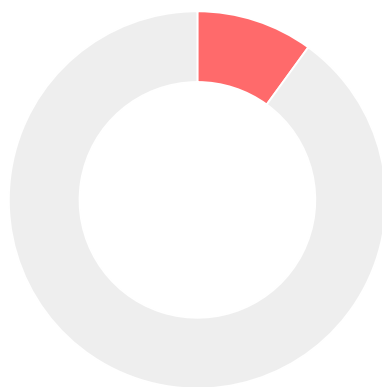

Students with Disability (SWD)

- SWD
- Not SWD