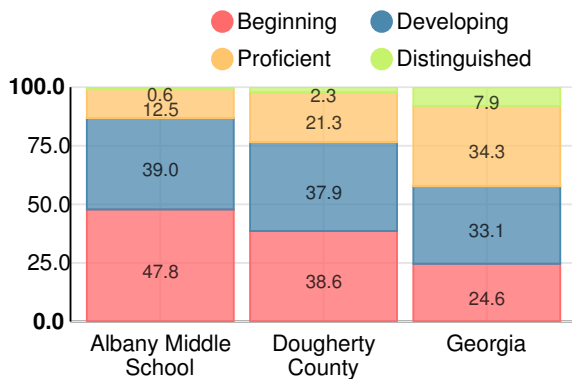

Performance Snapshot

- Albany Middle School's **overall performance is higher than 6% of schools in the state** and is lower than its district.
- Its students' **academic growth is higher than 16% of schools in the state** and lower than its district.
- 40.6% of its 8th grade students are reading at or above the grade level target.**

School Climate Star Rating

Financial Efficiency Star Rating

Per Pupil Expenditures

Race/Ethnicity

- Asian/Pacific Islander
- American Indian/Alaskan
- Black
- Hispanic
- Multi-racial
- White

Economically Disadvantaged (ED)

- ED
- Not ED

Students with Disability (SWD)

- SWD
- Not SWD

English Language Learners (ELL)

- ELL
- Not ELL

Middle School

CCRPI Score

Albany Middle School

Indicator	2018
Content Mastery	35.3
Progress	71.2
Closing Gaps	25.0
Readiness	70.9
CCRPI Score	53.4

English

Percent of students scoring in each performance level on 2018 Georgia Milestones for middle school grades