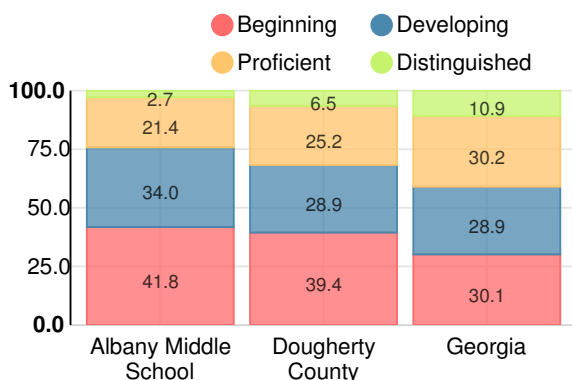

School Climate Star Rating

Financial Efficiency Star Rating

Per Pupil Expenditures

Race/Ethnicity

- Asian/Pacific Islander
- American Indian/Alaskan
- Black
- Hispanic
- Multi-racial
- White

Economically Disadvantaged (ED)

- ED
- Not ED

Students with Disability (SWD)

- SWD
- Not SWD

English Language Learners (ELL)

- ELL
- Not ELL

Middle School

CCRPI Score

Albany Middle School

Indicator	2018
Content Mastery	35.3
Progress	71.2
Closing Gaps	25.0
Readiness	70.9
CCRPI Score	53.4

English

Percent of students scoring in each performance level on 2018 Georgia Milestones for middle school grades

Mathematics

Percent of students scoring in each performance level on 2018 Georgia Milestones for middle school grades

Science

Percent of students scoring in each performance level on 2018 Georgia Milestones for middle school grades