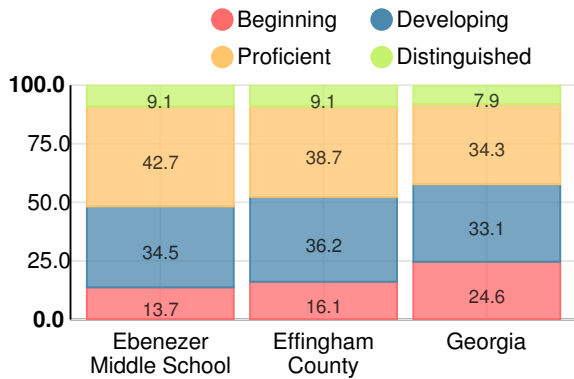

Middle School

CCRPI Score

Ebenezer Middle School

Indicator	2018
Content Mastery	80.0
Progress	80.0
Closing Gaps	63.5
Readiness	87.7
CCRPI Score	79.1

English

Percent of students scoring in each performance level on 2018 Georgia Milestones for middle school grades