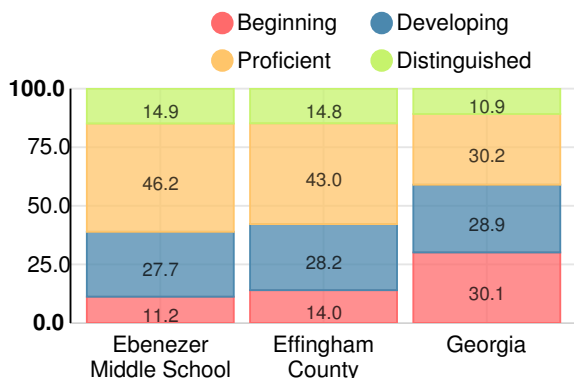

### Ebenezer Middle School

| Indicator          | 2018        |
|--------------------|-------------|
| Content Mastery    | 80.0        |
| Progress           | 80.0        |
| Closing Gaps       | 63.5        |
| Readiness          | 87.7        |
| <b>CCRPI Score</b> | <b>79.1</b> |

### English

Percent of students scoring in each performance level on 2018 Georgia Milestones for middle school grades

### Mathematics

Percent of students scoring in each performance level on 2018 Georgia Milestones for middle school grades

### Science

Percent of students scoring in each performance level on 2018 Georgia Milestones for middle school grades