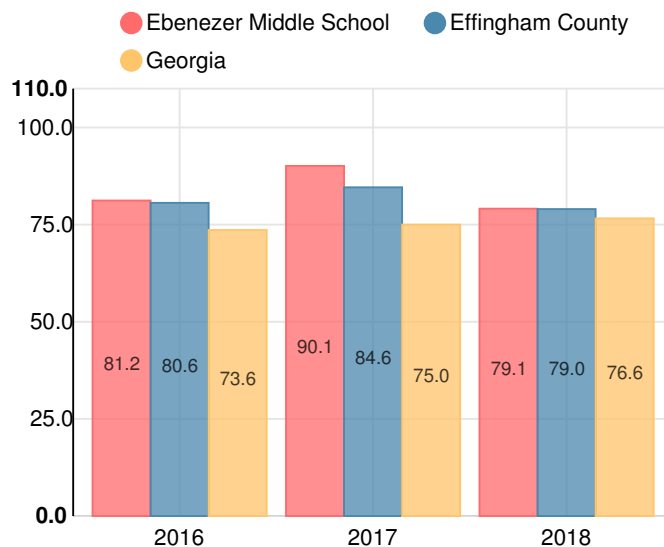

Ebenezer Middle School

1100 Ebenezer Rd, Rincon, GA 31326

(912)754-7757

Grades: 6-8

Enrollment: 874 students

Note: For information on educator qualifications and other federal reporting requirements, [click here](#). Discipline data are available in the [K-12 Student Discipline Dashboard](#).

Performance Snapshot

- Ebenezer Middle School's **overall performance is higher than 71% of schools in the state** and is similar to its district.
- Its students' **academic growth is higher than 43% of schools in the state** and lower than its district.
- **80.0% of its 8th grade students are reading at or above the grade level target**.

School Wide

C
79.1

Year	Ebenezer Middle School
2018	C
2017	A
2016	B
2015	B
2014	B

Grade conversion	
A	90 - 100
B	80 - 89.9
C	70 - 79.9
D	60 - 69.9
F	0 - 59.9

CCRPI Single Score