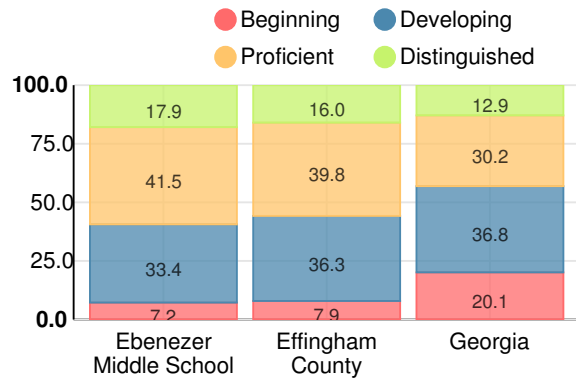

## CCRPI Score

### Ebenezer Middle School

| Indicator          | 2018        |
|--------------------|-------------|
| Content Mastery    | 80.0        |
| Progress           | 80.0        |
| Closing Gaps       | 63.5        |
| Readiness          | 87.7        |
| <b>CCRPI Score</b> | <b>79.1</b> |

### English

Percent of students scoring in each performance level on 2018 Georgia Milestones for middle school grades

### Mathematics

Percent of students scoring in each performance level on 2018 Georgia Milestones for middle school grades