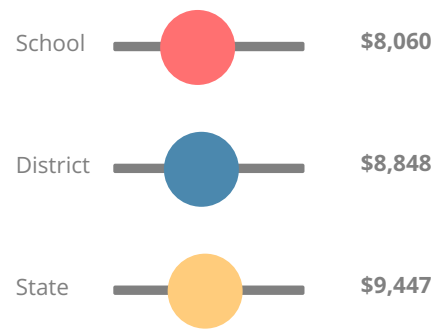

| Grade conversion |           |
|------------------|-----------|
| A                | 90 - 100  |
| B                | 80 - 89.9 |
| C                | 70 - 79.9 |
| D                | 60 - 69.9 |
| F                | 0 - 59.9  |

### CCRPI Single Score

Student Mobility Rate

10.9%

School Climate Star Rating

Financial Efficiency Star Rating

Per Pupil Expenditures

Race/Ethnicity

- Asian/Pacific Islander
- American Indian/Alaskan
- Black
- Hispanic
- Multi-racial
- White