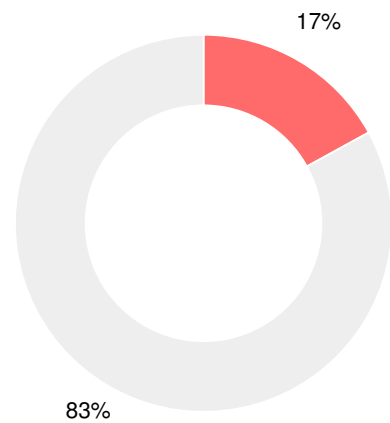

Economically Disadvantaged (ED)

- ED
- Not ED