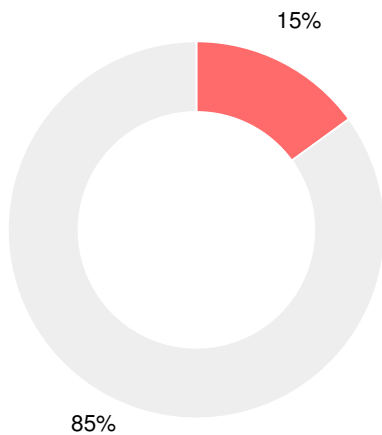

Students with Disability (SWD)

- SWD
- Not SWD