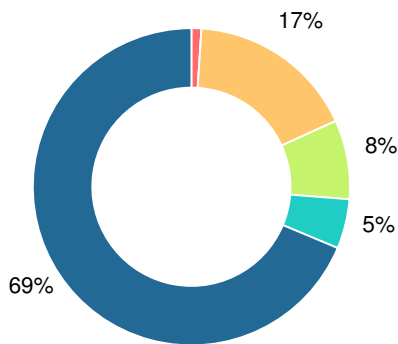

### CCRPI Single Score

Student Mobility Rate

10.9%

School Climate Star Rating

Financial Efficiency Star Rating

Per Pupil Expenditures

Race/Ethnicity

- Asian/Pacific Islander
- American Indian/Alaskan
- Black
- Hispanic
- Multi-racial
- White