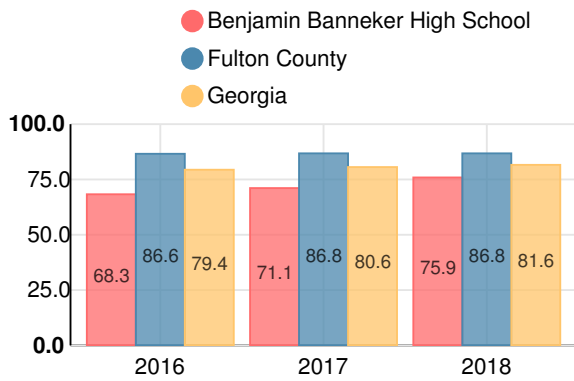

Four-Year Graduation Rate