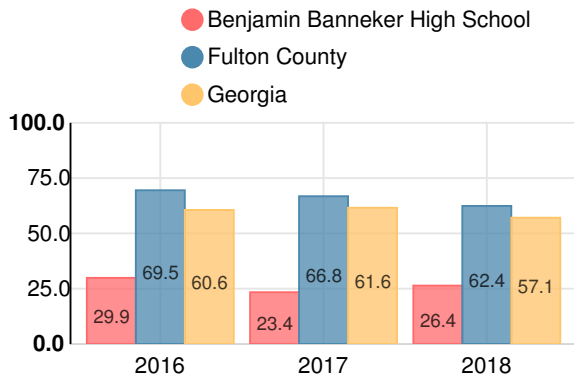

College & Career Readiness

Percent of 12th grade students who are college and career ready