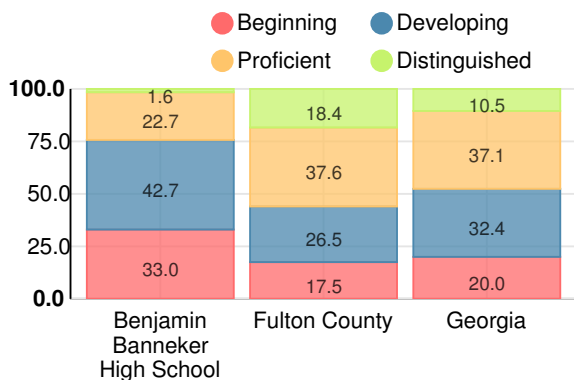

School Climate Star Rating

Financial Efficiency Star Rating

Per Pupil Expenditures

Race/Ethnicity

- Asian/Pacific Islander
- American Indian/Alaskan
- Black
- Hispanic
- Multi-racial
- White

Economically Disadvantaged (ED)

- ED
- Not ED

Students with Disability (SWD)

- SWD
- Not SWD

English Language Learners (ELL)

- ELL
- Not ELL

High School

CCRPI Score

Benjamin Banneker High School

Indicator	2018
Content Mastery	38.5
Progress	86.0
Closing Gaps	94.7
Readiness	53.2
Graduation Rate	75.0
CCRPI Score	66.1

American Literature & Composition

Percent of students scoring in each performance level on 2018 Georgia Milestones

Coordinate Algebra/Algebra I

Percent of students scoring in each performance level on 2018 Georgia Milestones

Biology

Percent of students scoring in each performance level on 2018 Georgia Milestones

US History