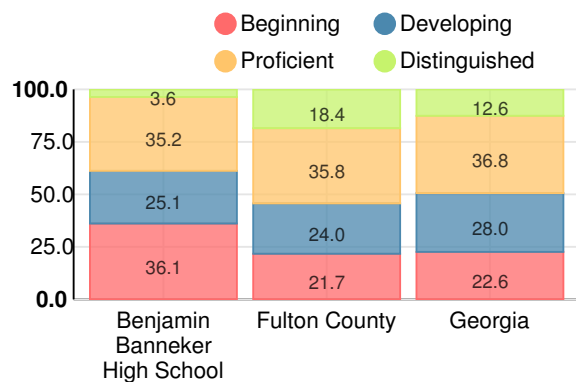

School Climate Star Rating

Financial Efficiency Star Rating

Per Pupil Expenditures

Race/Ethnicity

- Asian/Pacific Islander
- American Indian/Alaskan
- Black
- Hispanic
- Multi-racial
- White

Economically Disadvantaged (ED)

Indicator	2018
Content Mastery	38.5
Progress	86.0
Closing Gaps	94.7
Readiness	53.2
Graduation Rate	75.0
CCRPI Score	66.1

American Literature & Composition

Percent of students scoring in each performance level on 2018 Georgia Milestones

Coordinate Algebra/Algebra I

Percent of students scoring in each performance level on 2018 Georgia Milestones

Biology

Percent of students scoring in each performance level on 2018 Georgia Milestones

US History

Percent of students scoring in each performance level on 2018 Georgia Milestones

College & Career Readiness

Percent of 12th grade students who are college and career ready

Accelerated Course Taking

Percent of high school graduates earning high school credit for accelerated enrollment