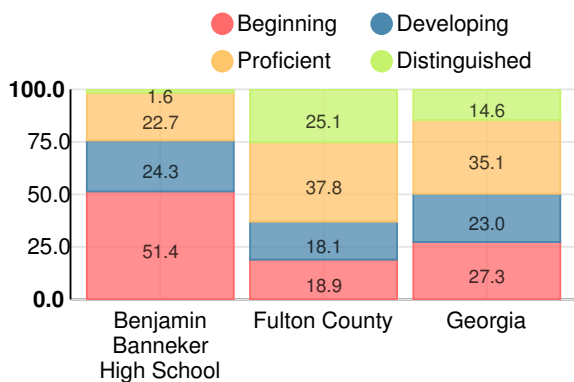

School Climate Star Rating

Financial Efficiency Star Rating

Per Pupil Expenditures

Race/Ethnicity

- Asian/Pacific Islander
- American Indian/Alaskan
- Black
- Hispanic
- Multi-racial
- White

Economically Disadvantaged (ED)

- ED
- Not ED

Students with Disability (SWD)

- SWD
- Not SWD

English Language Learners (ELL)

- ELL
- Not ELL

High School

CCRPI Score

Benjamin Banneker High School

Indicator	2018
Content Mastery	38.5
Progress	86.0
Closing Gaps	94.7
Readiness	53.2
Graduation Rate	75.0
CCRPI Score	66.1

American Literature & Composition

Percent of students scoring in each performance level on 2018 Georgia Milestones

Coordinate Algebra/Algebra I

Percent of students scoring in each performance level on 2018 Georgia Milestones

Biology

Percent of students scoring in each performance level on 2018 Georgia Milestones

US History