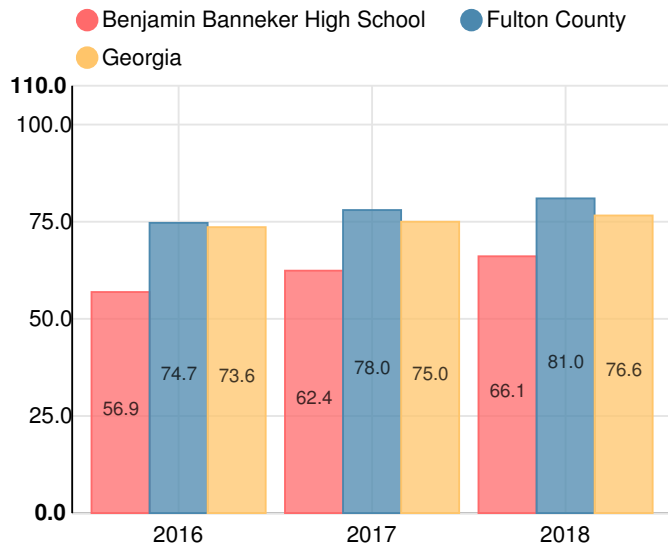

Performance Snapshot

- Benjamin Banneker High School's **overall performance is higher than 30% of schools in the state** and is lower than its district.
- Its students' **academic growth is higher than 64% of schools in the state** and lower than its district.
- Its **four-year graduation rate is 75.9%**, which is **higher than 15% of high schools in the state** and lower than its district.
- **26.4% of graduates are college and career ready**.
- Benjamin Banneker High School is **Beating the Odds**, meaning that it performs better than similar schools.

School Wide

D

66.1

Year	Benjamin Banneker High School
2018	D
2017	D
2016	F
2015	F
2014	F

Grade conversion	
A	90 - 100
B	80 - 89.9
C	70 - 79.9
D	60 - 69.9
F	0 - 59.9

CCRPI Single Score

Student Mobility Rate

34.5%