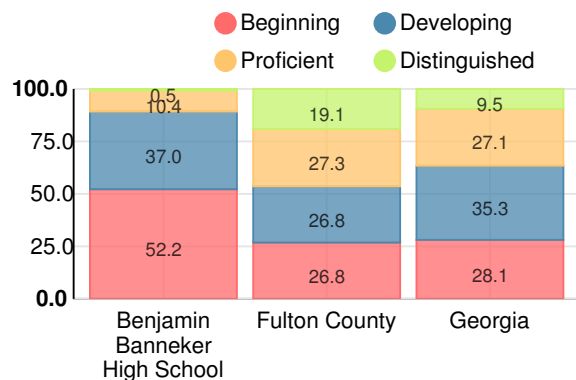

School Climate Star Rating

Financial Efficiency Star Rating

Per Pupil Expenditures

Race/Ethnicity

- Asian/Pacific Islander
- American Indian/Alaskan
- Black
- Hispanic
- Multi-racial
- White

Economically Disadvantaged (ED)

- ED
- Not ED

Students with Disability (SWD)

- SWD
- Not SWD

English Language Learners (ELL)

- ELL
- Not ELL

High School

CCRPI Score

Benjamin Banneker High School

Indicator	2018
Content Mastery	38.5
Progress	86.0
Closing Gaps	94.7
Readiness	53.2
Graduation Rate	75.0
CCRPI Score	66.1

American Literature & Composition

Percent of students scoring in each performance level on 2018 Georgia Milestones

Coordinate Algebra/Algebra I

Percent of students scoring in each performance level on 2018 Georgia Milestones

Biology

Percent of students scoring in each performance level on 2018 Georgia Milestones

US History