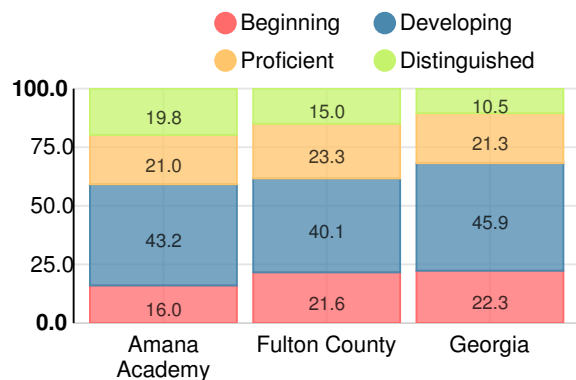

Financial Efficiency Star Rating

Per Pupil Expenditures

Race/Ethnicity

- Asian/Pacific Islander
- American Indian/Alaskan
- Black
- Hispanic
- Multi-racial
- White

Economically Disadvantaged (ED)

- ED
- Not ED

Students with Disability (SWD)

- SWD
- Not SWD

English Language Learners (ELL)

- ELL
- Not ELL

Elementary

CCRPI Score

Amana Academy

Indicator	2018
Content Mastery	87.0
Progress	95.9
Closing Gaps	100.0
Readiness	86.2
CCRPI Score	91.9

English

Percent of students scoring in each performance level on 2018 Georgia Milestones for elementary grades

Mathematics

Percent of students scoring in each performance level on 2018 Georgia Milestones for elementary grades

Science

Percent of students scoring in each performance level on 2018 Georgia Milestones for elementary grades

Social Studies

Percent of students scoring in each performance level on 2018 Georgia Milestones for elementary grades