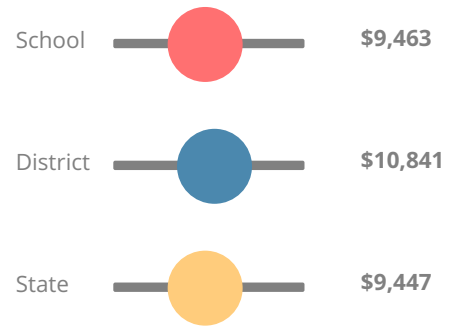

Student Mobility Rate

6.3%

School Climate Star Rating

Financial Efficiency Star Rating

Per Pupil Expenditures