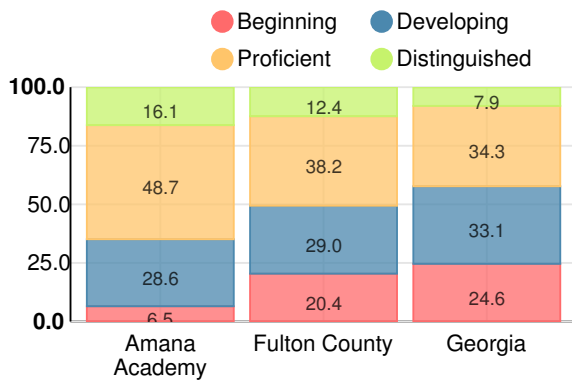

Science

Percent of students scoring in each performance level on 2018 Georgia Milestones for elementary grades

Social Studies

Percent of students scoring in each performance level on 2018 Georgia Milestones for elementary grades

Reading at or above the Grade Level Target (3rd Grade)

Percent of students in grade 3 achieving Lexile measure equal to or greater than 670

Reading at or above the Grade Level Target (5th Grade)

Percent of students in grade 5 achieving Lexile measure equal to or greater than 920

Middle School

CCRPI Score

Amana Academy

Indicator	2018
Content Mastery	87.0
Progress	100.0
Closing Gaps	81.3
Readiness	91.8
CCRPI Score	91.7

English

Percent of students scoring in each performance level on 2018 Georgia Milestones for middle school grades

Mathematics

Percent of students scoring in each performance level on 2018 Georgia Milestones for middle school grades

Science

Percent of students scoring in each performance level on 2018 Georgia Milestones for middle school grades