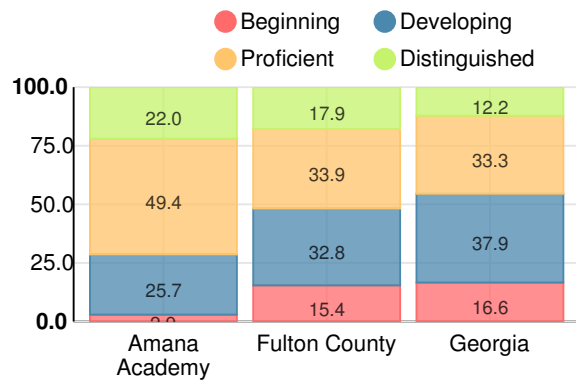

Financial Efficiency Star Rating

Per Pupil Expenditures

Race/Ethnicity

- Asian/Pacific Islander
- American Indian/Alaskan
- Black
- Hispanic
- Multi-racial
- White

Economically Disadvantaged (ED)

- ED
- Not ED

Students with Disability (SWD)

- SWD
- Not SWD

English Language Learners (ELL)

- ELL
- Not ELL

Elementary

CCRPI Score

Amana Academy

Indicator	2018
Content Mastery	87.0
Progress	95.9
Closing Gaps	100.0
Readiness	86.2
CCRPI Score	91.9

English

Percent of students scoring in each performance level on 2018 Georgia Milestones for elementary grades

Mathematics

Percent of students scoring in each performance level on 2018 Georgia Milestones for elementary grades

Science

Percent of students scoring in each performance level on 2018 Georgia Milestones for elementary grades

Social Studies

Percent of students scoring in each performance level on 2018 Georgia Milestones for elementary grades