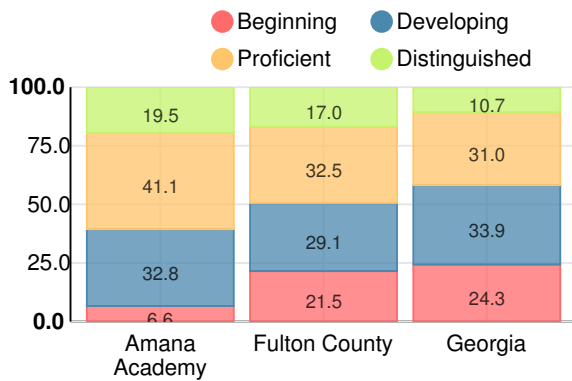

Financial Efficiency Star Rating

Per Pupil Expenditures

Race/Ethnicity

- Asian/Pacific Islander
- American Indian/Alaskan
- Black
- Hispanic
- Multi-racial
- White

Economically Disadvantaged (ED)

- ED
- Not ED

Students with Disability (SWD)

- SWD
- Not SWD

English Language Learners (ELL)

- ELL
- Not ELL

Elementary

CCRPI Score

Amana Academy

Indicator	2018
Content Mastery	87.0
Progress	95.9
Closing Gaps	100.0
Readiness	86.2
CCRPI Score	91.9

English

Percent of students scoring in each performance level on 2018 Georgia Milestones for elementary grades

Mathematics

Percent of students scoring in each performance level on 2018 Georgia Milestones for elementary grades

Science

Percent of students scoring in each performance level on 2018 Georgia Milestones for elementary grades

Social Studies

Percent of students scoring in each performance level on 2018 Georgia Milestones for elementary grades