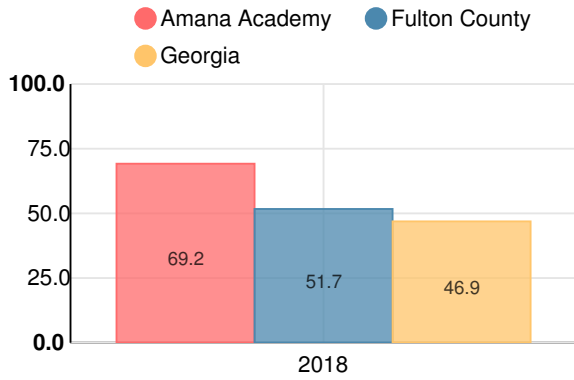

English

Percent of students scoring in each performance level on 2018 Georgia Milestones for elementary grades

Mathematics

Percent of students scoring in each performance level on 2018 Georgia Milestones for elementary grades

Science

Percent of students scoring in each performance level on 2018 Georgia Milestones for elementary grades

Social Studies

Percent of students scoring in each performance level on 2018 Georgia Milestones for elementary grades

Reading at or above the Grade Level Target (3rd Grade)

Percent of students in grade 3 achieving Lexile measure equal to or greater than 670

Reading at or above the Grade Level Target (5th Grade)

Percent of students in grade 5 achieving Lexile measure equal to or greater than 920