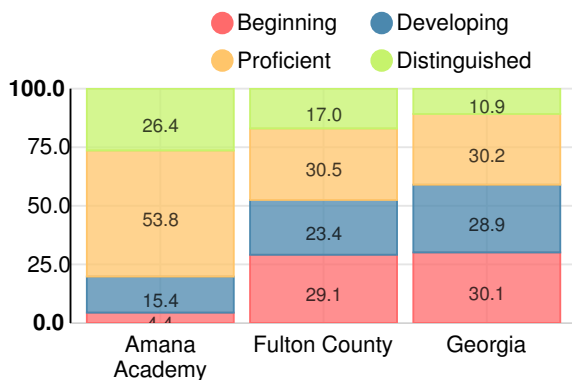

Science

Percent of students scoring in each performance level on 2018 Georgia Milestones for elementary grades

Social Studies

Percent of students scoring in each performance level on 2018 Georgia Milestones for elementary grades

Reading at or above the Grade Level Target (3rd Grade)

Percent of students in grade 3 achieving Lexile measure equal to or greater than 670

Reading at or above the Grade Level Target (5th Grade)

Percent of students in grade 5 achieving Lexile measure equal to or greater than 920

Middle School

CCRPI Score

Amana Academy

Indicator	2018
Content Mastery	87.0
Progress	100.0
Closing Gaps	81.3
Readiness	91.8
CCRPI Score	91.7

English

Percent of students scoring in each performance level on 2018 Georgia Milestones for middle school grades

Mathematics

Percent of students scoring in each performance level on 2018 Georgia Milestones for middle school grades

Science

Percent of students scoring in each performance level on 2018 Georgia Milestones for middle school grades