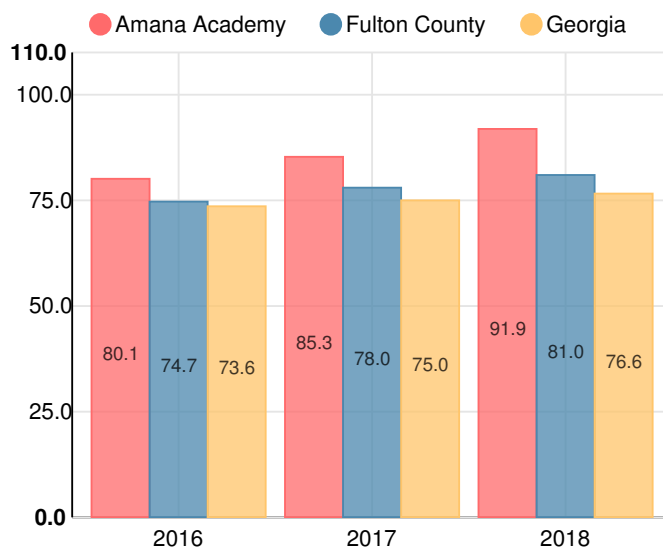

Amana Academy

 285 S Main St, Alpharetta, GA 30009

 (678)624-0989

 Grades: K-8

 Enrollment: 699 students

Note: For information on educator qualifications and other federal reporting requirements, [click here](#). Discipline data are available in the [K-12 Student Discipline Dashboard](#).

Performance Snapshot

- Amana Academy's **overall performance is higher than 95% of schools in the state** and is higher than its district.
- Its elementary students' **academic growth is higher than 91% of elementary schools in the state** and higher than its district.
- Its middle school students' **academic growth is higher than 99% of middle schools in the state** and higher than its district.
- **69.2% of its 3rd grade students are reading at or above the grade level target.**
- **85.5% of its 8th grade students are reading at or above the grade level target.**
- Amana Academy is **Beating the Odds**, meaning that it performs better than similar schools.

School Wide

A
91.9

Year	Amana Academy
2018	A
2017	B
2016	B
2015	B
2014	B

Grade conversion	
A	90 - 100
B	80 - 89.9
C	70 - 79.9
D	60 - 69.9
F	0 - 59.9

CCRPI Single Score

Student Mobility Rate

6.3%

School Climate Star Rating