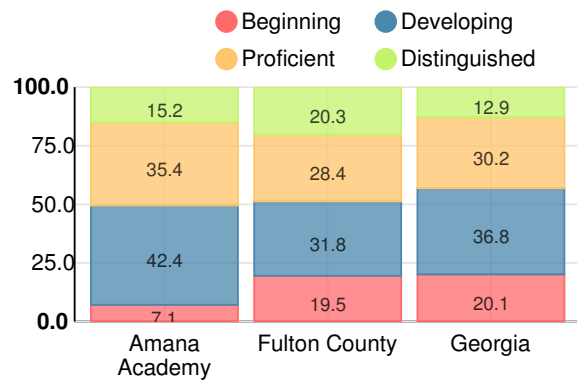

Science

Percent of students scoring in each performance level on 2018 Georgia Milestones for elementary grades

Social Studies

Percent of students scoring in each performance level on 2018 Georgia Milestones for elementary grades

Reading at or above the Grade Level Target (3rd Grade)

Percent of students in grade 3 achieving Lexile measure equal to or greater than 670

Reading at or above the Grade Level Target (5th Grade)

Percent of students in grade 5 achieving Lexile measure equal to or greater than 920

Middle School

CCRPI Score

Amana Academy

Indicator	2018
Content Mastery	87.0
Progress	100.0
Closing Gaps	81.3
Readiness	91.8
CCRPI Score	91.7

English

Percent of students scoring in each performance level on 2018 Georgia Milestones for middle school grades

Mathematics

Percent of students scoring in each performance level on 2018 Georgia Milestones for middle school grades

Science

Percent of students scoring in each performance level on 2018 Georgia Milestones for middle school grades