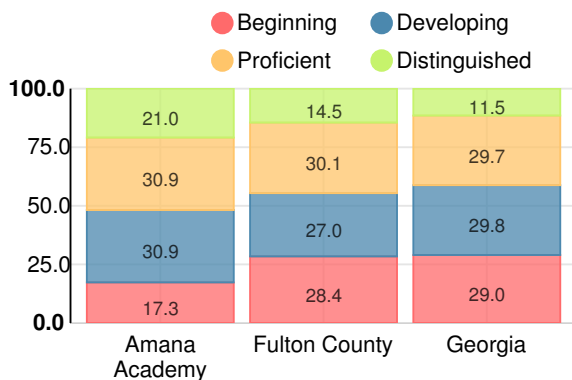

Financial Efficiency Star Rating

Per Pupil Expenditures

Race/Ethnicity

- Asian/Pacific Islander
- American Indian/Alaskan
- Black
- Hispanic
- Multi-racial
- White

Economically Disadvantaged (ED)

- ED
- Not ED

Students with Disability (SWD)

- SWD
- Not SWD

English Language Learners (ELL)

- ELL
- Not ELL

Elementary

CCRPI Score

Amana Academy

Indicator	2018
Content Mastery	87.0
Progress	95.9
Closing Gaps	100.0
Readiness	86.2
CCRPI Score	91.9

English

Percent of students scoring in each performance level on 2018 Georgia Milestones for elementary grades

Mathematics

Percent of students scoring in each performance level on 2018 Georgia Milestones for elementary grades

Science

Percent of students scoring in each performance level on 2018 Georgia Milestones for elementary grades

Social Studies

Percent of students scoring in each performance level on 2018 Georgia Milestones for elementary grades