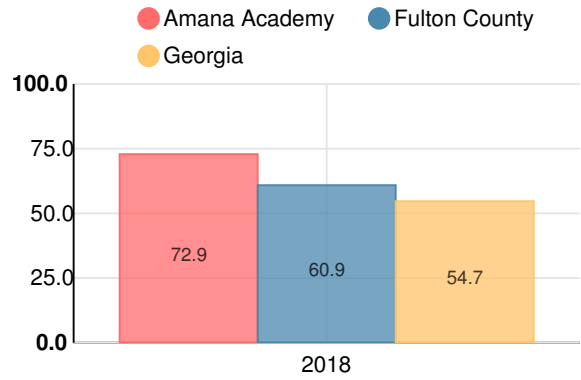

English

Percent of students scoring in each performance level on 2018 Georgia Milestones for elementary grades

Mathematics

Percent of students scoring in each performance level on 2018 Georgia Milestones for elementary grades

Science

Percent of students scoring in each performance level on 2018 Georgia Milestones for elementary grades

Social Studies

Percent of students scoring in each performance level on 2018 Georgia Milestones for elementary grades

Reading at or above the Grade Level Target (3rd Grade)

Percent of students in grade 3 achieving Lexile measure equal to or greater than 670

Reading at or above the Grade Level Target (5th Grade)

Percent of students in grade 5 achieving Lexile measure equal to or greater than 920