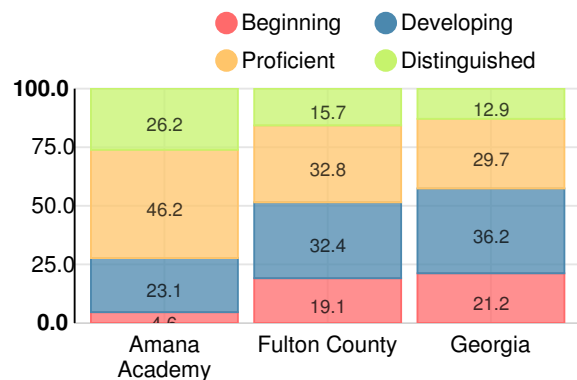

Middle School

CCRPI Score

Amana Academy

Indicator	2018
Content Mastery	87.0
Progress	100.0
Closing Gaps	81.3
Readiness	91.8
CCRPI Score	91.7

English

Percent of students scoring in each performance level on 2018 Georgia Milestones for middle school grades

Mathematics

Percent of students scoring in each performance level on 2018 Georgia Milestones for middle school grades

Science

Percent of students scoring in each performance level on 2018 Georgia Milestones for middle school grades

Social Studies

Percent of students scoring in each performance level on 2018 Georgia Milestones for middle school grades

Reading at or above the Grade Level Target (8th Grade)

Percent of students in grade 8 achieving Lexile measure greater than 1097