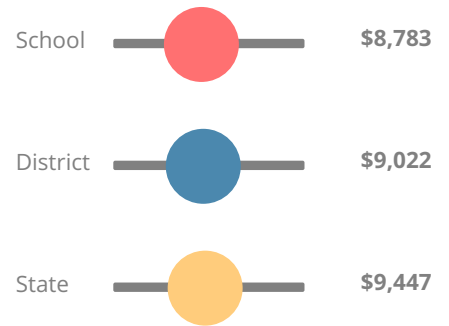

### CCRPI Single Score

Student Mobility Rate

17.6%

School Climate Star Rating

Financial Efficiency Star Rating

Per Pupil Expenditures

Race/Ethnicity

- Asian/Pacific Islander
- American Indian/Alaskan
- Black
- Hispanic
- Multi-racial
- White