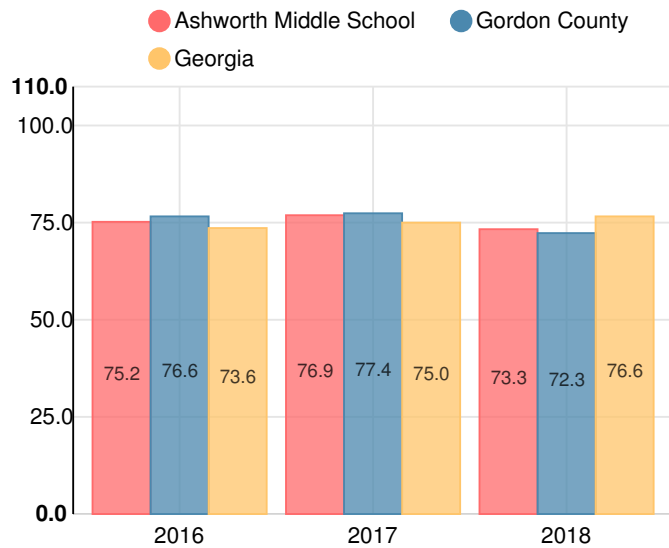

Ashworth Middle School

333 Newtown Rd NE, Calhoun, GA 30701

(706)625-9545

Grades: 6-8

Enrollment: 650 students

Note: For information on educator qualifications and other federal reporting requirements, [click here](#). Discipline data are available in the [K-12 Student Discipline Dashboard](#).

Performance Snapshot

- Ashworth Middle School's **overall performance is higher than 53% of schools in the state** and is similar to its district.
- Its students' **academic growth is higher than 54% of schools in the state** and higher than its district.
- **69.4% of its 8th grade students are reading at or above the grade level target.**

School Wide

C
73.3

Year	Ashworth Middle School
2018	C
2017	C
2016	C
2015	B
2014	C

Grade conversion	
A	90 - 100
B	80 - 89.9
C	70 - 79.9
D	60 - 69.9
F	0 - 59.9

CCRPI Single Score