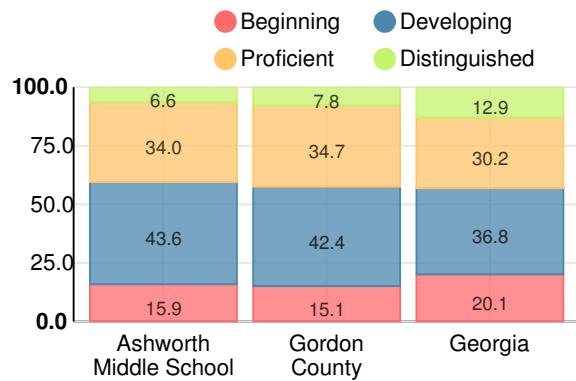

## CCRPI Score

### Ashworth Middle School

Indicator	2018
Content Mastery	62.0
Progress	82.4
Closing Gaps	68.2
Readiness	78.0
<b>CCRPI Score</b>	<b>73.3</b>

### English

Percent of students scoring in each performance level on 2018 Georgia Milestones for middle school grades

### Mathematics

Percent of students scoring in each performance level on 2018 Georgia Milestones for middle school grades