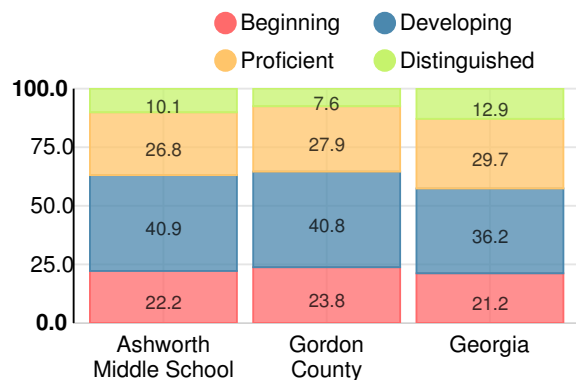

Social Studies

Percent of students scoring in each performance level on 2018 Georgia Milestones for middle school grades