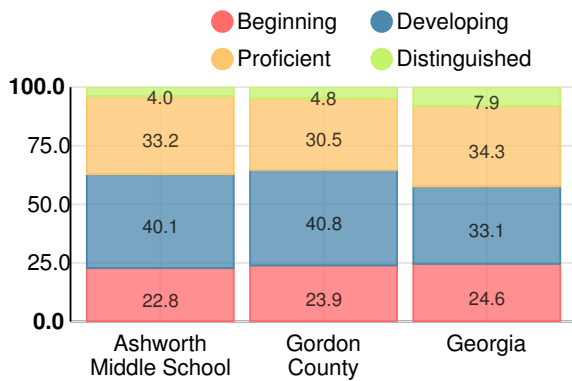

Middle School

CCRPI Score

Ashworth Middle School

Indicator	2018
Content Mastery	62.0
Progress	82.4
Closing Gaps	68.2
Readiness	78.0
CCRPI Score	73.3

English

Percent of students scoring in each performance level on 2018 Georgia Milestones for middle school grades