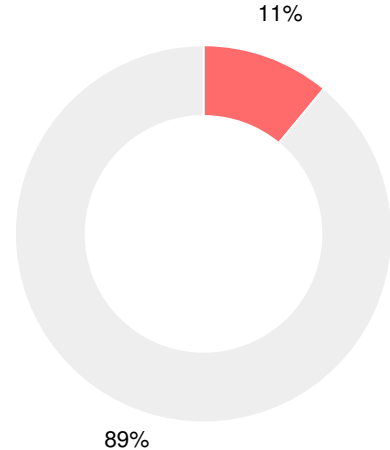

### CCRPI Single Score

Student Mobility Rate

17.6%

School Climate Star Rating

Financial Efficiency Star Rating

Per Pupil Expenditures

Race/Ethnicity

- Asian/Pacific Islander
- American Indian/Alaskan
- Black
- Hispanic
- Multi-racial
- White

Economically Disadvantaged (ED)

- ED
- Not ED

Students with Disability (SWD)

- SWD
- Not SWD

English Language Learners (ELL)

- ELL
- Not ELL

# Middle School