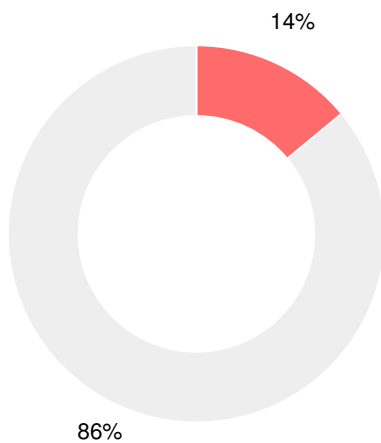

Students with Disability (SWD)

- SWD
- Not SWD