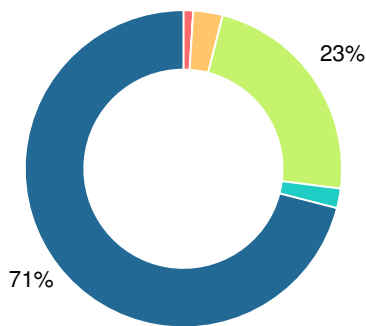

### CCRPI Single Score

Student Mobility Rate

17.6%

School Climate Star Rating

Financial Efficiency Star Rating

Per Pupil Expenditures

Race/Ethnicity

- Asian/Pacific Islander
- American Indian/Alaskan
- Black
- Hispanic
- Multi-racial
- White