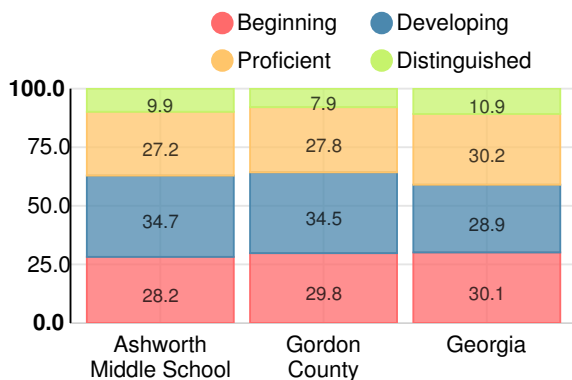

Science

Percent of students scoring in each performance level on 2018 Georgia Milestones for middle school grades