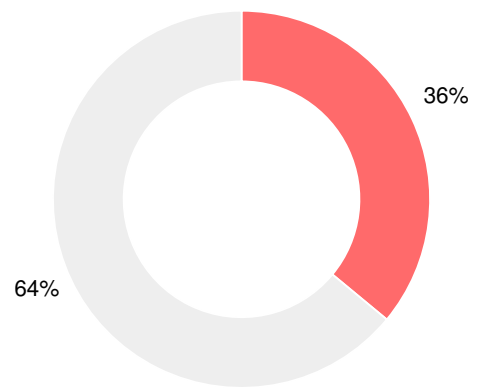

Economically Disadvantaged (ED)

- ED
- Not ED