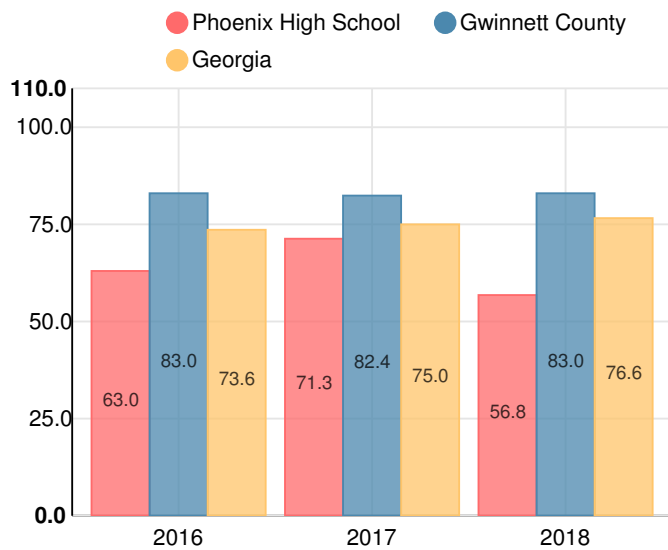

Performance Snapshot

- Phoenix High School's **overall performance is higher than 11% of schools in the state** and is lower than its district.
- Its students' **academic growth is higher than 99% of schools in the state** and higher than its district.
- Its four-year graduation rate is 13.6%**, which is **higher than 3% of high schools in the state** and lower than its district.
- 19.2% of graduates are college and career ready.**
- Phoenix High School is **Beating the Odds**, meaning that it performs better than similar schools.

School Wide

F

56.8

| Year | Phoenix High School |
|------|---------------------|
| 2018 | F |
| 2017 | C |
| 2016 | D |
| 2015 | D |
| 2014 | D |

| Grade conversion | |
|------------------|-----------|
| A | 90 - 100 |
| B | 80 - 89.9 |
| C | 70 - 79.9 |
| D | 60 - 69.9 |
| F | 0 - 59.9 |

CCRPI Single Score

Student Mobility Rate

141.0%

School Climate Star Rating

Financial Efficiency Star Rating

Per Pupil Expenditures

Race/Ethnicity

Economically Disadvantaged (ED)