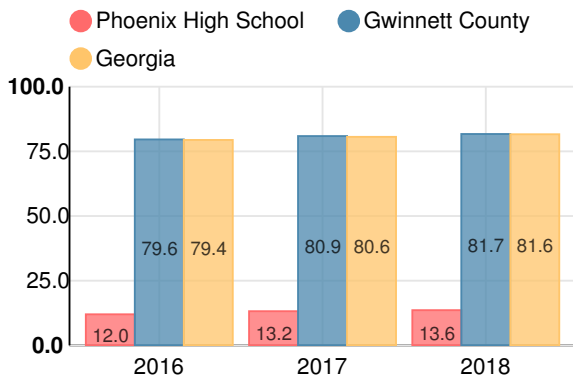

American Literature & Composition

Percent of students scoring in each performance level on 2018 Georgia Milestones

Coordinate Algebra/Algebra I

Percent of students scoring in each performance level on 2018 Georgia Milestones

Biology

Percent of students scoring in each performance level on 2018 Georgia Milestones

US History

Percent of students scoring in each performance level on 2018 Georgia Milestones

College & Career Readiness

Percent of 12th grade students who are college and career ready

Accelerated Course Taking

Percent of high school graduates earning high school credit for accelerated enrollment

Four-Year Graduation Rate

College Enrollment Rate