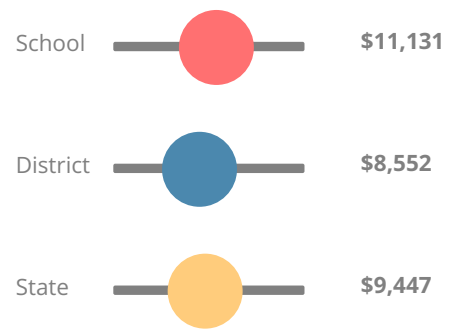

CCRPI Single Score

Student Mobility Rate

141.0%

School Climate Star Rating

Financial Efficiency Star Rating

Per Pupil Expenditures

Race/Ethnicity

Economically Disadvantaged (ED)