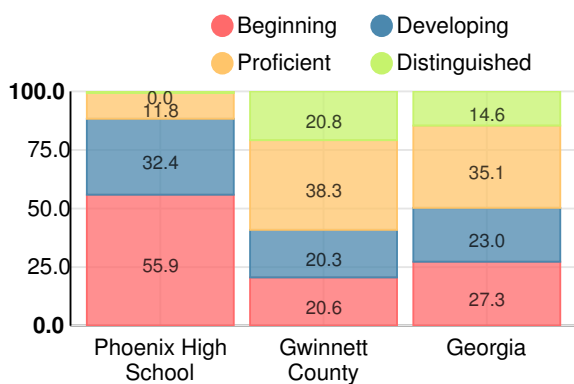

CCRPI Single Score

Student Mobility Rate

141.0%

School Climate Star Rating

Financial Efficiency Star Rating

Per Pupil Expenditures

Race/Ethnicity

Economically Disadvantaged (ED)

Students with Disability (SWD)

English Language Learners (ELL)

High School

CCRPI Score

Phoenix High School

| Indicator | 2018 |
|--------------------|-------------|
| Content Mastery | 49.8 |
| Progress | 100.0 |
| Closing Gaps | 32.4 |
| Readiness | 37.5 |
| Graduation Rate | 20.2 |
| CCRPI Score | 56.8 |

American Literature & Composition

Percent of students scoring in each performance level on 2018 Georgia Milestones

Coordinate Algebra/Algebra I

Percent of students scoring in each performance level on 2018 Georgia Milestones

Biology

Percent of students scoring in each performance level on 2018 Georgia Milestones

US History

Percent of students scoring in each performance level on 2018 Georgia Milestones

College & Career Readiness