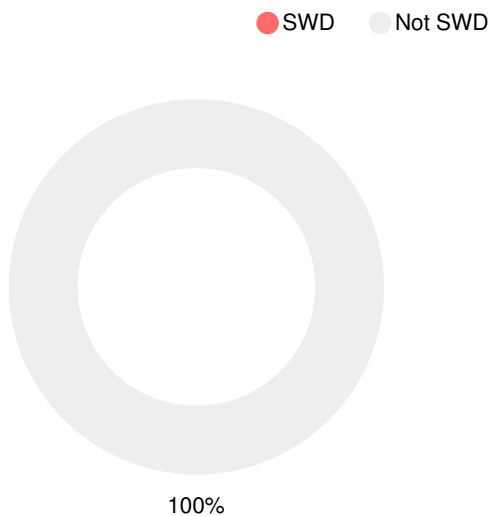

Students with Disability (SWD)