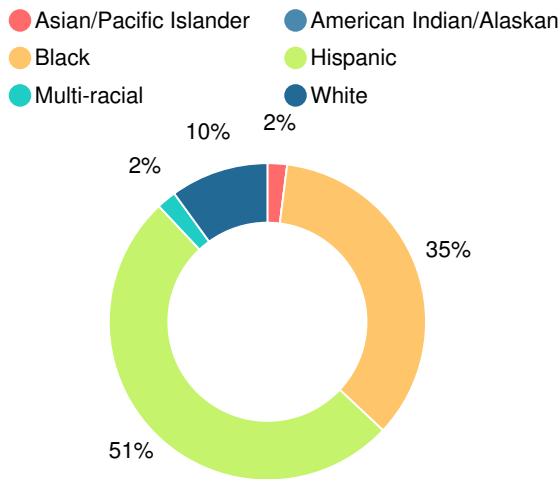

CCRPI Single Score

Student Mobility Rate

141.0%

School Climate Star Rating

Financial Efficiency Star Rating

Per Pupil Expenditures

Race/Ethnicity

Economically Disadvantaged (ED)