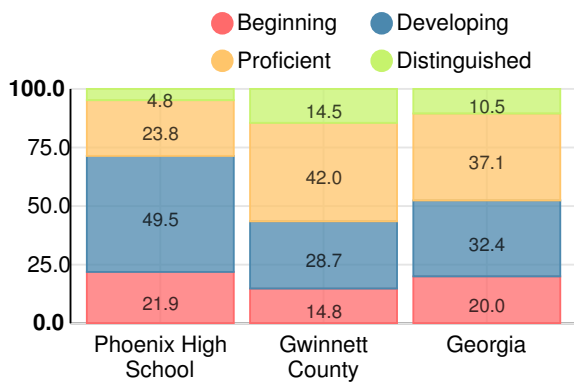

CCRPI Single Score

Student Mobility Rate

141.0%

School Climate Star Rating

Financial Efficiency Star Rating

Per Pupil Expenditures

Race/Ethnicity

Economically Disadvantaged (ED)

Students with Disability (SWD)

English Language Learners (ELL)

High School

CCRPI Score

Phoenix High School

| Indicator | 2018 |
|--------------------|-------------|
| Content Mastery | 49.8 |
| Progress | 100.0 |
| Closing Gaps | 32.4 |
| Readiness | 37.5 |
| Graduation Rate | 20.2 |
| CCRPI Score | 56.8 |

American Literature & Composition

Percent of students scoring in each performance level on 2018 Georgia Milestones

Coordinate Algebra/Algebra I

Percent of students scoring in each performance level on 2018 Georgia Milestones

Biology

Percent of students scoring in each performance level on 2018 Georgia Milestones

US History

Percent of students scoring in each performance level on 2018 Georgia Milestones

College & Career Readiness