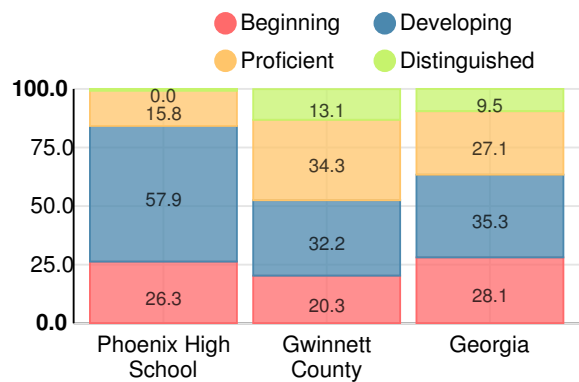

CCRPI Single Score

Student Mobility Rate

141.0%

School Climate Star Rating

Financial Efficiency Star Rating

Per Pupil Expenditures

Race/Ethnicity

Economically Disadvantaged (ED)

Students with Disability (SWD)

English Language Learners (ELL)

High School

CCRPI Score

Phoenix High School

| Indicator | 2018 |
|--------------------|-------------|
| Content Mastery | 49.8 |
| Progress | 100.0 |
| Closing Gaps | 32.4 |
| Readiness | 37.5 |
| Graduation Rate | 20.2 |
| CCRPI Score | 56.8 |

American Literature & Composition

Percent of students scoring in each performance level on 2018 Georgia Milestones

Coordinate Algebra/Algebra I

Percent of students scoring in each performance level on 2018 Georgia Milestones

Biology

Percent of students scoring in each performance level on 2018 Georgia Milestones

US History

Percent of students scoring in each performance level on 2018 Georgia Milestones

College & Career Readiness