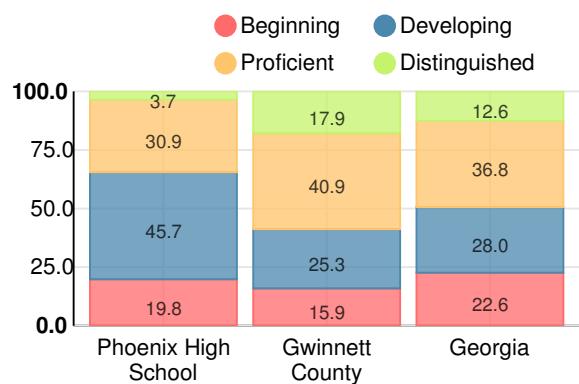

CCRPI Single Score

Student Mobility Rate

141.0%

School Climate Star Rating

Financial Efficiency Star Rating

Per Pupil Expenditures

Race/Ethnicity

Economically Disadvantaged (ED)

Students with Disability (SWD)

English Language Learners (ELL)

High School

CCRPI Score

Phoenix High School

| Indicator | 2018 |
|--------------------|-------------|
| Content Mastery | 49.8 |
| Progress | 100.0 |
| Closing Gaps | 32.4 |
| Readiness | 37.5 |
| Graduation Rate | 20.2 |
| CCRPI Score | 56.8 |

American Literature & Composition

Percent of students scoring in each performance level on 2018 Georgia Milestones

Coordinate Algebra/Algebra I

Percent of students scoring in each performance level on 2018 Georgia Milestones

Biology

Percent of students scoring in each performance level on 2018 Georgia Milestones

US History

Percent of students scoring in each performance level on 2018 Georgia Milestones

College & Career Readiness