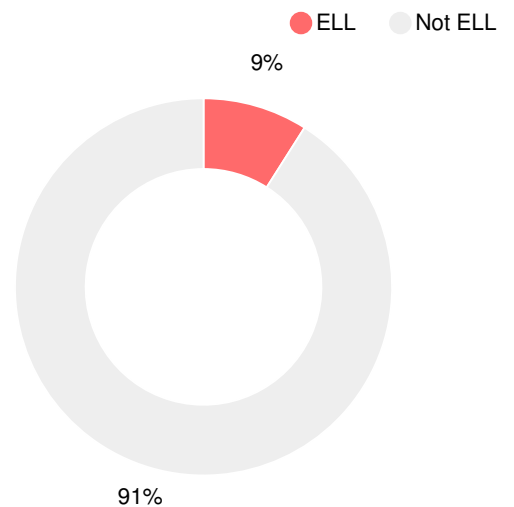

English Language Learners (ELL)