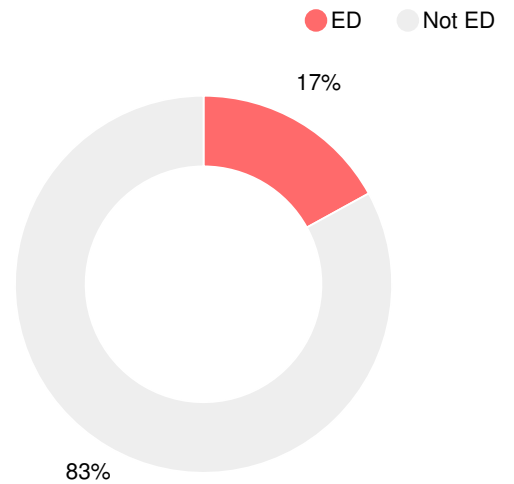

CCRPI Single Score

Student Mobility Rate

141.0%

School Climate Star Rating

Financial Efficiency Star Rating

Per Pupil Expenditures

Race/Ethnicity

Economically Disadvantaged (ED)