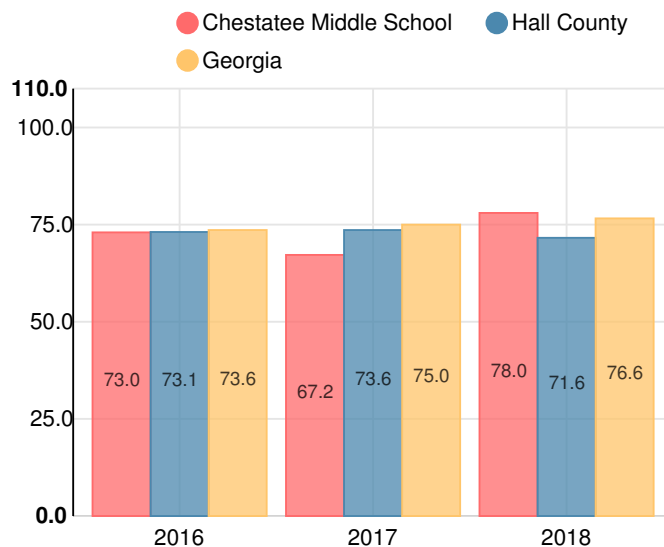

Chestatee Middle School

2740 Fran Mar Dr, Gainesville, GA 30506

(770)297-6270

Grades: 6-8

Enrollment: 1026 students

Note: For information on educator qualifications and other federal reporting requirements, [click here](#). Discipline data are available in the [K-12 Student Discipline Dashboard](#).

Performance Snapshot

- Chestatee Middle School's **overall performance is higher than 68% of schools in the state** and is higher than its district.
- Its students' **academic growth is higher than 69% of schools in the state** and higher than its district.
- **44.5% of its 8th grade students are reading at or above the grade level target.**
- Chestatee Middle School is **Beating the Odds**, meaning that it performs better than similar schools.

School Wide

C
78

Year	Chestatee Middle School
2018	C
2017	D
2016	C
2015	C
2014	B

Grade conversion	
A	90 - 100
B	80 - 89.9
C	70 - 79.9
D	60 - 69.9
F	0 - 59.9

CCRPI Single Score