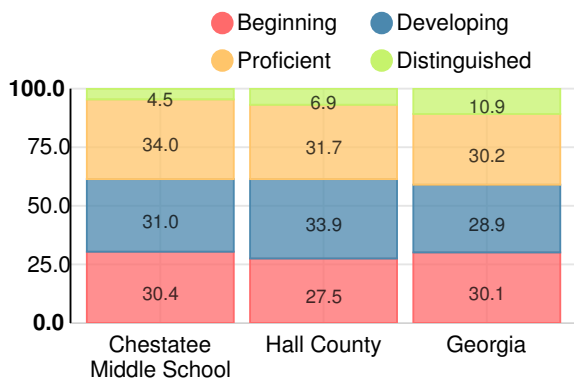

### Chestatee Middle School

Indicator	2018
Content Mastery	58.2
Progress	86.8
Closing Gaps	96.2
Readiness	78.7
<b>CCRPI Score</b>	<b>78.0</b>

### English

Percent of students scoring in each performance level on 2018 Georgia Milestones for middle school grades

### Mathematics

Percent of students scoring in each performance level on 2018 Georgia Milestones for middle school grades

### Science

Percent of students scoring in each performance level on 2018 Georgia Milestones for middle school grades