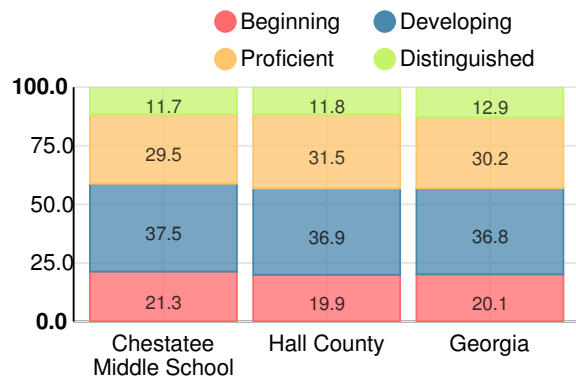

Mathematics

Percent of students scoring in each performance level on 2018 Georgia Milestones for middle school grades