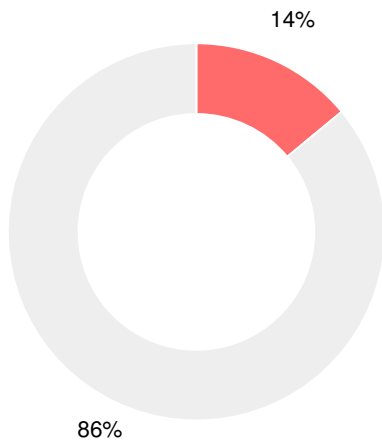

Students with Disability (SWD)

- SWD
- Not SWD