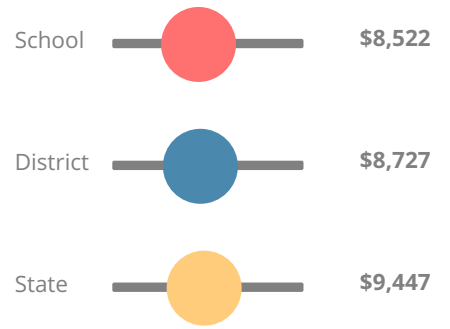

## CCRPI Single Score

Student Mobility Rate

11.8%

School Climate Star Rating

Financial Efficiency Star Rating

Per Pupil Expenditures

Race/Ethnicity

- Asian/Pacific Islander
- American Indian/Alaskan
- Black
- Hispanic
- Multi-racial
- White