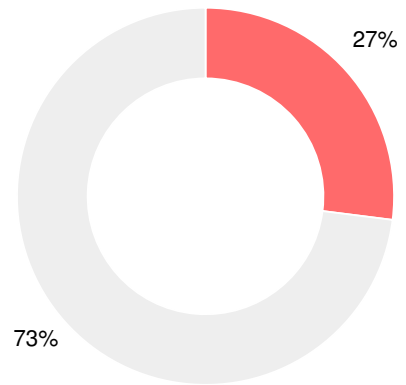

Economically Disadvantaged (ED)

- ED
- Not ED