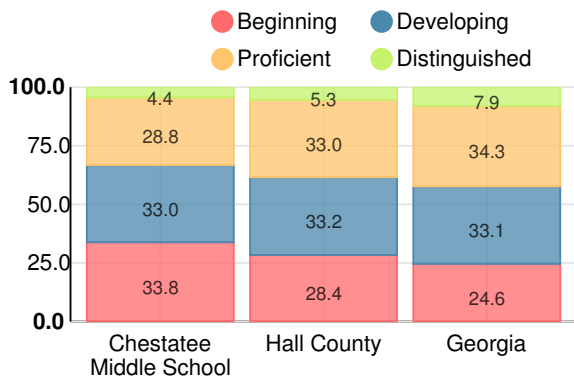

Middle School

CCRPI Score

Chestatee Middle School

Indicator	2018
Content Mastery	58.2
Progress	86.8
Closing Gaps	96.2
Readiness	78.7
CCRPI Score	78.0

English

Percent of students scoring in each performance level on 2018 Georgia Milestones for middle school grades