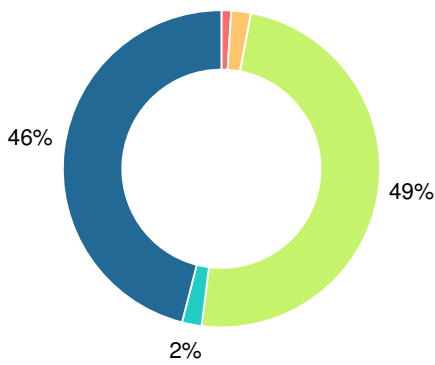

## CCRPI Single Score

Student Mobility Rate

11.8%

School Climate Star Rating

Financial Efficiency Star Rating

Per Pupil Expenditures

Race/Ethnicity

- Asian/Pacific Islander
- American Indian/Alaskan
- Black
- Hispanic
- Multi-racial
- White