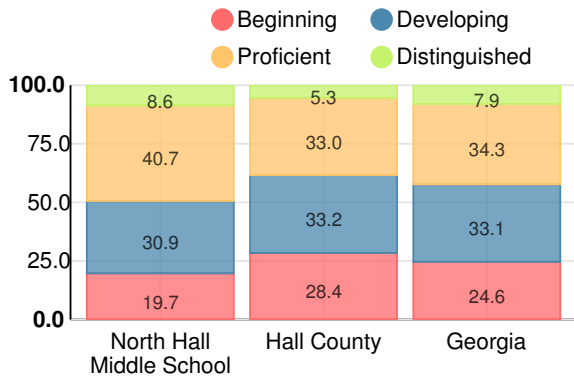

Financial Efficiency Star Rating

Per Pupil Expenditures

Race/Ethnicity

- Asian/Pacific Islander
- American Indian/Alaskan
- Black
- Hispanic
- Multi-racial
- White

Economically Disadvantaged (ED)

- ED
- Not ED

Students with Disability (SWD)

- SWD
- Not SWD

English Language Learners (ELL)

- ELL
- Not ELL

Middle School

CCRPI Score

North Hall Middle School

Indicator	2018
Content Mastery	68.7
Progress	76.9
Closing Gaps	38.6
Readiness	83.4
CCRPI Score	70.0

English

Percent of students scoring in each performance level on 2018 Georgia Milestones for middle school grades

Mathematics

Percent of students scoring in each performance level on 2018 Georgia Milestones for middle school grades