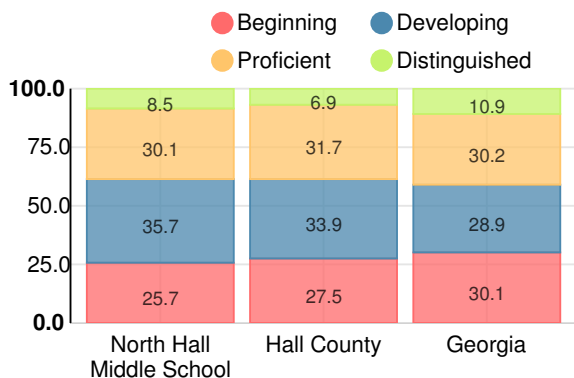

Financial Efficiency Star Rating

Per Pupil Expenditures

Race/Ethnicity

- Asian/Pacific Islander
- American Indian/Alaskan
- Black
- Hispanic
- Multi-racial
- White

Economically Disadvantaged (ED)

- ED
- Not ED

English

Percent of students scoring in each performance level on 2018 Georgia Milestones for middle school grades

Mathematics

Percent of students scoring in each performance level on 2018 Georgia Milestones for middle school grades

Science

Percent of students scoring in each performance level on 2018 Georgia Milestones for middle school grades

Social Studies

Percent of students scoring in each performance level on 2018 Georgia Milestones for middle school grades