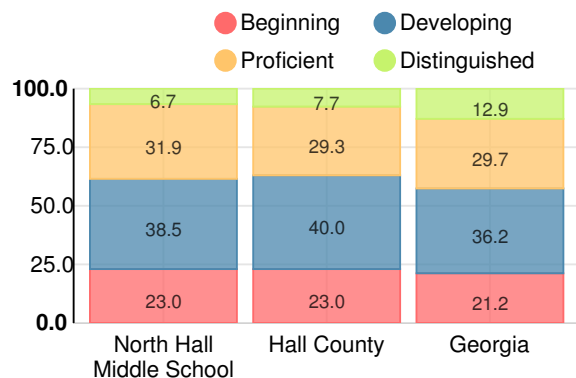

Financial Efficiency Star Rating

Per Pupil Expenditures

Race/Ethnicity

- Asian/Pacific Islander
- American Indian/Alaskan
- Black
- Hispanic
- Multi-racial
- White

Economically Disadvantaged (ED)

- ED
- Not ED

English

Percent of students scoring in each performance level on 2018 Georgia Milestones for middle school grades

Mathematics

Percent of students scoring in each performance level on 2018 Georgia Milestones for middle school grades

Science

Percent of students scoring in each performance level on 2018 Georgia Milestones for middle school grades

Social Studies

Percent of students scoring in each performance level on 2018 Georgia Milestones for middle school grades