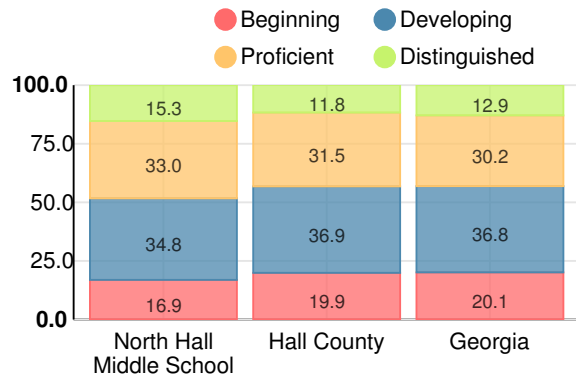

Financial Efficiency Star Rating

Per Pupil Expenditures

Race/Ethnicity

- Asian/Pacific Islander
- American Indian/Alaskan
- Black
- Hispanic
- Multi-racial
- White

Economically Disadvantaged (ED)

- ED
- Not ED

Students with Disability (SWD)

- SWD
- Not SWD

English Language Learners (ELL)

- ELL
- Not ELL

Middle School

CCRPI Score

North Hall Middle School

Indicator	2018
Content Mastery	68.7
Progress	76.9
Closing Gaps	38.6
Readiness	83.4
CCRPI Score	70.0

English

Percent of students scoring in each performance level on 2018 Georgia Milestones for middle school grades

Mathematics

Percent of students scoring in each performance level on 2018 Georgia Milestones for middle school grades