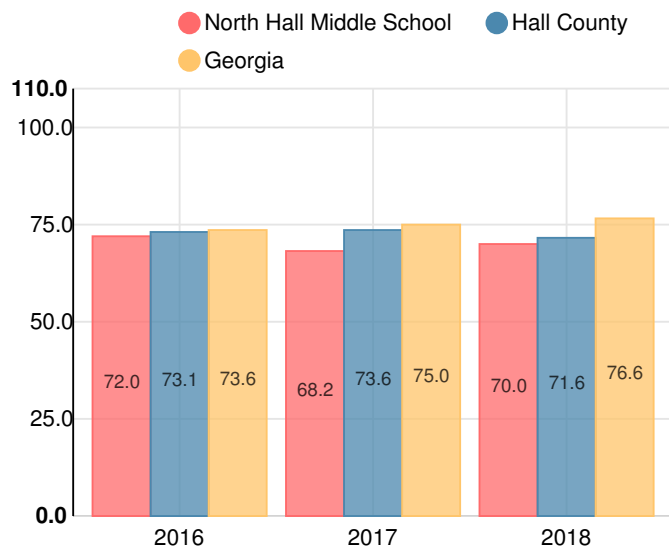

North Hall Middle School

4856 Rilla Rd, Gainesville, GA 30506

(770)983-9749

Grades: 6-8

Enrollment: 853 students

Note: For information on educator qualifications and other federal reporting requirements, [click here](#). Discipline data are available in the [K-12 Student Discipline Dashboard](#).

Performance Snapshot

- North Hall Middle School's **overall performance is higher than 43% of schools in the state** and is similar to its district.
- Its students' **academic growth is higher than 32% of schools in the state** and lower than its district.
- **51.9% of its 8th grade students are reading at or above the grade level target.**

School Wide

C
70

Year	North Hall Middle School
2018	C
2017	D
2016	C
2015	D
2014	C

Grade conversion	
A	90 - 100
B	80 - 89.9
C	70 - 79.9
D	60 - 69.9
F	0 - 59.9

CCRPI Single Score