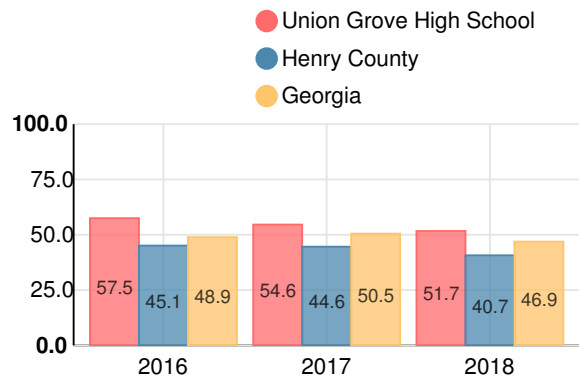

Coordinate Algebra/Algebra I

Percent of students scoring in each performance level on 2018 Georgia Milestones

Biology

Percent of students scoring in each performance level on 2018 Georgia Milestones

US History

Percent of students scoring in each performance level on 2018 Georgia Milestones

College & Career Readiness

Percent of 12th grade students who are college and career ready

Accelerated Course Taking

Percent of high school graduates earning high school credit for accelerated enrollment