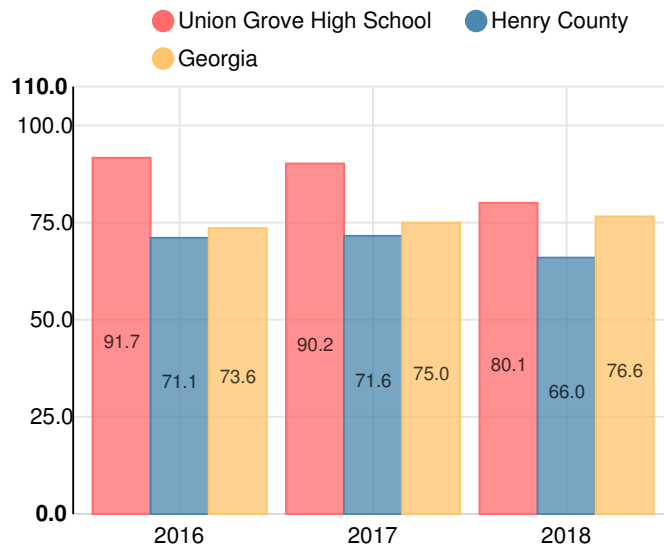

Performance Snapshot

- Union Grove High School's **overall performance is higher than 74% of schools in the state** and is higher than its district.
- Its students' **academic growth is higher than 67% of schools in the state** and higher than its district.
- Its **four-year graduation rate is 92.5%**, which is **higher than 76% of high schools in the state** and higher than its district.
- **69.8% of graduates are college and career ready**.

School Wide

B

80.1

Year	Union Grove High School
2018	B
2017	A
2016	A
2015	B
2014	B

Grade conversion	
A	90 - 100
B	80 - 89.9
C	70 - 79.9
D	60 - 69.9
F	0 - 59.9

CCRPI Single Score

Student Mobility Rate

9.0%