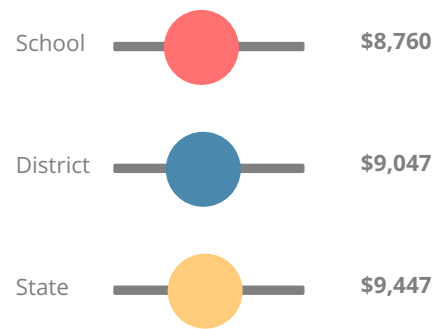

School Wide

B

80.1

Year	Union Grove High School
2018	B
2017	A
2016	A
2015	B
2014	B

Grade conversion	
A	90 - 100
B	80 - 89.9
C	70 - 79.9
D	60 - 69.9
F	0 - 59.9

CCRPI Single Score

Student Mobility Rate

9.0%

School Climate Star Rating

Financial Efficiency Star Rating

Per Pupil Expenditures

Race/Ethnicity

Economically Disadvantaged (ED)

Students with Disability (SWD)

English Language Learners (ELL)

High School