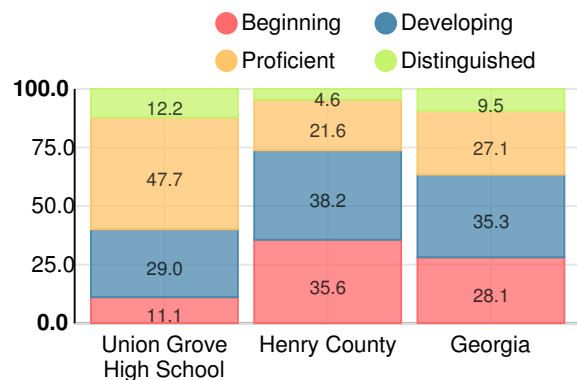

School Climate Star Rating

Financial Efficiency Star Rating

Per Pupil Expenditures

Race/Ethnicity

Economically Disadvantaged (ED)

Students with Disability (SWD)

English Language Learners (ELL)

High School

CCRPI Score

Union Grove High School

Indicator	2018
Content Mastery	80.0
Progress	86.7
Closing Gaps	39.1
Readiness	81.1
Graduation Rate	93.3
CCRPI Score	80.1

American Literature & Composition

Percent of students scoring in each performance level on 2018 Georgia Milestones

Coordinate Algebra/Algebra I

Percent of students scoring in each performance level on 2018 Georgia Milestones

Biology

Percent of students scoring in each performance level on 2018 Georgia Milestones

US History