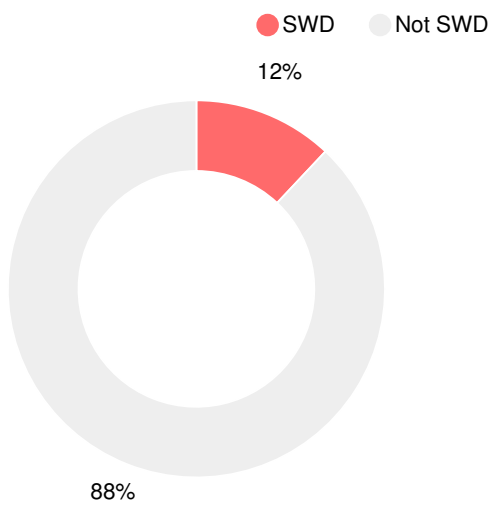

School Climate Star Rating

Financial Efficiency Star Rating

Per Pupil Expenditures

Race/Ethnicity

Economically Disadvantaged (ED)

Students with Disability (SWD)

English Language Learners (ELL)

High School

CCRPI Score

Union Grove High School

Indicator	2018
Content Mastery	80.0
Progress	86.7
Closing Gaps	39.1
Readiness	81.1
Graduation Rate	93.3
CCRPI Score	80.1

American Literature & Composition

Percent of students scoring in each performance level on 2018 Georgia Milestones