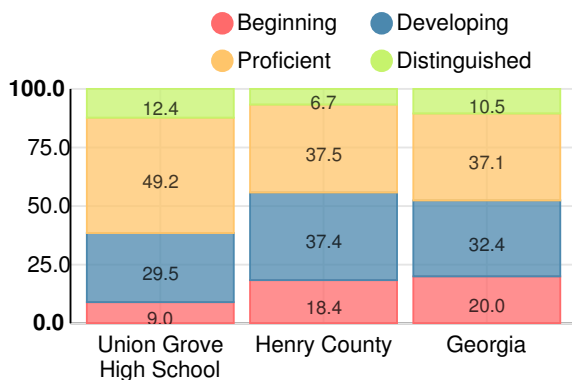

School Wide

B

80.1

Year	Union Grove High School
2018	B
2017	A
2016	A
2015	B
2014	B

Grade conversion	
A	90 - 100
B	80 - 89.9
C	70 - 79.9
D	60 - 69.9
F	0 - 59.9

CCRPI Single Score

Student Mobility Rate

9.0%

School Climate Star Rating

Financial Efficiency Star Rating

Per Pupil Expenditures

Race/Ethnicity

Economically Disadvantaged (ED)

Students with Disability (SWD)

English Language Learners (ELL)

High School

CCRPI Score

Union Grove High School

Indicator	2018
Content Mastery	80.0
Progress	86.7
Closing Gaps	39.1
Readiness	81.1
Graduation Rate	93.3
CCRPI Score	80.1

American Literature & Composition

Percent of students scoring in each performance level on 2018 Georgia Milestones

Coordinate Algebra/Algebra I

Percent of students scoring in each performance level on 2018 Georgia Milestones

Biology

Percent of students scoring in each performance level on 2018 Georgia Milestones

US History