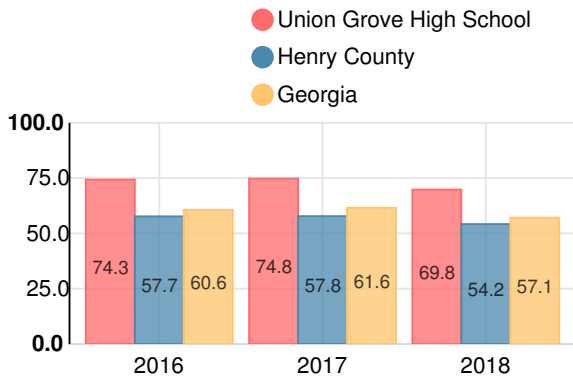

College & Career Readiness

Percent of 12th grade students who are college and career ready