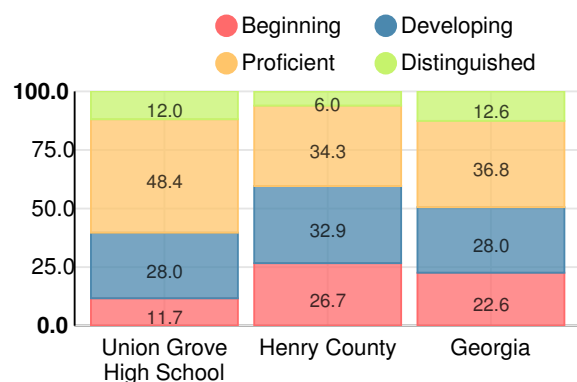

School Climate Star Rating

Financial Efficiency Star Rating

Per Pupil Expenditures

Race/Ethnicity

Economically Disadvantaged (ED)

Students with Disability (SWD)

English Language Learners (ELL)

High School

CCRPI Score

Union Grove High School

Indicator	2018
Content Mastery	80.0
Progress	86.7
Closing Gaps	39.1
Readiness	81.1
Graduation Rate	93.3
CCRPI Score	80.1

American Literature & Composition

Percent of students scoring in each performance level on 2018 Georgia Milestones

Coordinate Algebra/Algebra I

Percent of students scoring in each performance level on 2018 Georgia Milestones

Biology

Percent of students scoring in each performance level on 2018 Georgia Milestones

US History

Percent of students scoring in each performance level on 2018 Georgia Milestones

College & Career Readiness

Percent of 12th grade students who are college and career ready

Accelerated Course Taking

Percent of high school graduates earning high school credit for accelerated enrollment