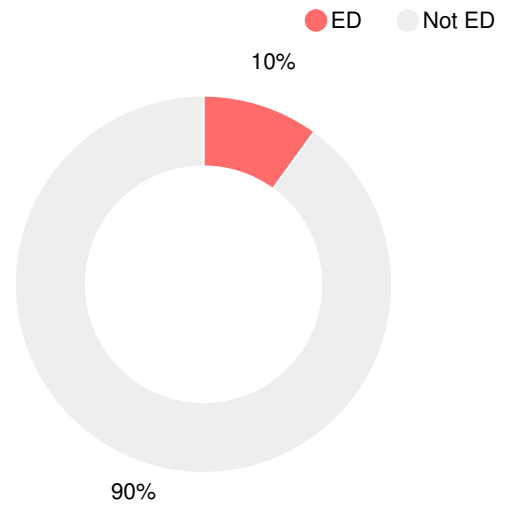

School Climate Star Rating

Financial Efficiency Star Rating

Per Pupil Expenditures

Race/Ethnicity

Economically Disadvantaged (ED)

Students with Disability (SWD)

English Language Learners (ELL)

High School

CCRPI Score

Union Grove High School

Indicator	2018
Content Mastery	80.0
Progress	86.7
Closing Gaps	39.1
Readiness	81.1
Graduation Rate	93.3
CCRPI Score	80.1

American Literature & Composition

Percent of students scoring in each performance level on 2018 Georgia Milestones