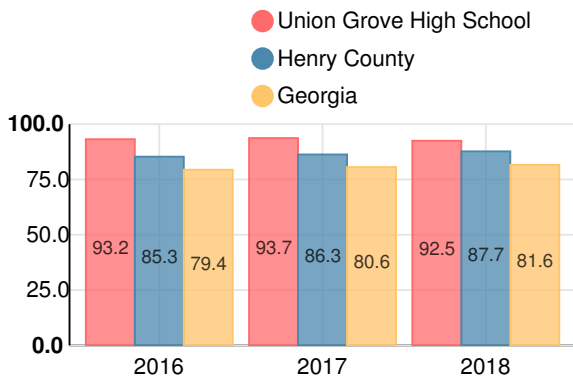

Four-Year Graduation Rate