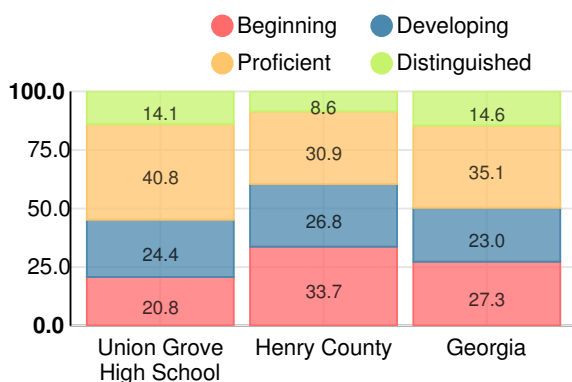

School Climate Star Rating

Financial Efficiency Star Rating

Per Pupil Expenditures

Race/Ethnicity

Economically Disadvantaged (ED)

Students with Disability (SWD)

English Language Learners (ELL)

High School

CCRPI Score

Union Grove High School

Indicator	2018
Content Mastery	80.0
Progress	86.7
Closing Gaps	39.1
Readiness	81.1
Graduation Rate	93.3
CCRPI Score	80.1

American Literature & Composition

Percent of students scoring in each performance level on 2018 Georgia Milestones

Coordinate Algebra/Algebra I

Percent of students scoring in each performance level on 2018 Georgia Milestones

Biology

Percent of students scoring in each performance level on 2018 Georgia Milestones

US History

Percent of students scoring in each performance level on 2018 Georgia Milestones

College & Career Readiness

Percent of 12th grade students who are college and career ready

Accelerated Course Taking

Percent of high school graduates earning high school credit for accelerated enrollment