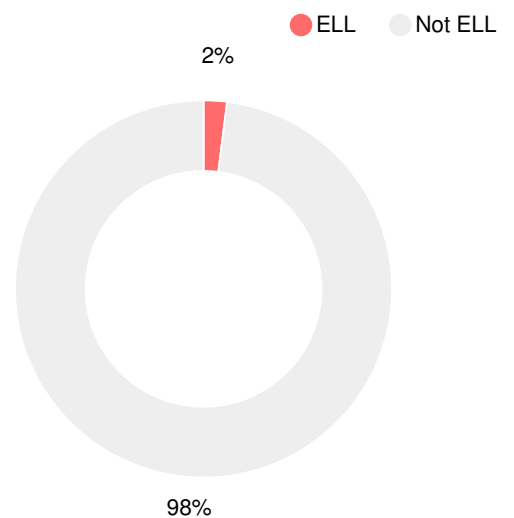

School Climate Star Rating

Financial Efficiency Star Rating

Per Pupil Expenditures

Race/Ethnicity

Economically Disadvantaged (ED)

Students with Disability (SWD)

English Language Learners (ELL)

High School

CCRPI Score

Union Grove High School

Indicator	2018
Content Mastery	80.0
Progress	86.7
Closing Gaps	39.1
Readiness	81.1
Graduation Rate	93.3
CCRPI Score	80.1

American Literature & Composition

Percent of students scoring in each performance level on 2018 Georgia Milestones