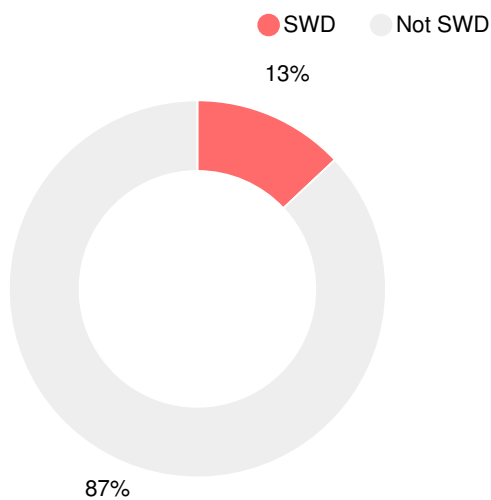

## 63.7

Year	Eagle's Landing High School
2018	D
2017	C
2016	C
2015	C
2014	D

Grade conversion	
A	90 - 100
B	80 - 89.9
C	70 - 79.9
D	60 - 69.9
F	0 - 59.9

## CCRPI Single Score

Student Mobility Rate

22.1%

School Climate Star Rating

Financial Efficiency Star Rating

Per Pupil Expenditures

Race/Ethnicity

Economically Disadvantaged (ED)

Students with Disability (SWD)

English Language Learners (ELL)