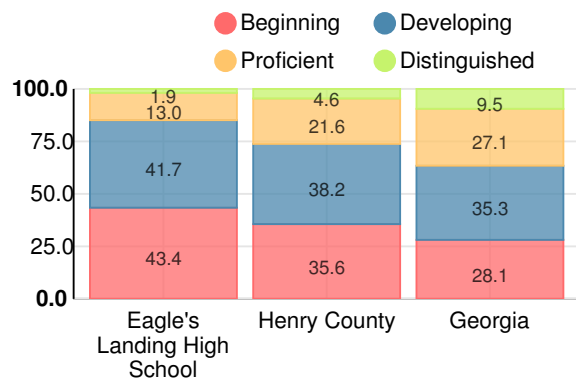

## CCRPI Score

### Eagle's Landing High School

Indicator	2018
Content Mastery	49.3
Progress	73.5
Closing Gaps	34.4
Readiness	67.6
Graduation Rate	88.5
<b>CCRPI Score</b>	<b>63.7</b>

### American Literature & Composition

Percent of students scoring in each performance level on 2018 Georgia Milestones

### Coordinate Algebra/Algebra I

Percent of students scoring in each performance level on 2018 Georgia Milestones