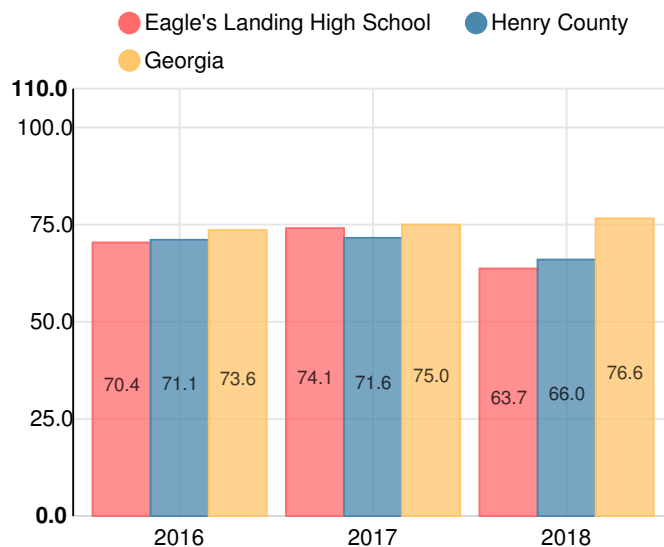

Eagle's Landing High School

301 Tunis Rd, McDonough, GA 30253

(770)954-9515

Grades: 9-12

Enrollment: 1471 students

Note: For information on educator qualifications and other federal reporting requirements, [click here](#). Discipline data are available in the [K-12 Student Discipline Dashboard](#).

Performance Snapshot

- Eagle's Landing High School's **overall performance is higher than 23% of schools in the state** and is lower than its district.
- Its students' **academic growth is higher than 20% of schools in the state** and lower than its district.
- **Its four-year graduation rate is 87.4%**, which is **higher than 49% of high schools in the state** and similar to its district.
- **47.0% of graduates are college and career ready.**

School Wide

D

63.7

Year	Eagle's Landing High School
2018	D
2017	C
2016	C
2015	C
2014	D

Grade conversion	
A	90 - 100
B	80 - 89.9
C	70 - 79.9
D	60 - 69.9
F	0 - 59.9

CCRPI Single Score