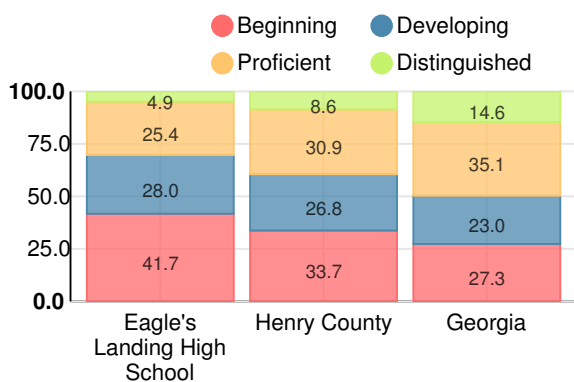

### Eagle's Landing High School

Indicator	2018
Content Mastery	49.3
Progress	73.5
Closing Gaps	34.4
Readiness	67.6
Graduation Rate	88.5
<b>CCRPI Score</b>	<b>63.7</b>

### American Literature & Composition

Percent of students scoring in each performance level on 2018 Georgia Milestones

### Coordinate Algebra/Algebra I

Percent of students scoring in each performance level on 2018 Georgia Milestones

### Biology

Percent of students scoring in each performance level on 2018 Georgia Milestones