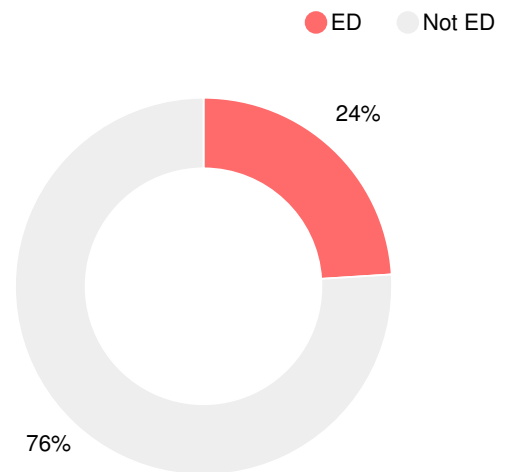

## CCRPI Single Score

Student Mobility Rate

22.1%

School Climate Star Rating

Financial Efficiency Star Rating

Per Pupil Expenditures

Race/Ethnicity

Economically Disadvantaged (ED)

Students with Disability (SWD)

English Language Learners (ELL)