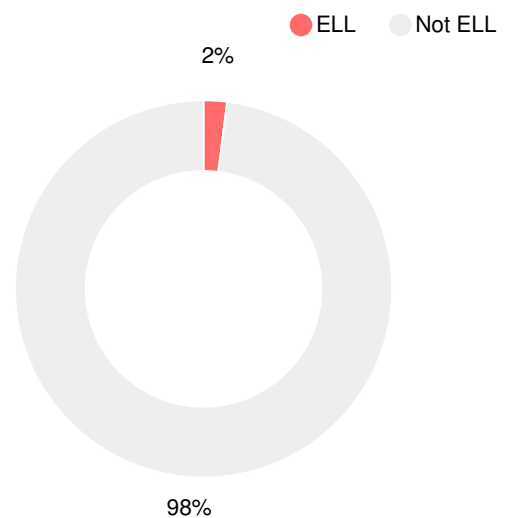

## CCRPI Single Score

Student Mobility Rate

22.1%

School Climate Star Rating

Financial Efficiency Star Rating

Per Pupil Expenditures

Race/Ethnicity

Economically Disadvantaged (ED)

Students with Disability (SWD)

English Language Learners (ELL)