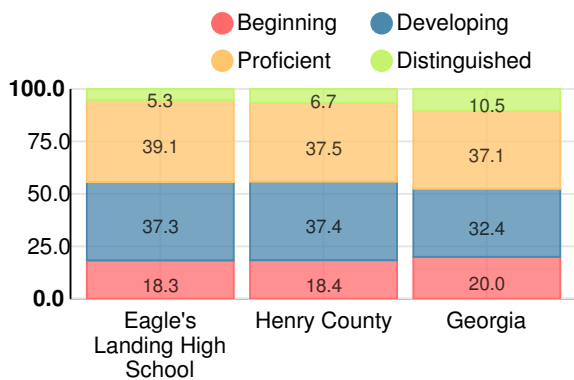

High School

CCRPI Score

Eagle's Landing High School

Indicator	2018
Content Mastery	49.3
Progress	73.5
Closing Gaps	34.4
Readiness	67.6
Graduation Rate	88.5
CCRPI Score	63.7

American Literature & Composition

Percent of students scoring in each performance level on 2018 Georgia Milestones