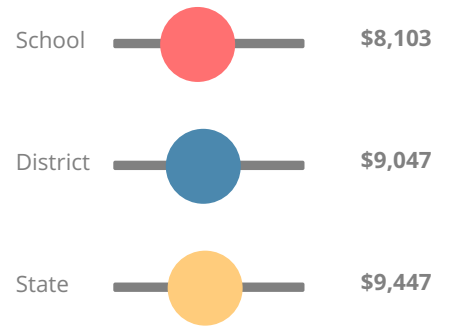

## CCRPI Single Score

Student Mobility Rate

22.1%

School Climate Star Rating

Financial Efficiency Star Rating

Per Pupil Expenditures

Race/Ethnicity

Economically Disadvantaged (ED)