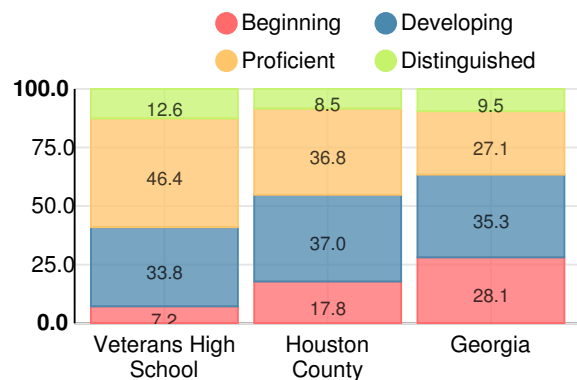

School Wide

B
83.6

Year	Veterans High School
2018	B
2017	A
2016	B
2015	B
2014	B

Grade conversion	
A	90 - 100
B	80 - 89.9
C	70 - 79.9
D	60 - 69.9
F	0 - 59.9

CCRPI Single Score

Student Mobility Rate

9.0%

School Climate Star Rating

Financial Efficiency Star Rating

Per Pupil Expenditures

Race/Ethnicity

Economically Disadvantaged (ED)

Students with Disability (SWD)

English Language Learners (ELL)

High School

CCRPI Score

Veterans High School

Indicator	2018
Content Mastery	82.5
Progress	93.4
Closing Gaps	42.9
Readiness	85.6
Graduation Rate	91.0
CCRPI Score	83.6

American Literature & Composition

Percent of students scoring in each performance level on 2018 Georgia Milestones

Coordinate Algebra/Algebra I

Percent of students scoring in each performance level on 2018 Georgia Milestones

Biology

Percent of students scoring in each performance level on 2018 Georgia Milestones

US History