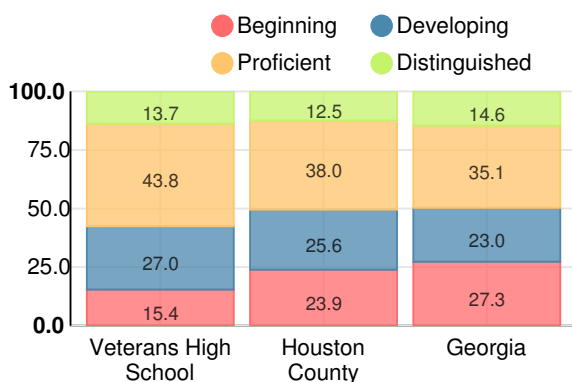

Performance Snapshot

- Veterans High School's **overall performance is higher than 82% of schools in the state** and is higher than its district.
- Its students' **academic growth is higher than 88% of schools in the state** and higher than its district.
- Its **four-year graduation rate is 90.0%**, which is **higher than 60% of high schools in the state** and higher than its district.
- **77.2% of graduates are college and career ready**.

Financial Efficiency Star Rating

Per Pupil Expenditures

Race/Ethnicity

Economically Disadvantaged (ED)

Students with Disability (SWD)

English Language Learners (ELL)

High School

CCRPI Score

Veterans High School

Indicator	2018
Content Mastery	82.5
Progress	93.4
Closing Gaps	42.9
Readiness	85.6
Graduation Rate	91.0
CCRPI Score	83.6

American Literature & Composition

Percent of students scoring in each performance level on 2018 Georgia Milestones

Coordinate Algebra/Algebra I

Percent of students scoring in each performance level on 2018 Georgia Milestones

Biology

Percent of students scoring in each performance level on 2018 Georgia Milestones

US History