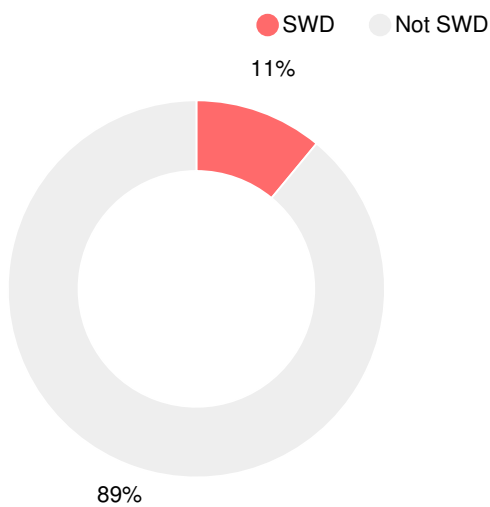

Financial Efficiency Star Rating

Per Pupil Expenditures

Race/Ethnicity

Economically Disadvantaged (ED)

Students with Disability (SWD)

English Language Learners (ELL)

High School

CCRPI Score

Veterans High School

Indicator	2018
Content Mastery	82.5
Progress	93.4
Closing Gaps	42.9
Readiness	85.6
Graduation Rate	91.0
CCRPI Score	83.6

American Literature & Composition

Percent of students scoring in each performance level on 2018 Georgia Milestones