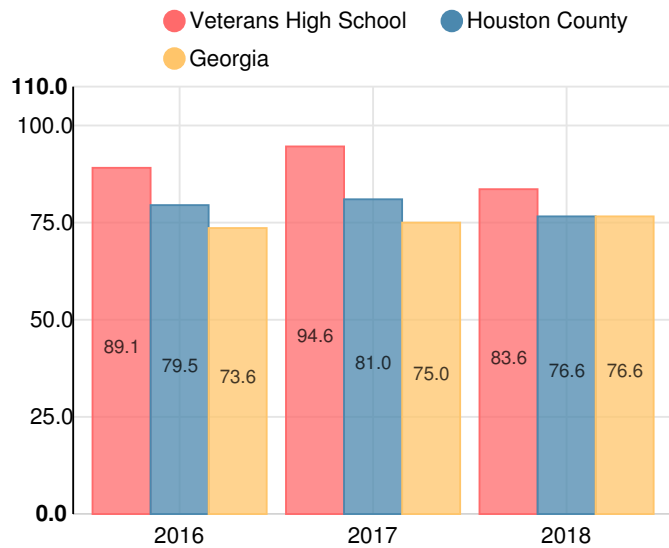

Performance Snapshot

- Veterans High School's **overall performance is higher than 82% of schools in the state** and is higher than its district.
- Its students' **academic growth is higher than 88% of schools in the state** and higher than its district.
- Its **four-year graduation rate is 90.0%**, which is **higher than 60% of high schools in the state** and higher than its district.
- **77.2% of graduates are college and career ready**.

School Wide

B
83.6

Year	Veterans High School
2018	B
2017	A
2016	B
2015	B
2014	B

Grade conversion	
A	90 - 100
B	80 - 89.9
C	70 - 79.9
D	60 - 69.9
F	0 - 59.9

CCRPI Single Score

Student Mobility Rate

9.0%

School Climate Star Rating