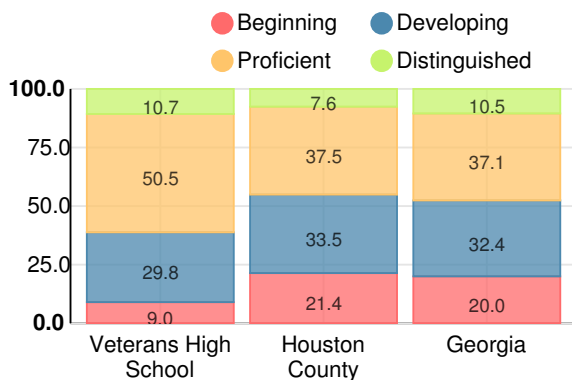

Performance Snapshot

- Veterans High School's **overall performance is higher than 82% of schools in the state** and is higher than its district.
- Its students' **academic growth is higher than 88% of schools in the state** and higher than its district.
- Its **four-year graduation rate is 90.0%**, which is **higher than 60% of high schools in the state** and higher than its district.
- **77.2% of graduates are college and career ready**.

School Wide

B
83.6

Year	Veterans High School
2018	B
2017	A
2016	B
2015	B
2014	B

Grade conversion	
A	90 - 100
B	80 - 89.9
C	70 - 79.9
D	60 - 69.9
F	0 - 59.9

CCRPI Single Score

Student Mobility Rate

9.0%

School Climate Star Rating

Financial Efficiency Star Rating

Per Pupil Expenditures

Race/Ethnicity

Economically Disadvantaged (ED)

Students with Disability (SWD)

English Language Learners (ELL)

High School

CCRPI Score

Veterans High School

Indicator	2018
Content Mastery	82.5
Progress	93.4
Closing Gaps	42.9
Readiness	85.6
Graduation Rate	91.0
CCRPI Score	83.6

American Literature & Composition

Percent of students scoring in each performance level on 2018 Georgia Milestones