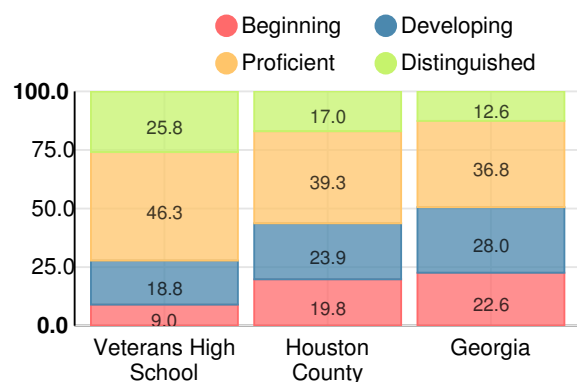

Financial Efficiency Star Rating

Per Pupil Expenditures

Race/Ethnicity

Economically Disadvantaged (ED)

Students with Disability (SWD)

English Language Learners (ELL)

High School

CCRPI Score

Veterans High School

Indicator	2018
Content Mastery	82.5
Progress	93.4
Closing Gaps	42.9
Readiness	85.6
Graduation Rate	91.0
CCRPI Score	83.6

American Literature & Composition

Percent of students scoring in each performance level on 2018 Georgia Milestones

Coordinate Algebra/Algebra I

Percent of students scoring in each performance level on 2018 Georgia Milestones

Biology

Percent of students scoring in each performance level on 2018 Georgia Milestones

US History

Percent of students scoring in each performance level on 2018 Georgia Milestones

College & Career Readiness

Percent of 12th grade students who are college and career ready

Accelerated Course Taking

Percent of high school graduates earning high school credit for accelerated enrollment