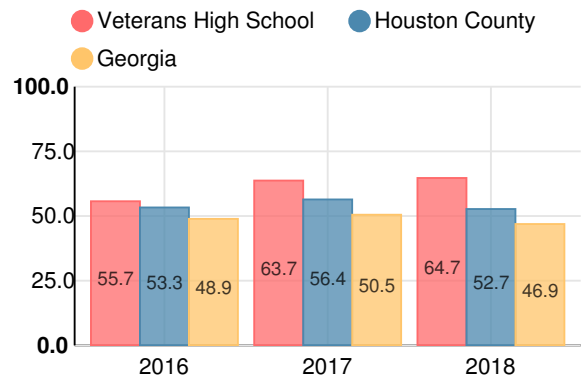

Veterans High School

Indicator	2018
Content Mastery	82.5
Progress	93.4
Closing Gaps	42.9
Readiness	85.6
Graduation Rate	91.0
CCRPI Score	83.6

American Literature & Composition

Percent of students scoring in each performance level on 2018 Georgia Milestones

Coordinate Algebra/Algebra I

Percent of students scoring in each performance level on 2018 Georgia Milestones

Biology

Percent of students scoring in each performance level on 2018 Georgia Milestones

US History

Percent of students scoring in each performance level on 2018 Georgia Milestones

College & Career Readiness

Percent of 12th grade students who are college and career ready

Accelerated Course Taking

Percent of high school graduates earning high school credit for accelerated enrollment