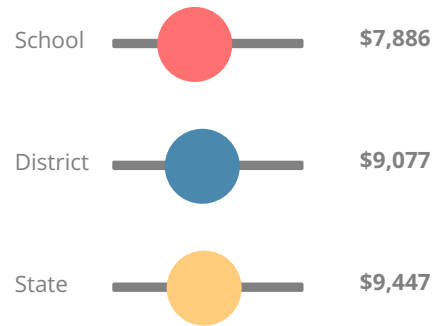

School Wide

B
83.6

Year	Veterans High School
2018	B
2017	A
2016	B
2015	B
2014	B

Grade conversion	
A	90 - 100
B	80 - 89.9
C	70 - 79.9
D	60 - 69.9
F	0 - 59.9

CCRPI Single Score

Student Mobility Rate

9.0%

School Climate Star Rating

Financial Efficiency Star Rating

Per Pupil Expenditures

Race/Ethnicity

Economically Disadvantaged (ED)

Students with Disability (SWD)

English Language Learners (ELL)

High School

CCRPI Score