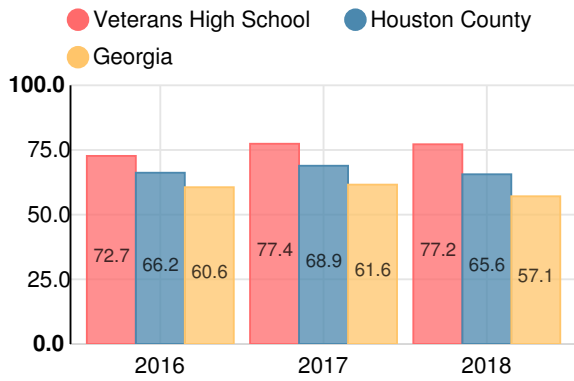

Veterans High School

Indicator	2018
Content Mastery	82.5
Progress	93.4
Closing Gaps	42.9
Readiness	85.6
Graduation Rate	91.0
CCRPI Score	83.6

American Literature & Composition

Percent of students scoring in each performance level on 2018 Georgia Milestones

Coordinate Algebra/Algebra I

Percent of students scoring in each performance level on 2018 Georgia Milestones

Biology

Percent of students scoring in each performance level on 2018 Georgia Milestones

US History

Percent of students scoring in each performance level on 2018 Georgia Milestones

College & Career Readiness

Percent of 12th grade students who are college and career ready

Accelerated Course Taking

Percent of high school graduates earning high school credit for accelerated enrollment