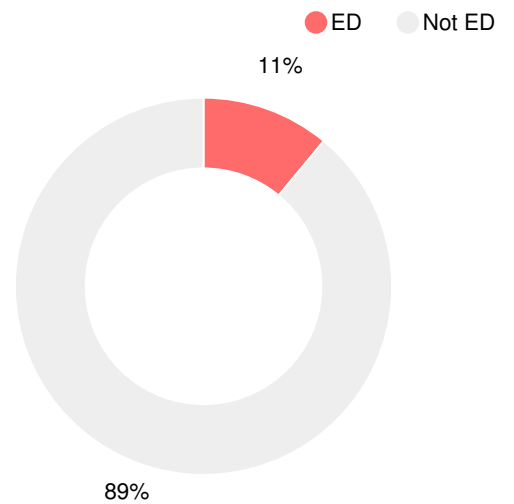

School Wide

B
83.6

Year	Veterans High School
2018	B
2017	A
2016	B
2015	B
2014	B

Grade conversion	
A	90 - 100
B	80 - 89.9
C	70 - 79.9
D	60 - 69.9
F	0 - 59.9

CCRPI Single Score

Student Mobility Rate

9.0%

School Climate Star Rating

Financial Efficiency Star Rating

Per Pupil Expenditures

Race/Ethnicity

Economically Disadvantaged (ED)

Students with Disability (SWD)

English Language Learners (ELL)

High School

CCRPI Score

Veterans High School

Indicator	2018
Content Mastery	82.5
Progress	93.4
Closing Gaps	42.9
Readiness	85.6
Graduation Rate	91.0
CCRPI Score	83.6

American Literature & Composition

Percent of students scoring in each performance level on 2018 Georgia Milestones