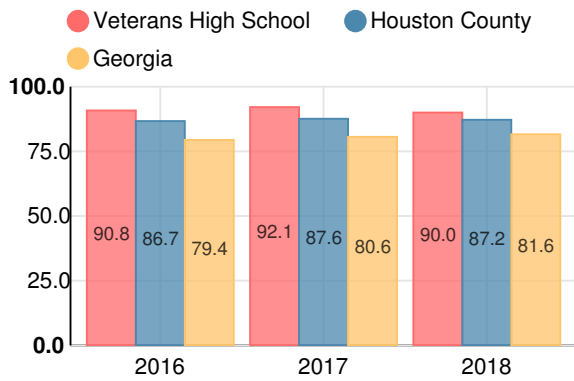

Four-Year Graduation Rate